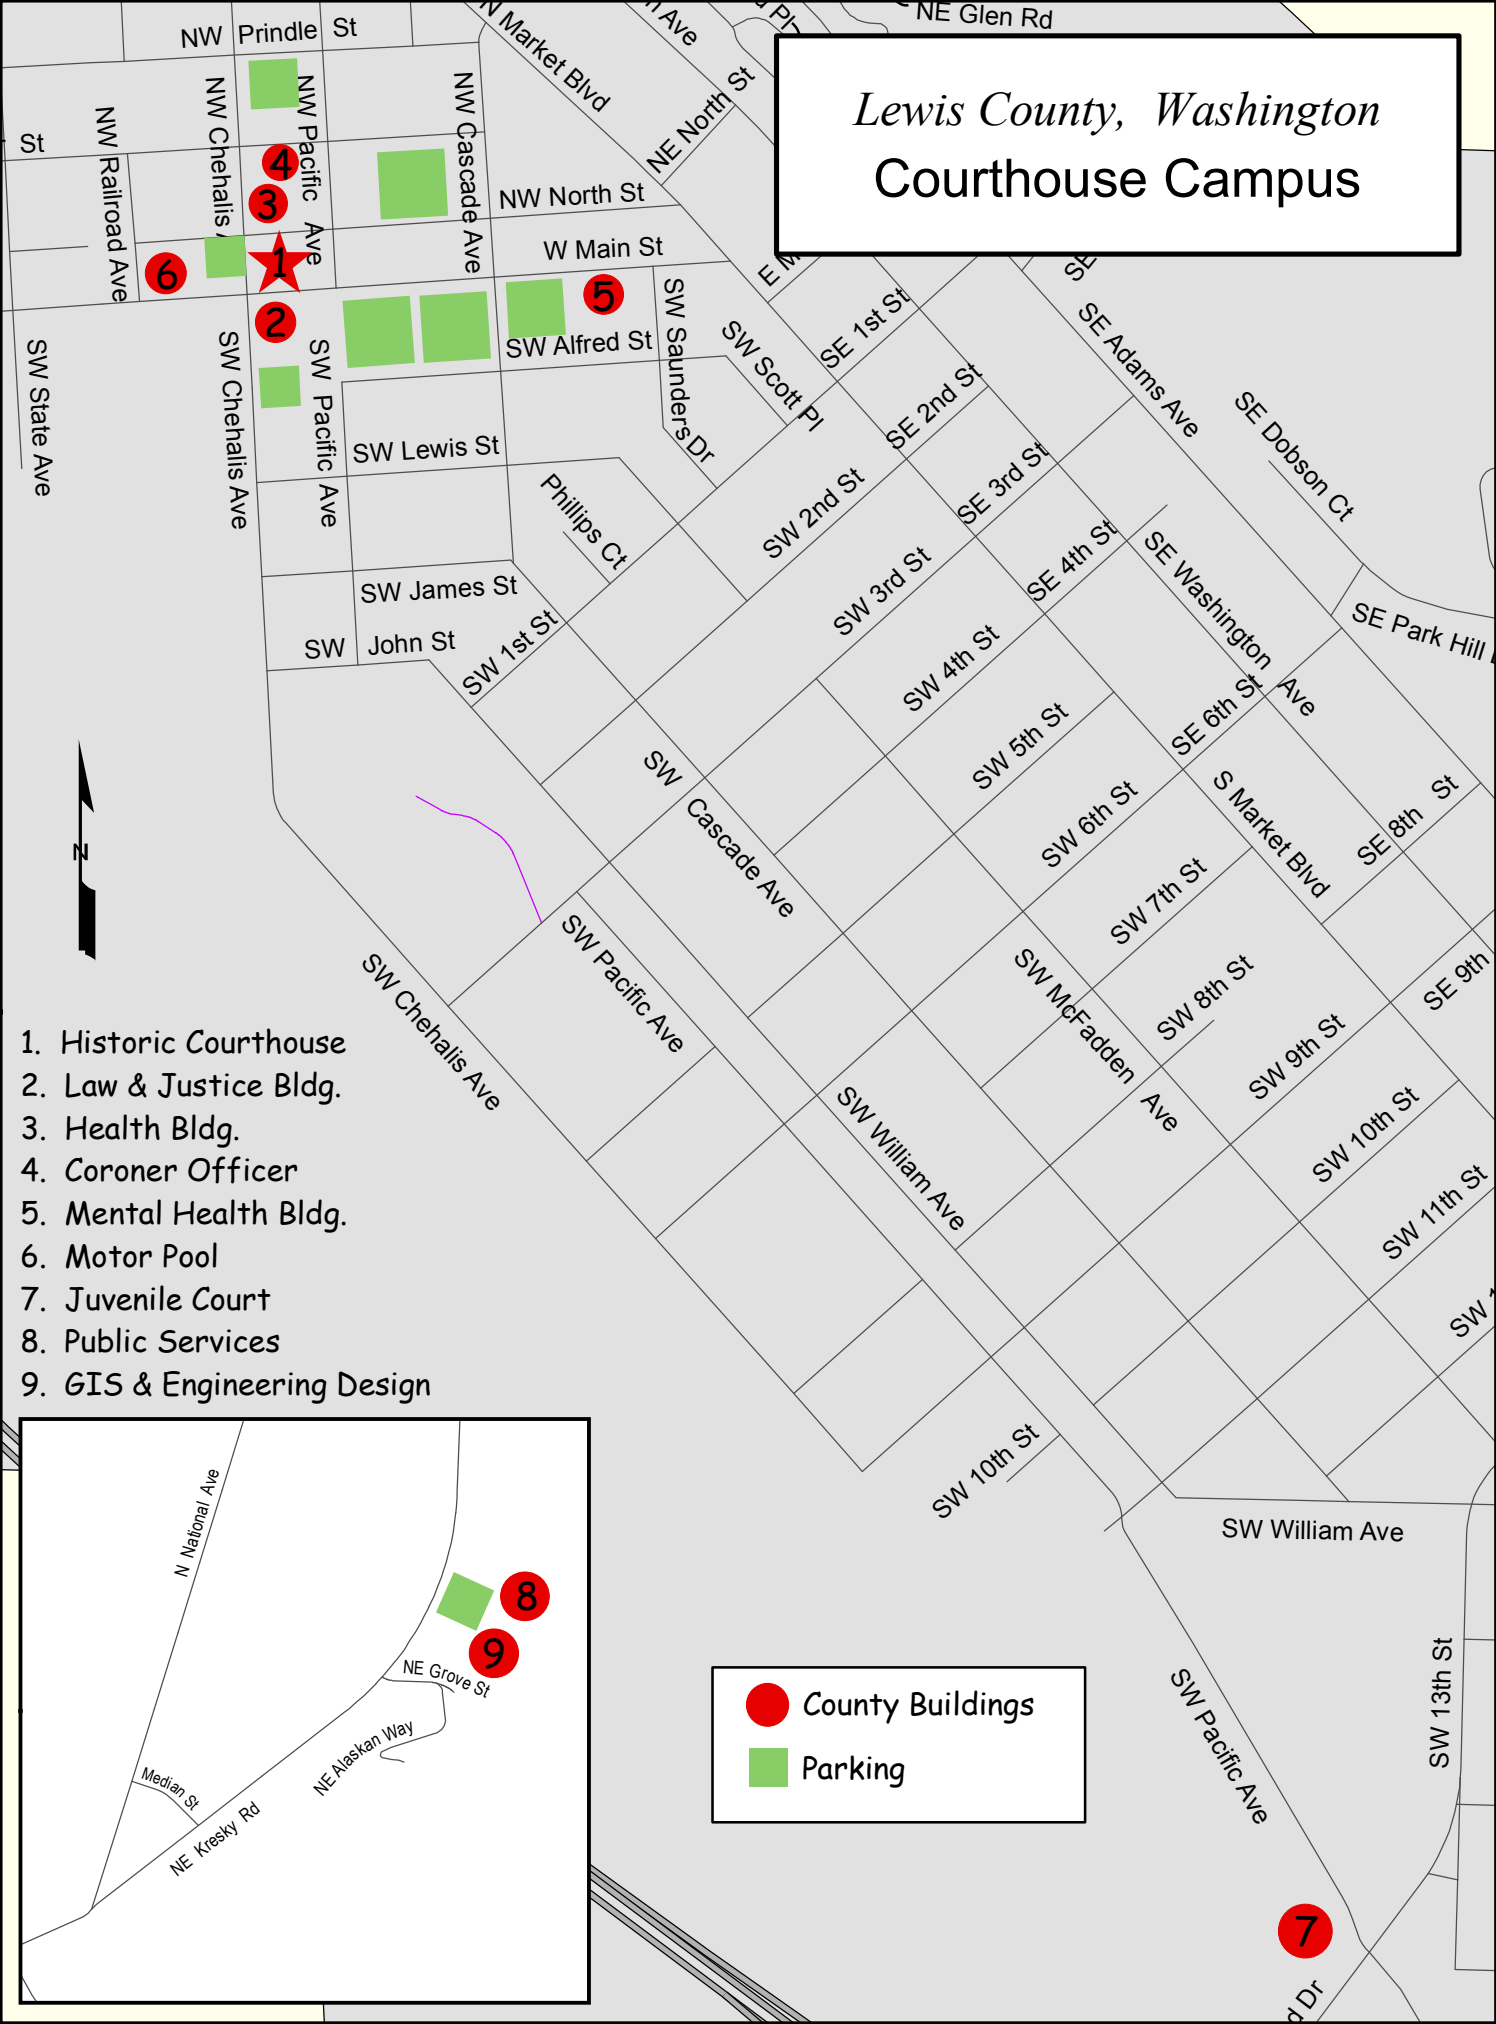

Lewis County, Washington Courthouse Campus

1. Historic Courthouse
2. Law & Justice Bldg.
3. Health Bldg.
4. Coroner Officer
5. Mental Health Bldg.
6. Motor Pool
7. Juvenile Court
8. Public Services
9. GIS & Engineering Design

● County Buildings
■ Parking