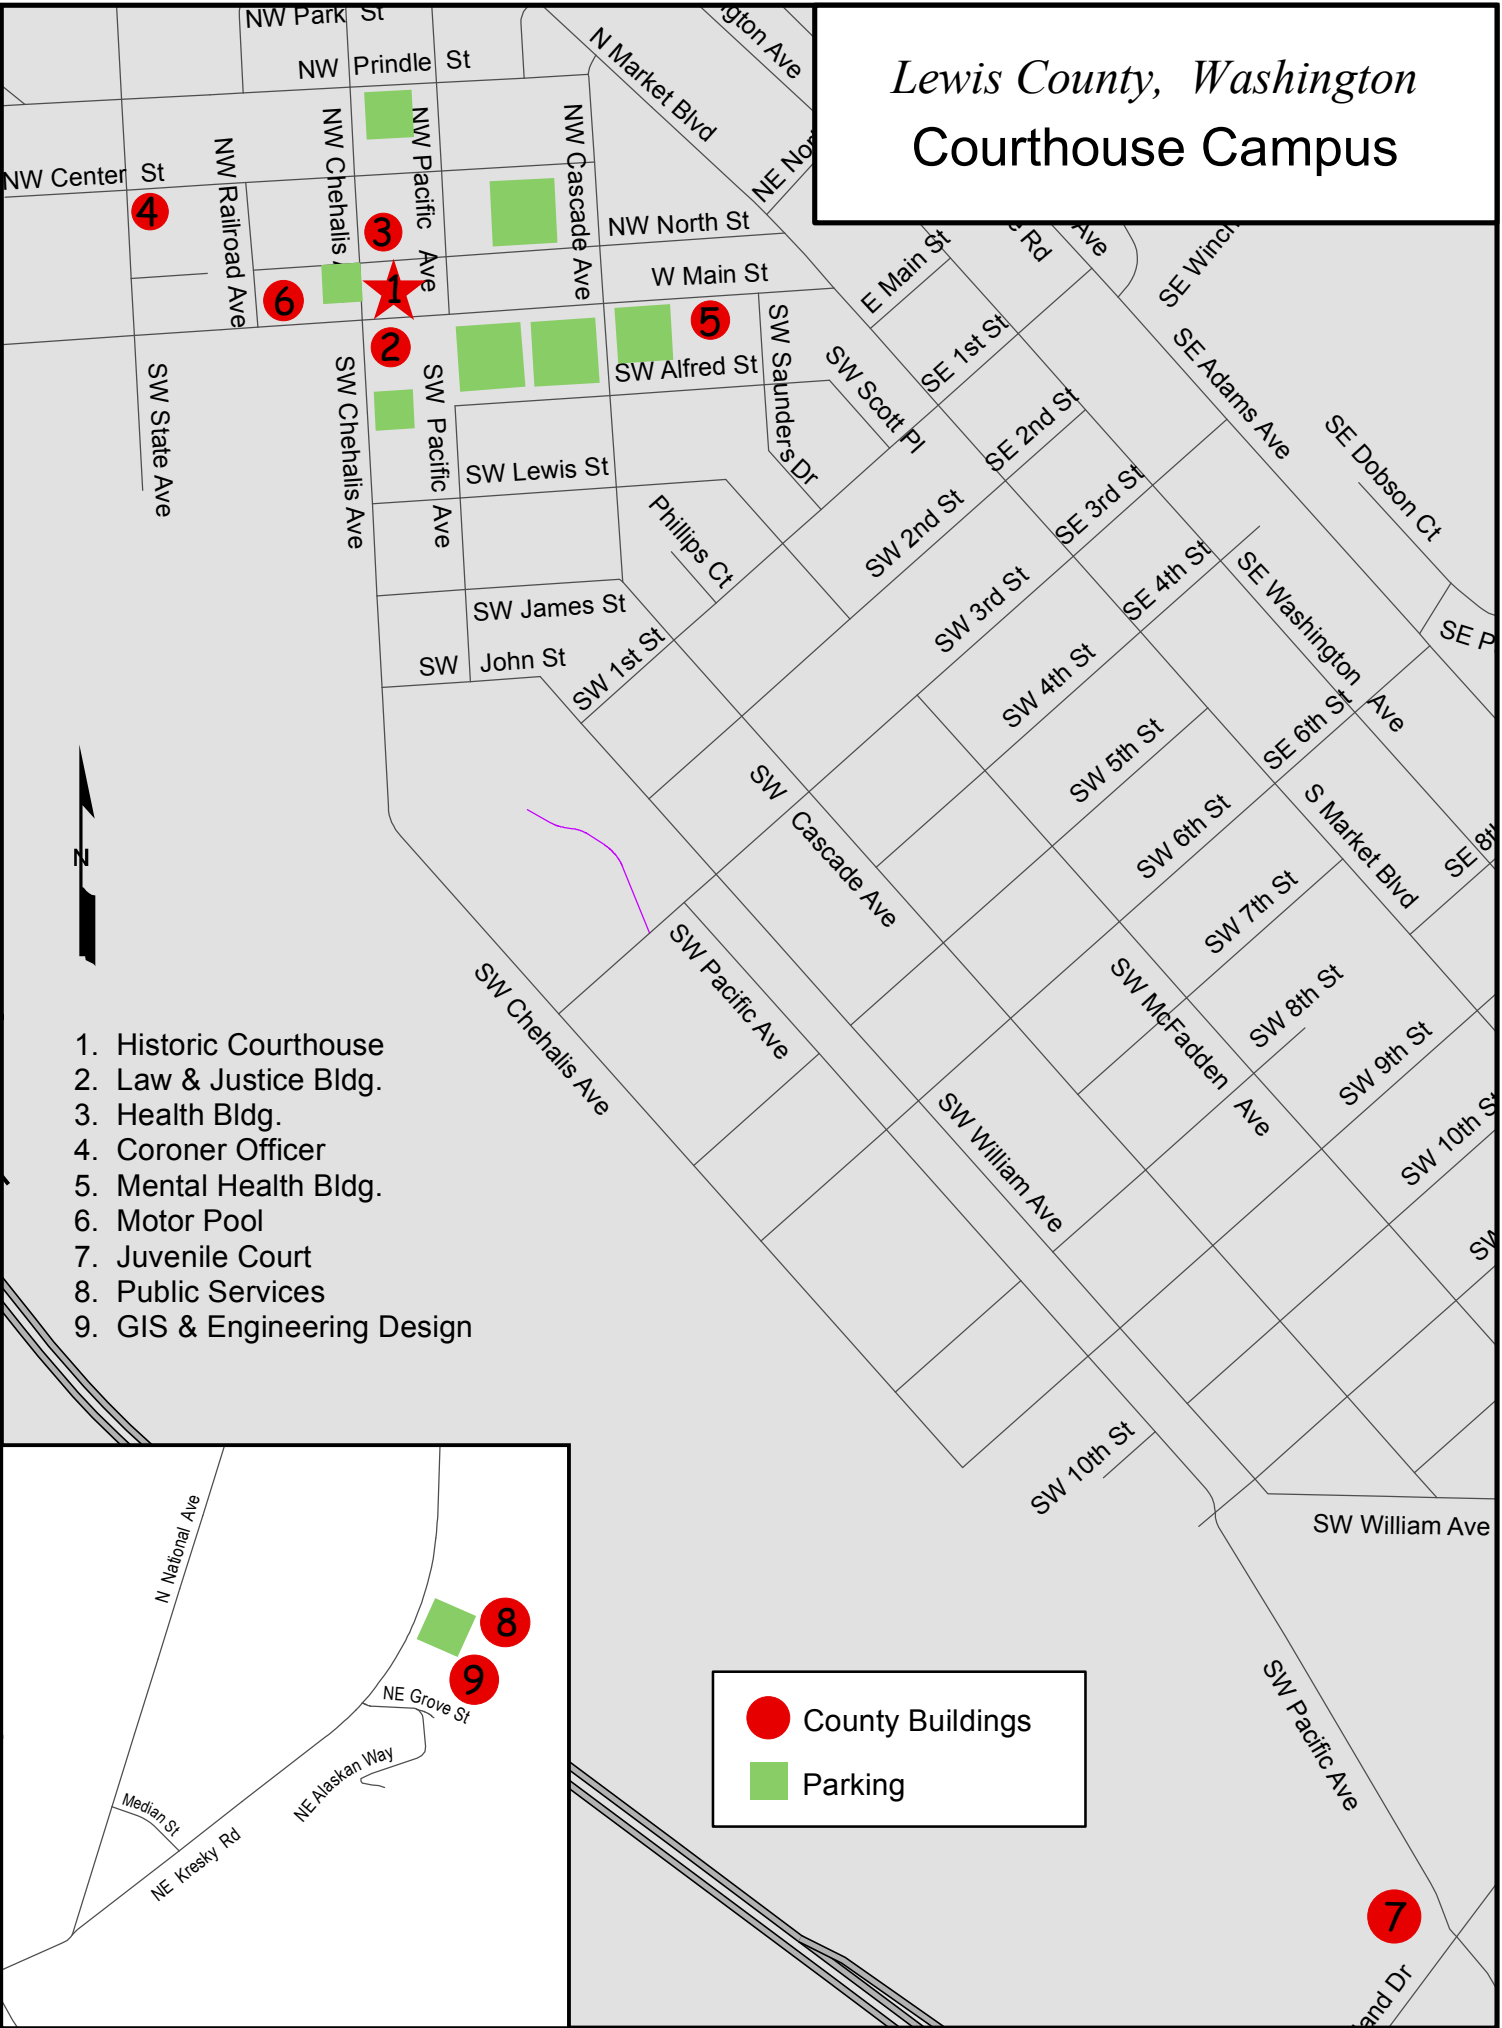

Lewis County, Washington Courthouse Campus

1. Historic Courthouse
2. Law & Justice Bldg.
3. Health Bldg.
4. Coroner Officer
5. Mental Health Bldg.
6. Motor Pool
7. Juvenile Court
8. Public Services
9. GIS & Engineering Design

	County Buildings
	Parking