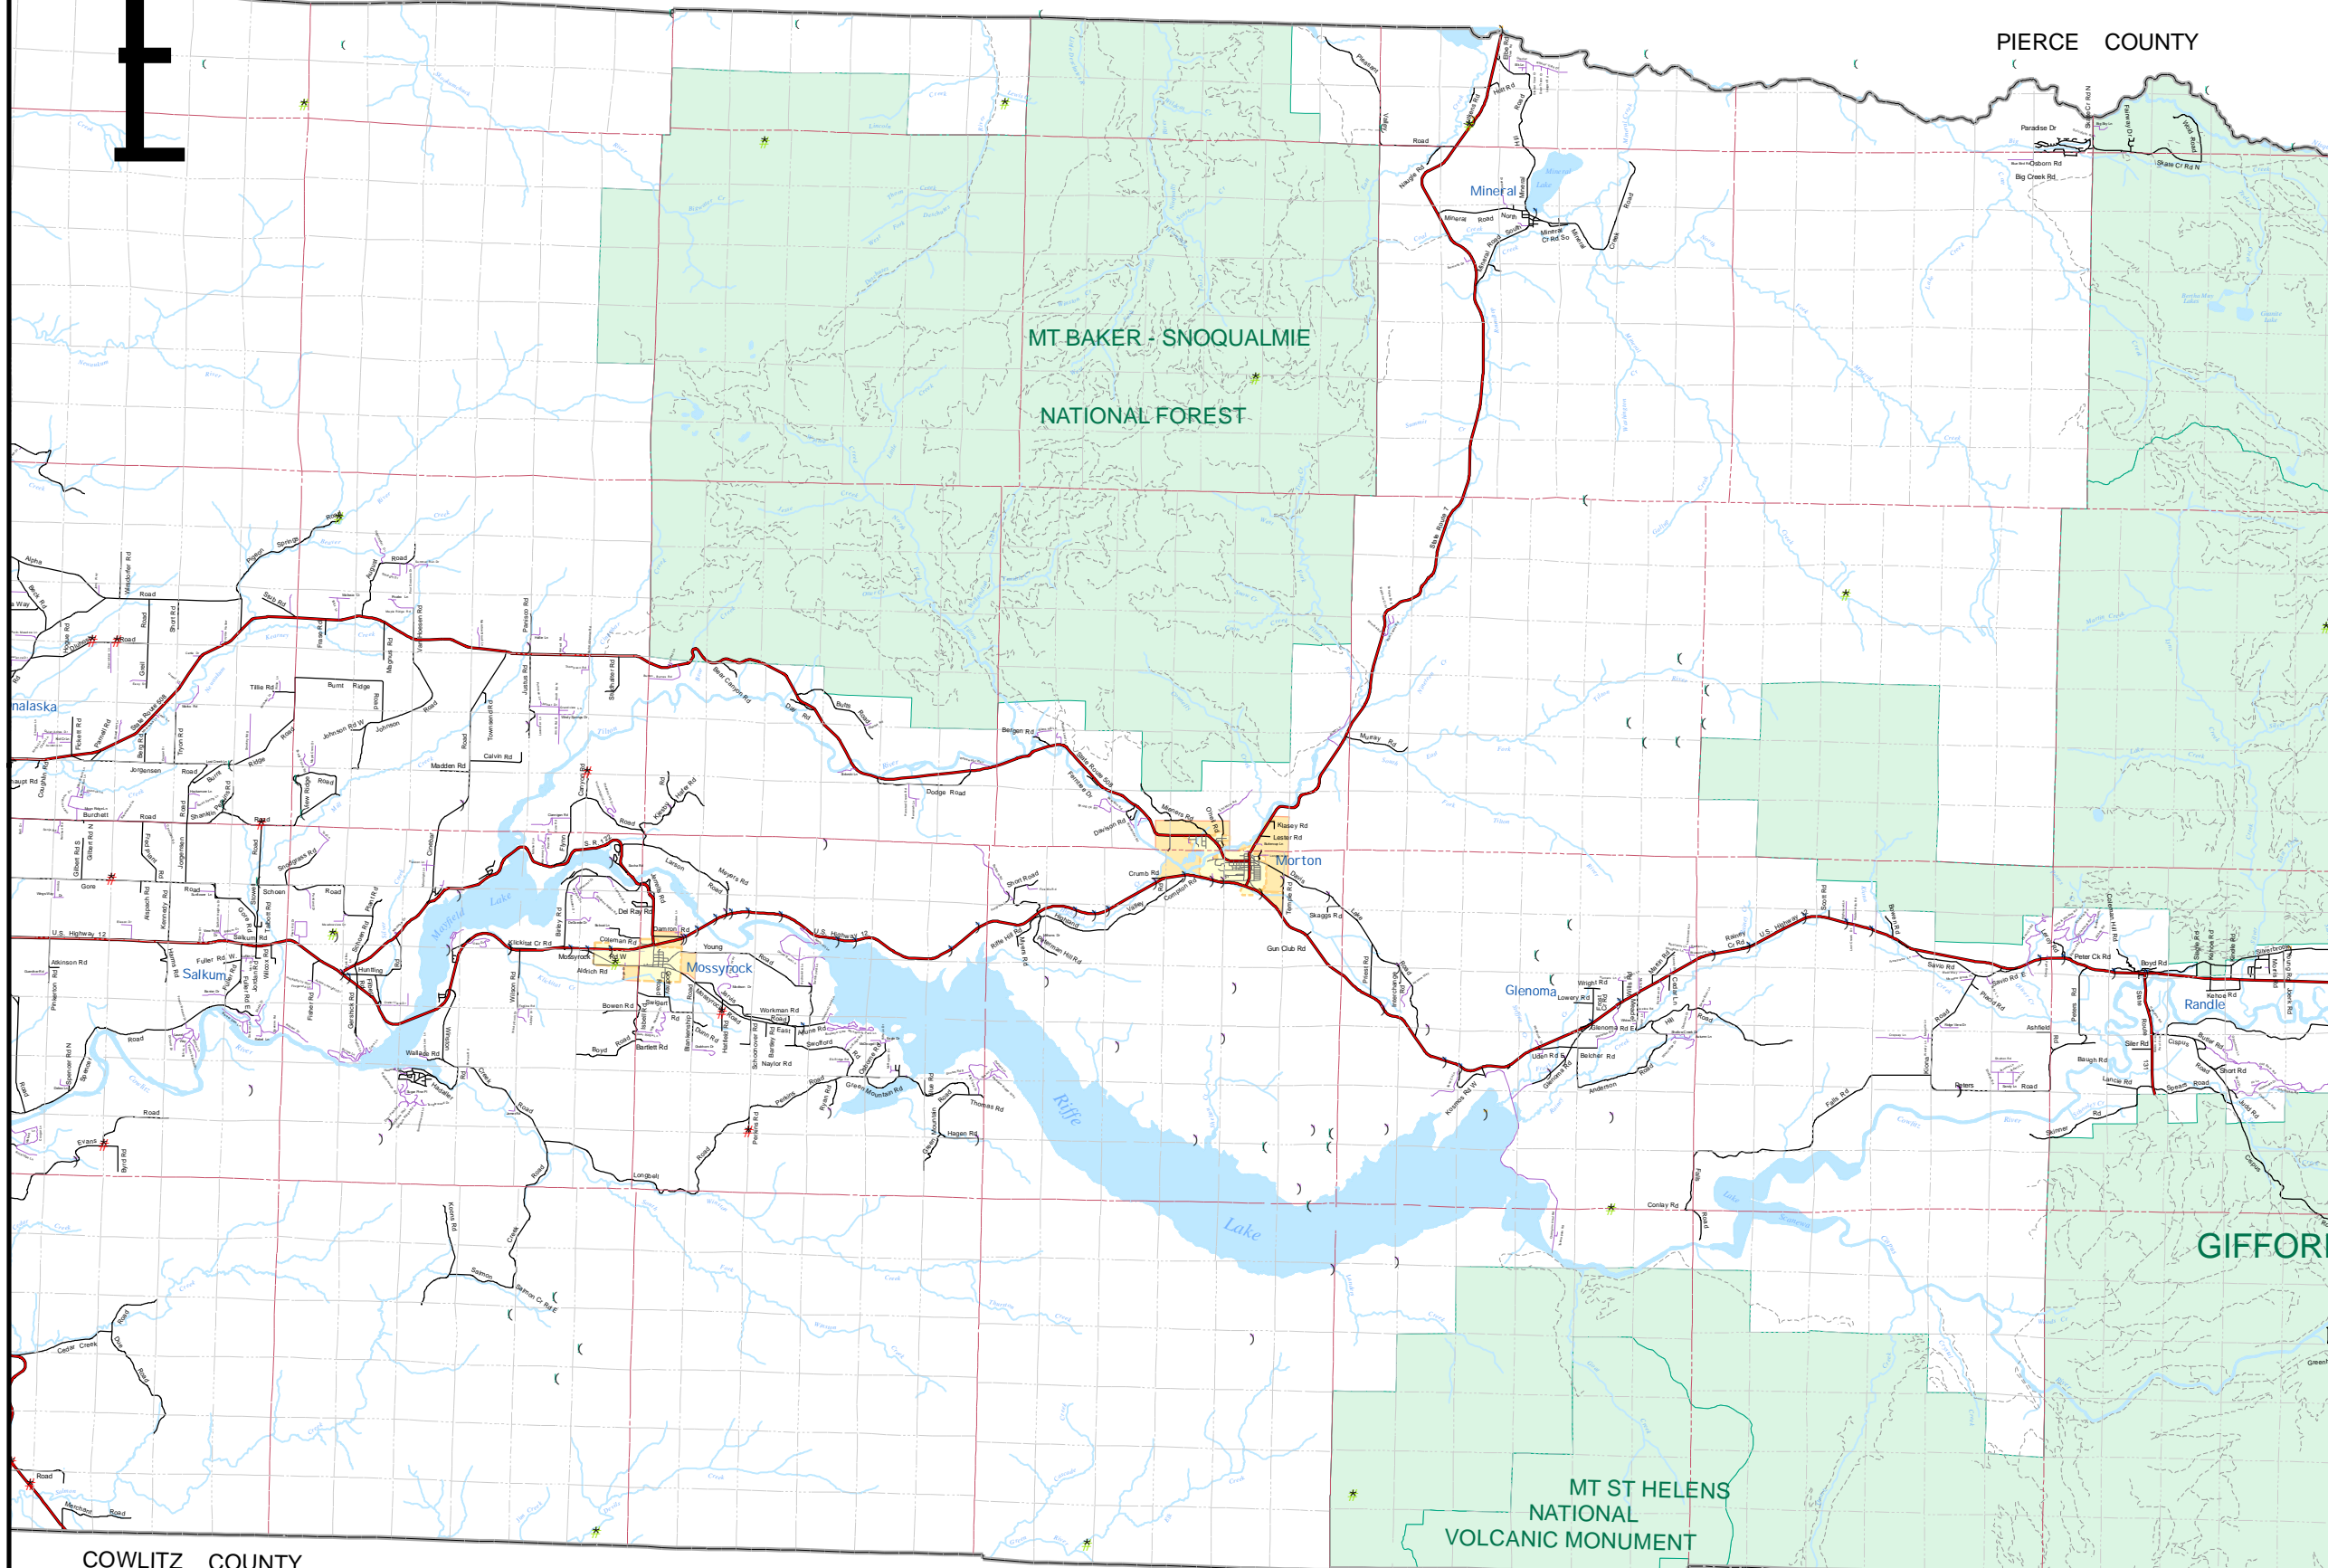

NTY

f

PIERCE COUNTY

G.P.S. Points

Lewis County, Washington

G.P.S. Points

gps010124

AGENCY

- (DNR
-) DOT
- # Lewis County
-) NGS
- (Other County
-) TCL
- * USFS

- State Route
- County Road
- City Street
- Private Road
- - - Forest Road
- City Limits
- Urban Growth Area

COWLITZ COUNTY

SKAMANIA COUNTY

This map was created by Lewis County Geographic Information Systems. The base map was developed by the Department of Natural Resources by scanning and digitizing United States Geologic Survey 1 : 24,000 quadrangle maps. The accuracy of the map has not been verified, and should be used for informational purposes only. Any possible discrepancies should be brought to the attention of Lewis County Geographic Information Services.

Projection: Lambert Conformal Conic
 Datum: 1983 North American Datum
 U.S.G.S. State Plane Zone 5626

February 2009