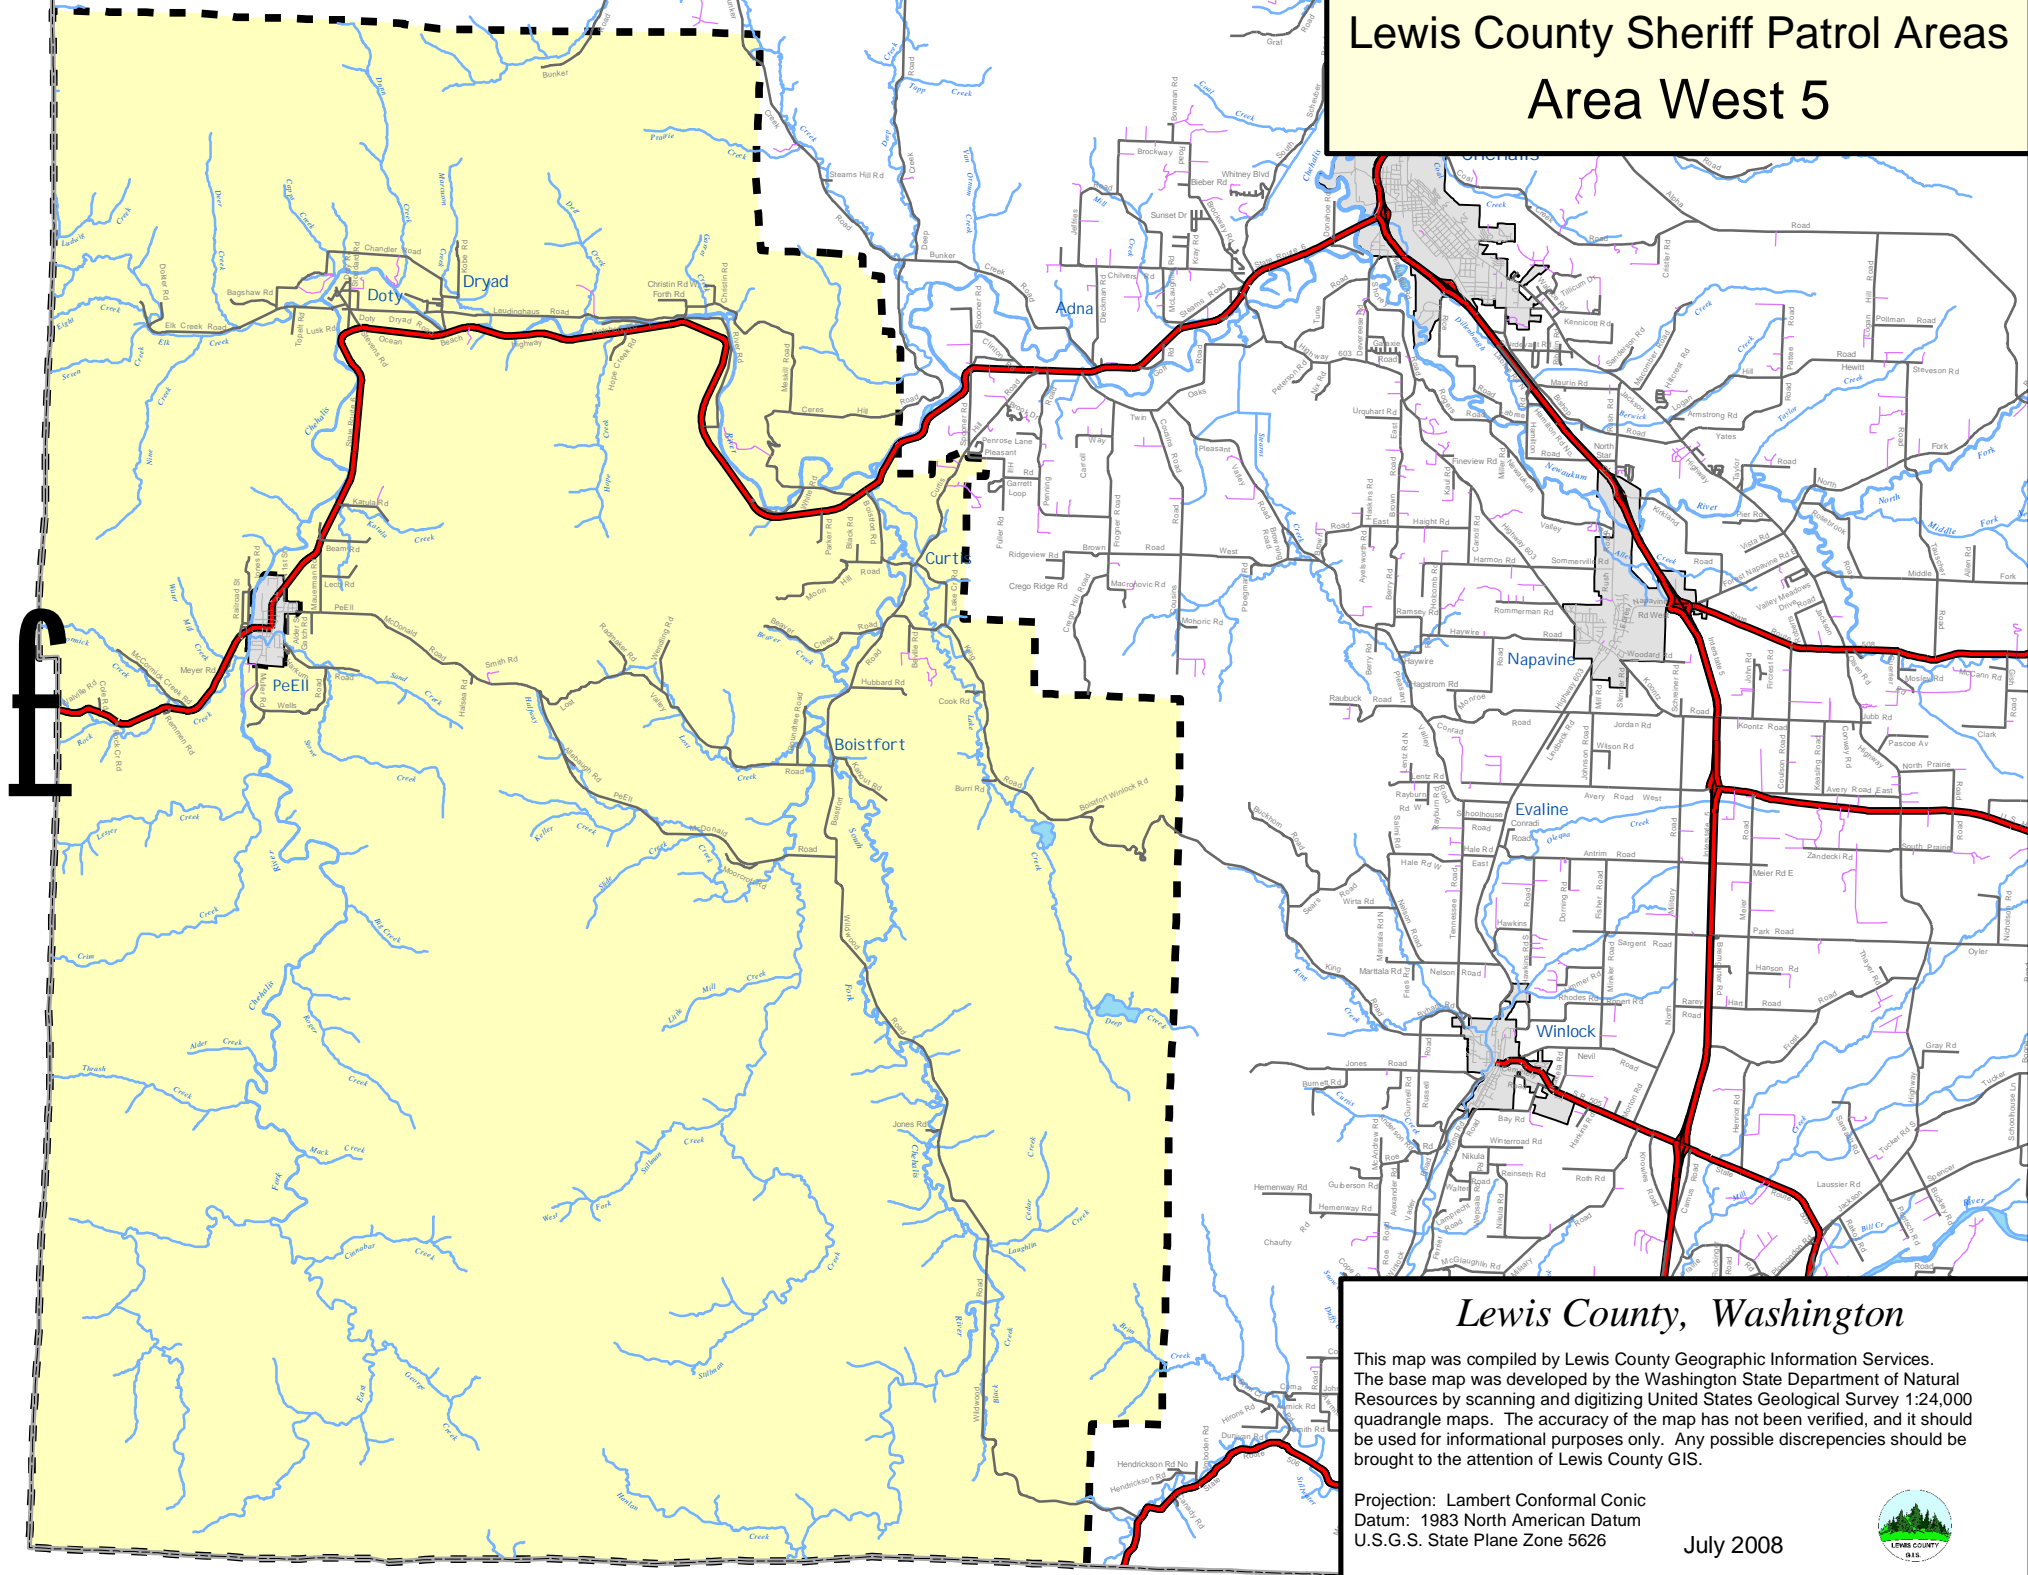

Lewis County Sheriff Patrol Areas Area West 5

Lewis County, Washington

This map was compiled by Lewis County Geographic Information Services. The base map was developed by the Washington State Department of Natural Resources by scanning and digitizing United States Geological Survey 1:24,000 quadrangle maps. The accuracy of the map has not been verified, and it should be used for informational purposes only. Any possible discrepancies should be brought to the attention of Lewis County GIS.

Projection: Lambert Conformal Conic
Datum: 1983 North American Datum
U.S.G.S. State Plane Zone 5626

July 2008