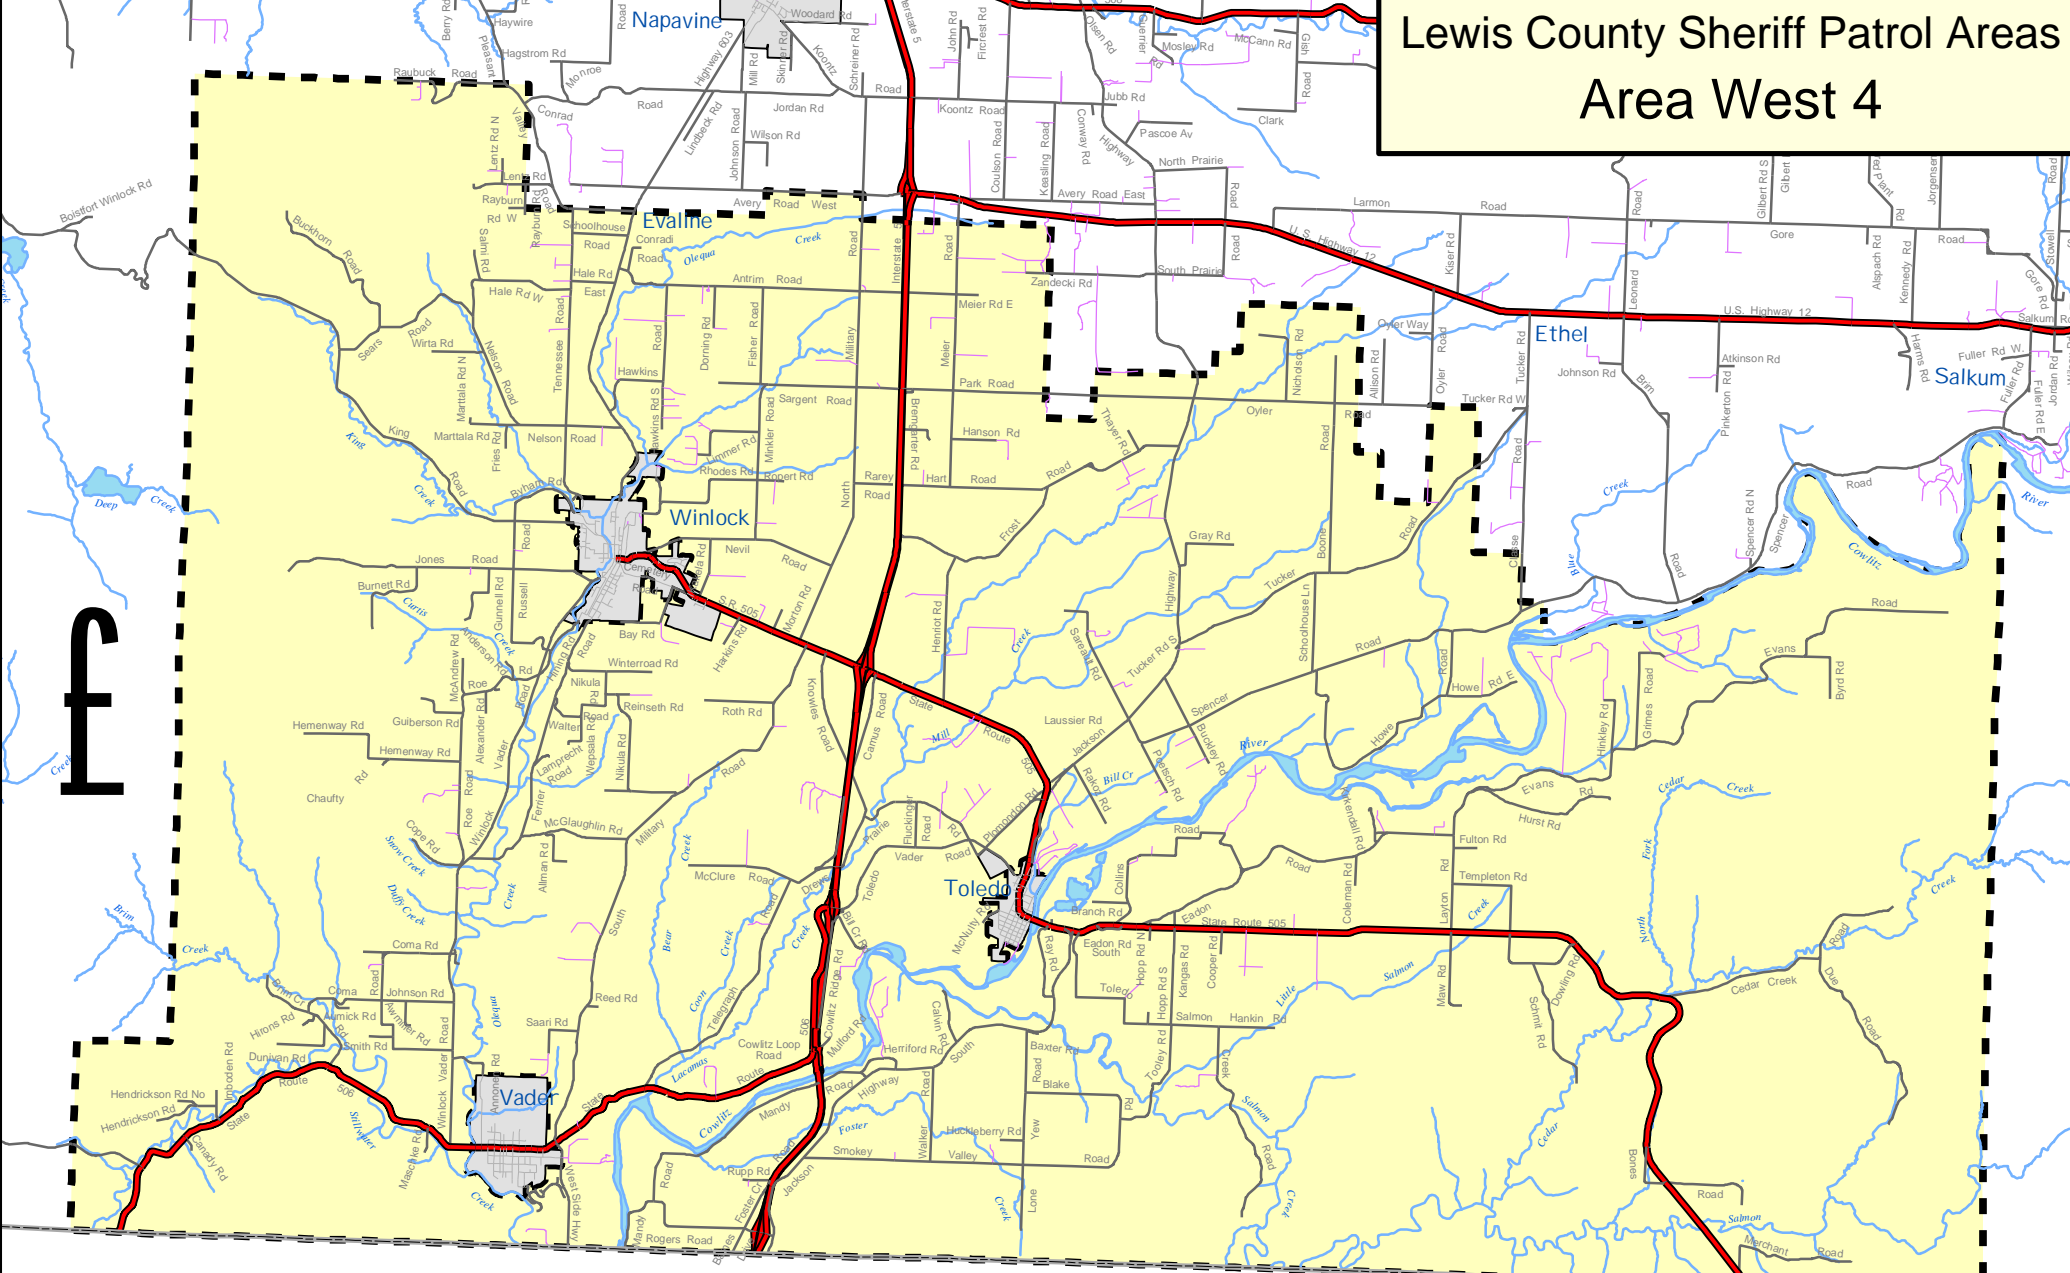

# Lewis County Sheriff Patrol Areas Area West 4

## Lewis County, Washington

This map was compiled by Lewis County Geographic Information Services. The base map was developed by the Washington State Department of Natural Resources by scanning and digitizing United States Geological Survey 1:24,000 quadrangle maps. The accuracy of the map has not been verified, and it should be used for informational purposes only. Any possible discrepancies should be brought to the attention of Lewis County GIS.

Projection: Lambert Conformal Conic  
Datum: 1983 North American Datum  
U.S.G.S. State Plane Zone 5626

July 2008