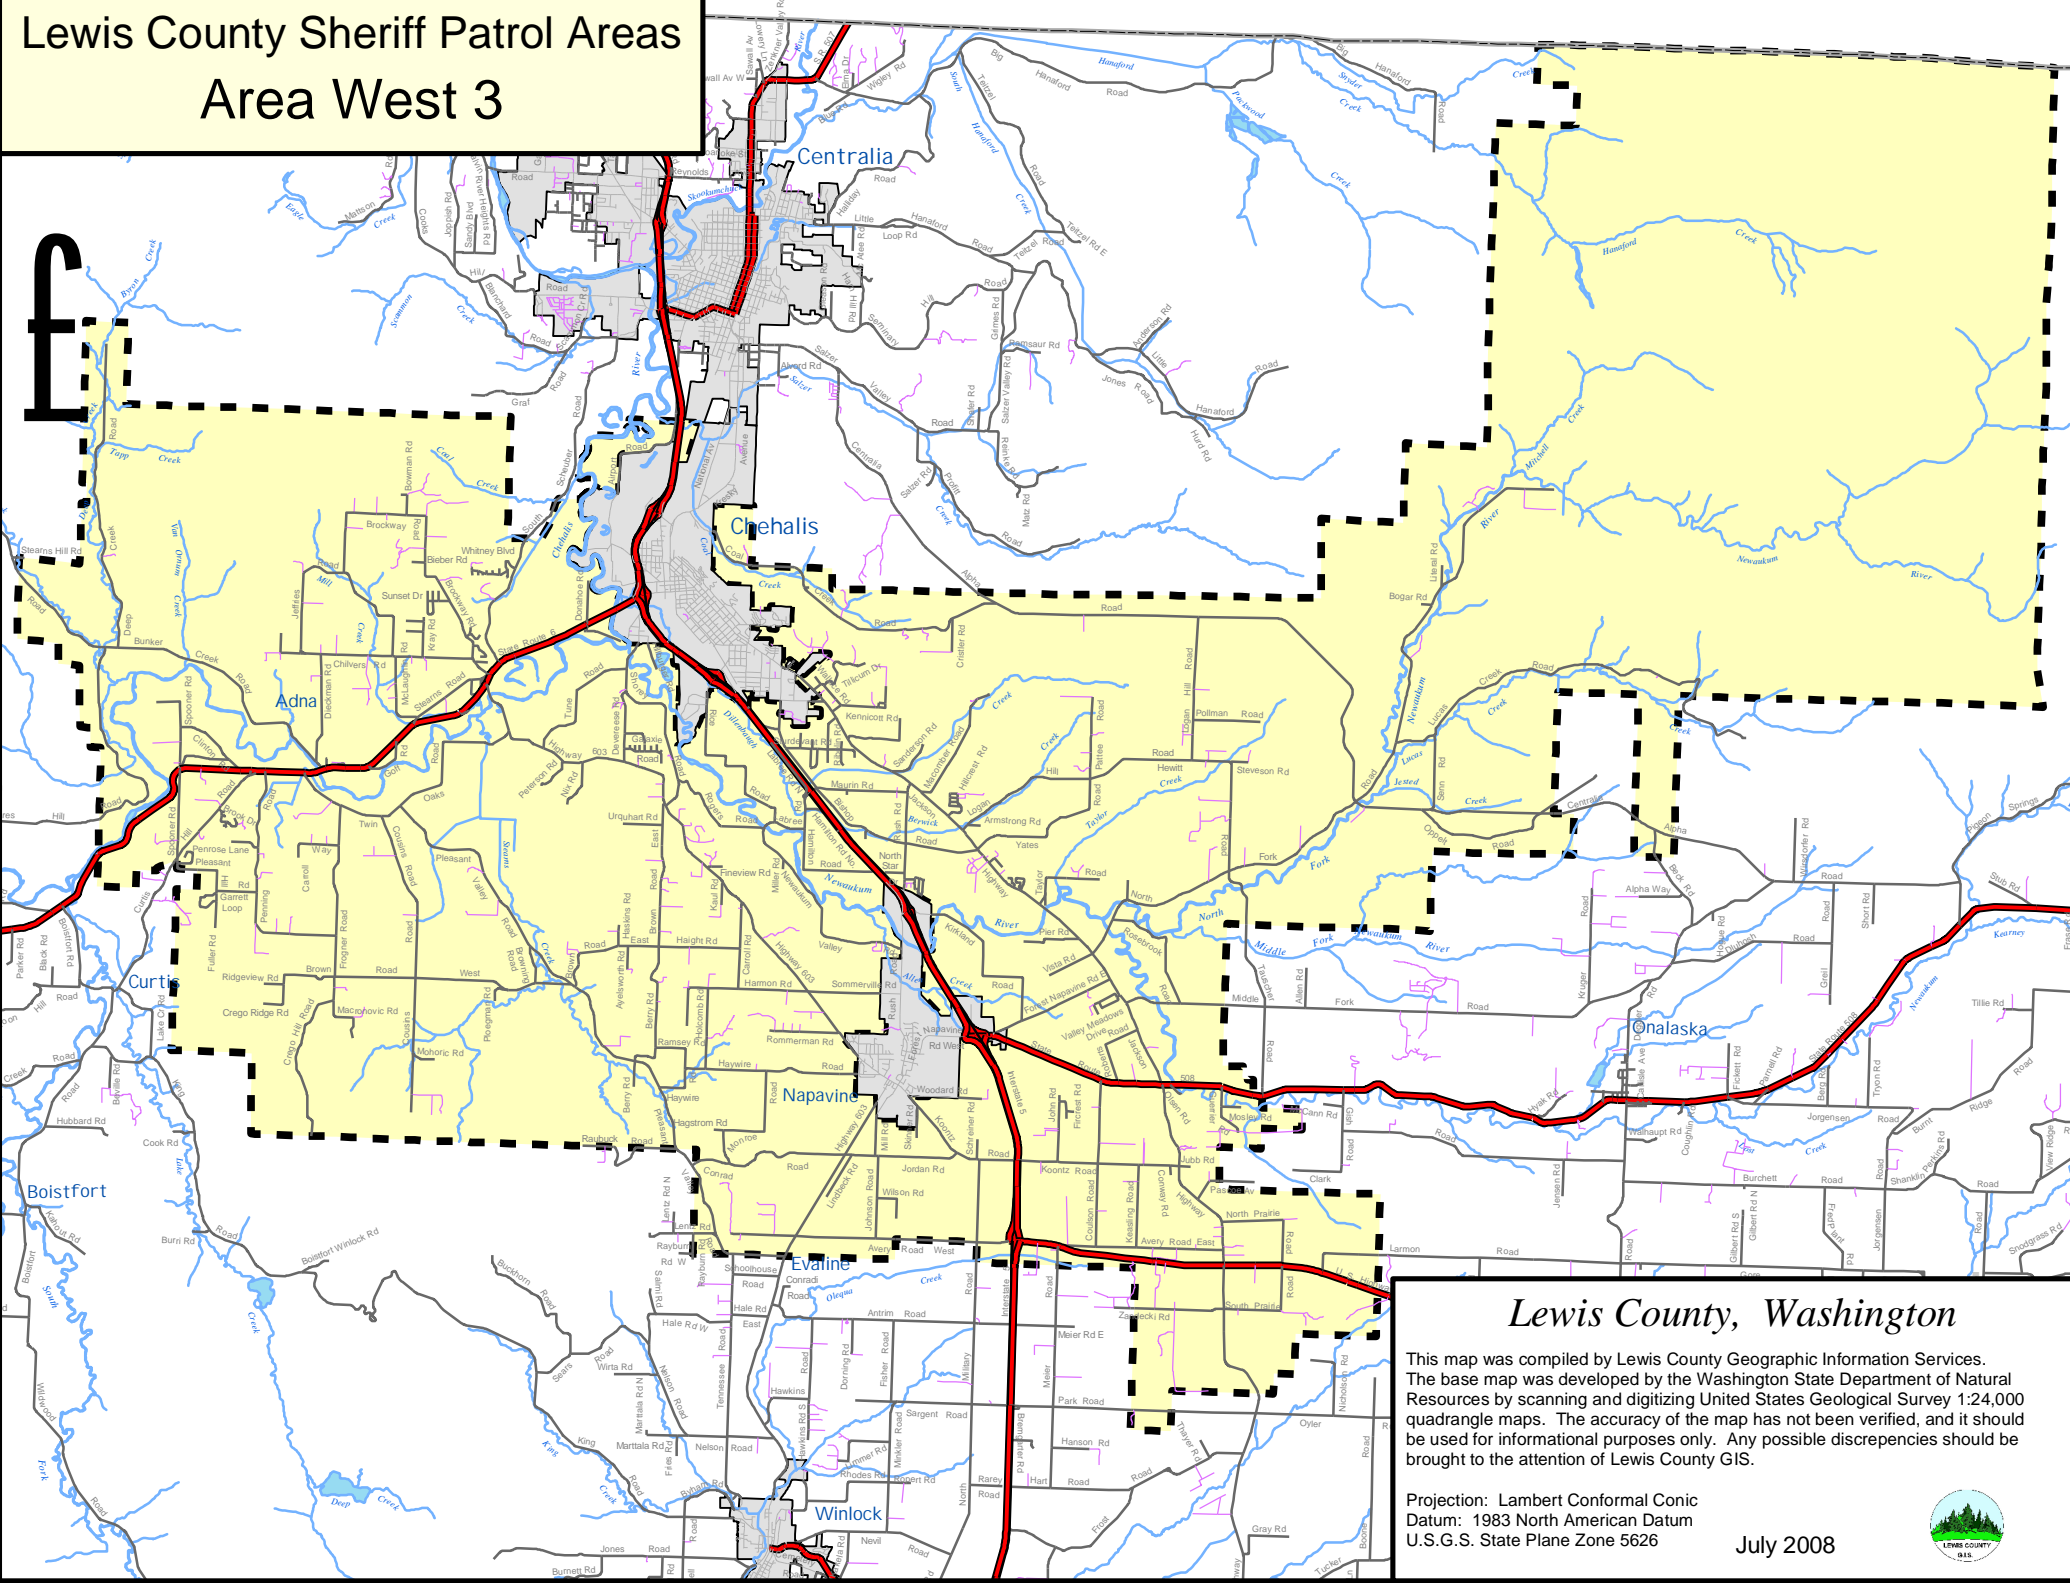

Lewis County Sheriff Patrol Areas

Area West 3

Lewis County, Washington

This map was compiled by Lewis County Geographic Information Services. The base map was developed by the Washington State Department of Natural Resources by scanning and digitizing United States Geological Survey 1:24,000 quadrangle maps. The accuracy of the map has not been verified, and it should be used for informational purposes only. Any possible discrepancies should be brought to the attention of Lewis County GIS.

Projection: Lambert Conformal Conic
Datum: 1983 North American Datum
U.S.G.S. State Plane Zone 5626

July 2008