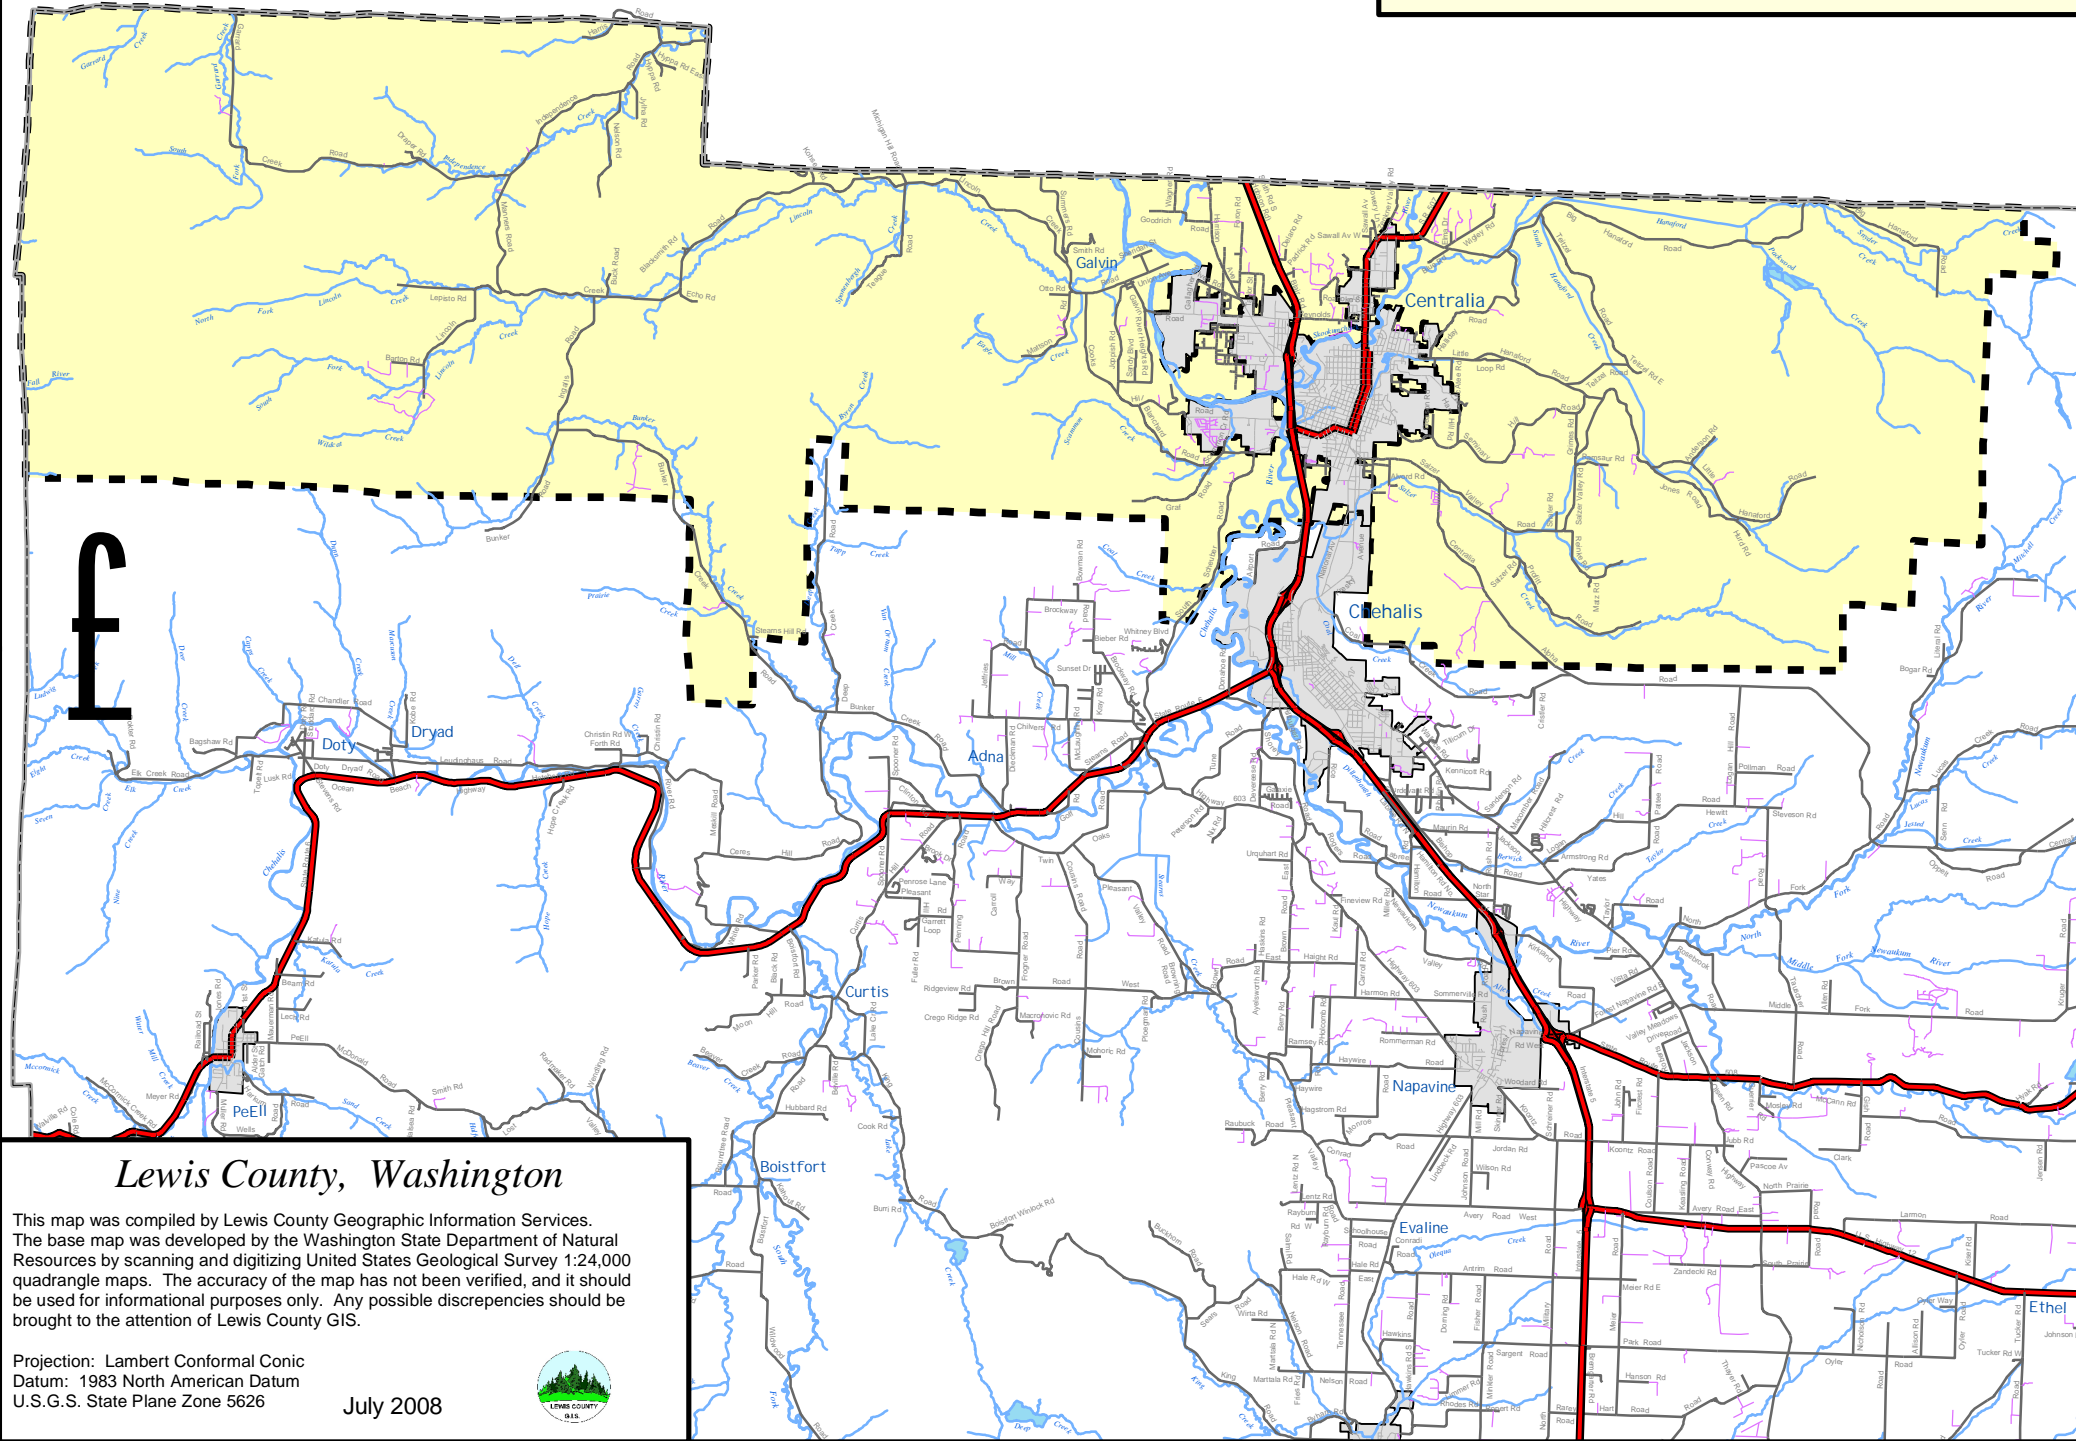

# Lewis County Sheriff Patrol Areas Area West 2

## Lewis County, Washington

This map was compiled by Lewis County Geographic Information Services. The base map was developed by the Washington State Department of Natural Resources by scanning and digitizing United States Geological Survey 1:24,000 quadrangle maps. The accuracy of the map has not been verified, and it should be used for informational purposes only. Any possible discrepancies should be brought to the attention of Lewis County GIS.

Projection: Lambert Conformal Conic  
Datum: 1983 North American Datum  
U.S.G.S. State Plane Zone 5626

July 2008