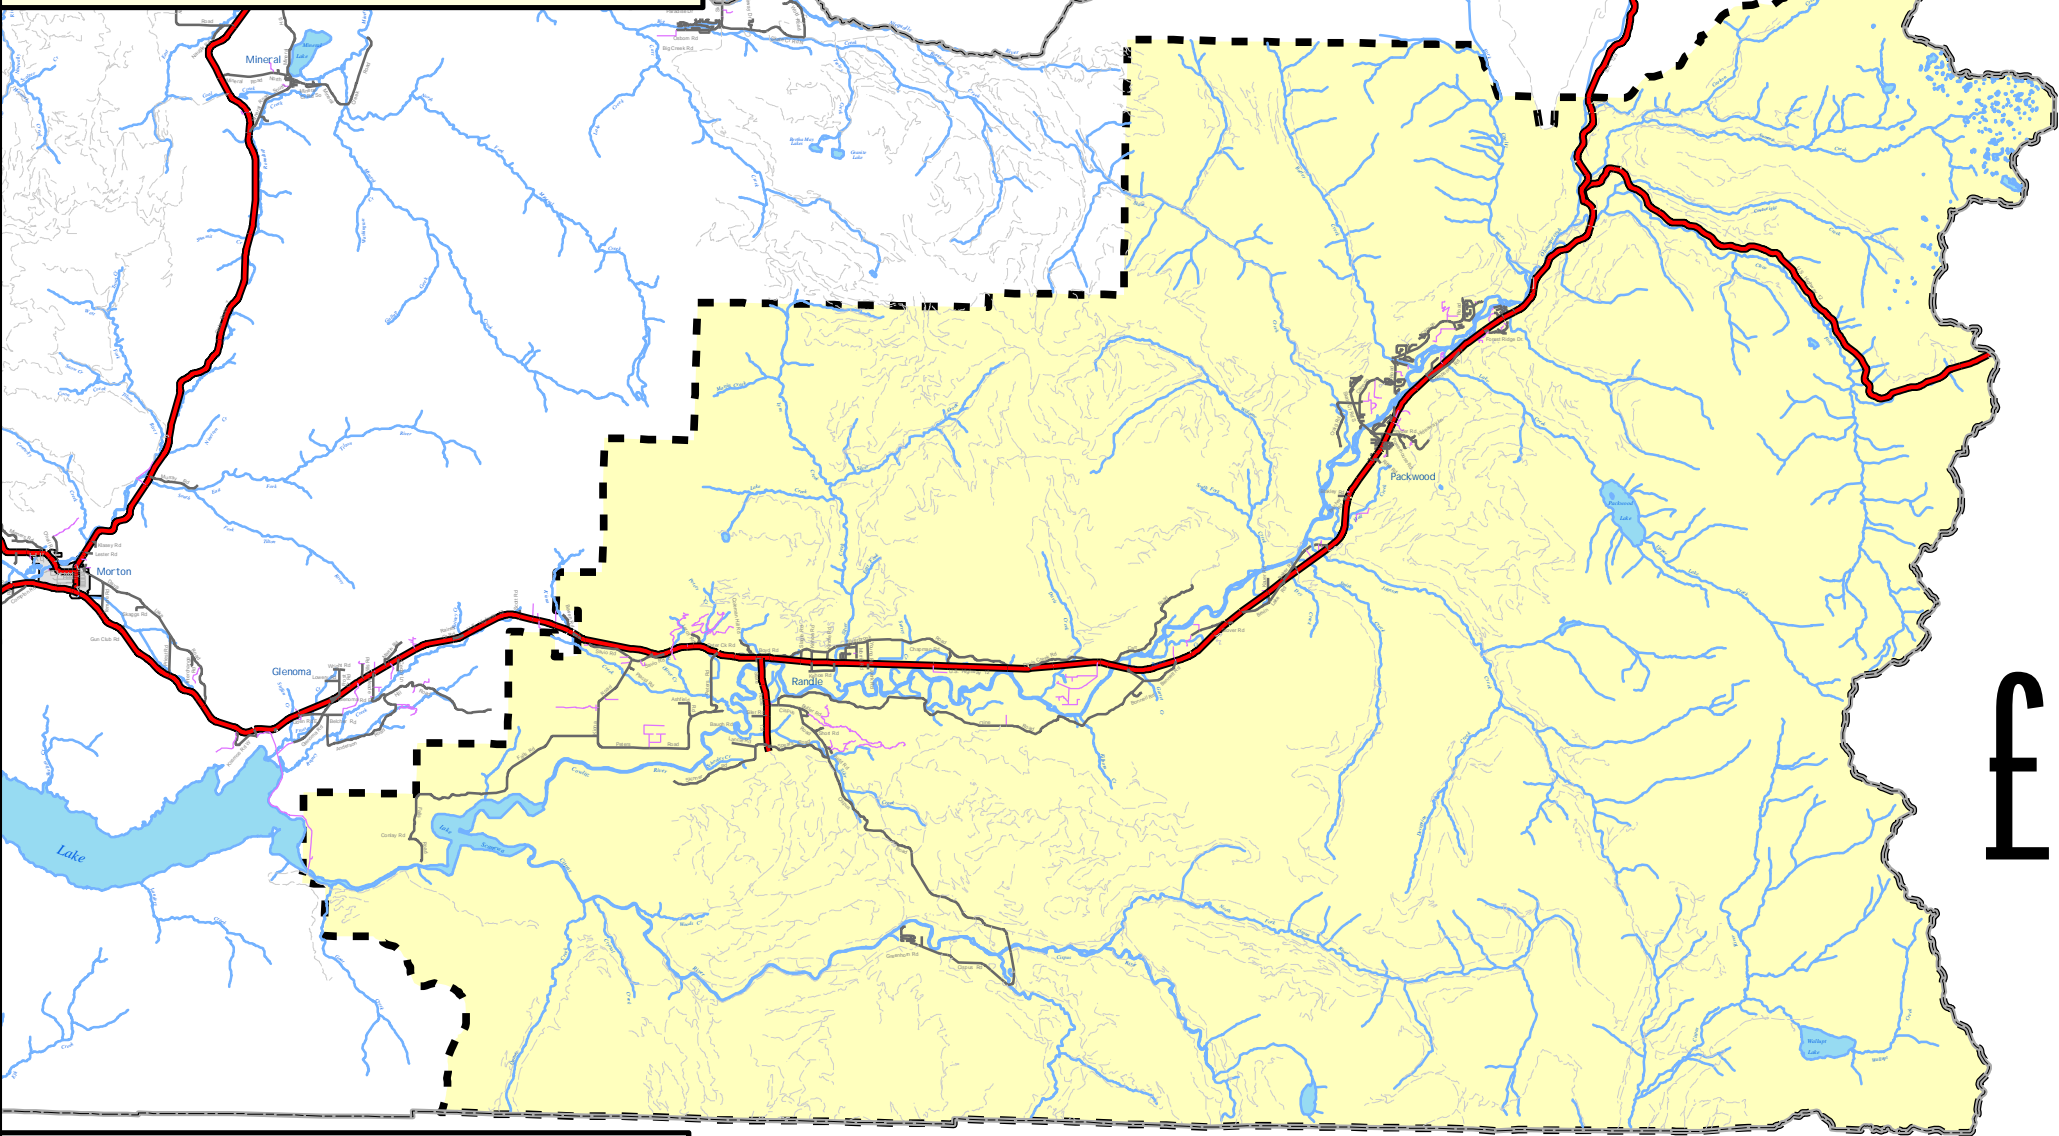

Lewis County Sheriff Patrol Areas

Area East 2

f

Lewis County, Washington

This map was compiled by Lewis County Geographic Information Services. The base map was developed by the Washington State Department of Natural Resources by scanning and digitizing United States Geological Survey 1:24,000 quadrangle maps. The accuracy of the map has not been verified, and it should be used for informational purposes only. Any possible discrepancies should be brought to the attention of Lewis County GIS.

Projection: Lambert Conformal Conic
Datum: 1983 North American Datum
U.S.G.S. State Plane Zone 5626

July 2008