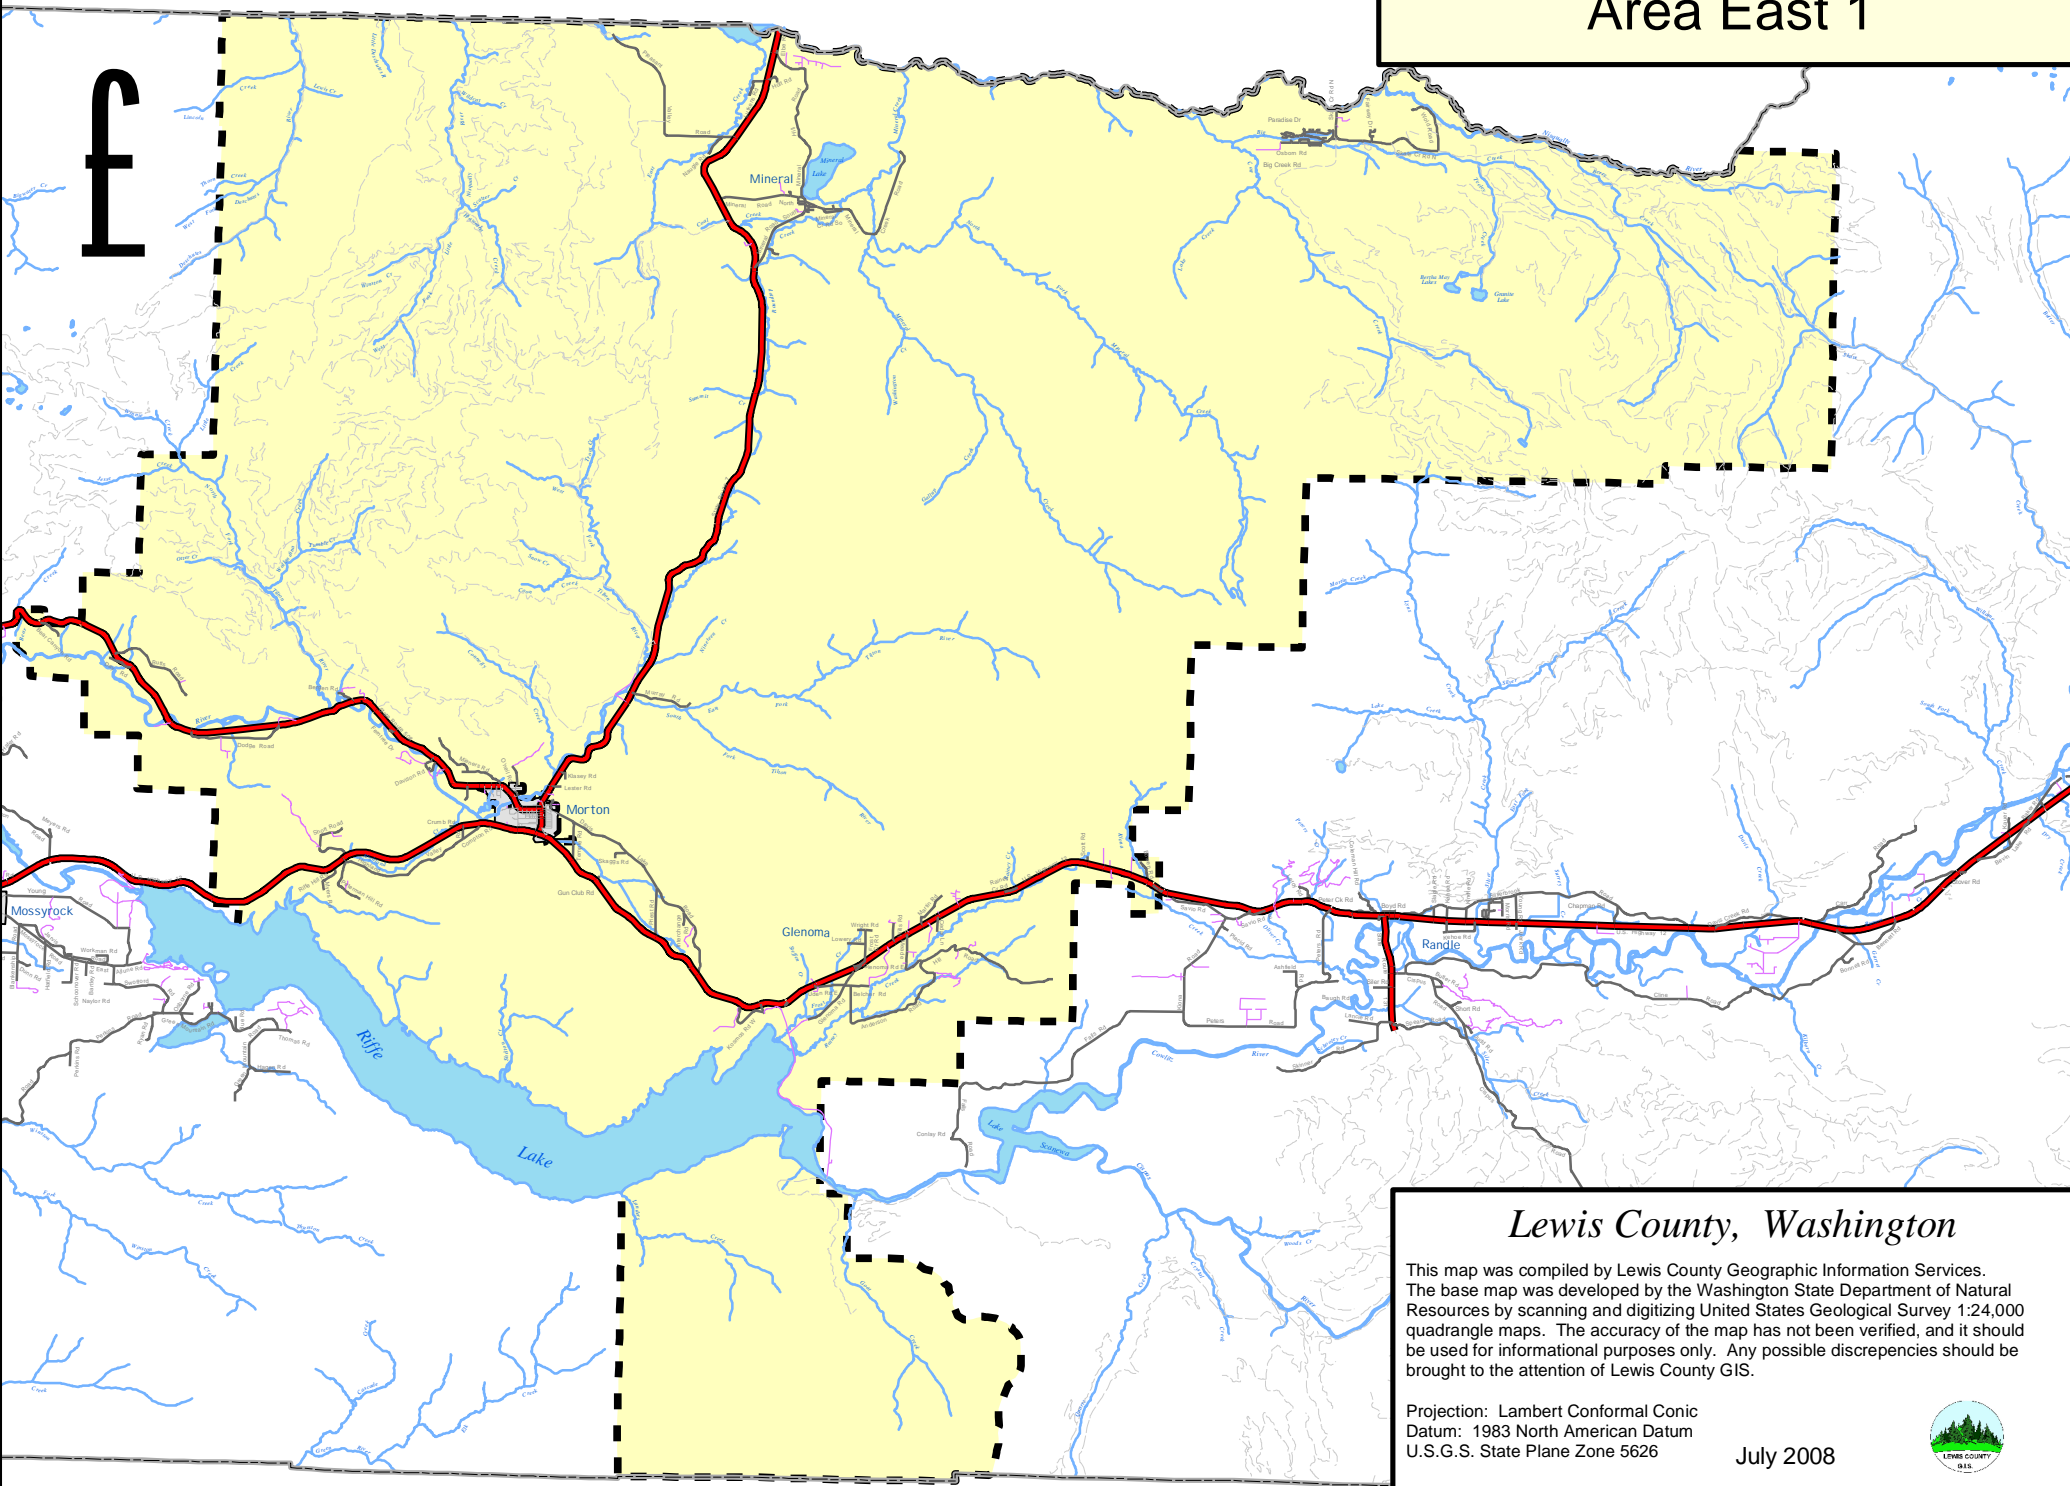

# Lewis County Sheriff Patrol Areas Area East 1

f

*Lewis County, Washington*

This map was compiled by Lewis County Geographic Information Services. The base map was developed by the Washington State Department of Natural Resources by scanning and digitizing United States Geological Survey 1:24,000 quadrangle maps. The accuracy of the map has not been verified, and it should be used for informational purposes only. Any possible discrepancies should be brought to the attention of Lewis County GIS.

Projection: Lambert Conformal Conic  
Datum: 1983 North American Datum  
U.S.G.S. State Plane Zone 5626

July 2008