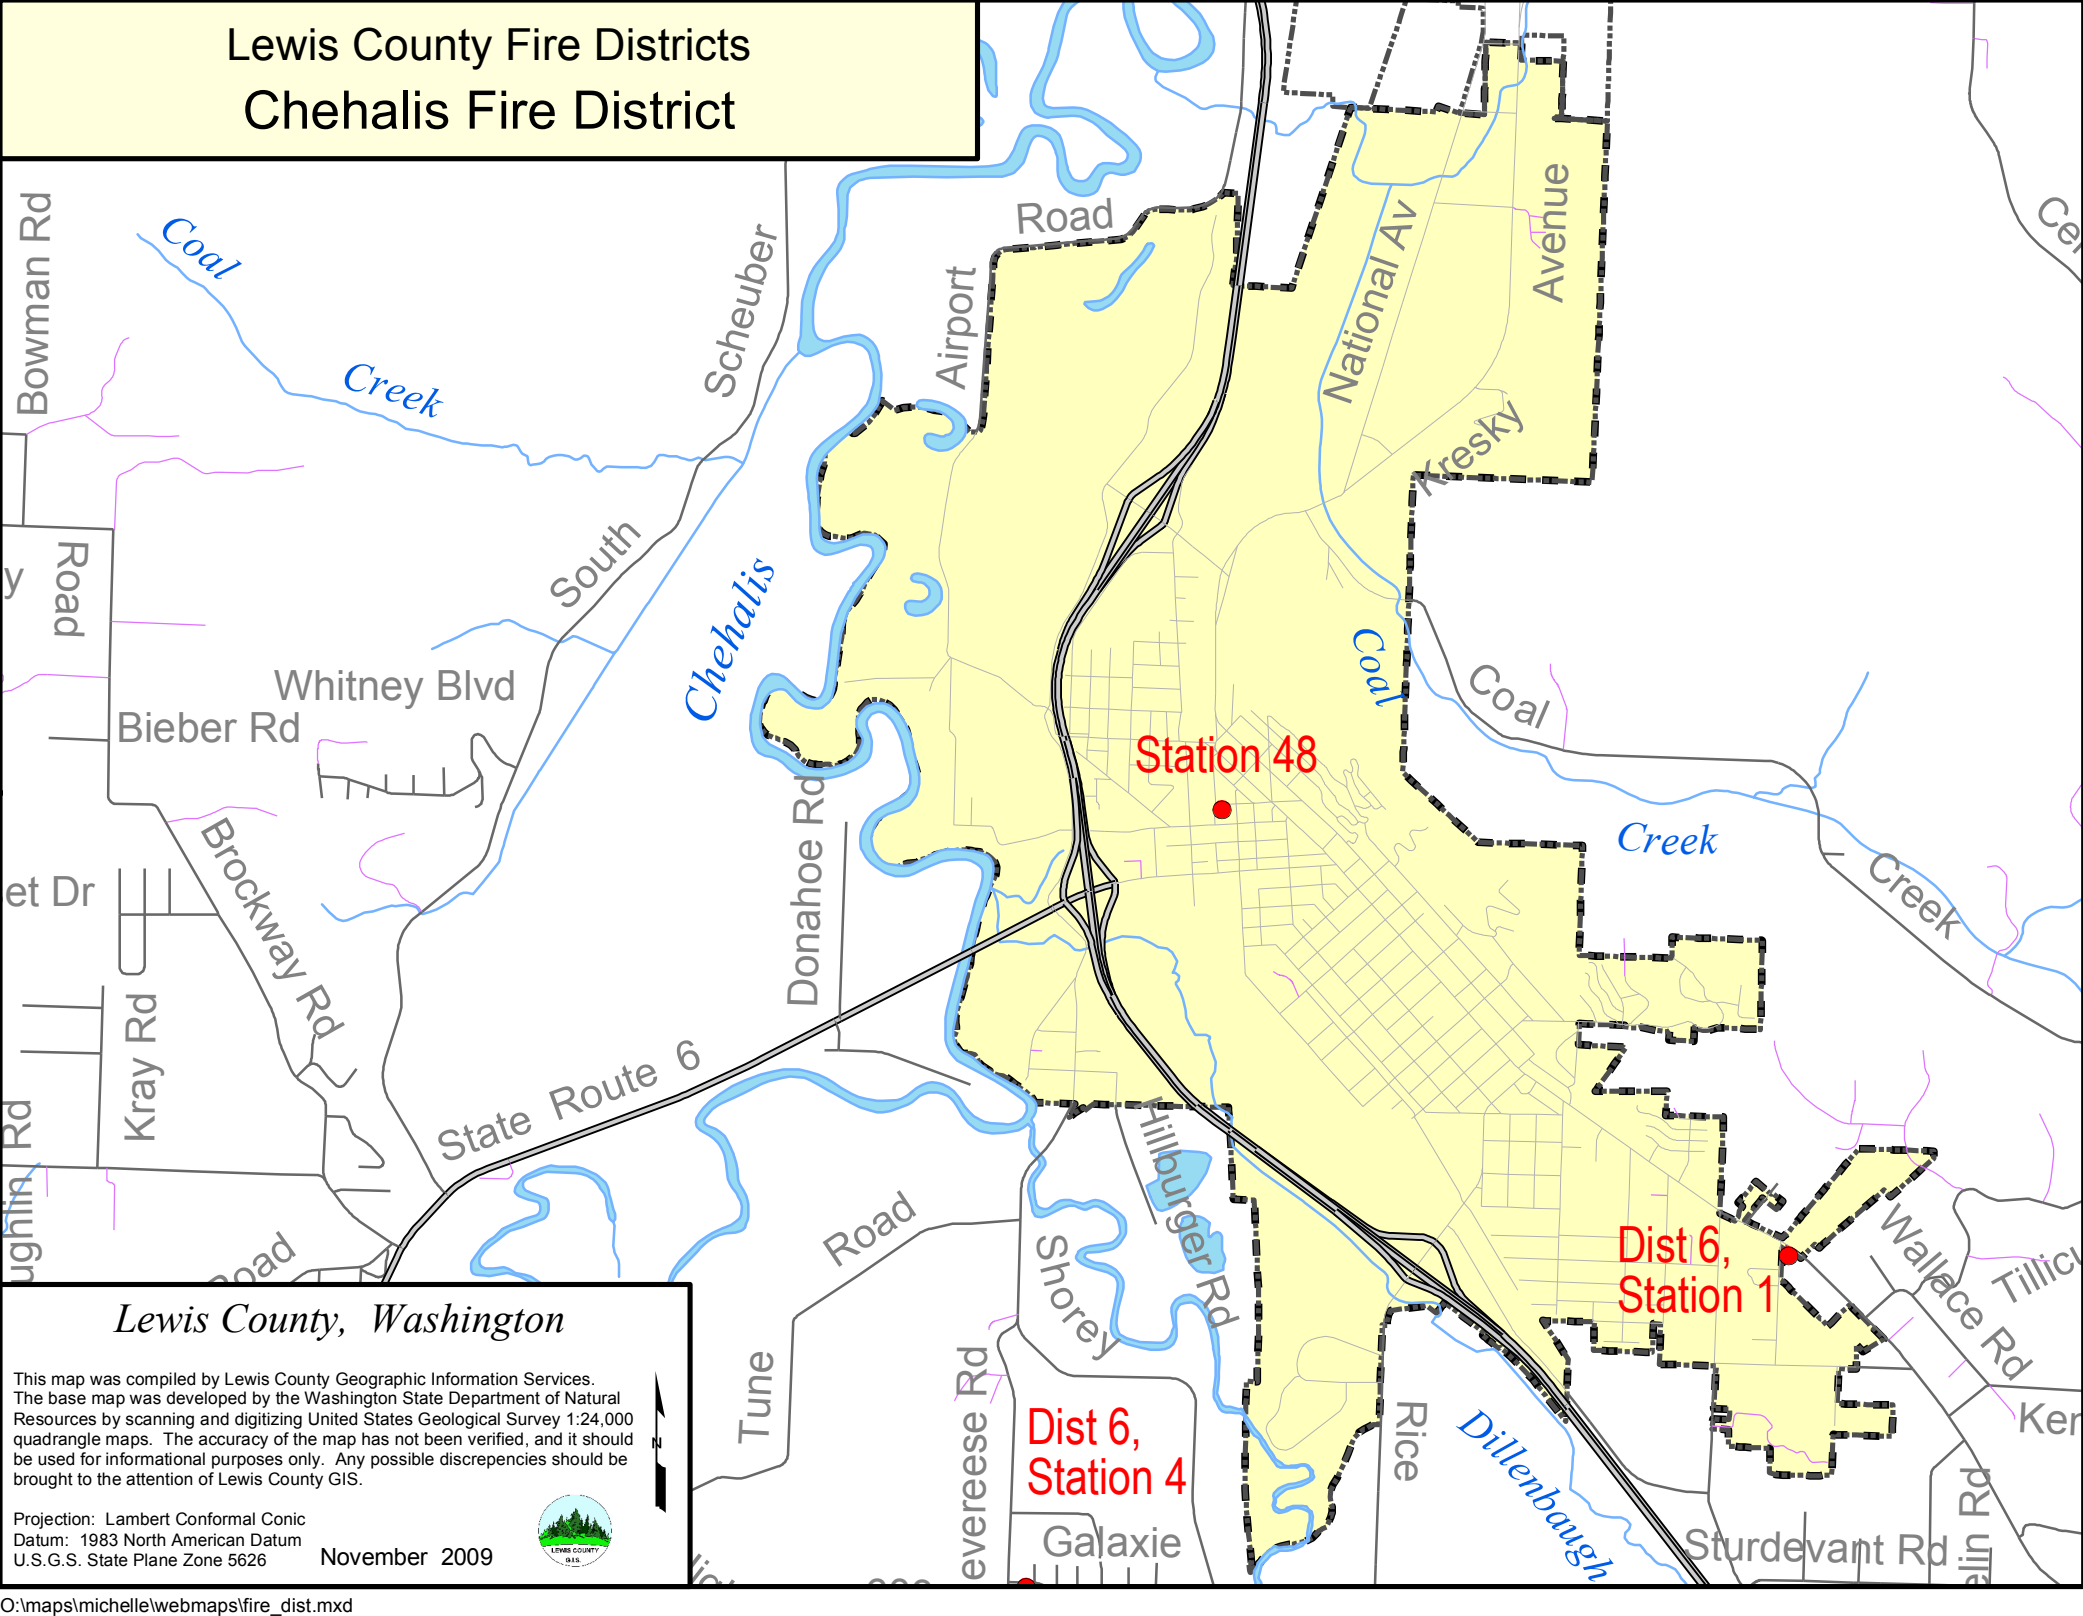

Lewis County Fire Districts

Chehalis Fire District

Lewis County, Washington

This map was compiled by Lewis County Geographic Information Services. The base map was developed by the Washington State Department of Natural Resources by scanning and digitizing United States Geological Survey 1:24,000 quadrangle maps. The accuracy of the map has not been verified, and it should be used for informational purposes only. Any possible discrepancies should be brought to the attention of Lewis County GIS.

Projection: Lambert Conformal Conic
Datum: 1983 North American Datum
U.S.G.S. State Plane Zone 5626
November 2009