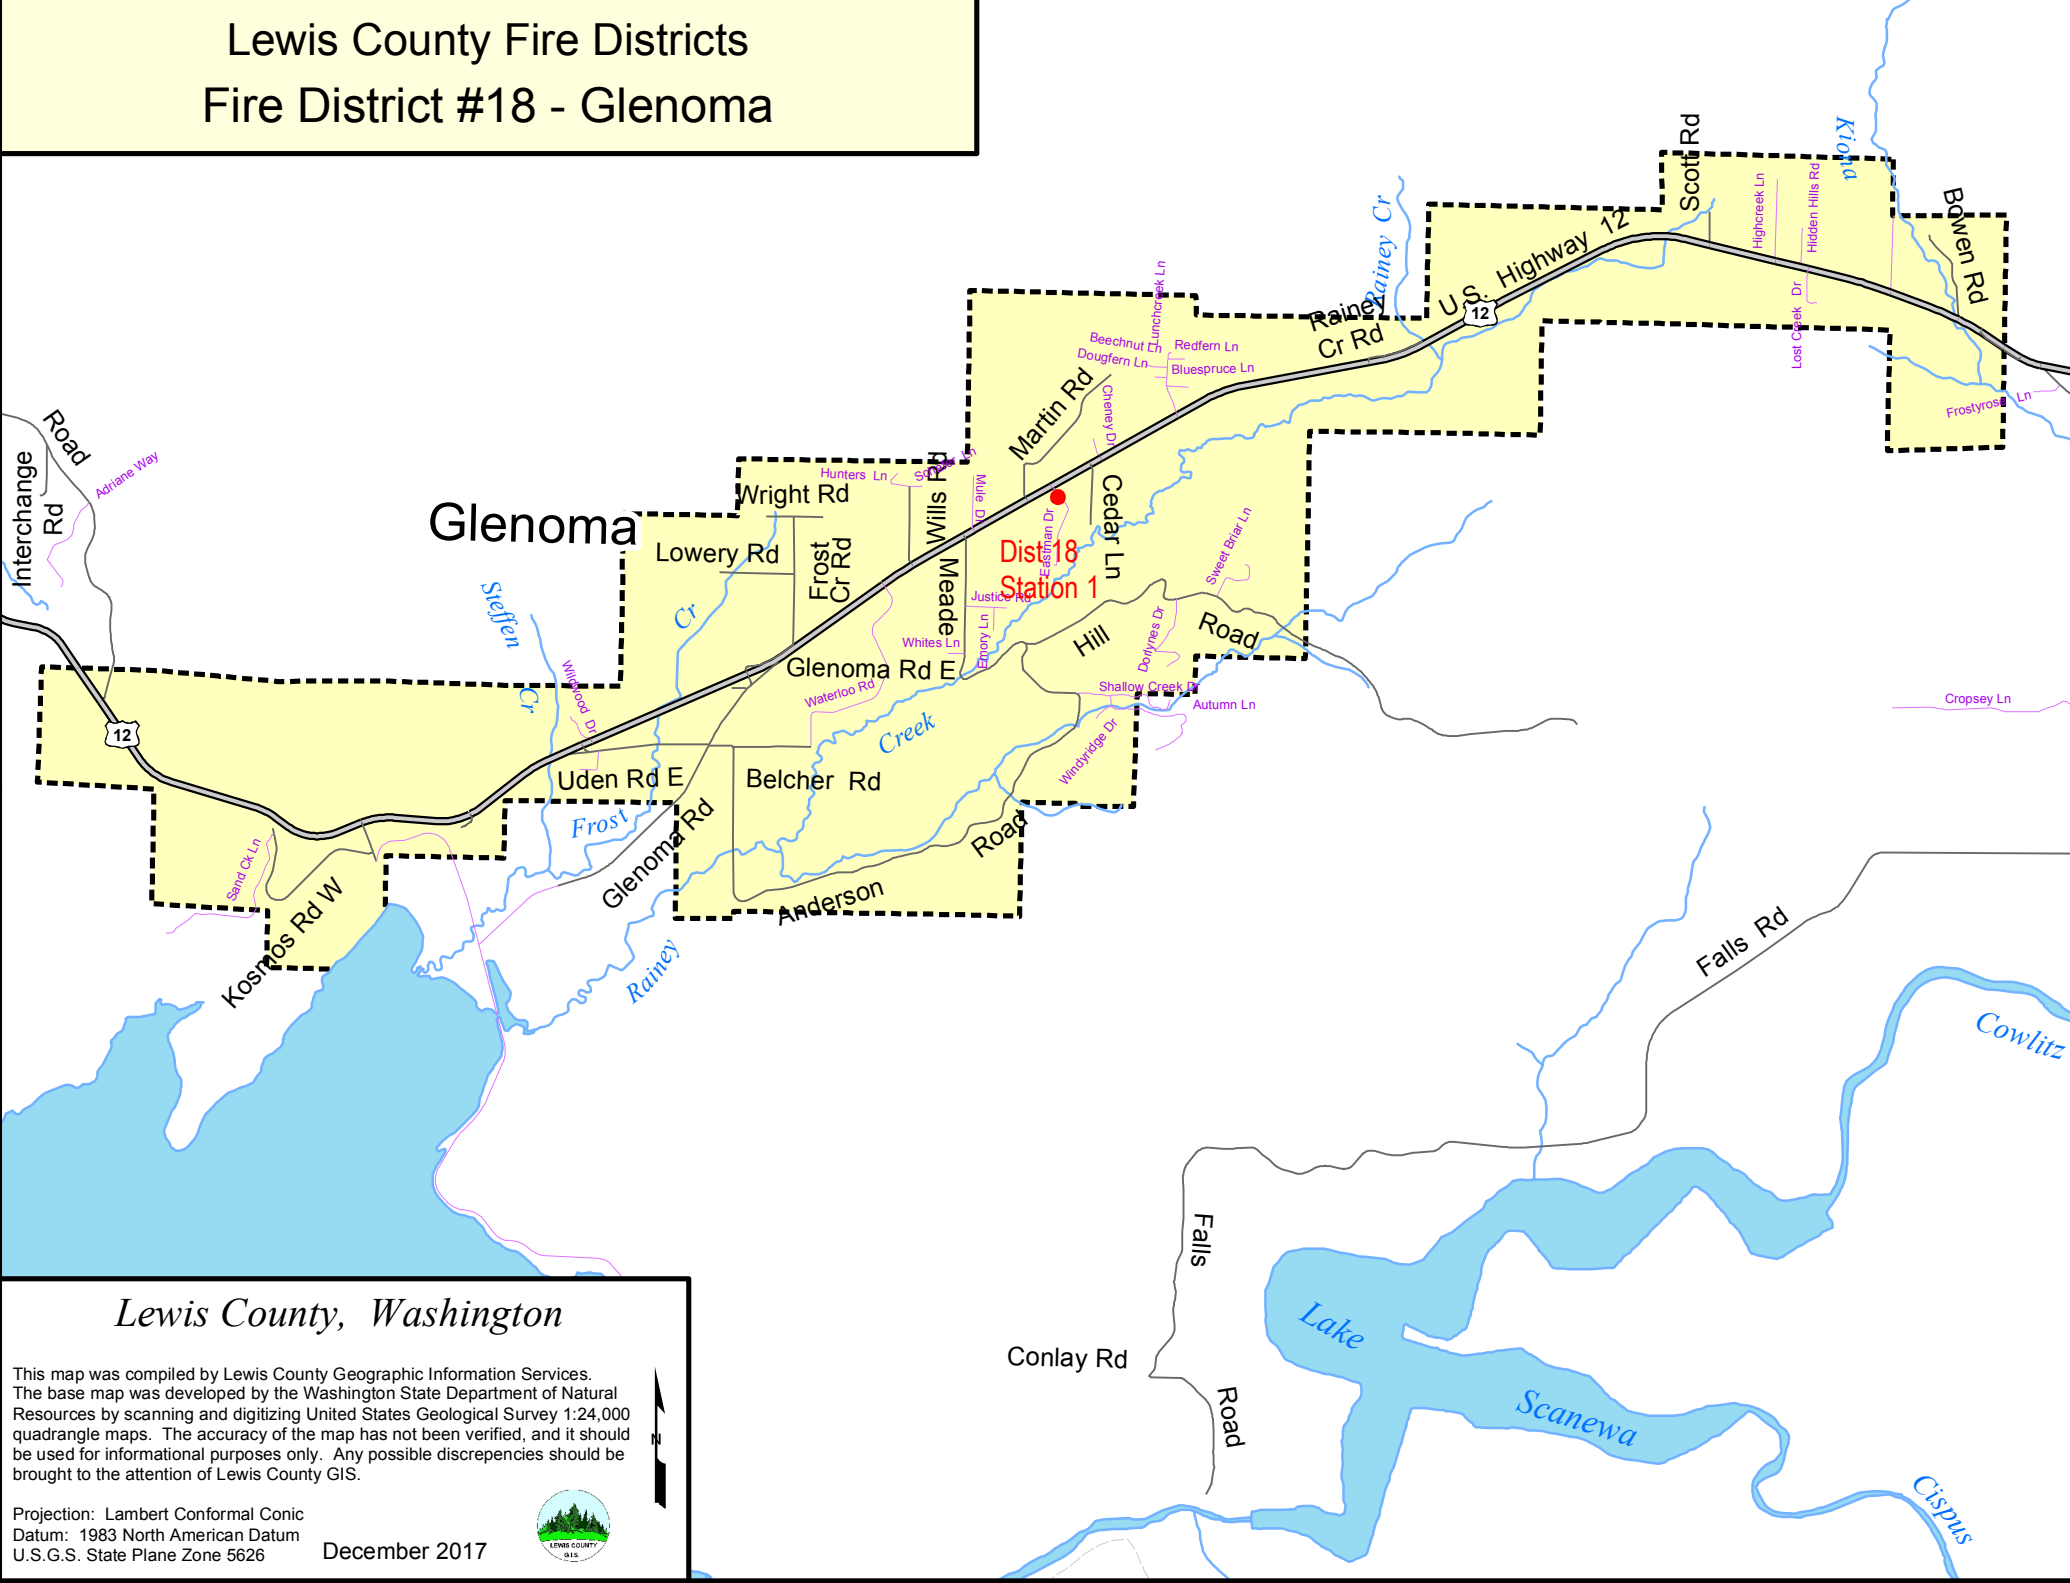

# Lewis County Fire Districts

## Fire District #18 - Glenoma

### Lewis County, Washington

This map was compiled by Lewis County Geographic Information Services. The base map was developed by the Washington State Department of Natural Resources by scanning and digitizing United States Geological Survey 1:24,000 quadrangle maps. The accuracy of the map has not been verified, and it should be used for informational purposes only. Any possible discrepancies should be brought to the attention of Lewis County GIS.

Projection: Lambert Conformal Conic  
 Datum: 1983 North American Datum  
 U.S.G.S. State Plane Zone 5626  
 December 2017