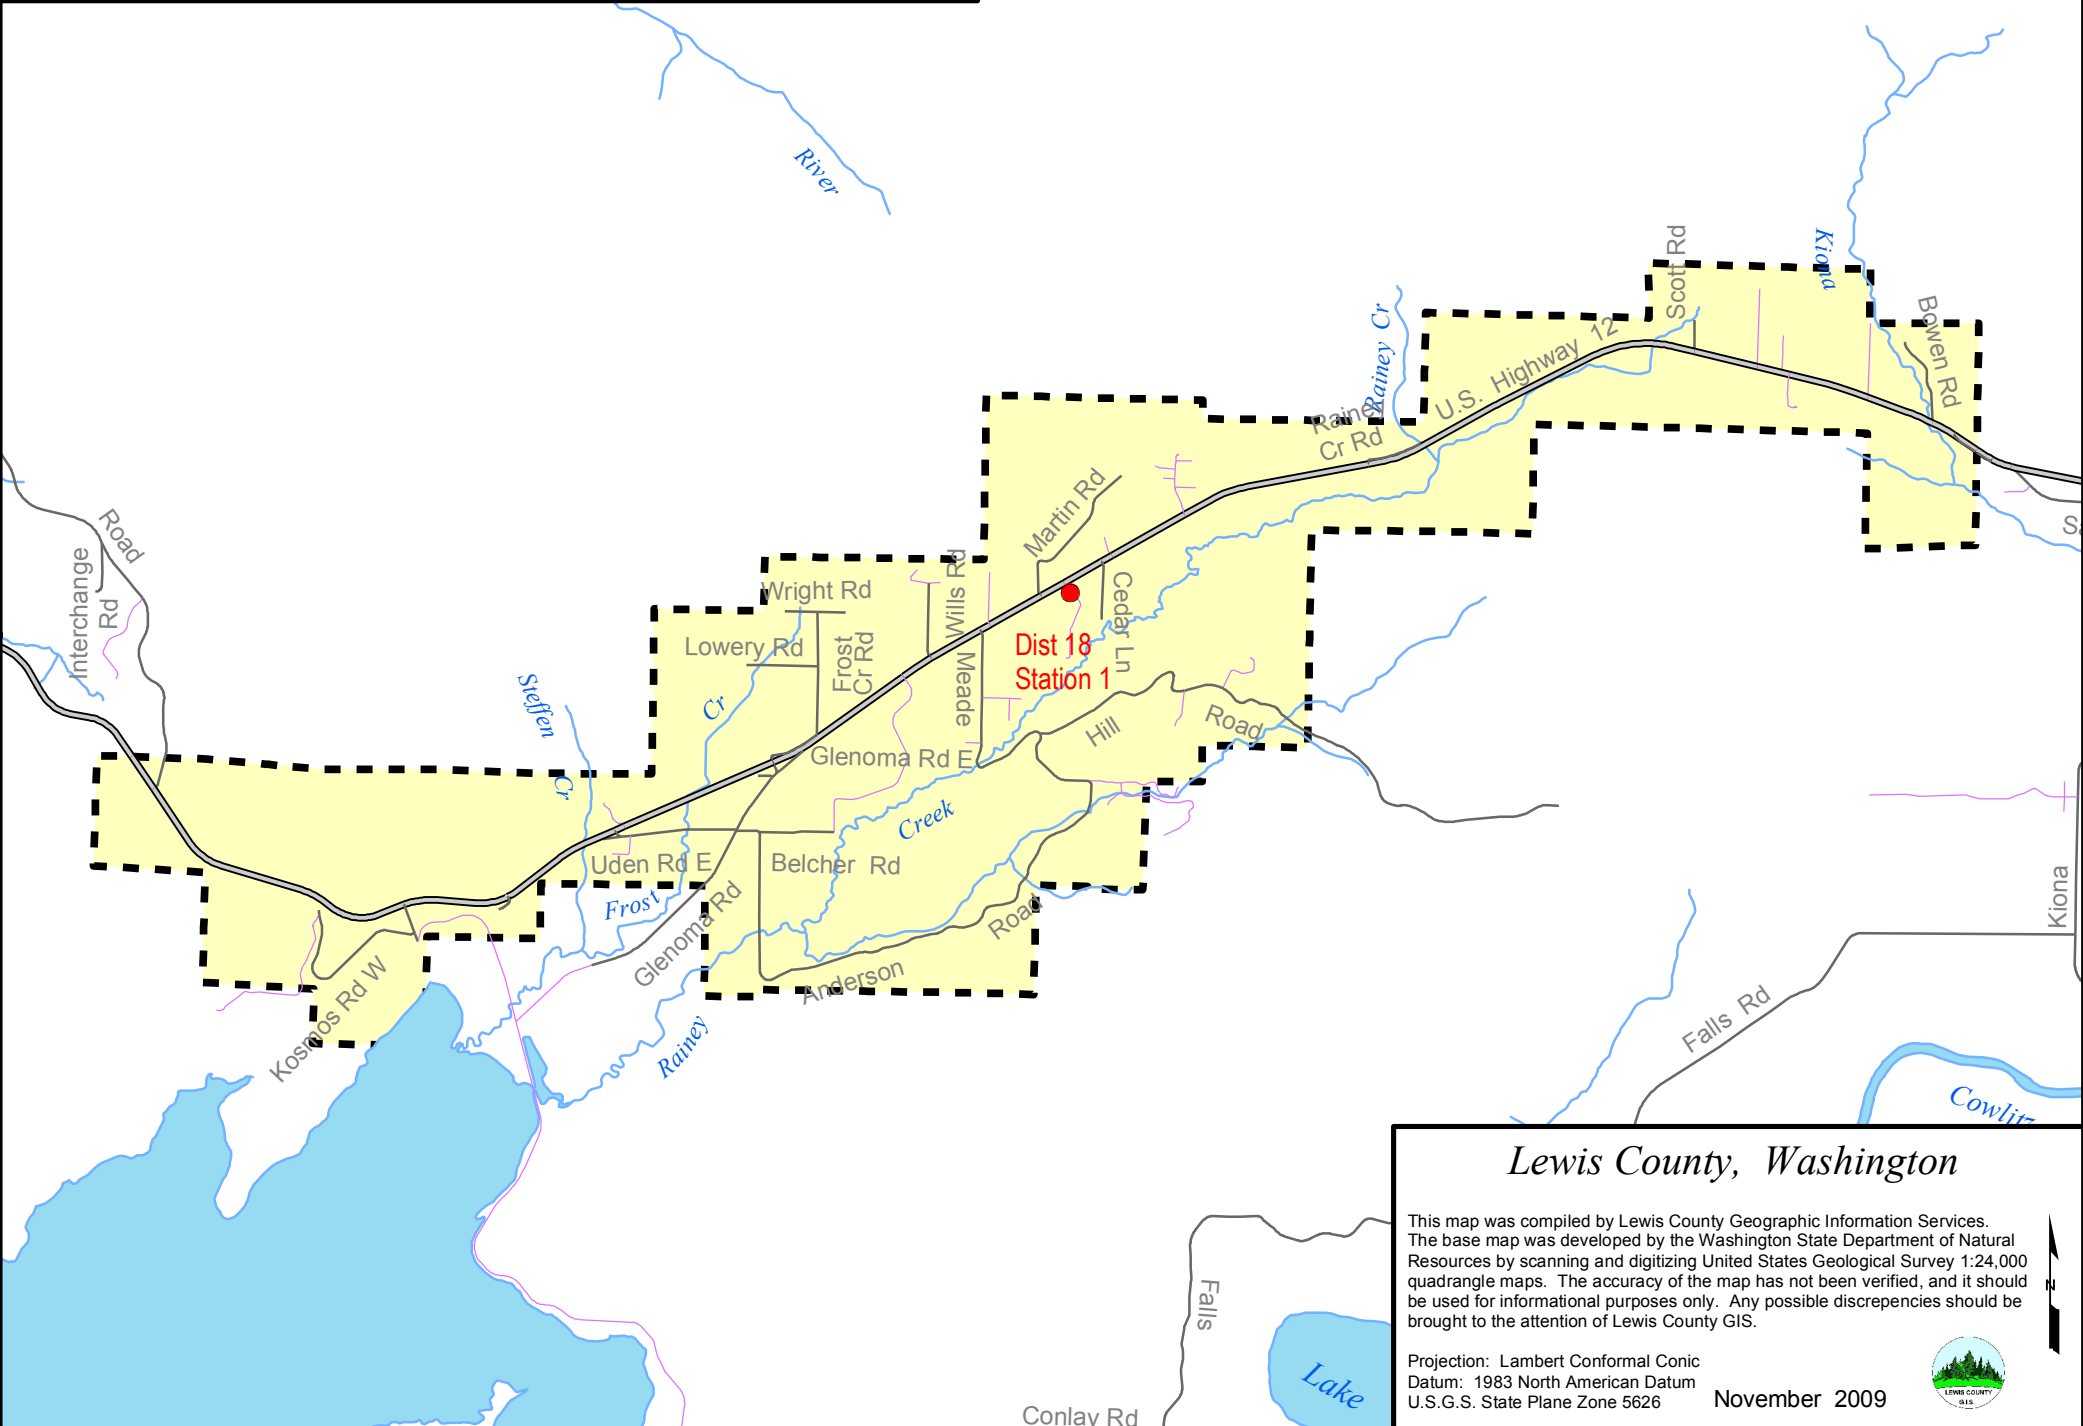

Lewis County Fire Districts

Glenoma Fire District

Lewis County, Washington

This map was compiled by Lewis County Geographic Information Services. The base map was developed by the Washington State Department of Natural Resources by scanning and digitizing United States Geological Survey 1:24,000 quadrangle maps. The accuracy of the map has not been verified, and it should be used for informational purposes only. Any possible discrepancies should be brought to the attention of Lewis County GIS.

Projection: Lambert Conformal Conic
Datum: 1983 North American Datum
U.S.G.S. State Plane Zone 5626

November 2009