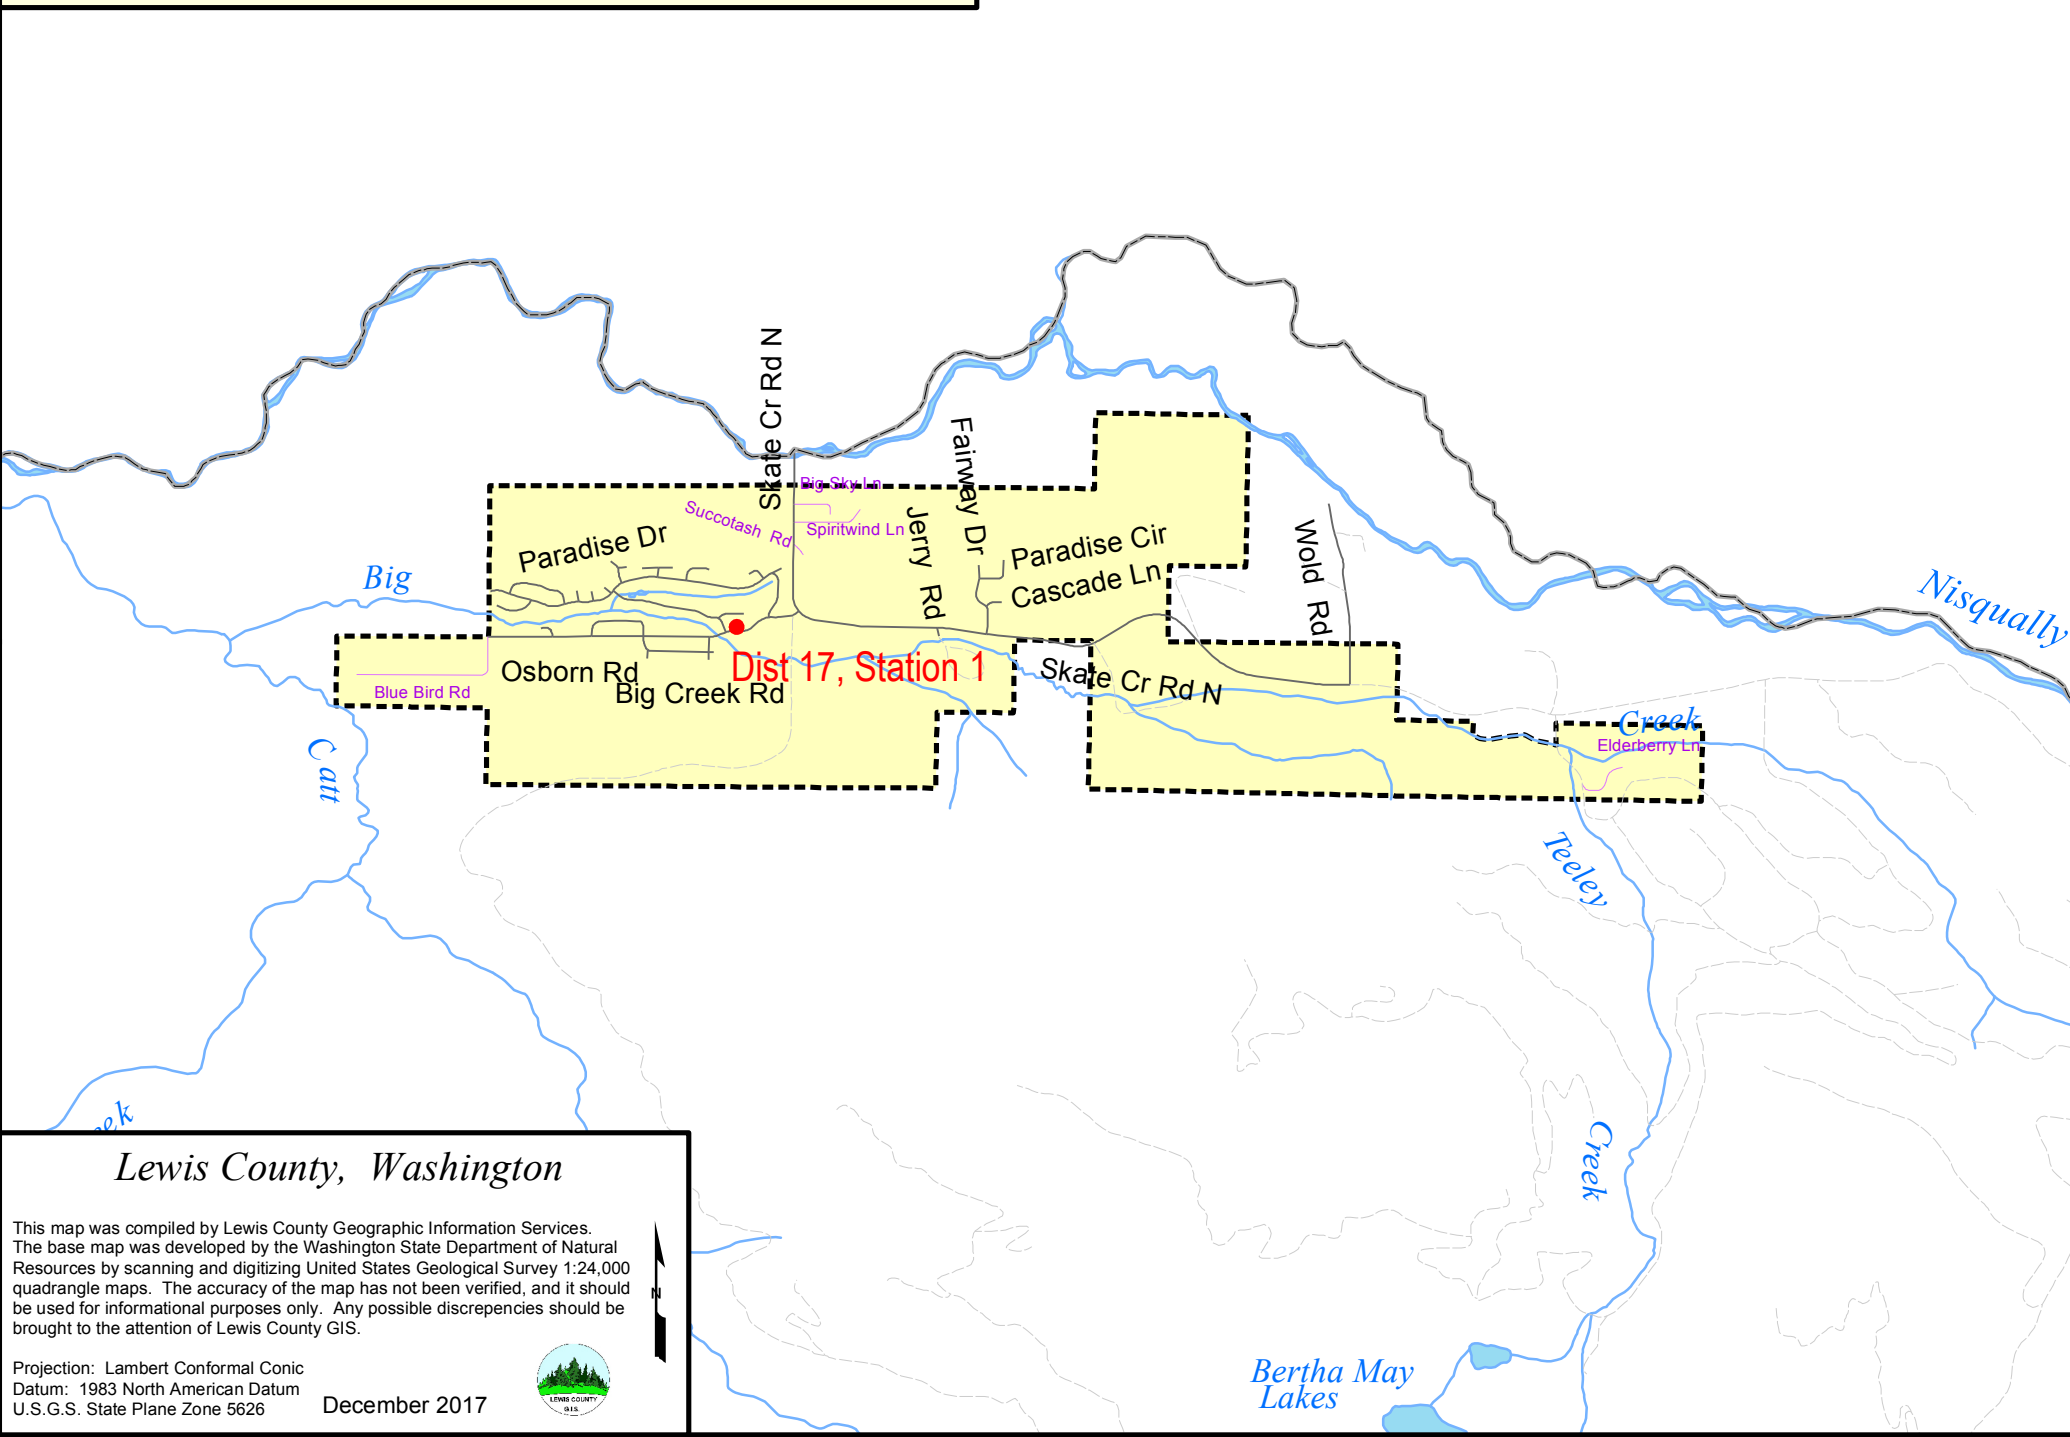

Lewis County Fire Districts

Fire District #17 - Paradise

Lewis County, Washington

This map was compiled by Lewis County Geographic Information Services. The base map was developed by the Washington State Department of Natural Resources by scanning and digitizing United States Geological Survey 1:24,000 quadrangle maps. The accuracy of the map has not been verified, and it should be used for informational purposes only. Any possible discrepancies should be brought to the attention of Lewis County GIS.

Projection: Lambert Conformal Conic
 Datum: 1983 North American Datum
 U.S.G.S. State Plane Zone 5626
 December 2017