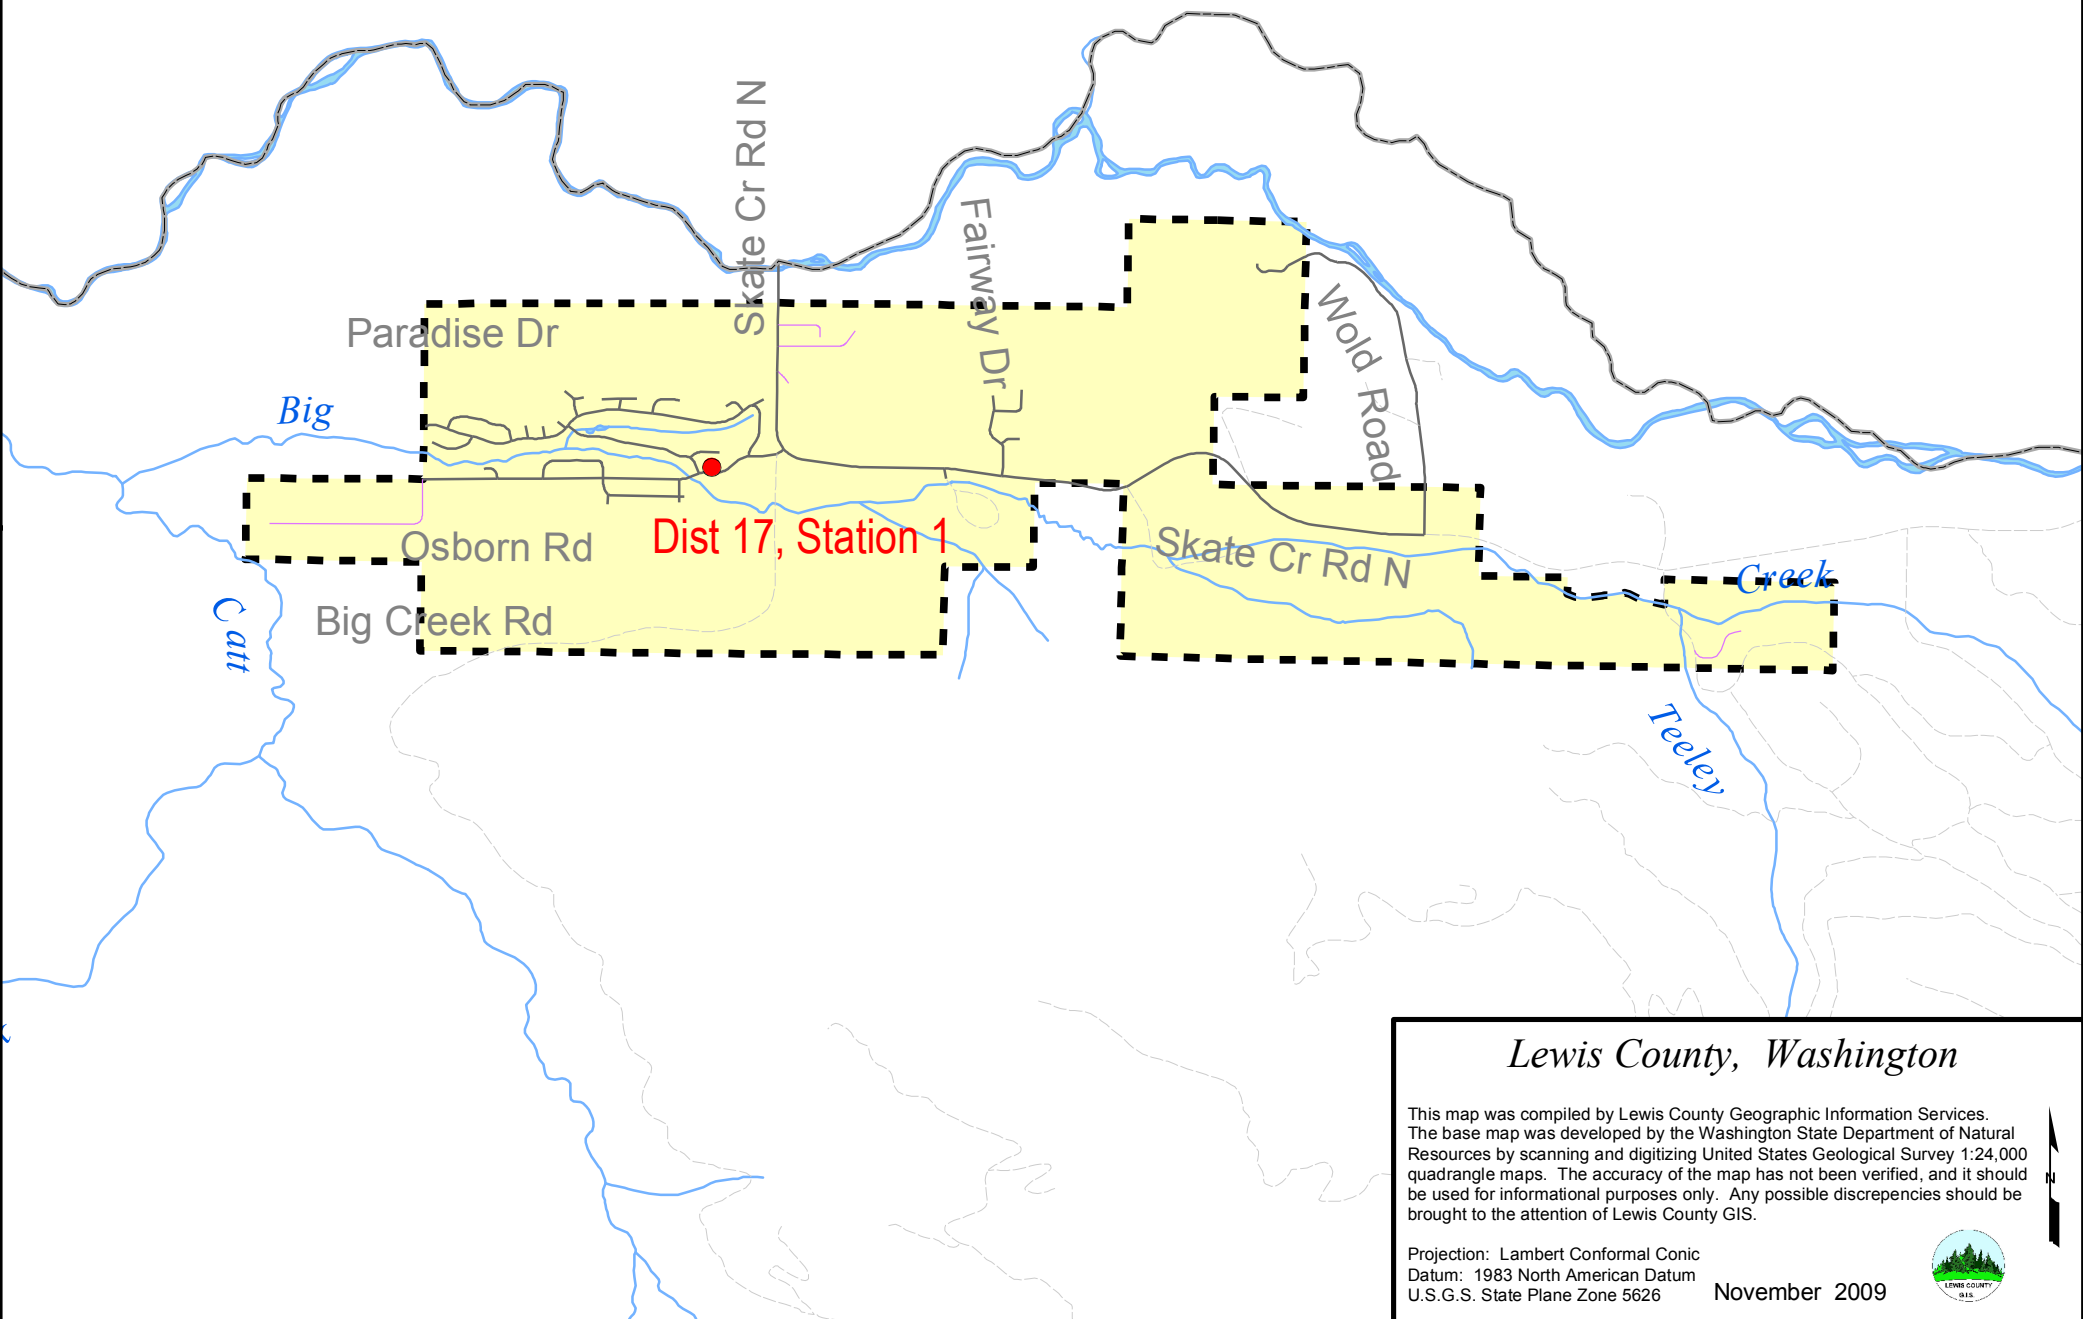

Lewis County Fire Districts
Paradise Fire District

Lewis County, Washington

This map was compiled by Lewis County Geographic Information Services. The base map was developed by the Washington State Department of Natural Resources by scanning and digitizing United States Geological Survey 1:24,000 quadrangle maps. The accuracy of the map has not been verified, and it should be used for informational purposes only. Any possible discrepancies should be brought to the attention of Lewis County GIS.

Projection: Lambert Conformal Conic
Datum: 1983 North American Datum
U.S.G.S. State Plane Zone 5626

November 2009