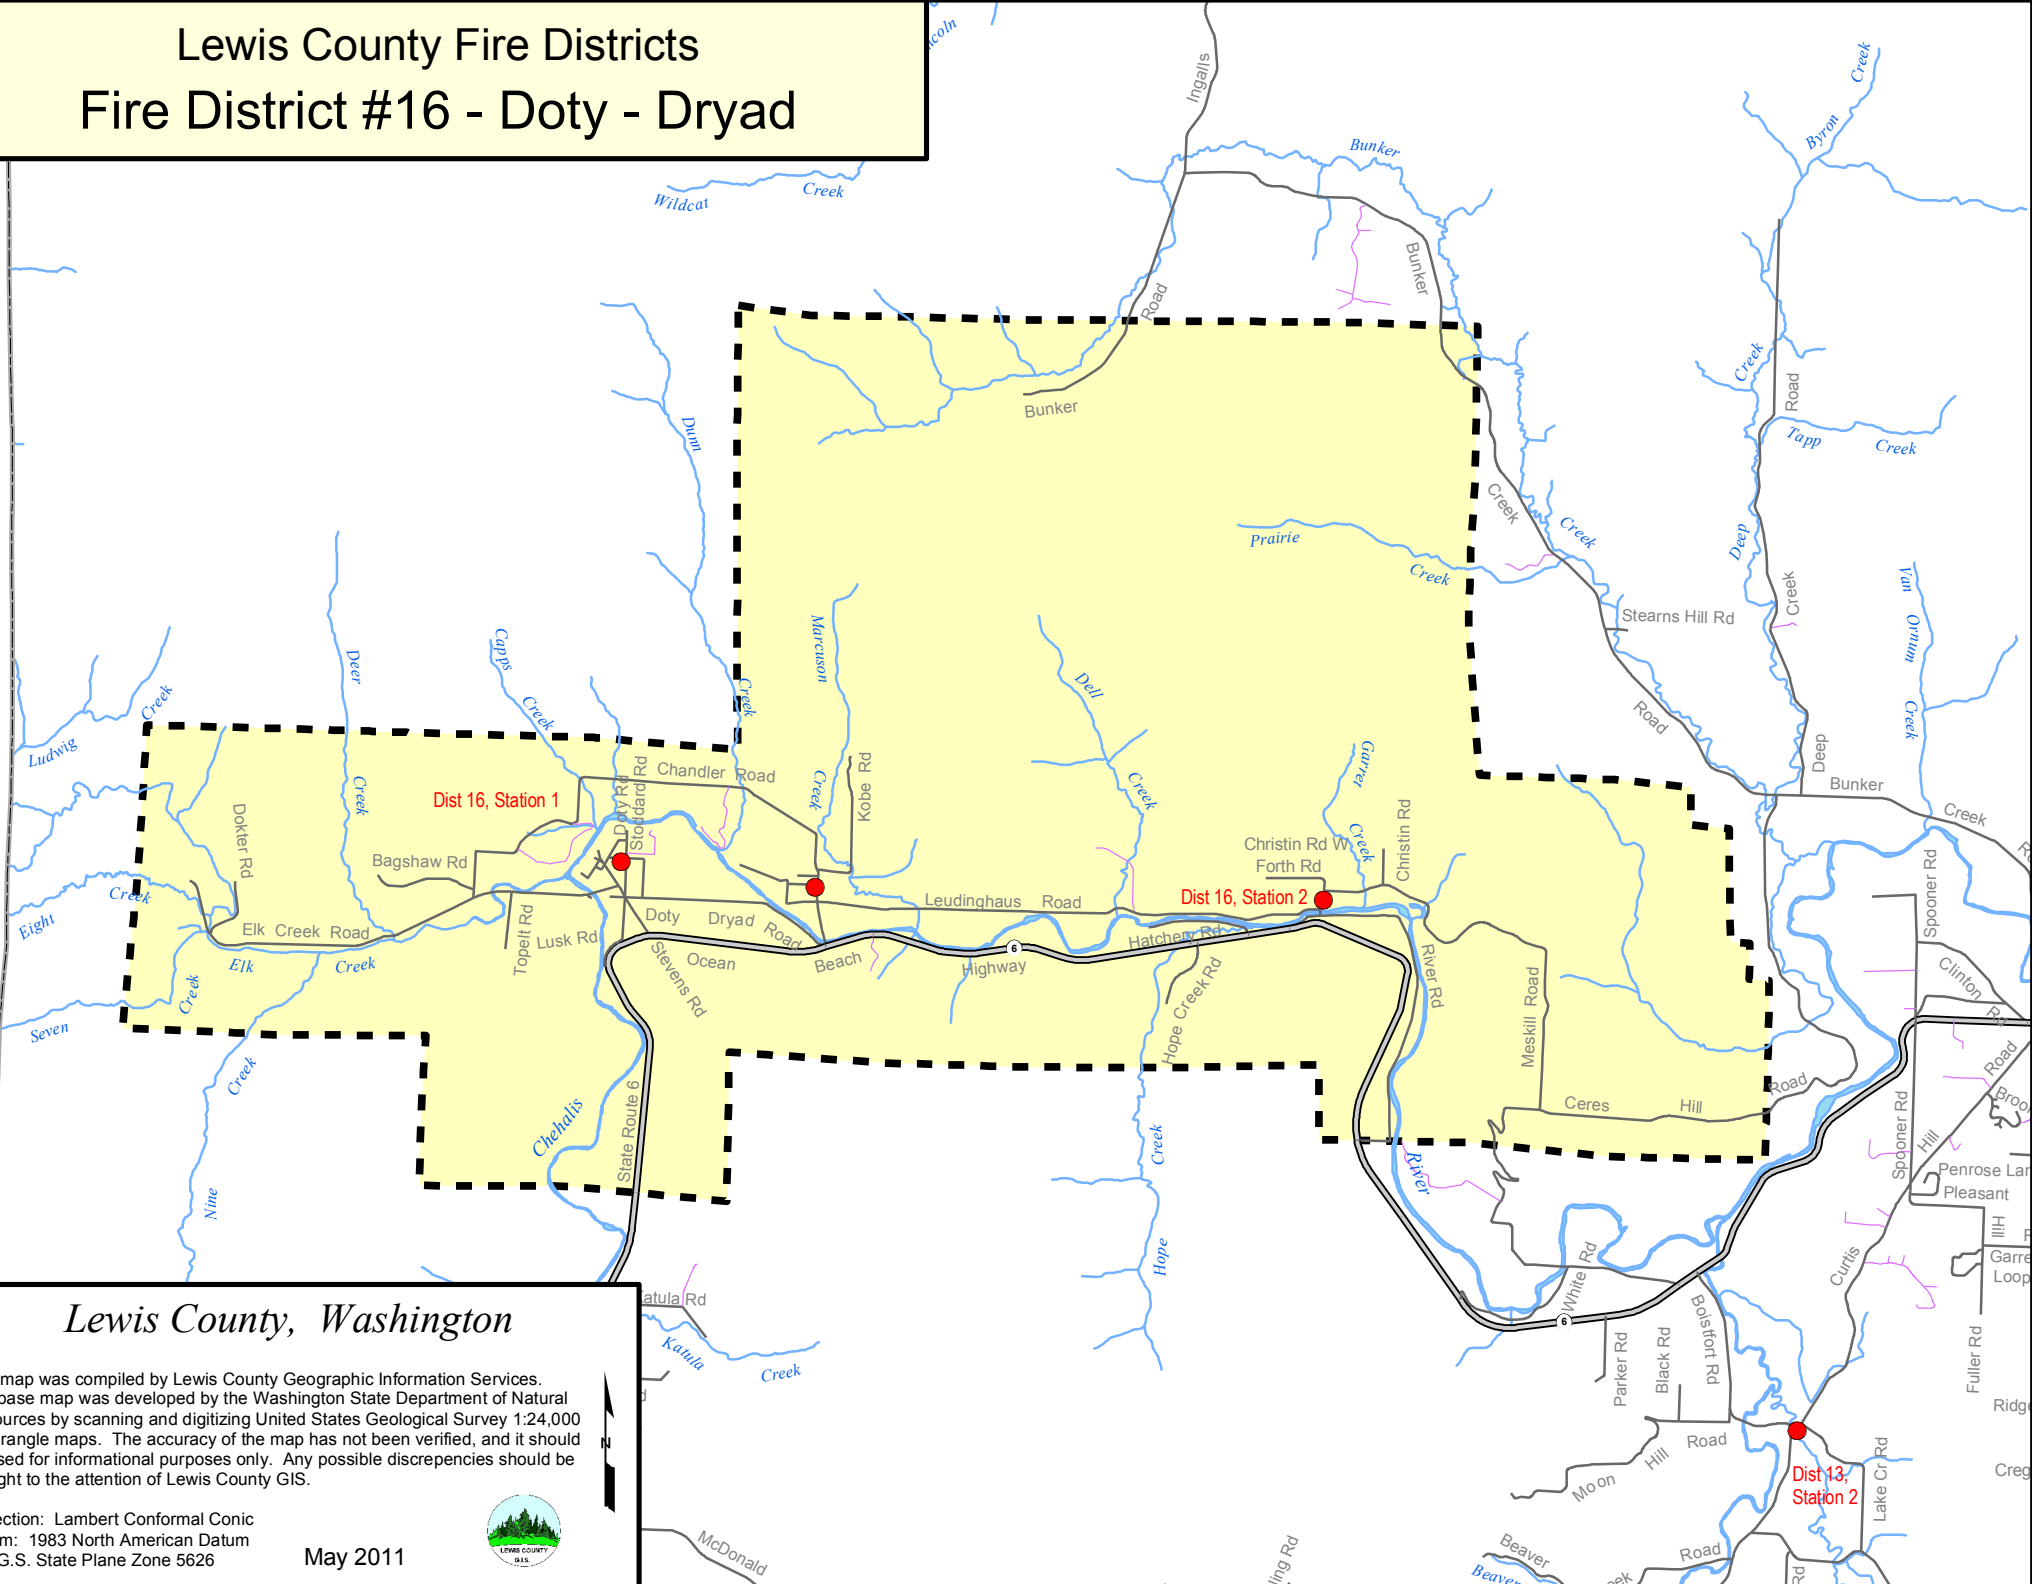

Lewis County Fire Districts

Fire District #16 - Doty - Dryad

Lewis County, Washington

This map was compiled by Lewis County Geographic Information Services. The base map was developed by the Washington State Department of Natural Resources by scanning and digitizing United States Geological Survey 1:24,000 quadrangle maps. The accuracy of the map has not been verified, and it should be used for informational purposes only. Any possible discrepancies should be brought to the attention of Lewis County GIS.

Projection: Lambert Conformal Conic
 Datum: 1983 North American Datum
 U.S.G.S. State Plane Zone 5626

May 2011