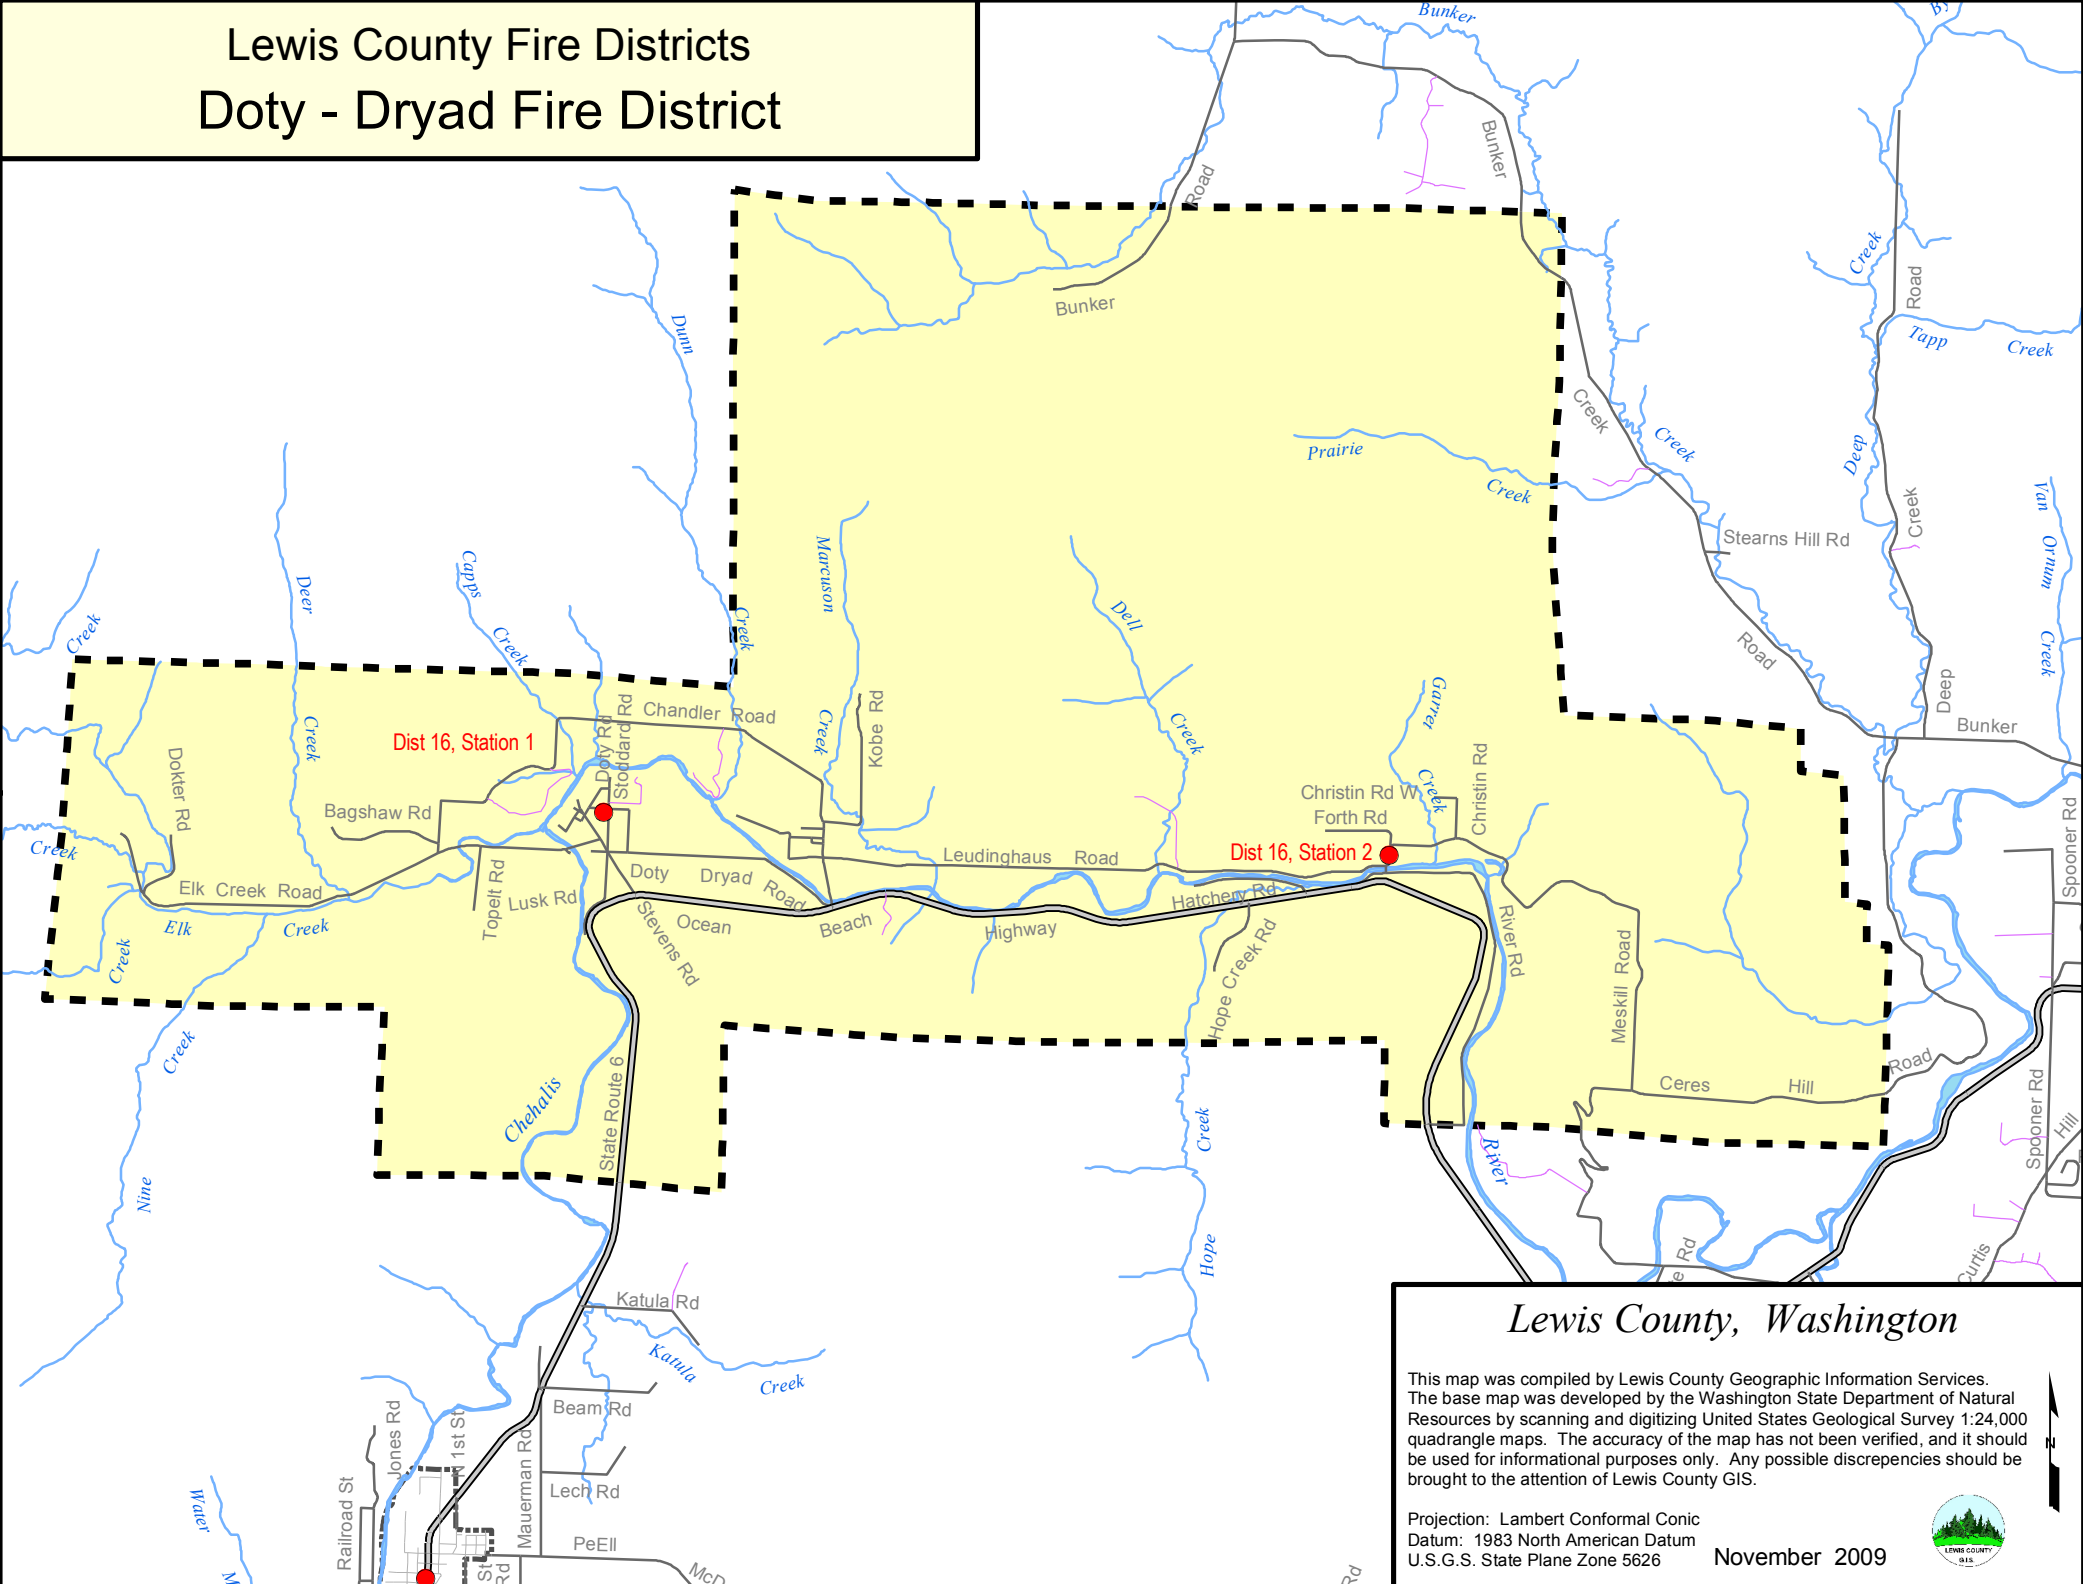

# Lewis County Fire Districts

## Doty - Dryad Fire District

*Lewis County, Washington*

This map was compiled by Lewis County Geographic Information Services. The base map was developed by the Washington State Department of Natural Resources by scanning and digitizing United States Geological Survey 1:24,000 quadrangle maps. The accuracy of the map has not been verified, and it should be used for informational purposes only. Any possible discrepancies should be brought to the attention of Lewis County GIS.

Projection: Lambert Conformal Conic  
 Datum: 1983 North American Datum  
 U.S.G.S. State Plane Zone 5626

November 2009