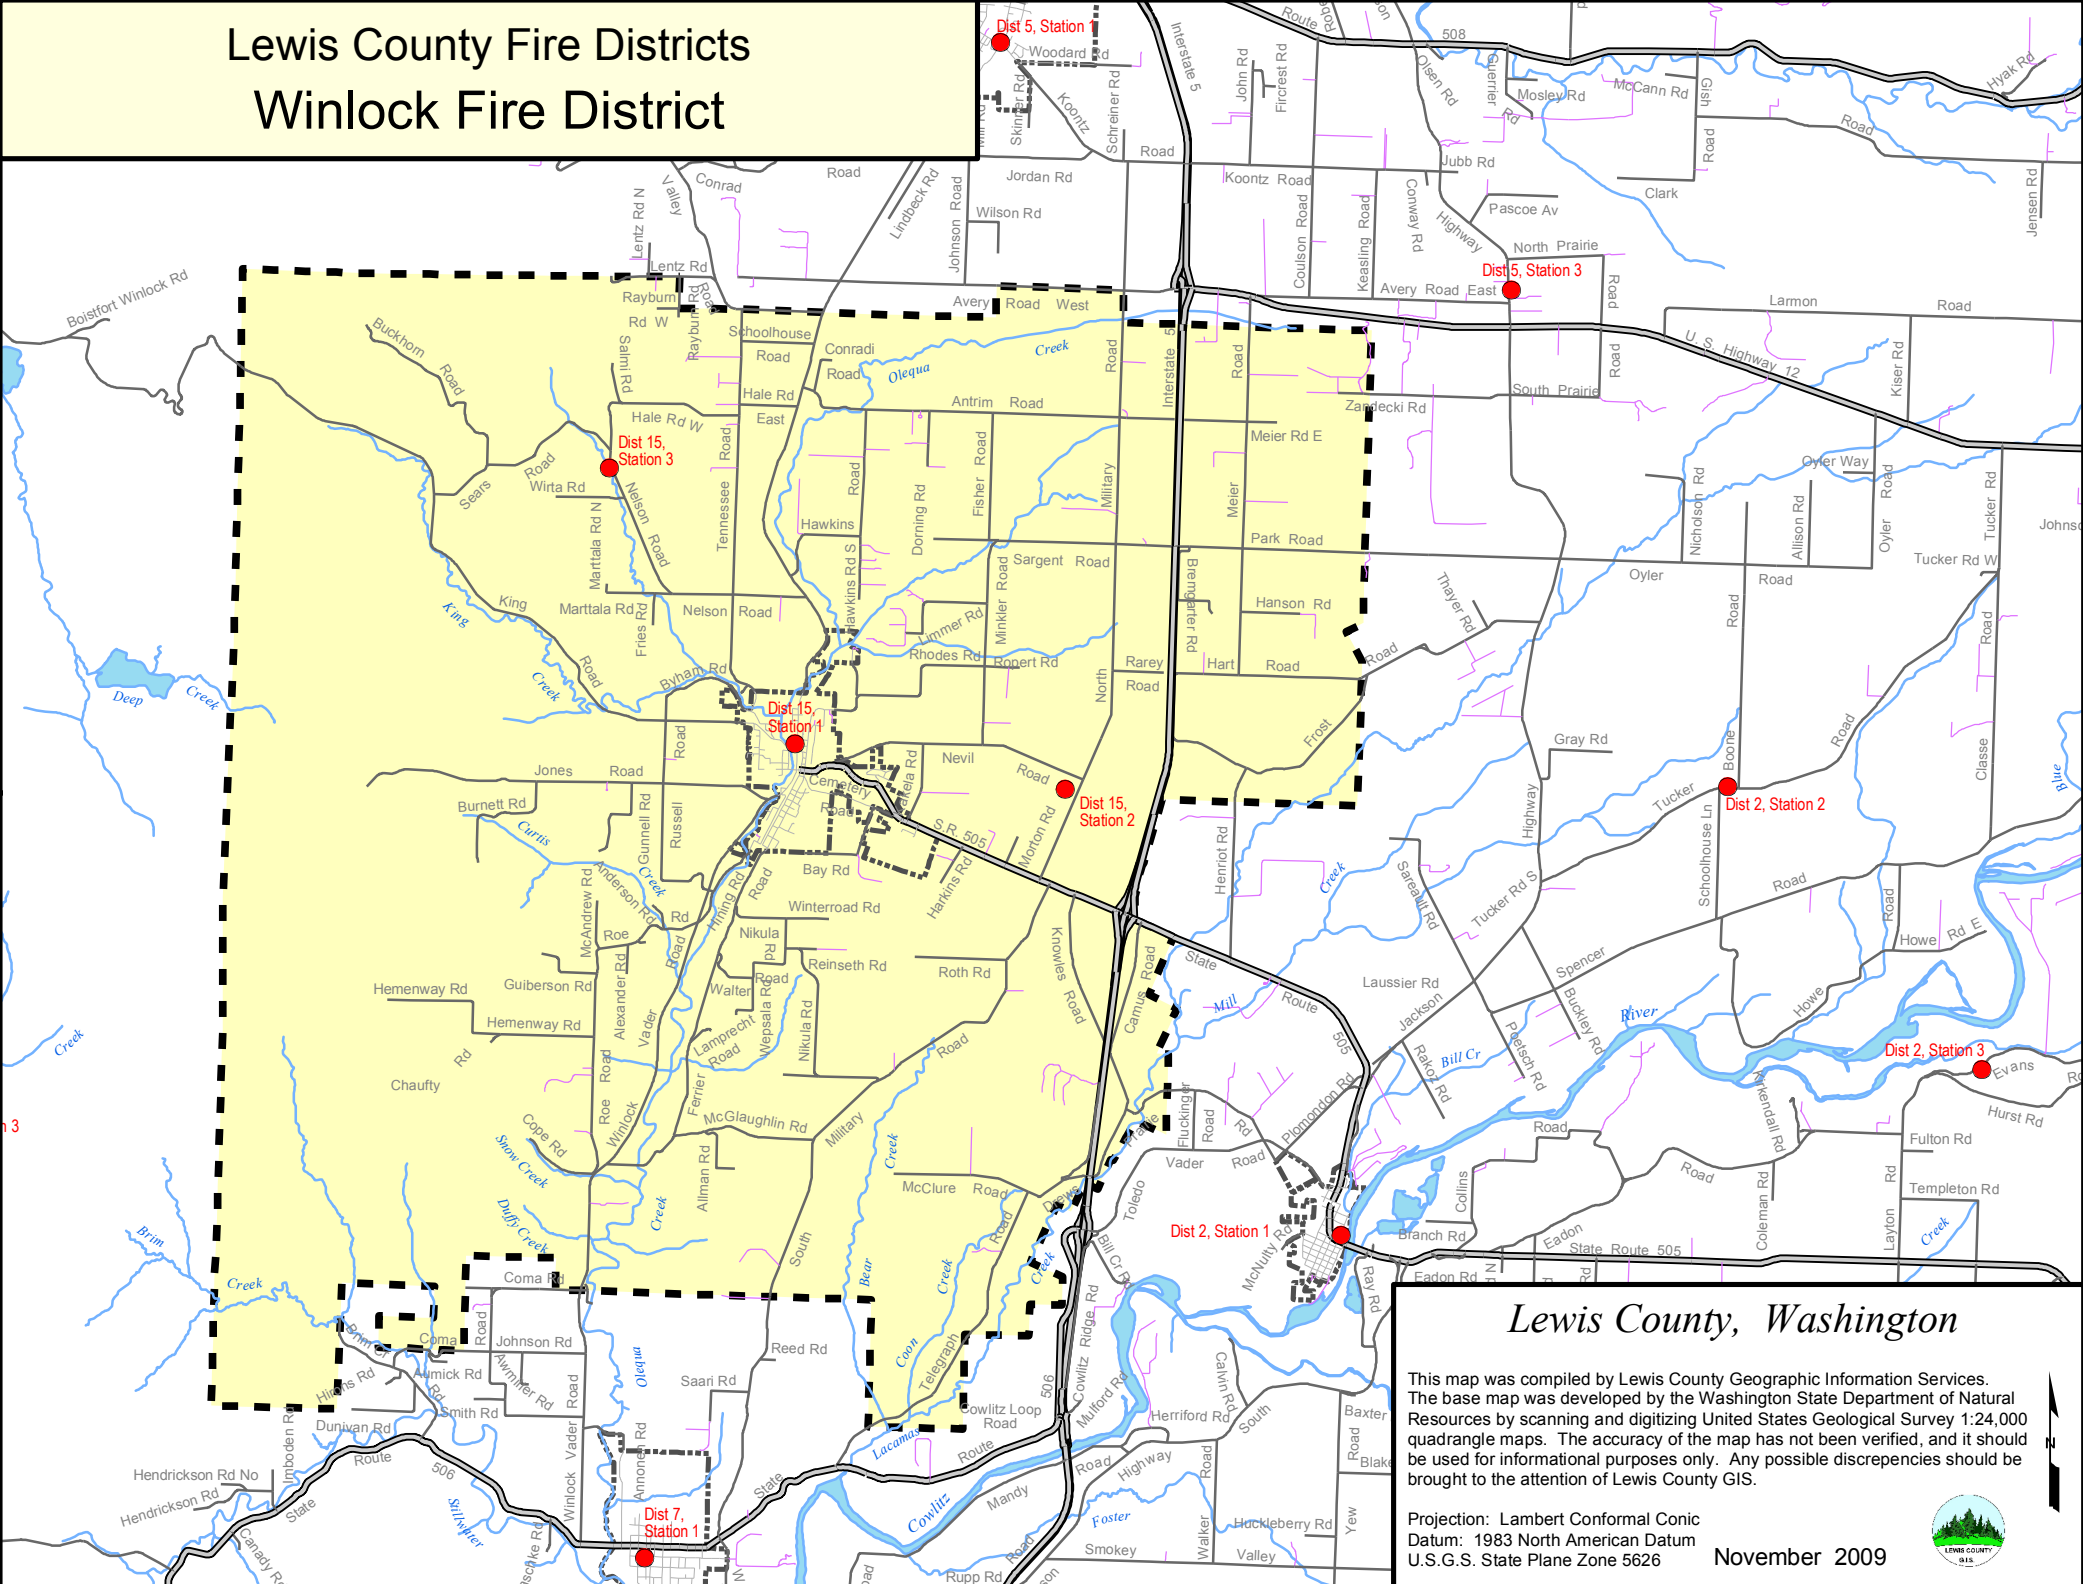

# Lewis County Fire Districts

## Winlock Fire District

*Lewis County, Washington*

This map was compiled by Lewis County Geographic Information Services. The base map was developed by the Washington State Department of Natural Resources by scanning and digitizing United States Geological Survey 1:24,000 quadrangle maps. The accuracy of the map has not been verified, and it should be used for informational purposes only. Any possible discrepancies should be brought to the attention of Lewis County GIS.

Projection: Lambert Conformal Conic  
 Datum: 1983 North American Datum  
 U.S.G.S. State Plane Zone 5626

November 2009