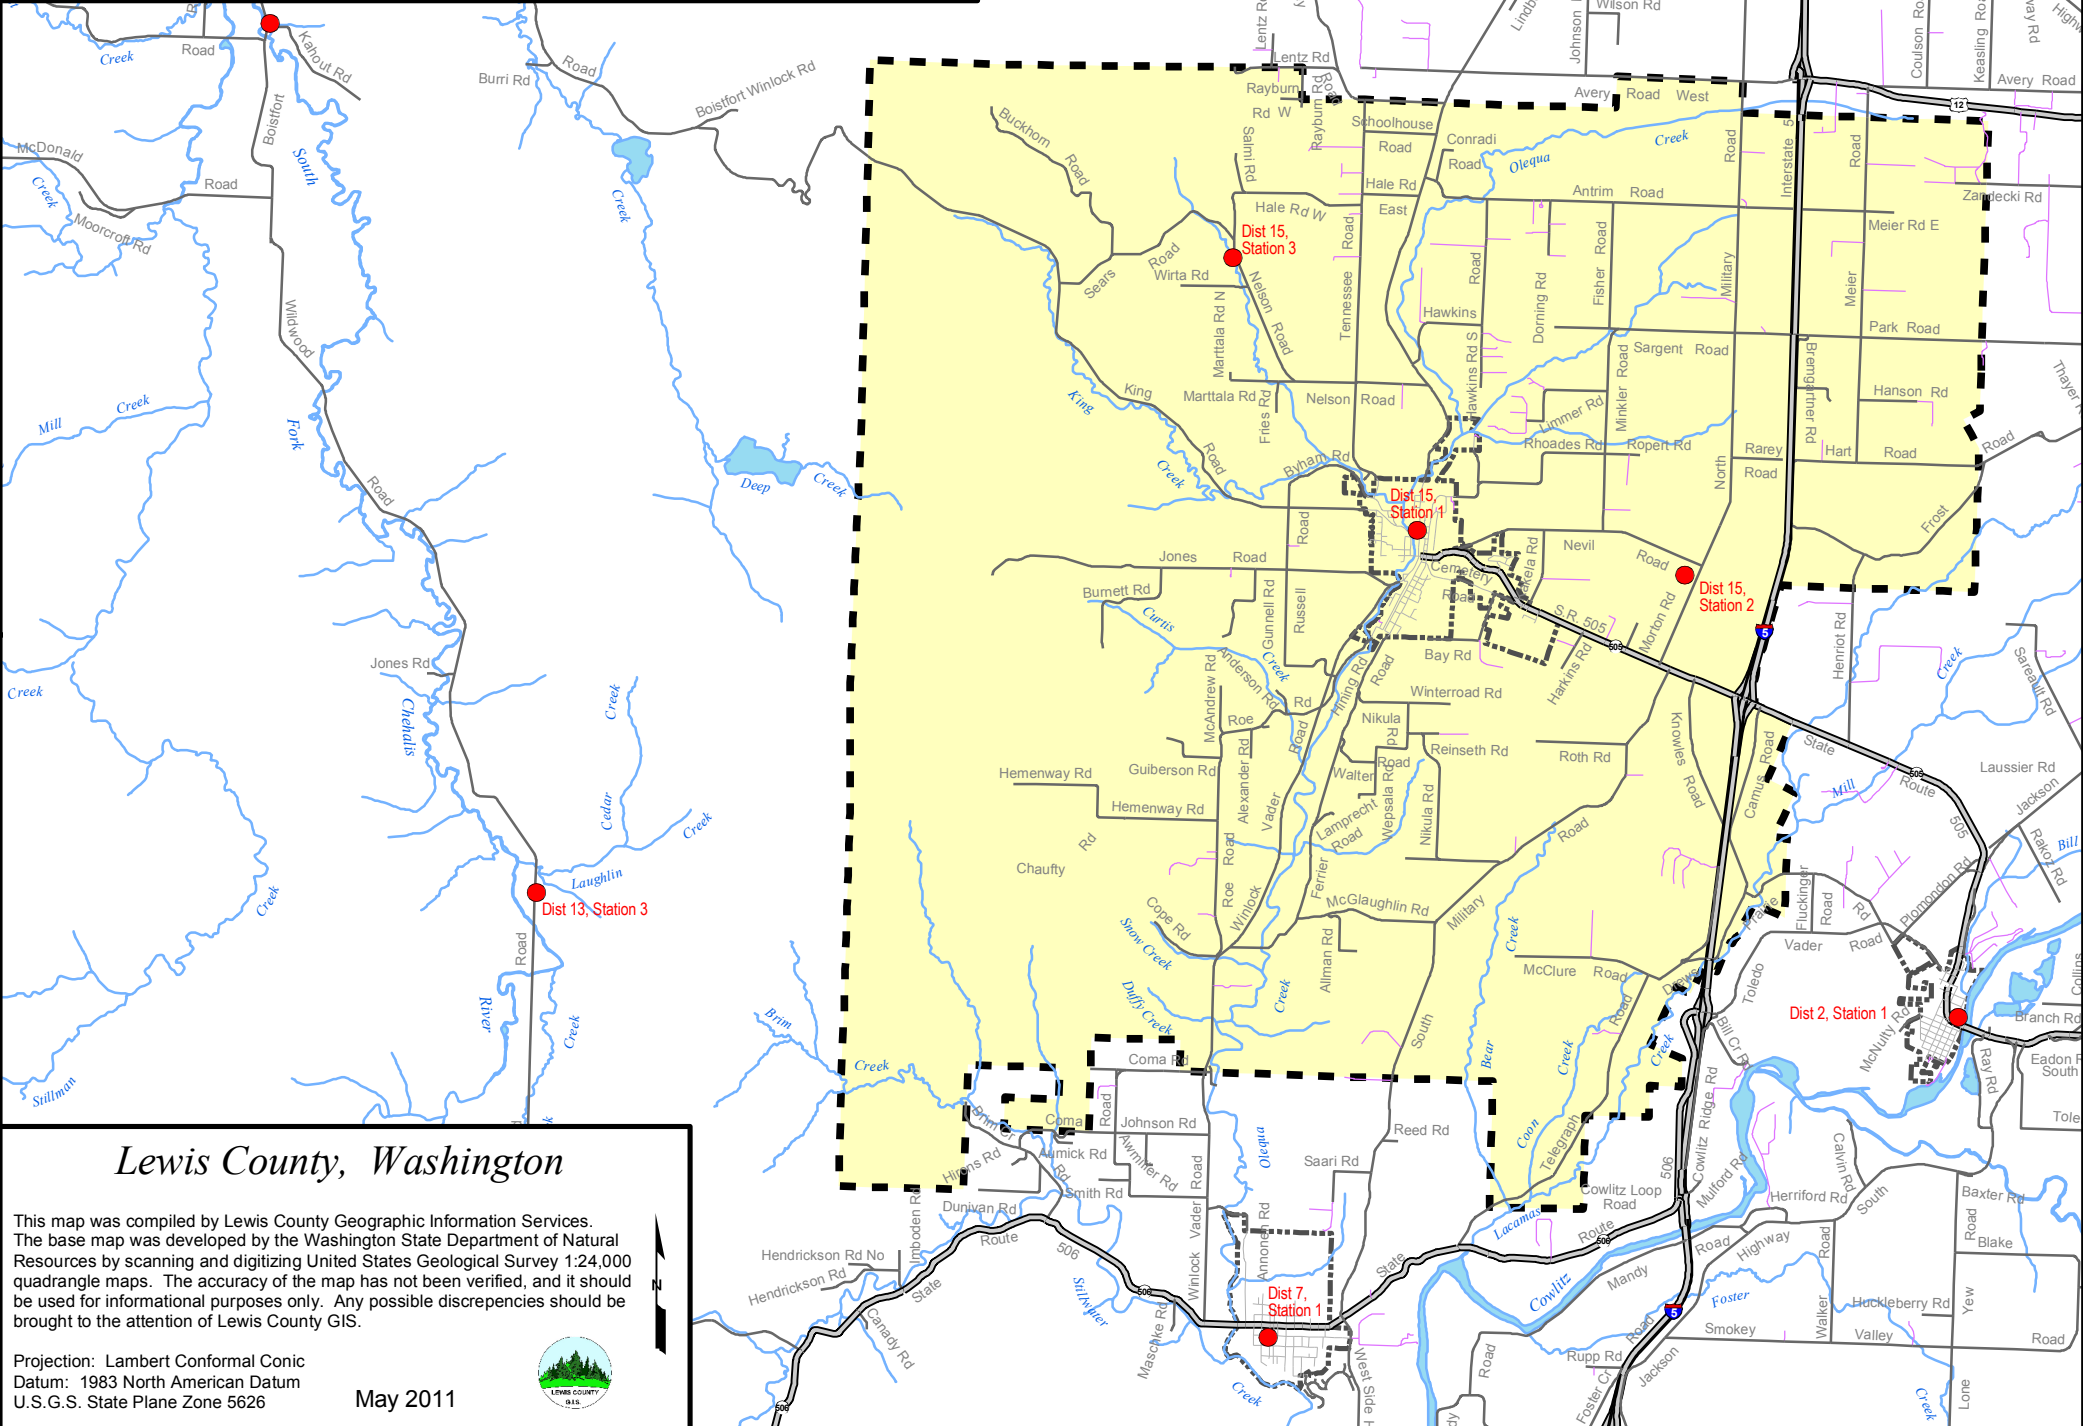

Lewis County Fire Districts

Fire District #15 - Winlock

Lewis County, Washington

This map was compiled by Lewis County Geographic Information Services. The base map was developed by the Washington State Department of Natural Resources by scanning and digitizing United States Geological Survey 1:24,000 quadrangle maps. The accuracy of the map has not been verified, and it should be used for informational purposes only. Any possible discrepancies should be brought to the attention of Lewis County GIS.

Projection: Lambert Conformal Conic
 Datum: 1983 North American Datum
 U.S.G.S. State Plane Zone 5626

May 2011