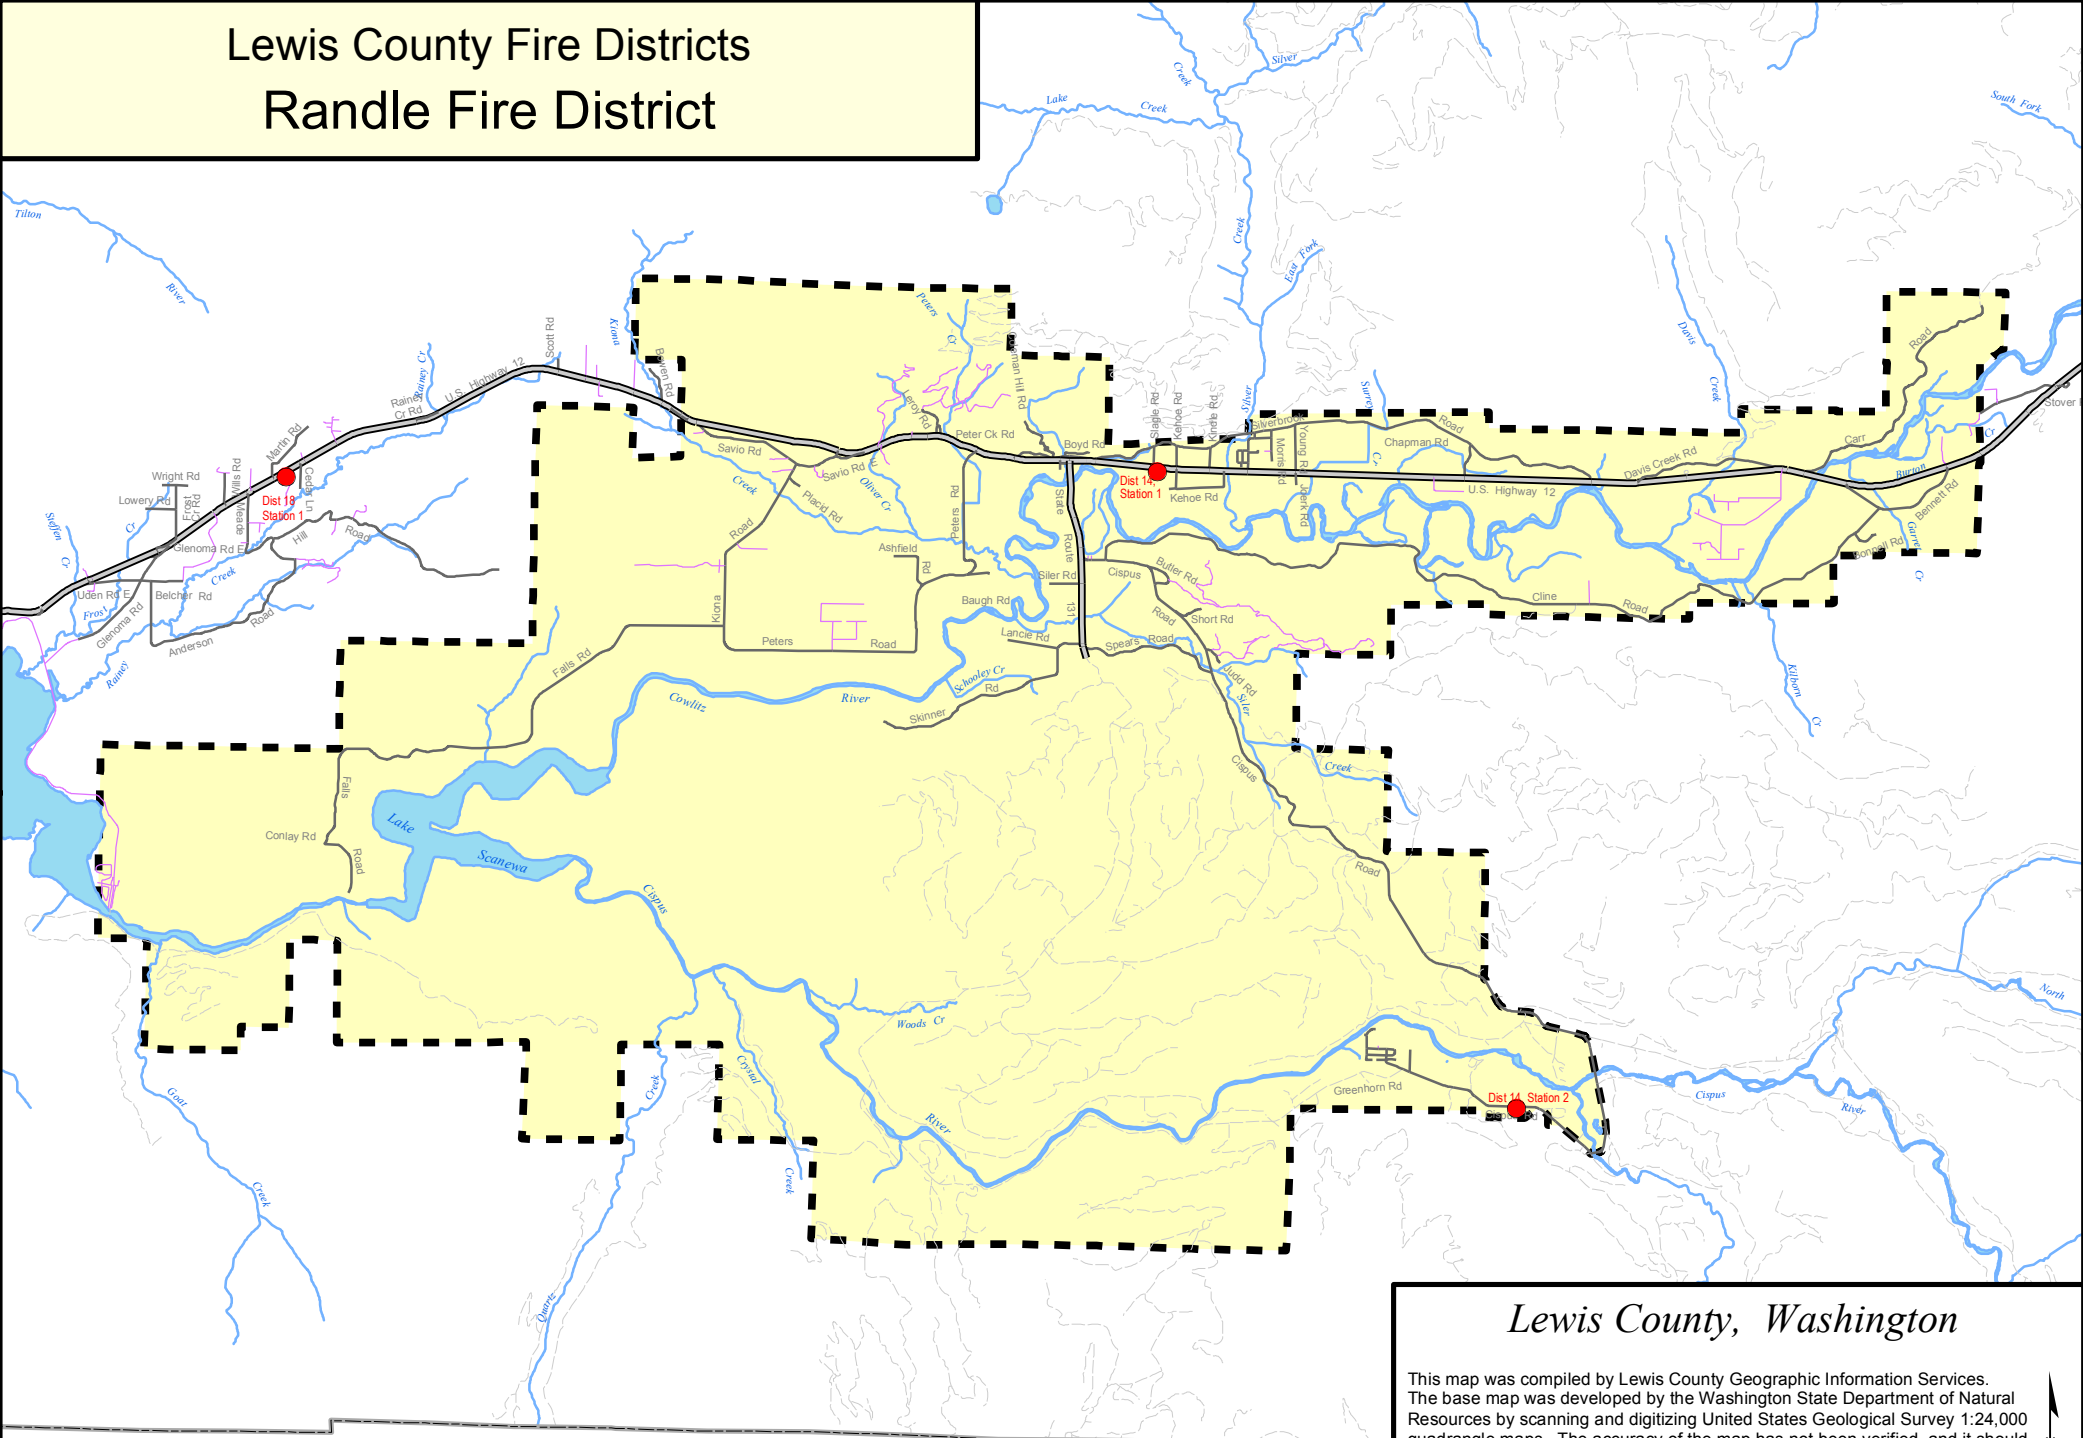

# Lewis County Fire Districts

## Randle Fire District

### Lewis County, Washington

This map was compiled by Lewis County Geographic Information Services. The base map was developed by the Washington State Department of Natural Resources by scanning and digitizing United States Geological Survey 1:24,000 quadrangle maps. The accuracy of the map has not been verified, and it should be used for informational purposes only. Any possible discrepancies should be brought to the attention of Lewis County GIS.

Projection: Lambert Conformal Conic  
Datum: 1983 North American Datum  
U.S.G.S. State Plane Zone 5626

November 2009