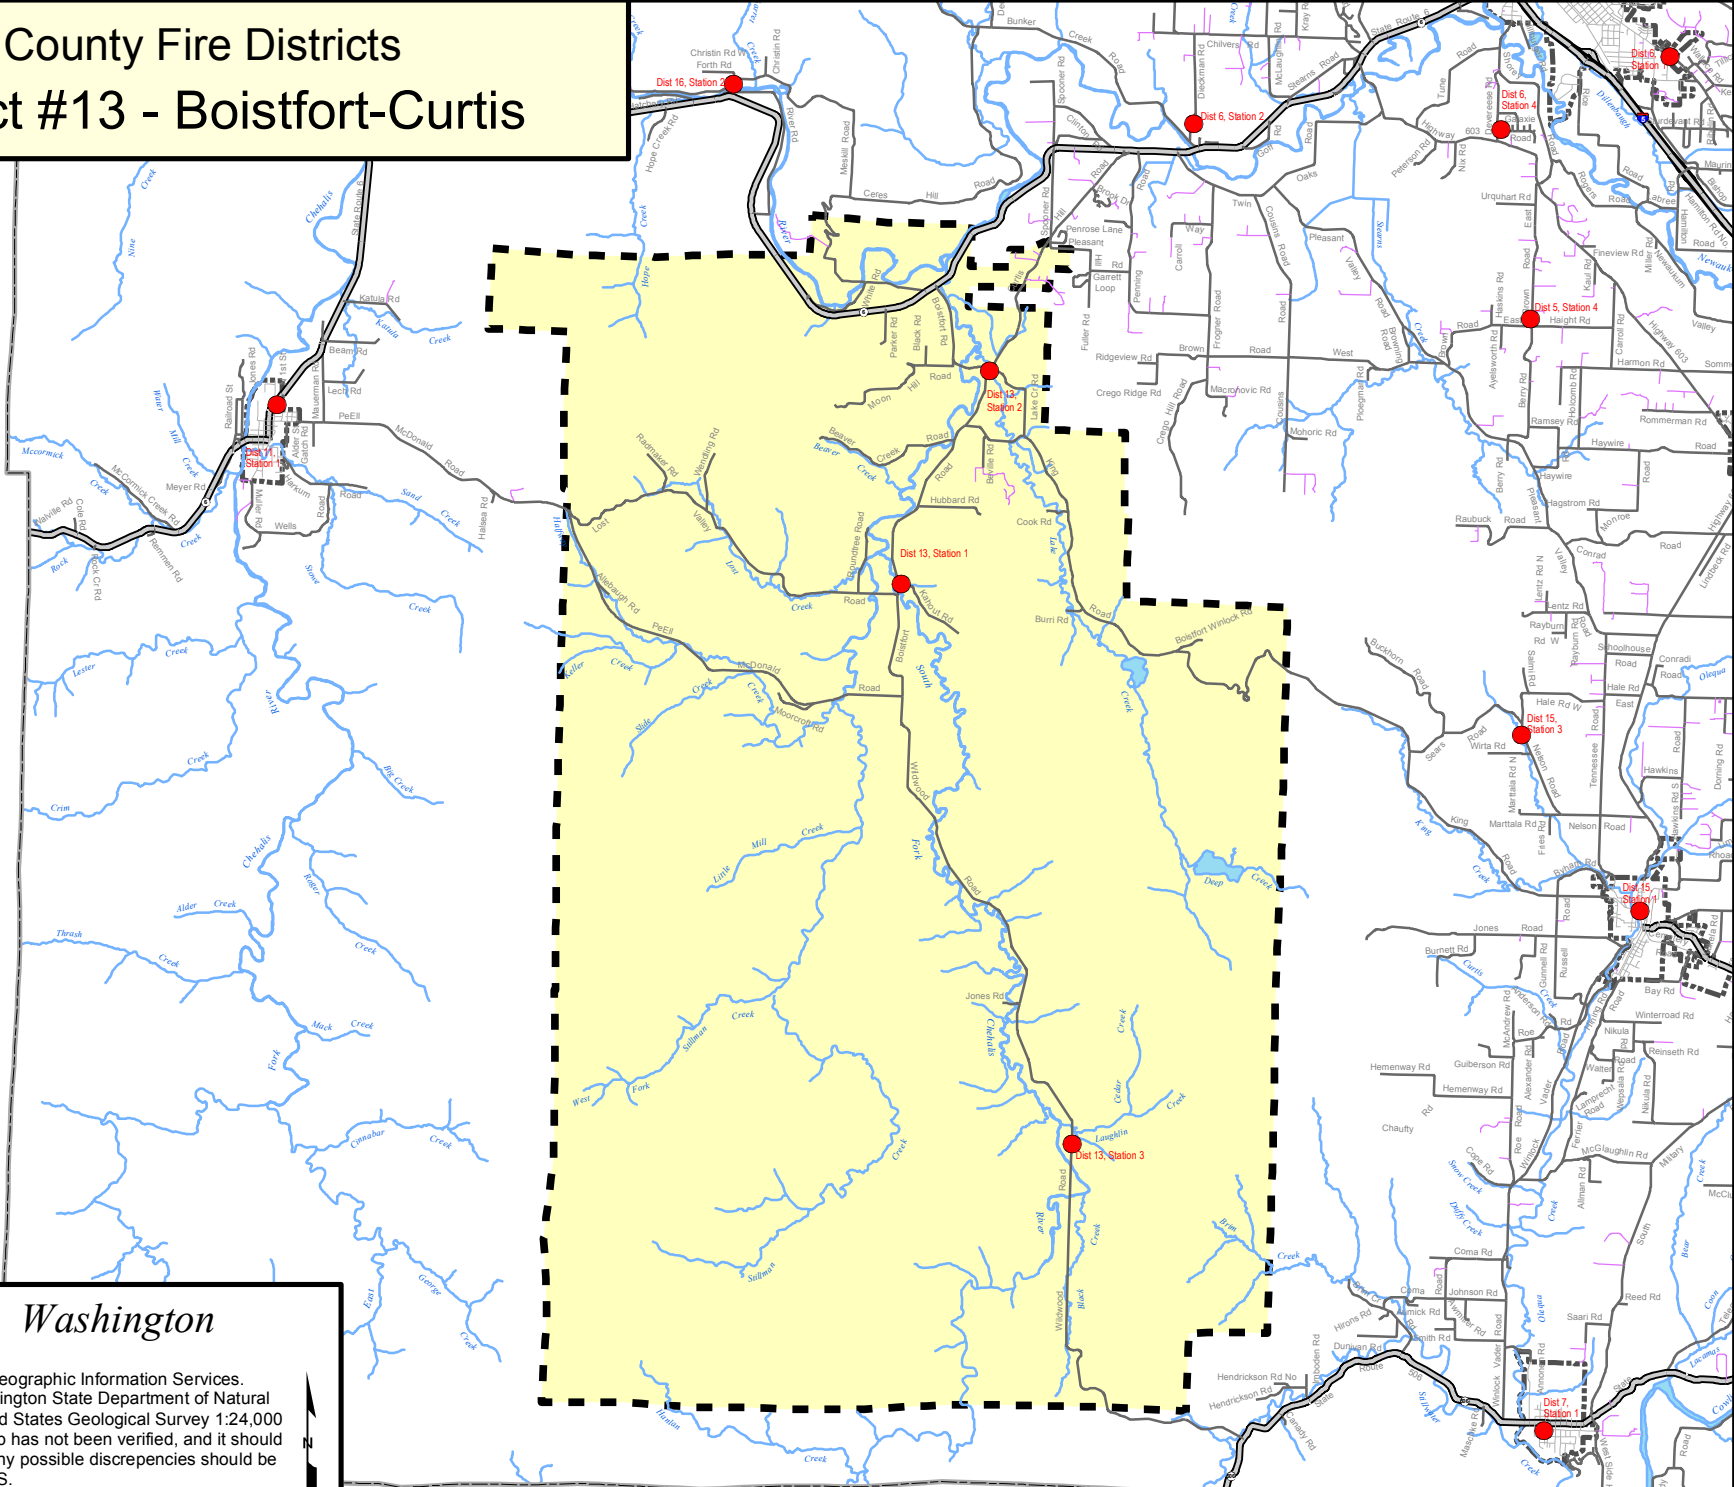

Lewis County Fire Districts

Fire District #13 - Boistfort-Curtis

Lewis County, Washington

This map was compiled by Lewis County Geographic Information Services. The base map was developed by the Washington State Department of Natural Resources by scanning and digitizing United States Geological Survey 1:24,000 quadrangle maps. The accuracy of the map has not been verified, and it should be used for informational purposes only. Any possible discrepancies should be brought to the attention of Lewis County GIS.

Projection: Lambert Conformal Conic
Datum: 1983 North American Datum
U.S.G.S. State Plane Zone 5626

May 2011