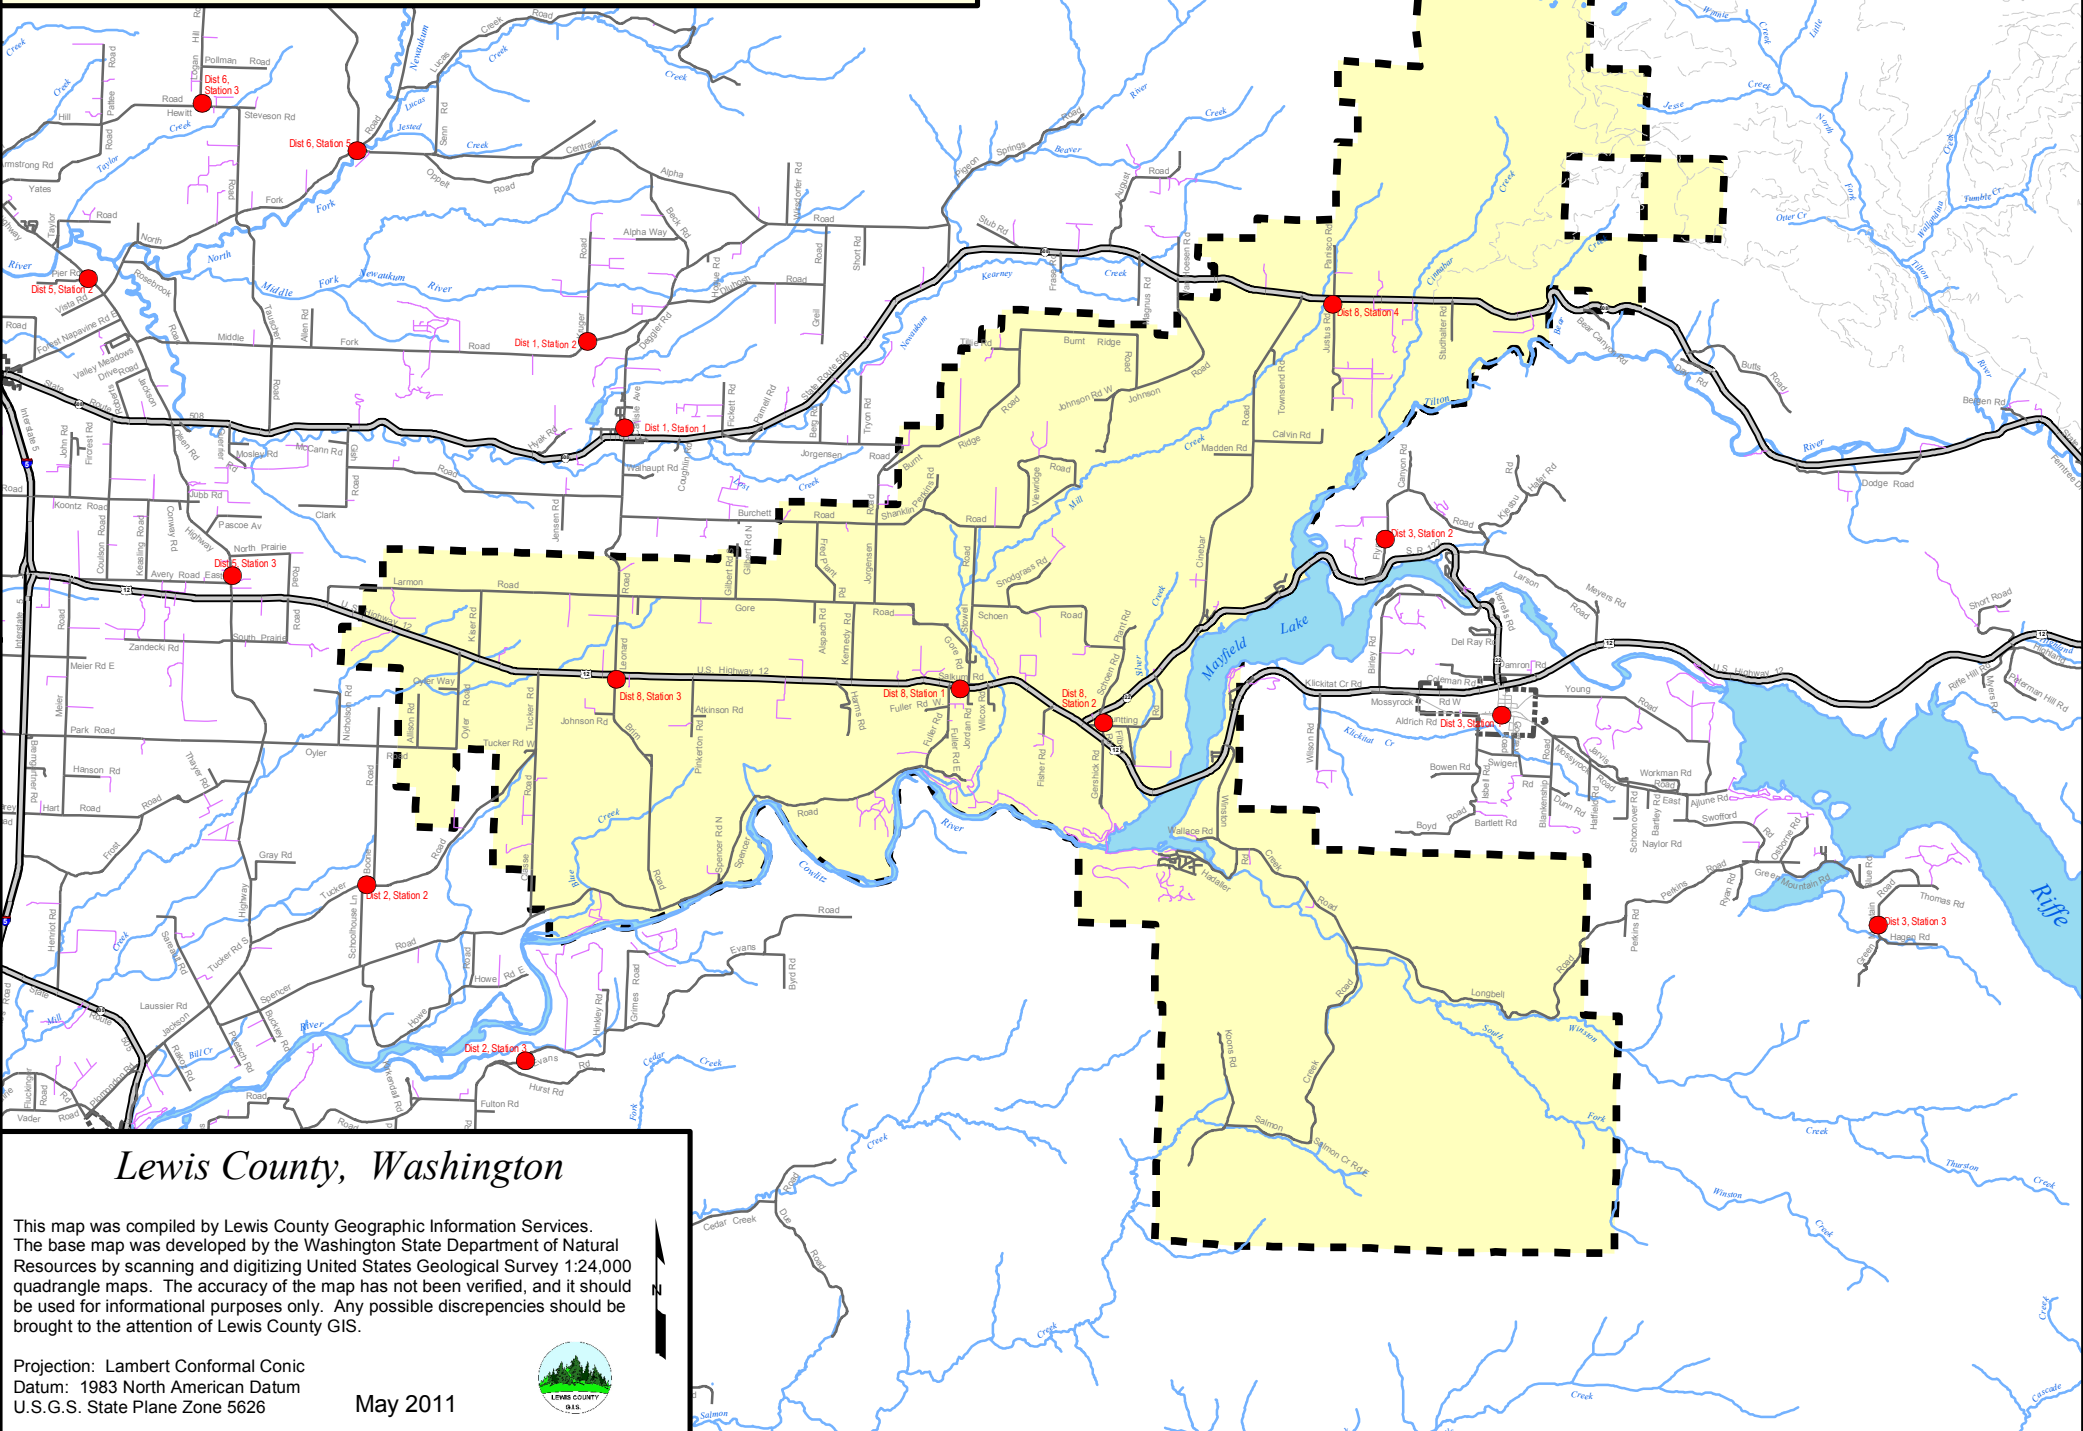

Lewis County Fire Districts

Fire District #8 - Salkum

Lewis County, Washington

This map was compiled by Lewis County Geographic Information Services. The base map was developed by the Washington State Department of Natural Resources by scanning and digitizing United States Geological Survey 1:24,000 quadrangle maps. The accuracy of the map has not been verified, and it should be used for informational purposes only. Any possible discrepancies should be brought to the attention of Lewis County GIS.

Projection: Lambert Conformal Conic
 Datum: 1983 North American Datum
 U.S.G.S. State Plane Zone 5626

May 2011