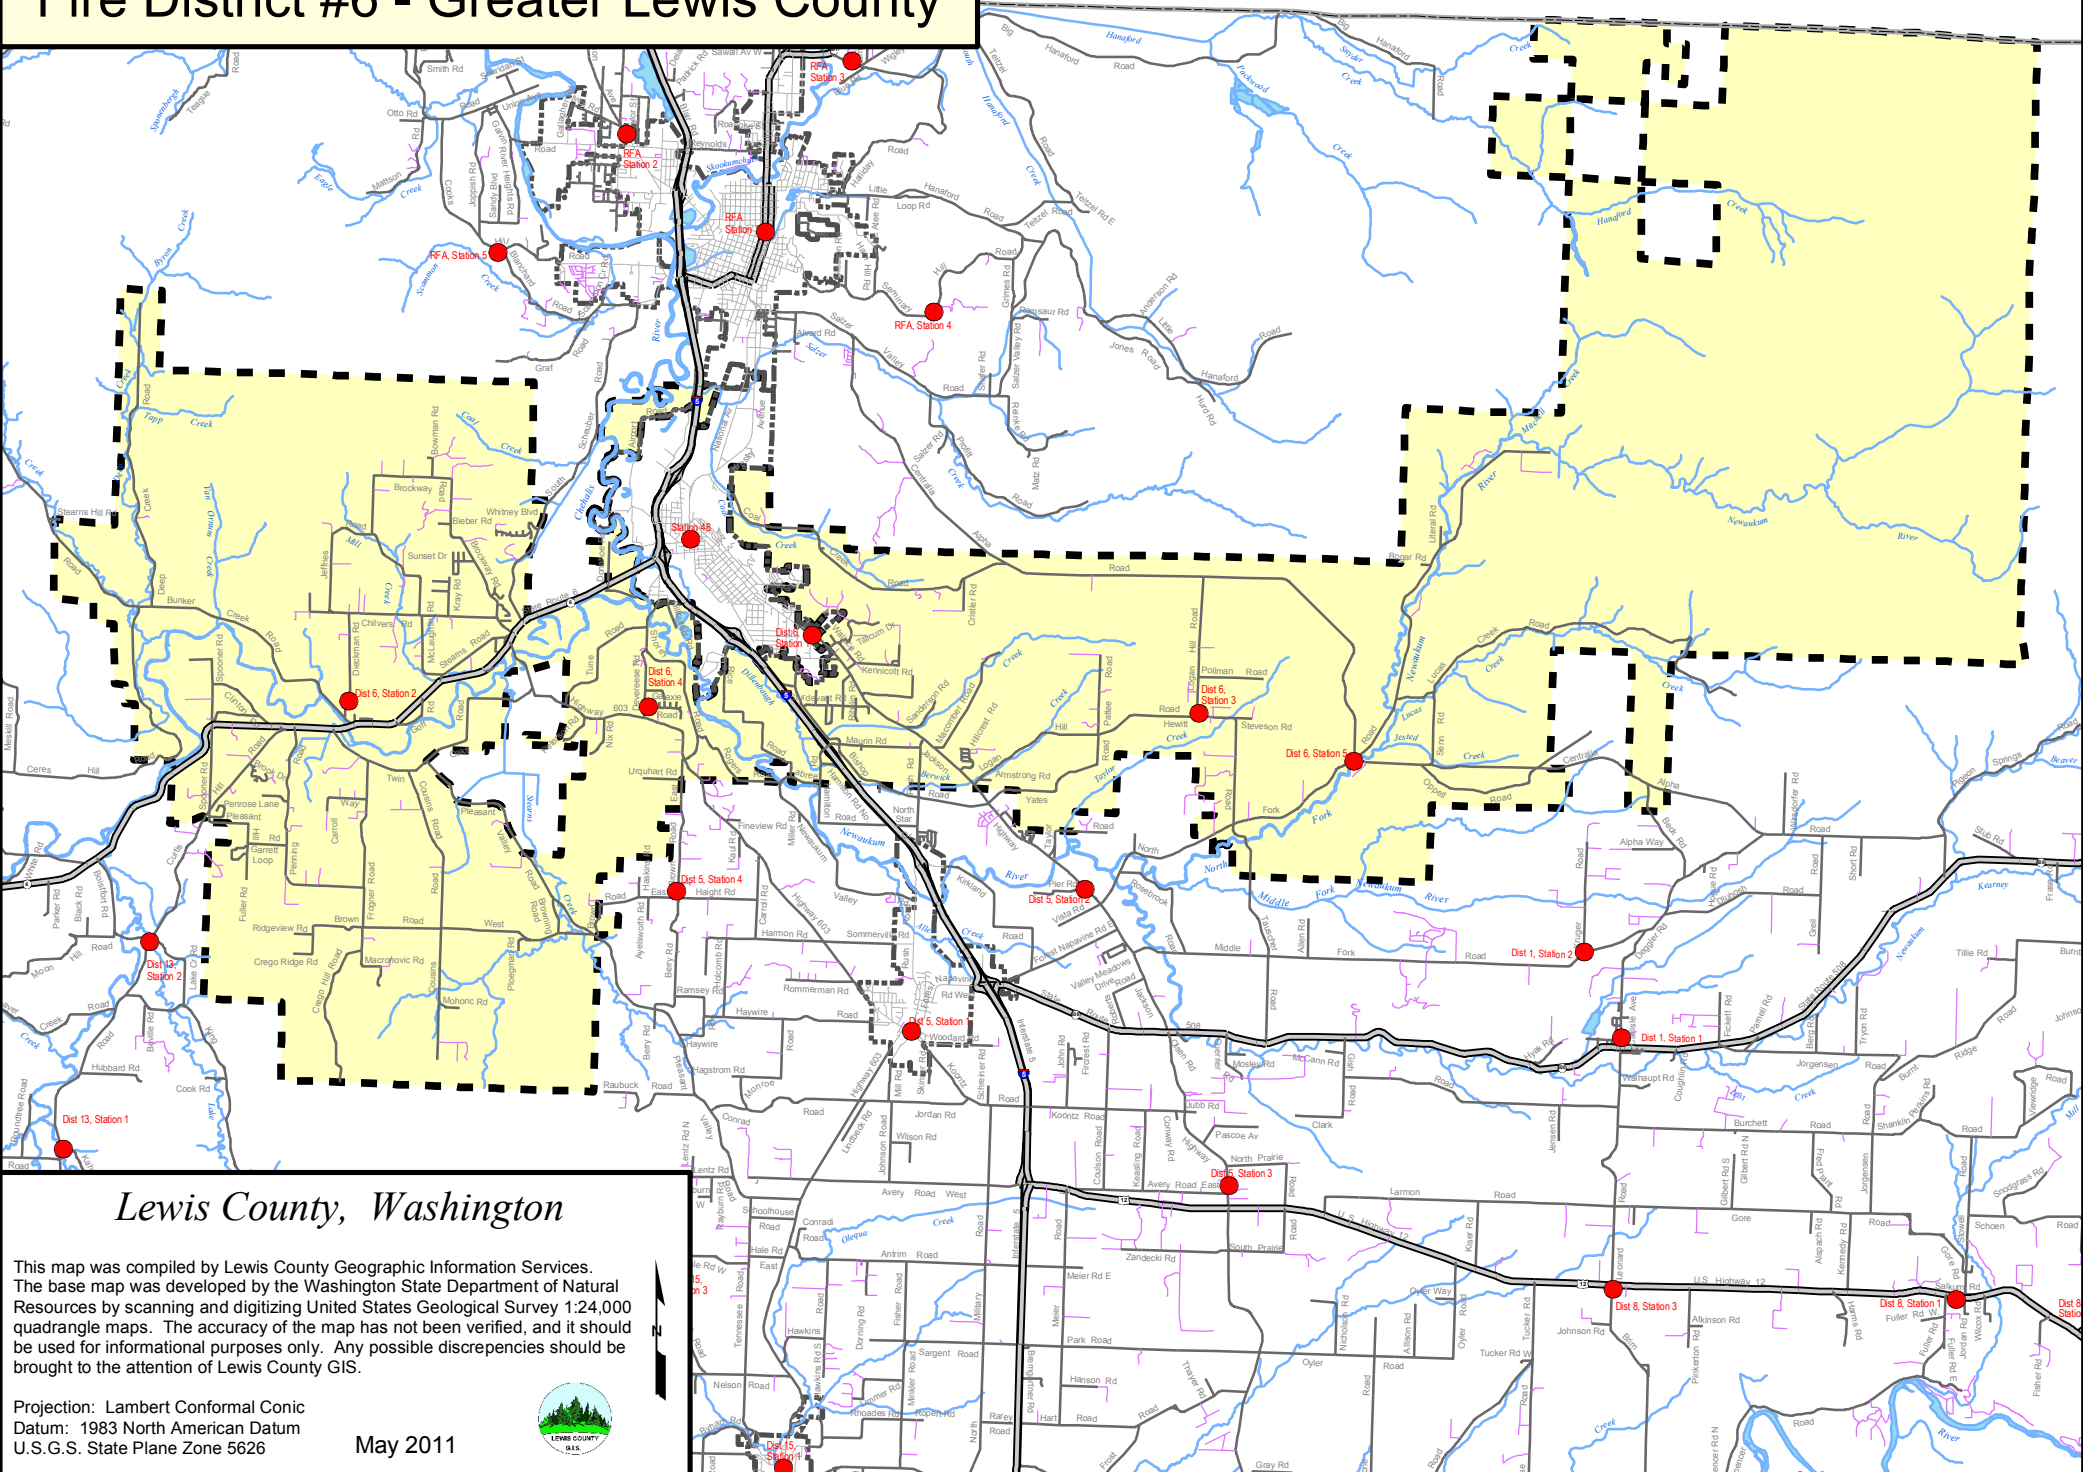

# Lewis County Fire Districts

## Fire District #6 - Greater Lewis County

### Lewis County, Washington

This map was compiled by Lewis County Geographic Information Services. The base map was developed by the Washington State Department of Natural Resources by scanning and digitizing United States Geological Survey 1:24,000 quadrangle maps. The accuracy of the map has not been verified, and it should be used for informational purposes only. Any possible discrepancies should be brought to the attention of Lewis County GIS.

Projection: Lambert Conformal Conic  
 Datum: 1983 North American Datum  
 U.S.G.S. State Plane Zone 5626  
 May 2011