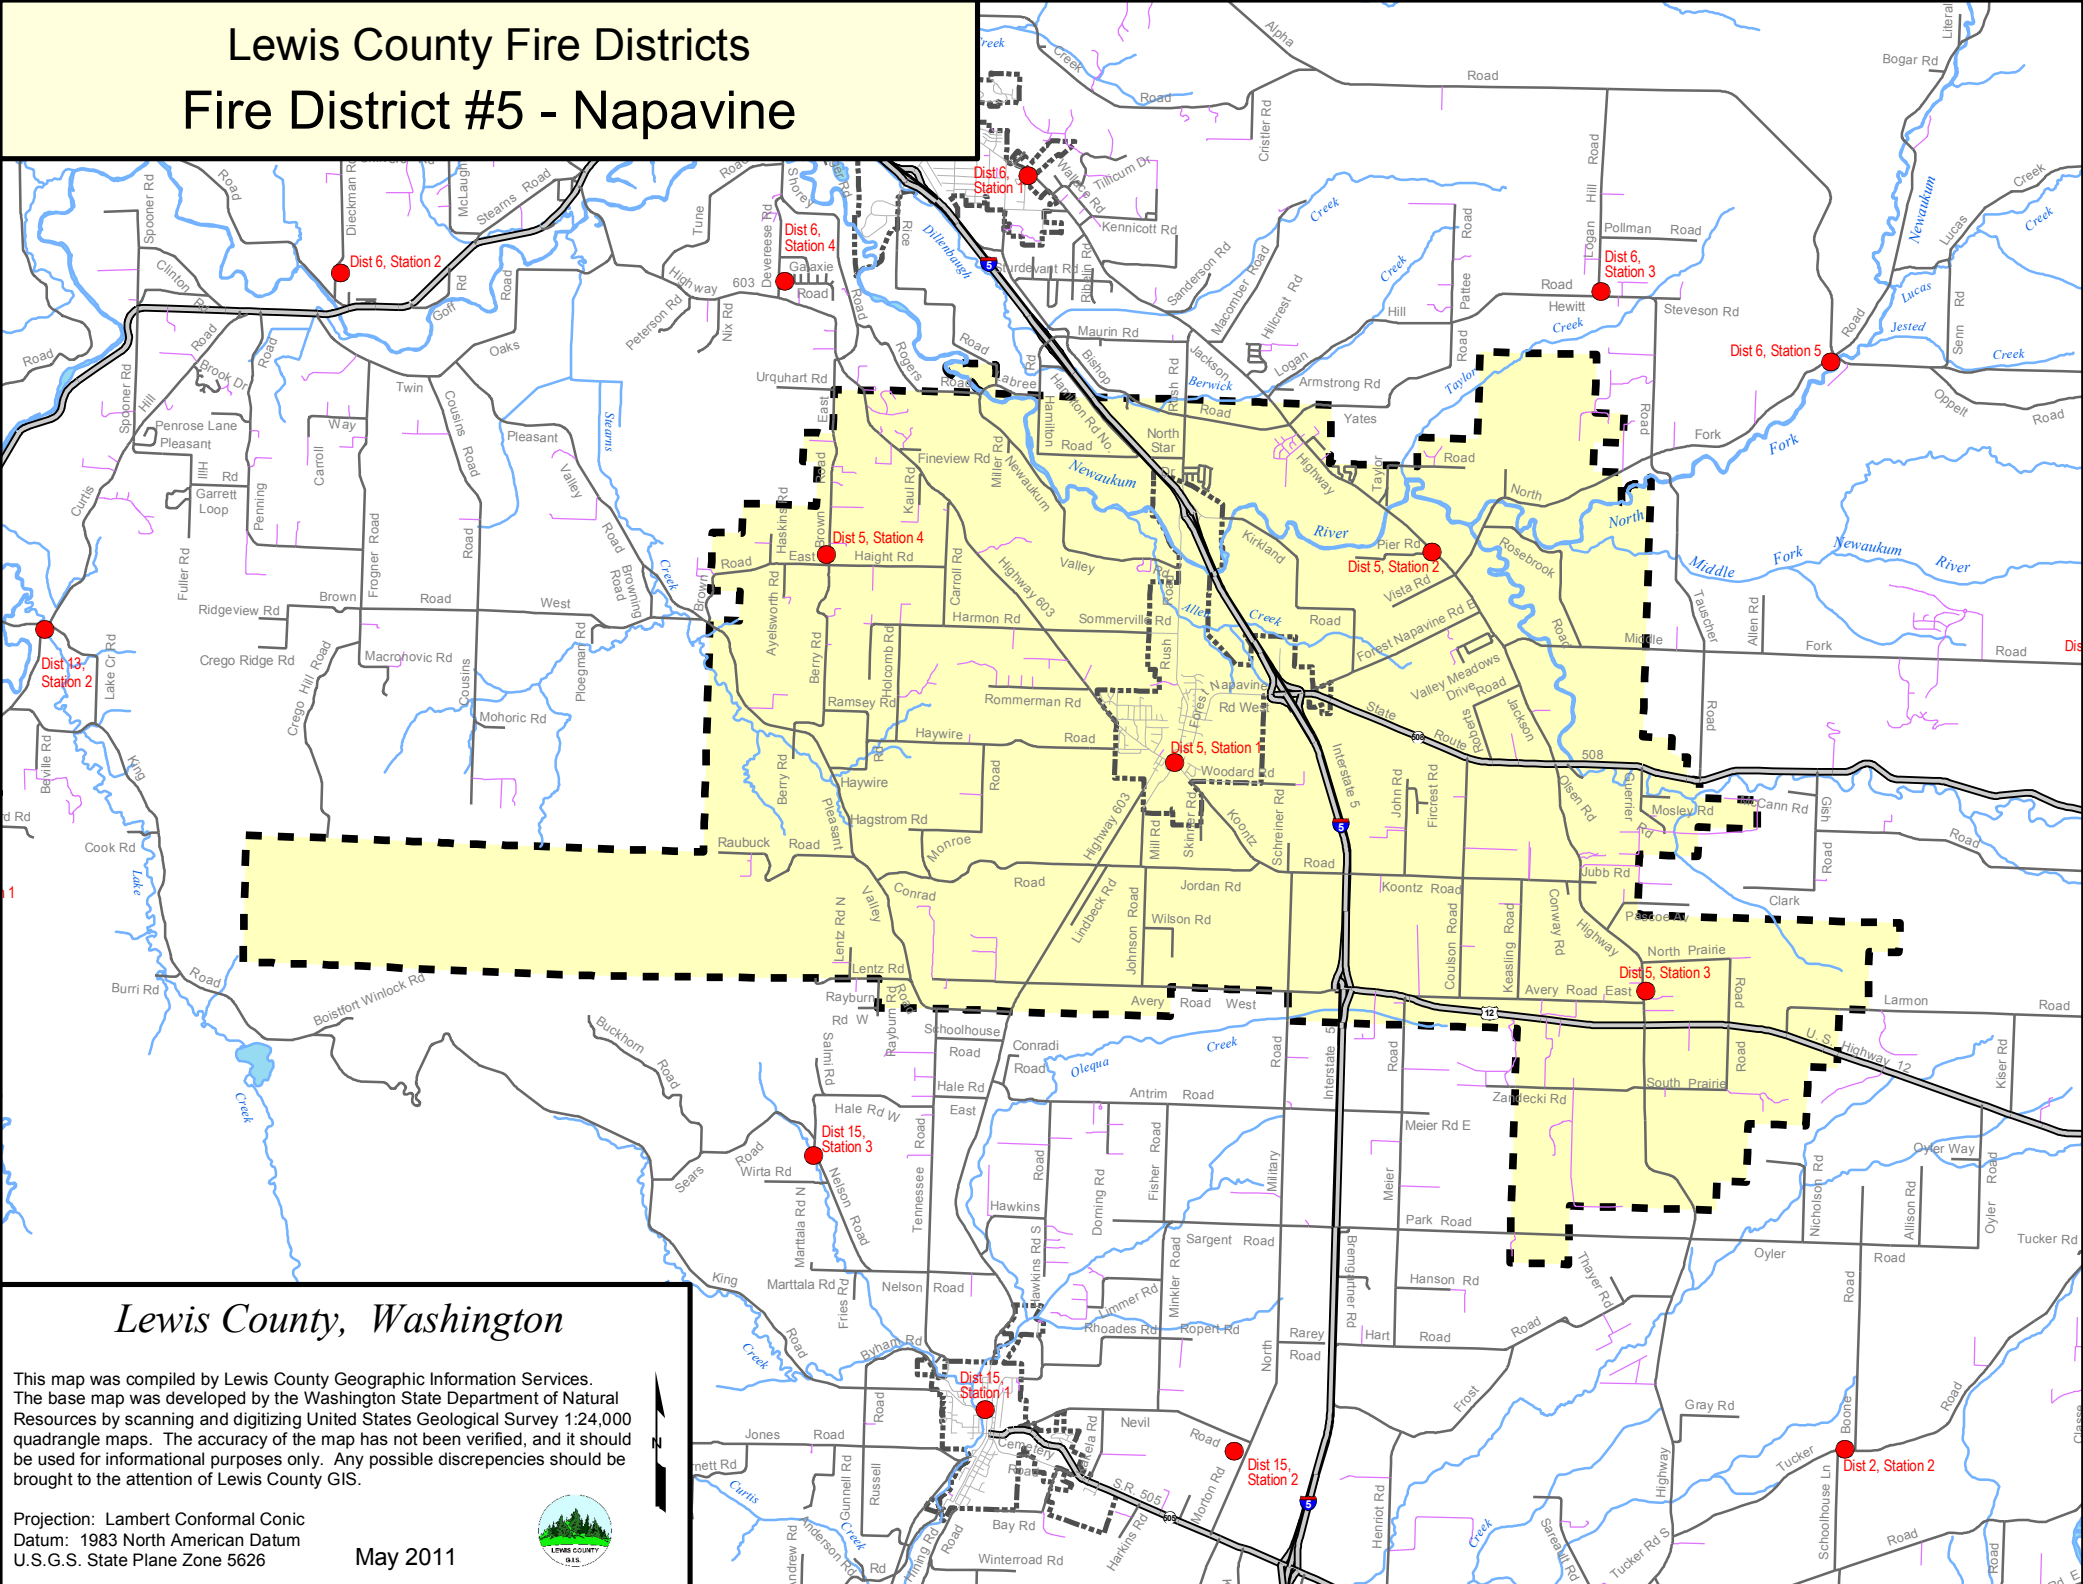

Lewis County Fire Districts

Fire District #5 - Napavine

Lewis County, Washington

This map was compiled by Lewis County Geographic Information Services. The base map was developed by the Washington State Department of Natural Resources by scanning and digitizing United States Geological Survey 1:24,000 quadrangle maps. The accuracy of the map has not been verified, and it should be used for informational purposes only. Any possible discrepancies should be brought to the attention of Lewis County GIS.

Projection: Lambert Conformal Conic
 Datum: 1983 North American Datum
 U.S.G.S. State Plane Zone 5626

May 2011