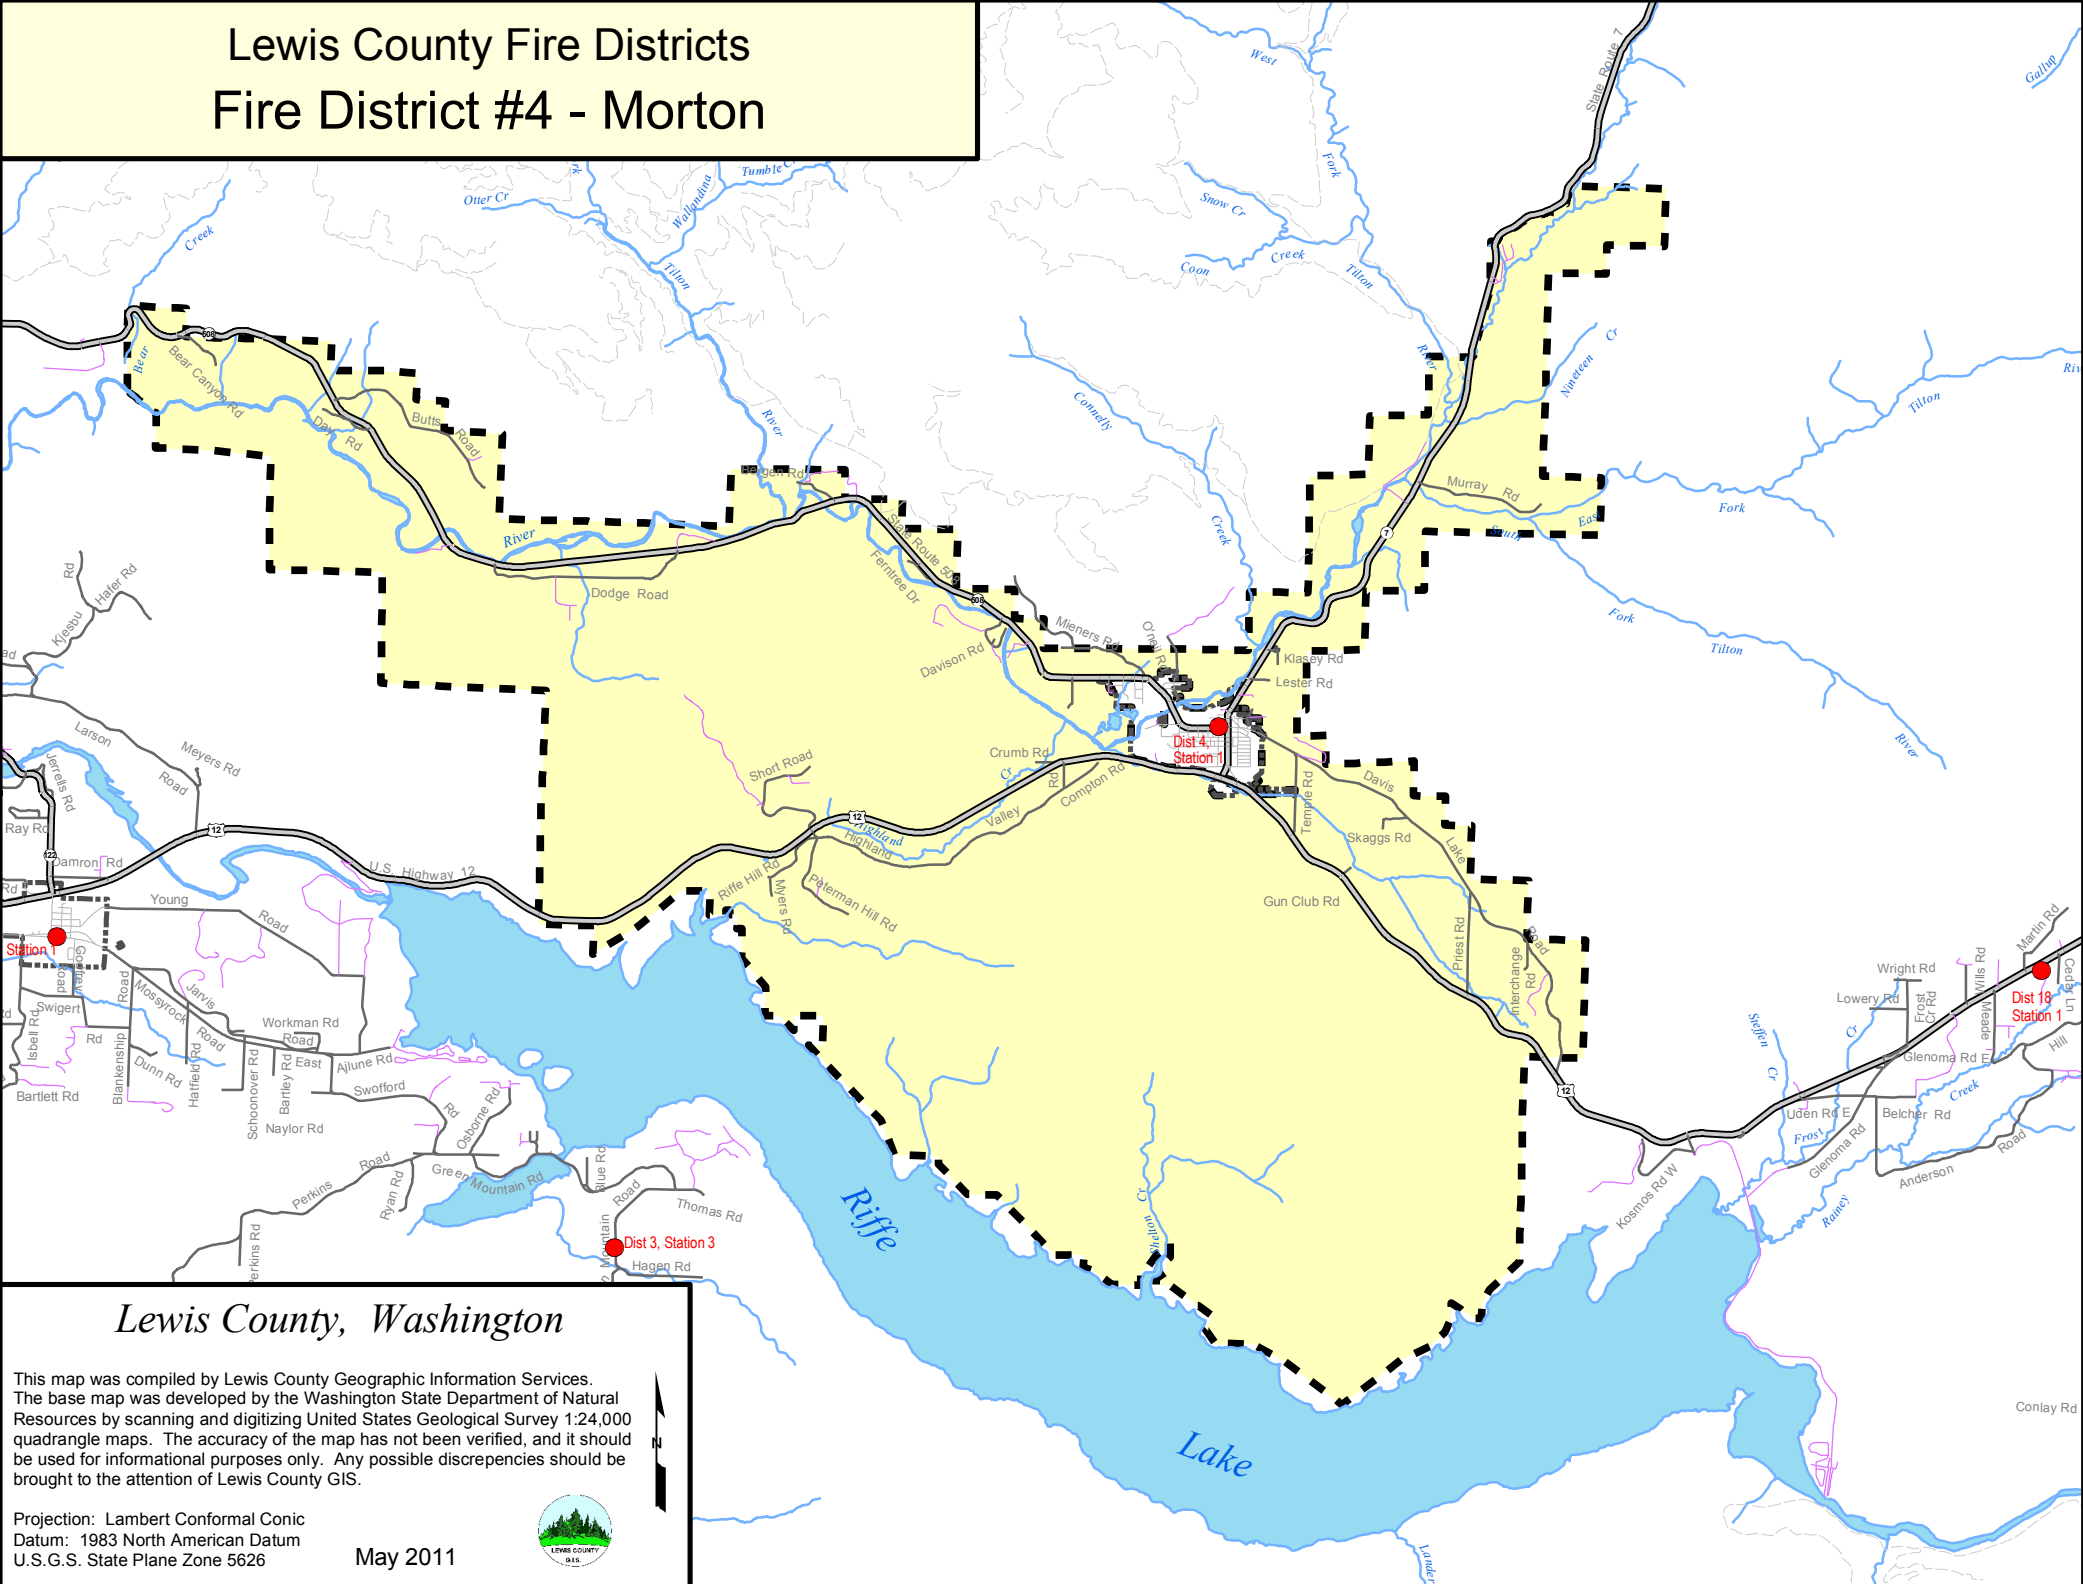

Lewis County Fire Districts

Fire District #4 - Morton

Lewis County, Washington

This map was compiled by Lewis County Geographic Information Services. The base map was developed by the Washington State Department of Natural Resources by scanning and digitizing United States Geological Survey 1:24,000 quadrangle maps. The accuracy of the map has not been verified, and it should be used for informational purposes only. Any possible discrepancies should be brought to the attention of Lewis County GIS.

Projection: Lambert Conformal Conic
Datum: 1983 North American Datum
U.S.G.S. State Plane Zone 5626

May 2011