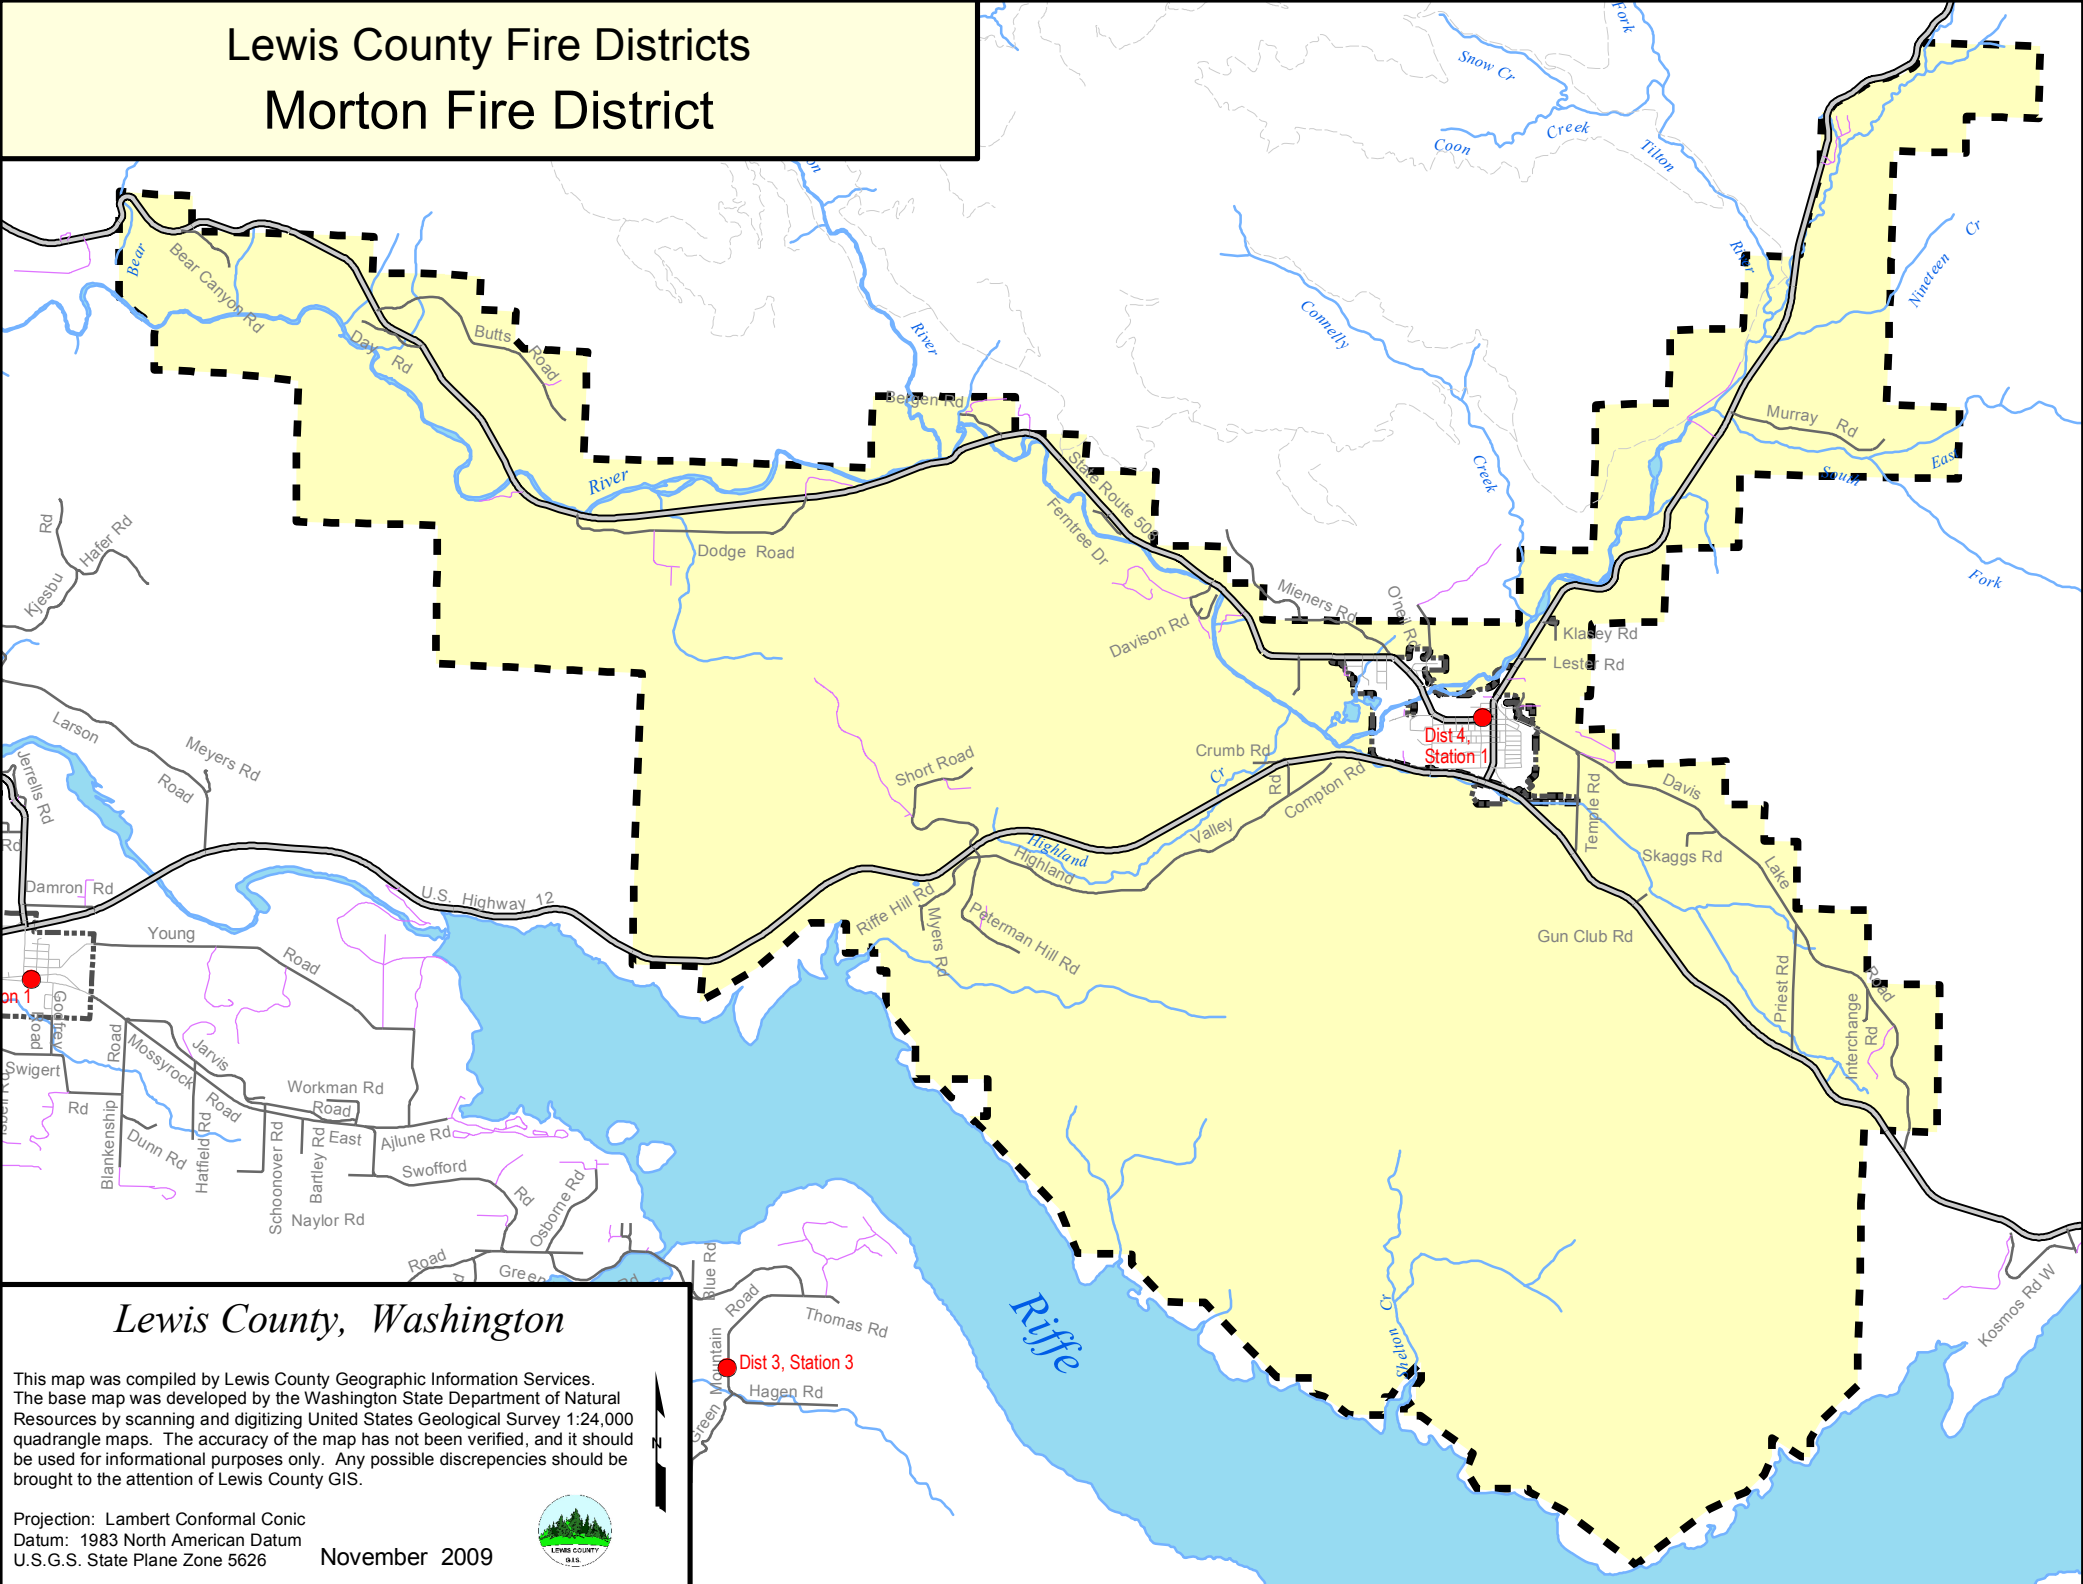

Lewis County Fire Districts

Morton Fire District

Lewis County, Washington

This map was compiled by Lewis County Geographic Information Services. The base map was developed by the Washington State Department of Natural Resources by scanning and digitizing United States Geological Survey 1:24,000 quadrangle maps. The accuracy of the map has not been verified, and it should be used for informational purposes only. Any possible discrepancies should be brought to the attention of Lewis County GIS.

Projection: Lambert Conformal Conic
 Datum: 1983 North American Datum
 U.S.G.S. State Plane Zone 5626

November 2009