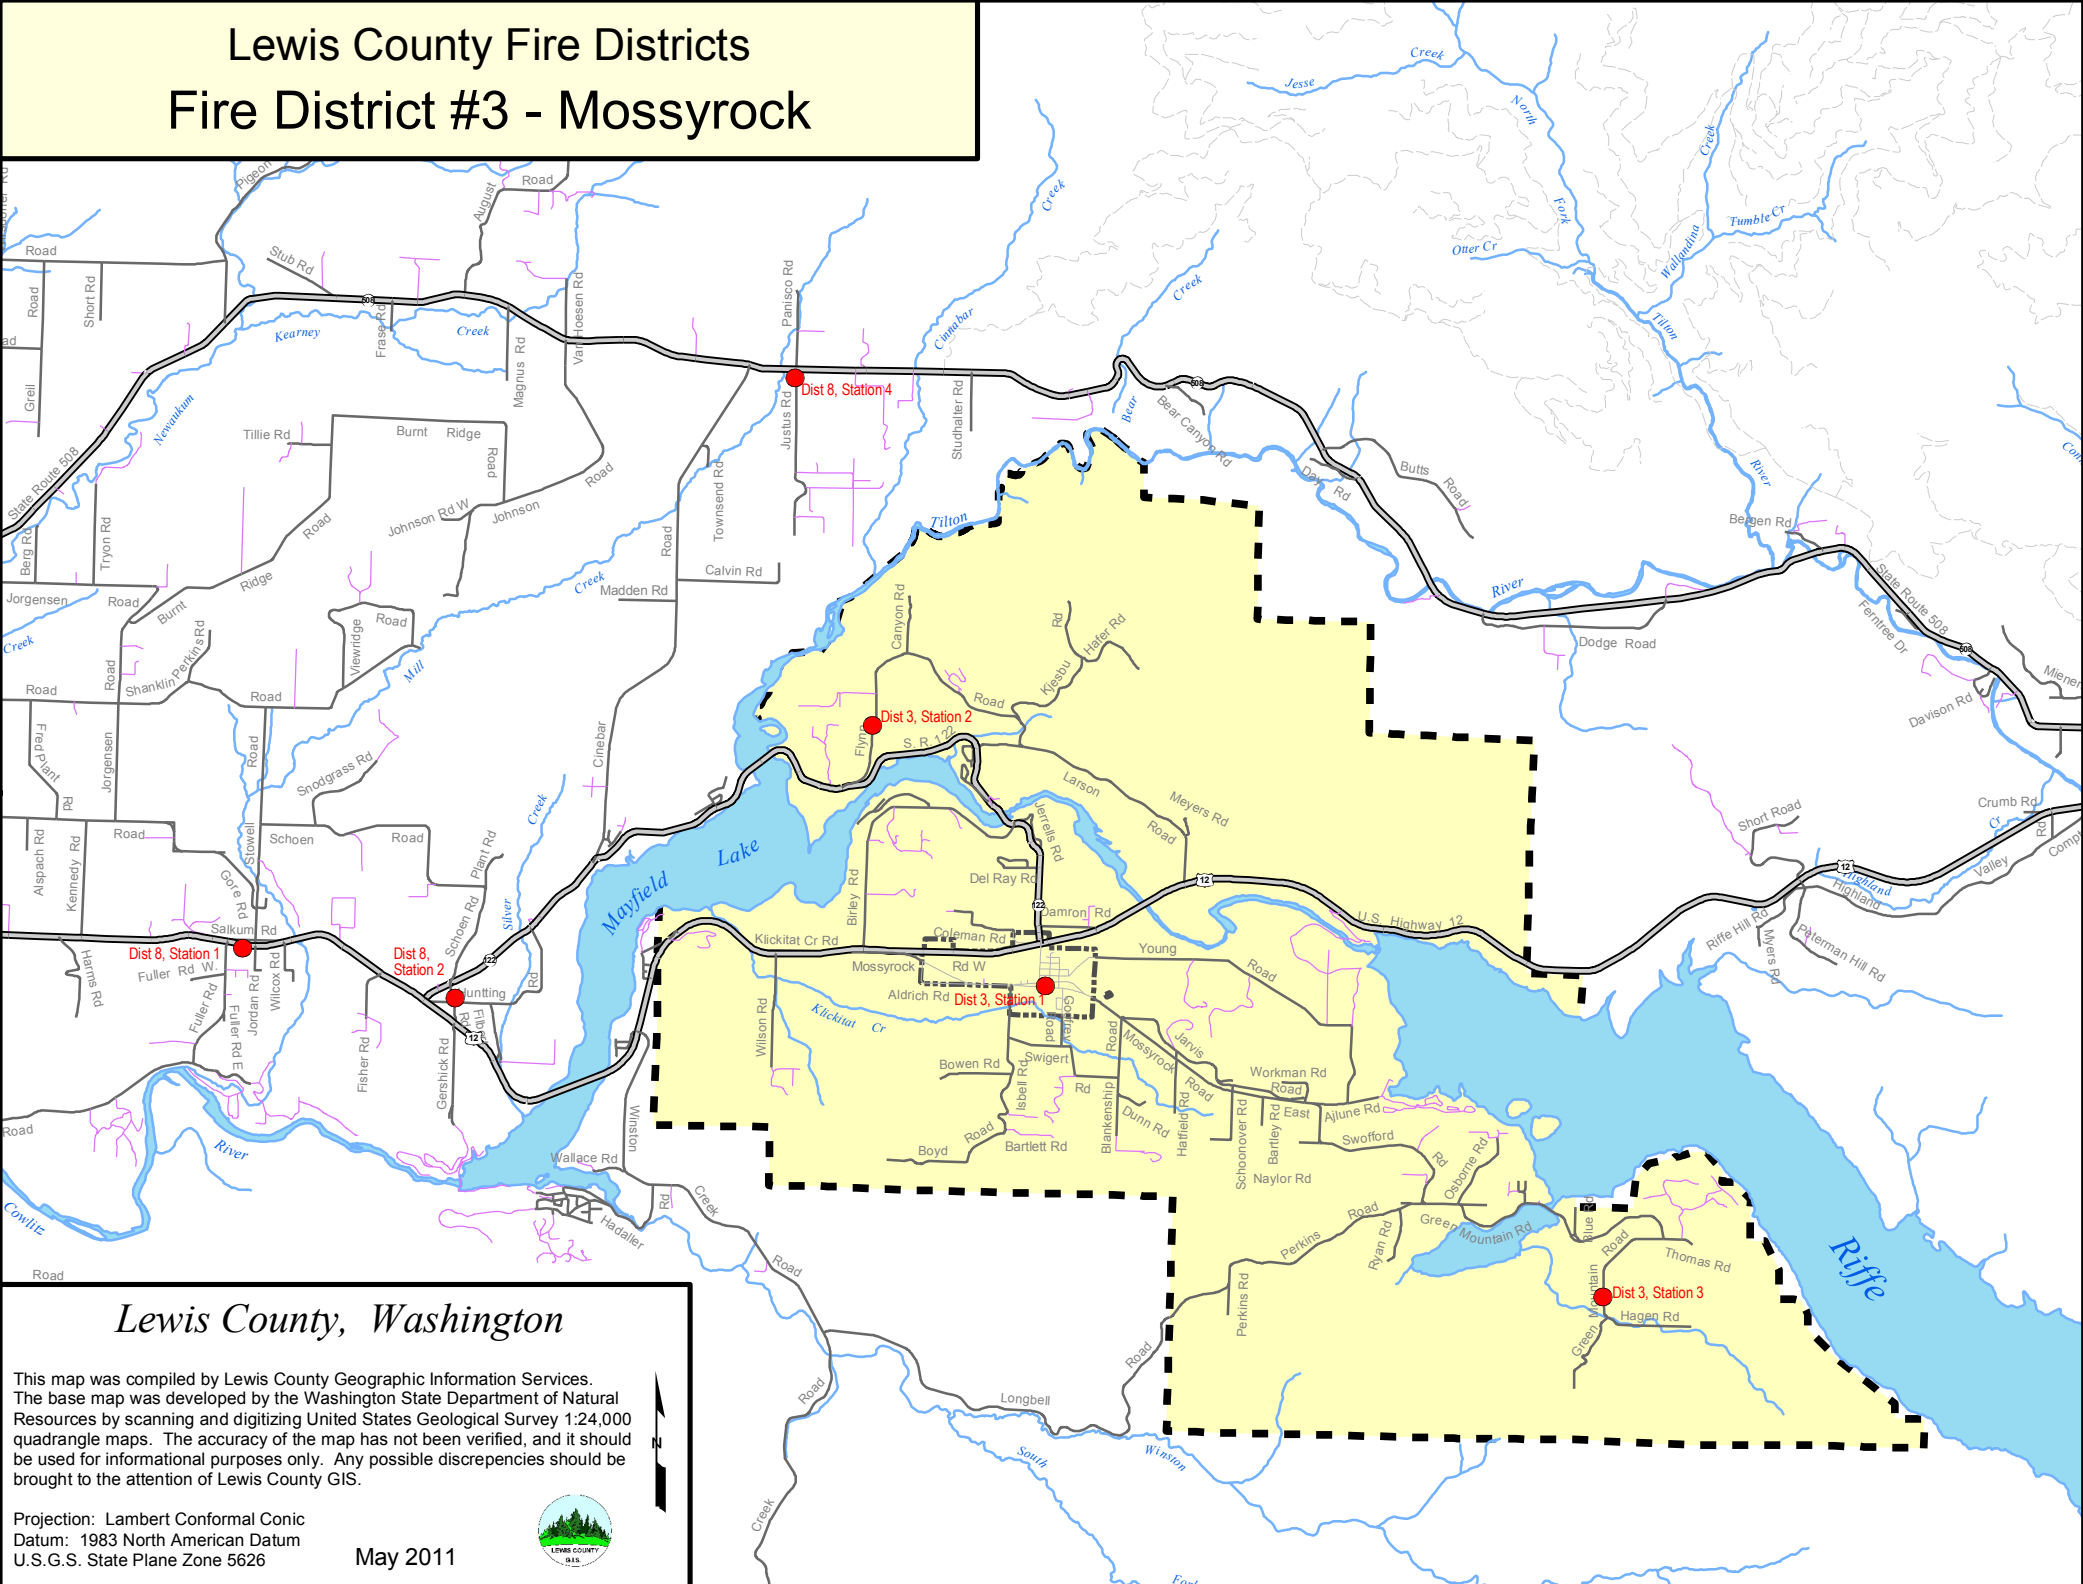

# Lewis County Fire Districts

## Fire District #3 - Mossyrock

### Lewis County, Washington

This map was compiled by Lewis County Geographic Information Services. The base map was developed by the Washington State Department of Natural Resources by scanning and digitizing United States Geological Survey 1:24,000 quadrangle maps. The accuracy of the map has not been verified, and it should be used for informational purposes only. Any possible discrepancies should be brought to the attention of Lewis County GIS.

Projection: Lambert Conformal Conic  
 Datum: 1983 North American Datum  
 U.S.G.S. State Plane Zone 5626

May 2011