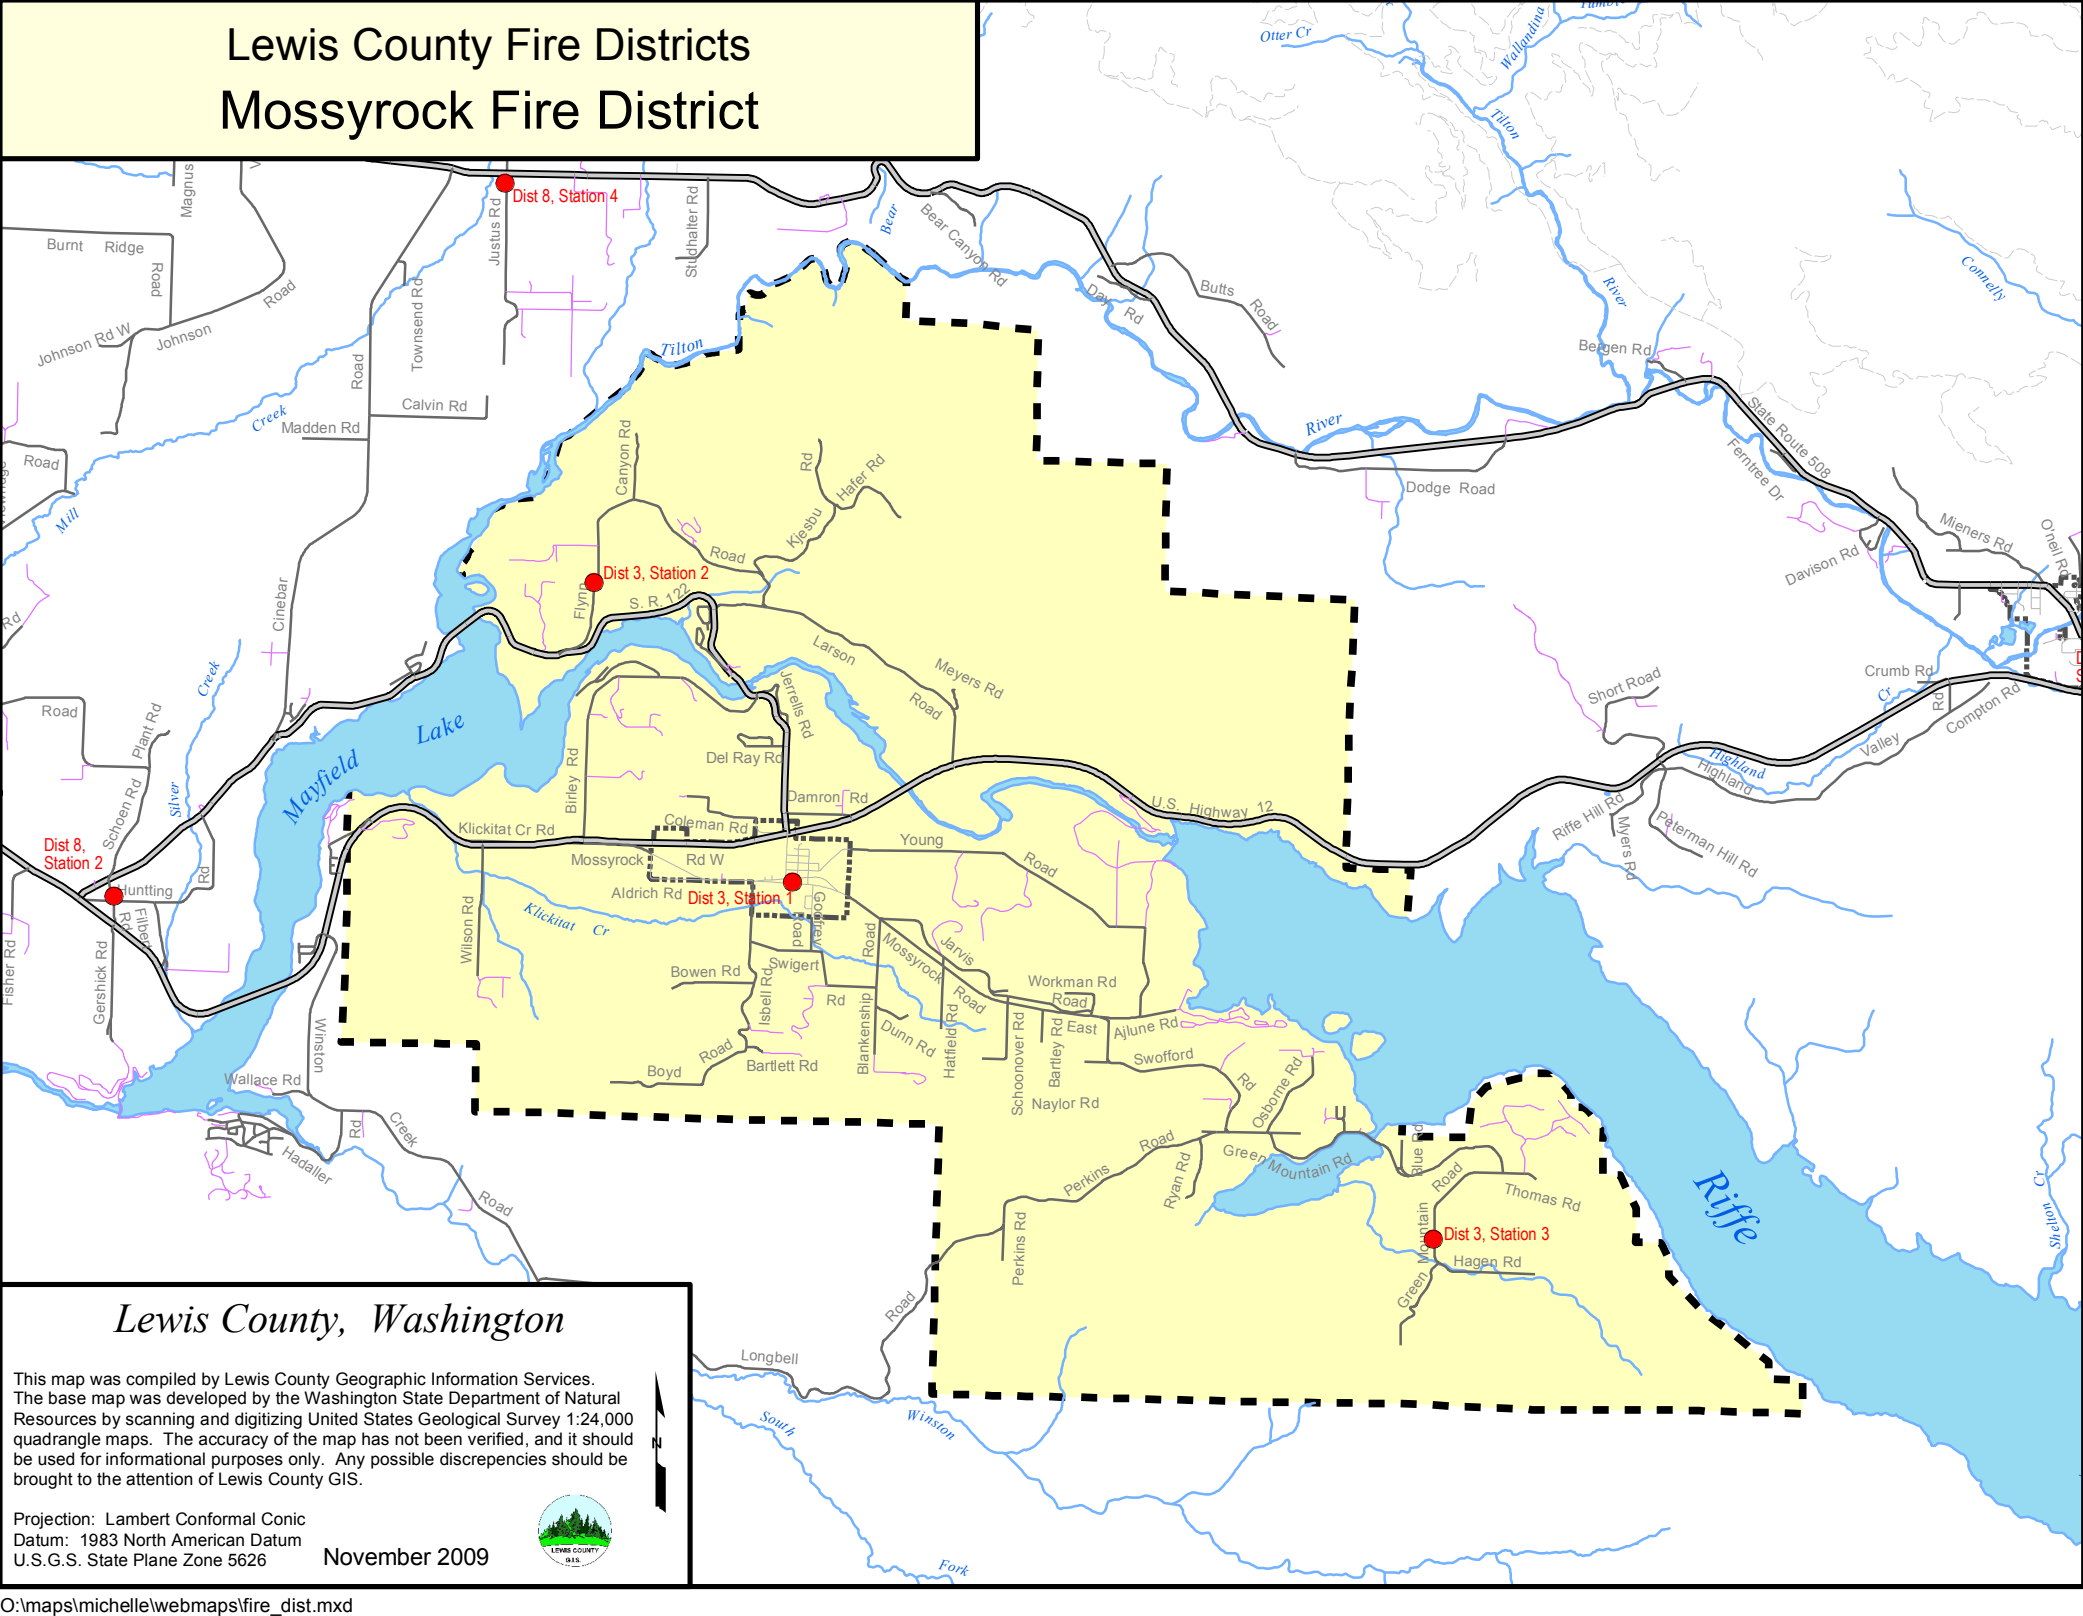

# Lewis County Fire Districts

## Mossyrock Fire District

### Lewis County, Washington

This map was compiled by Lewis County Geographic Information Services. The base map was developed by the Washington State Department of Natural Resources by scanning and digitizing United States Geological Survey 1:24,000 quadrangle maps. The accuracy of the map has not been verified, and it should be used for informational purposes only. Any possible discrepancies should be brought to the attention of Lewis County GIS.

Projection: Lambert Conformal Conic  
 Datum: 1983 North American Datum  
 U.S.G.S. State Plane Zone 5626

November 2009