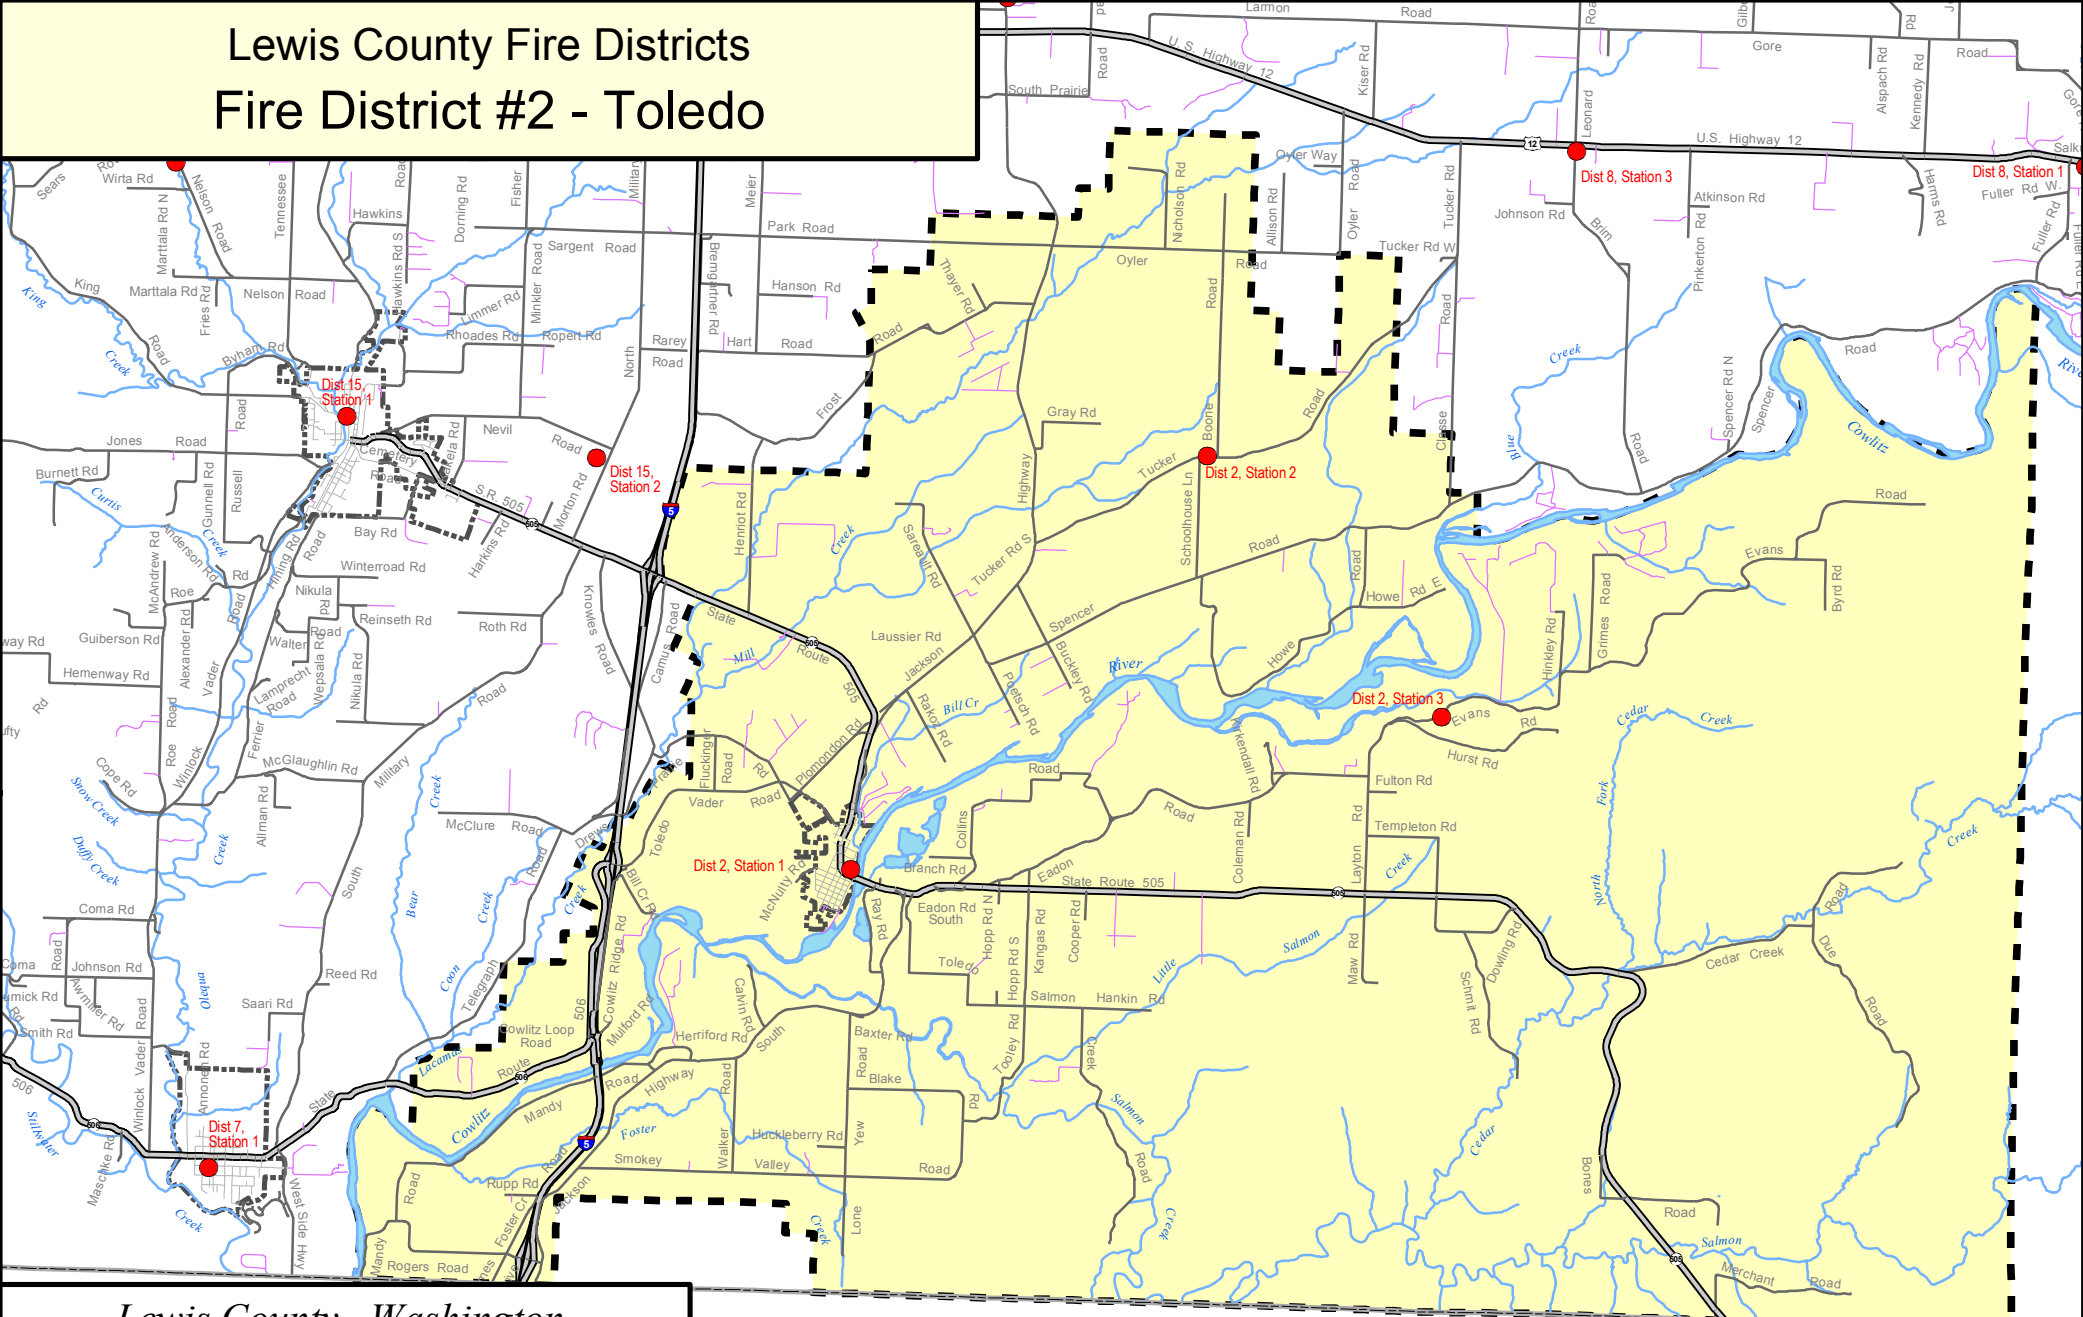

# Lewis County Fire Districts

## Fire District #2 - Toledo

### Lewis County, Washington

This map was compiled by Lewis County Geographic Information Services. The base map was developed by the Washington State Department of Natural Resources by scanning and digitizing United States Geological Survey 1:24,000 quadrangle maps. The accuracy of the map has not been verified, and it should be used for informational purposes only. Any possible discrepancies should be brought to the attention of Lewis County GIS.

Projection: Lambert Conformal Conic  
 Datum: 1983 North American Datum  
 U.S.G.S. State Plane Zone 5626

May 2011