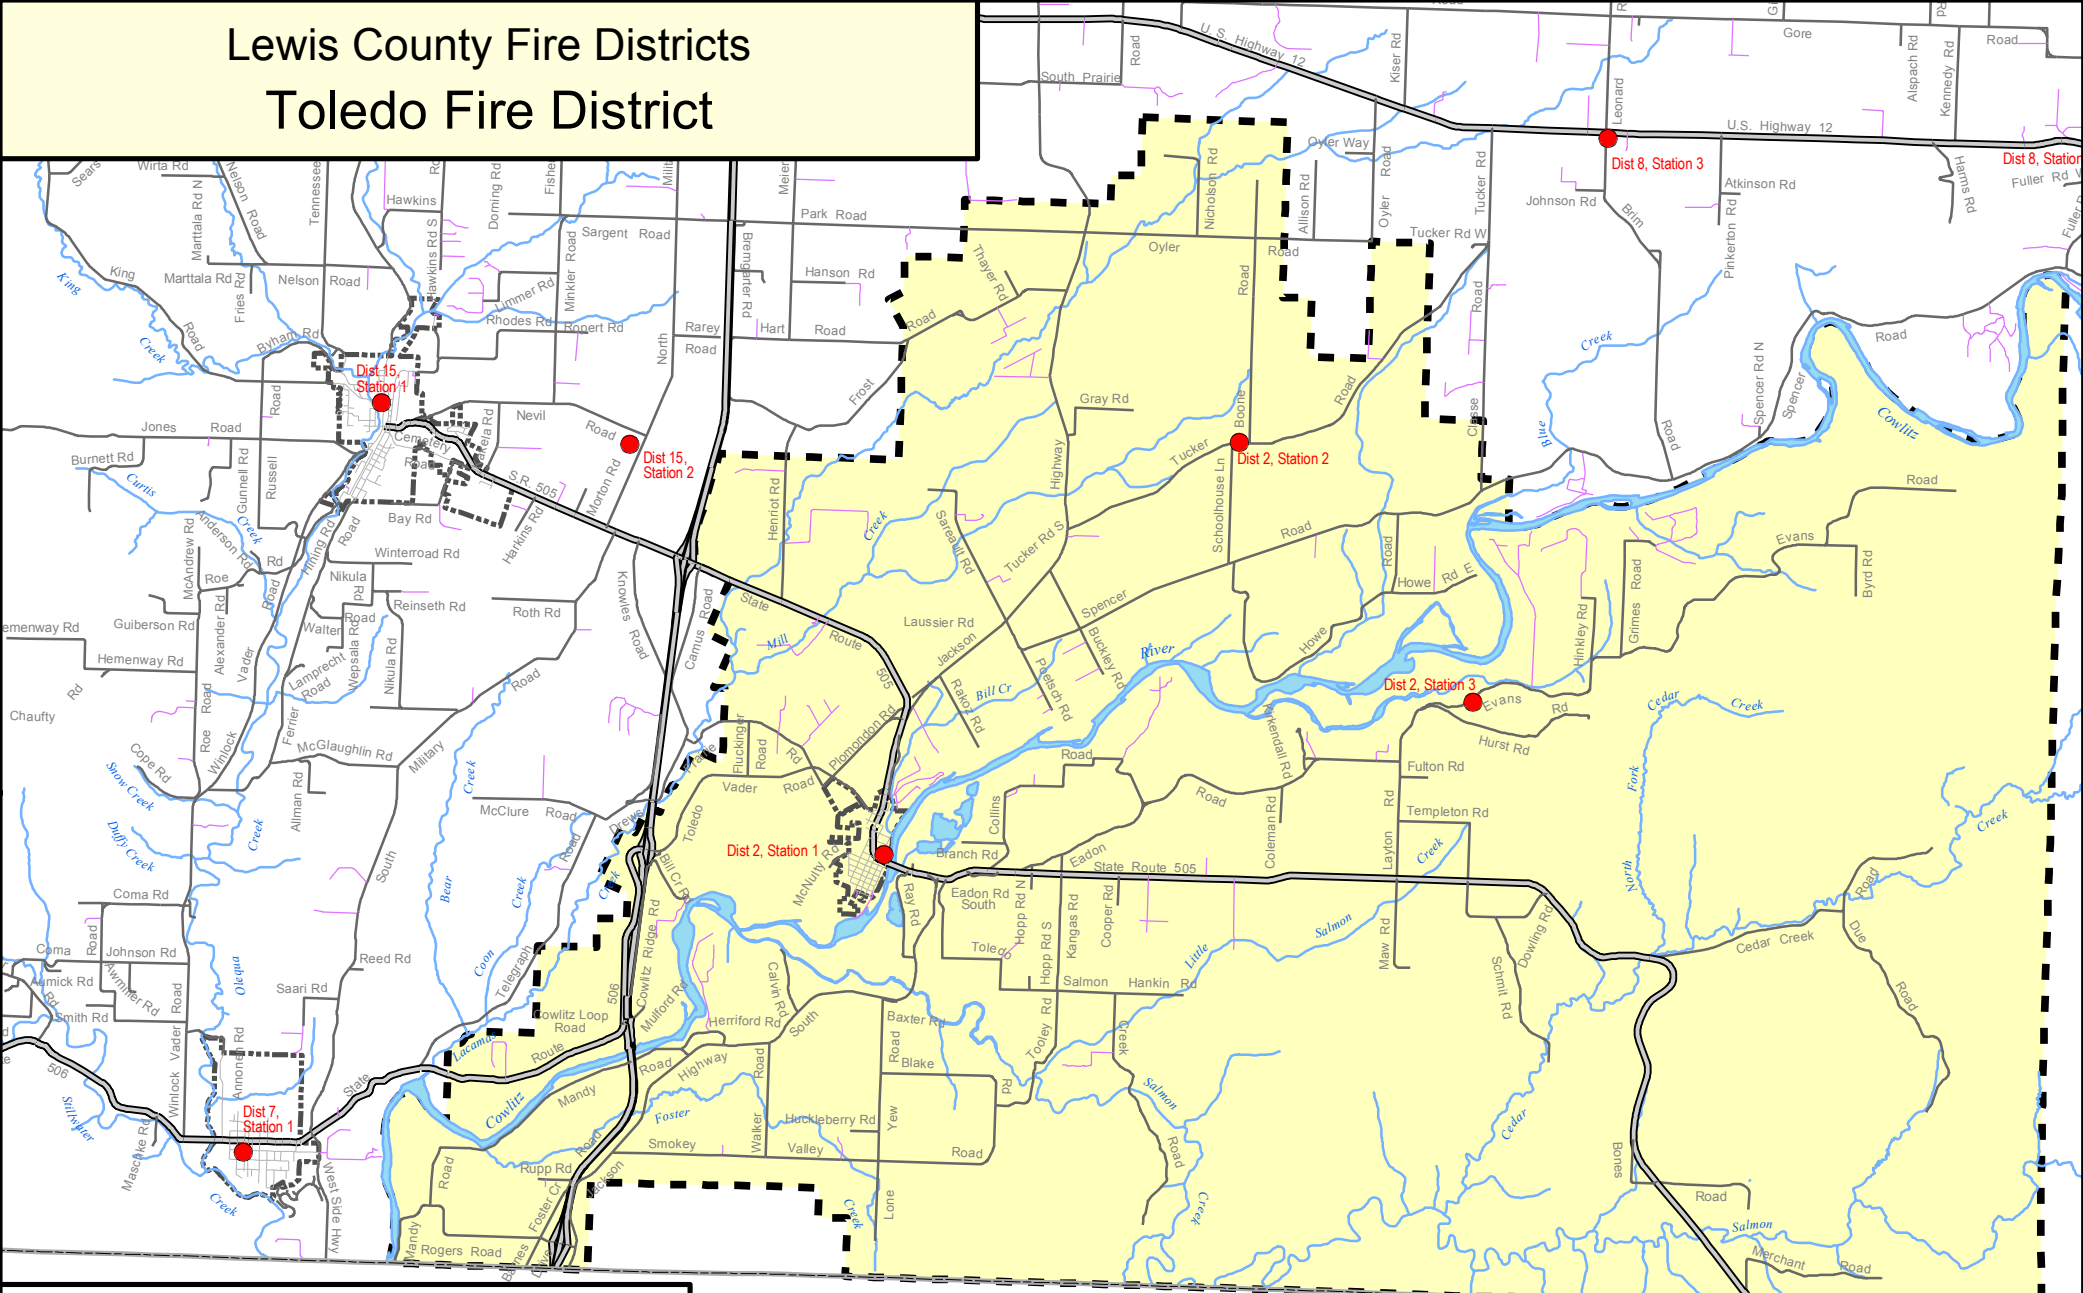

# Lewis County Fire Districts Toledo Fire District

## Lewis County, Washington

This map was compiled by Lewis County Geographic Information Services. The base map was developed by the Washington State Department of Natural Resources by scanning and digitizing United States Geological Survey 1:24,000 quadrangle maps. The accuracy of the map has not been verified, and it should be used for informational purposes only. Any possible discrepancies should be brought to the attention of Lewis County GIS.

Projection: Lambert Conformal Conic  
 Datum: 1983 North American Datum  
 U.S.G.S. State Plane Zone 5626  
 November 2009