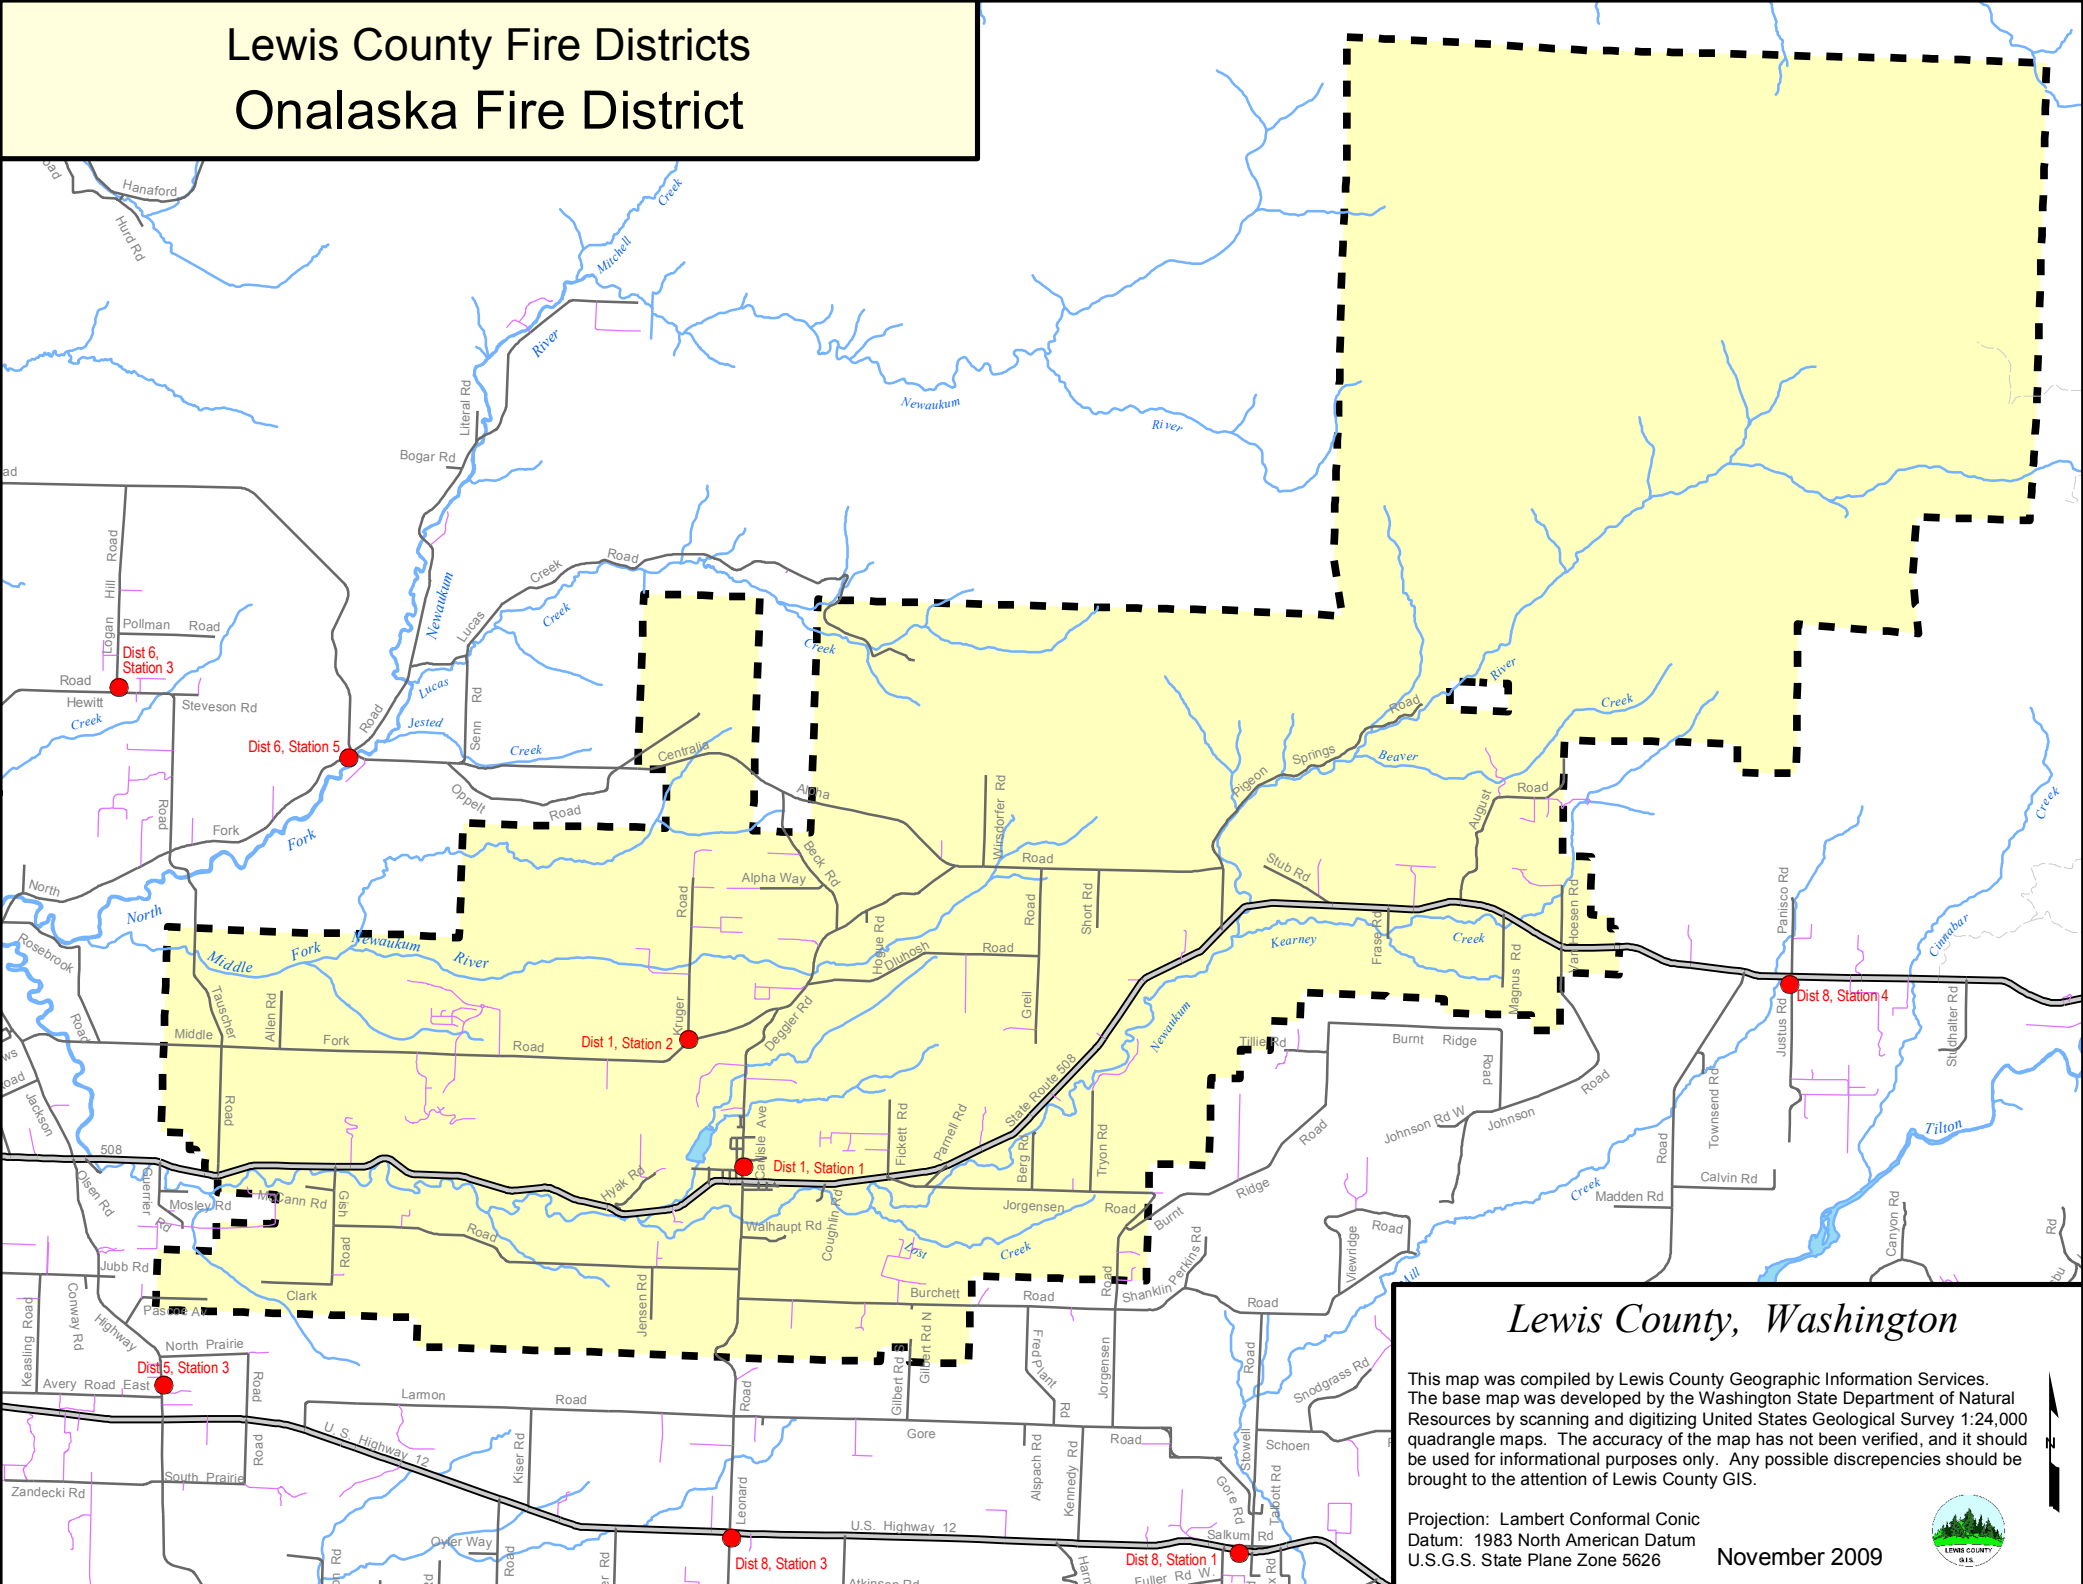

Lewis County Fire Districts

Onalaska Fire District

Lewis County, Washington

This map was compiled by Lewis County Geographic Information Services. The base map was developed by the Washington State Department of Natural Resources by scanning and digitizing United States Geological Survey 1:24,000 quadrangle maps. The accuracy of the map has not been verified, and it should be used for informational purposes only. Any possible discrepancies should be brought to the attention of Lewis County GIS.

Projection: Lambert Conformal Conic
 Datum: 1983 North American Datum
 U.S.G.S. State Plane Zone 5626

November 2009