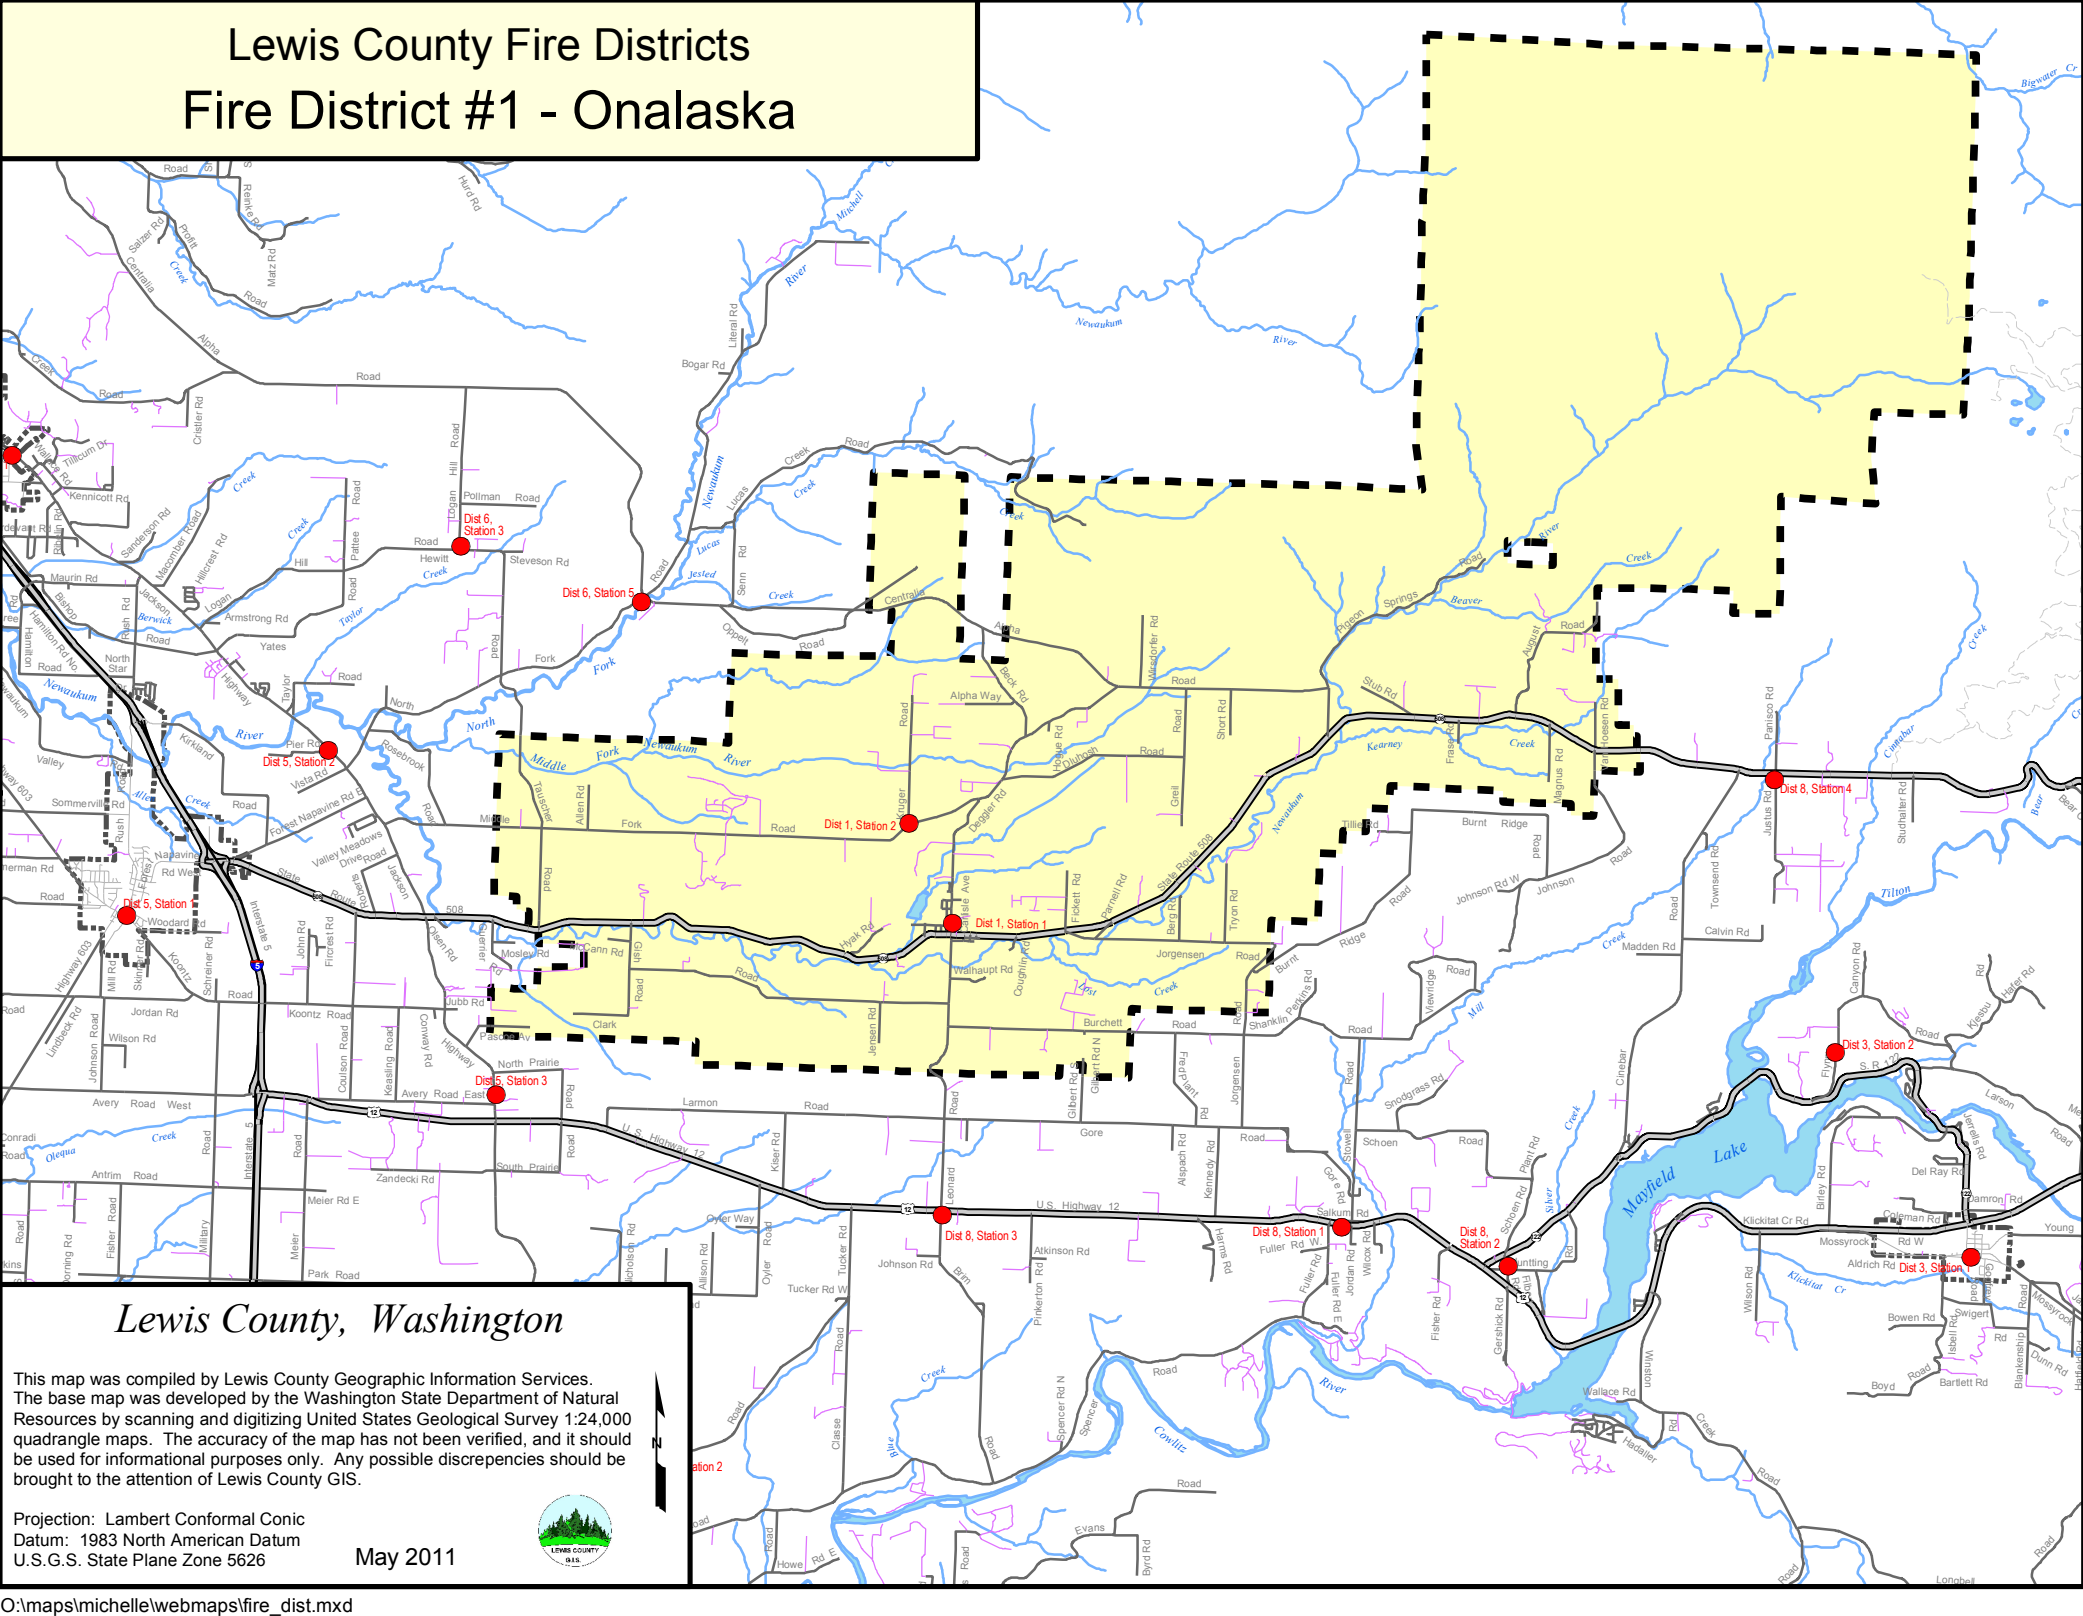

# Lewis County Fire Districts

## Fire District #1 - Onalaska

### Lewis County, Washington

This map was compiled by Lewis County Geographic Information Services. The base map was developed by the Washington State Department of Natural Resources by scanning and digitizing United States Geological Survey 1:24,000 quadrangle maps. The accuracy of the map has not been verified, and it should be used for informational purposes only. Any possible discrepancies should be brought to the attention of Lewis County GIS.

Projection: Lambert Conformal Conic  
 Datum: 1983 North American Datum  
 U.S.G.S. State Plane Zone 5626  
 May 2011