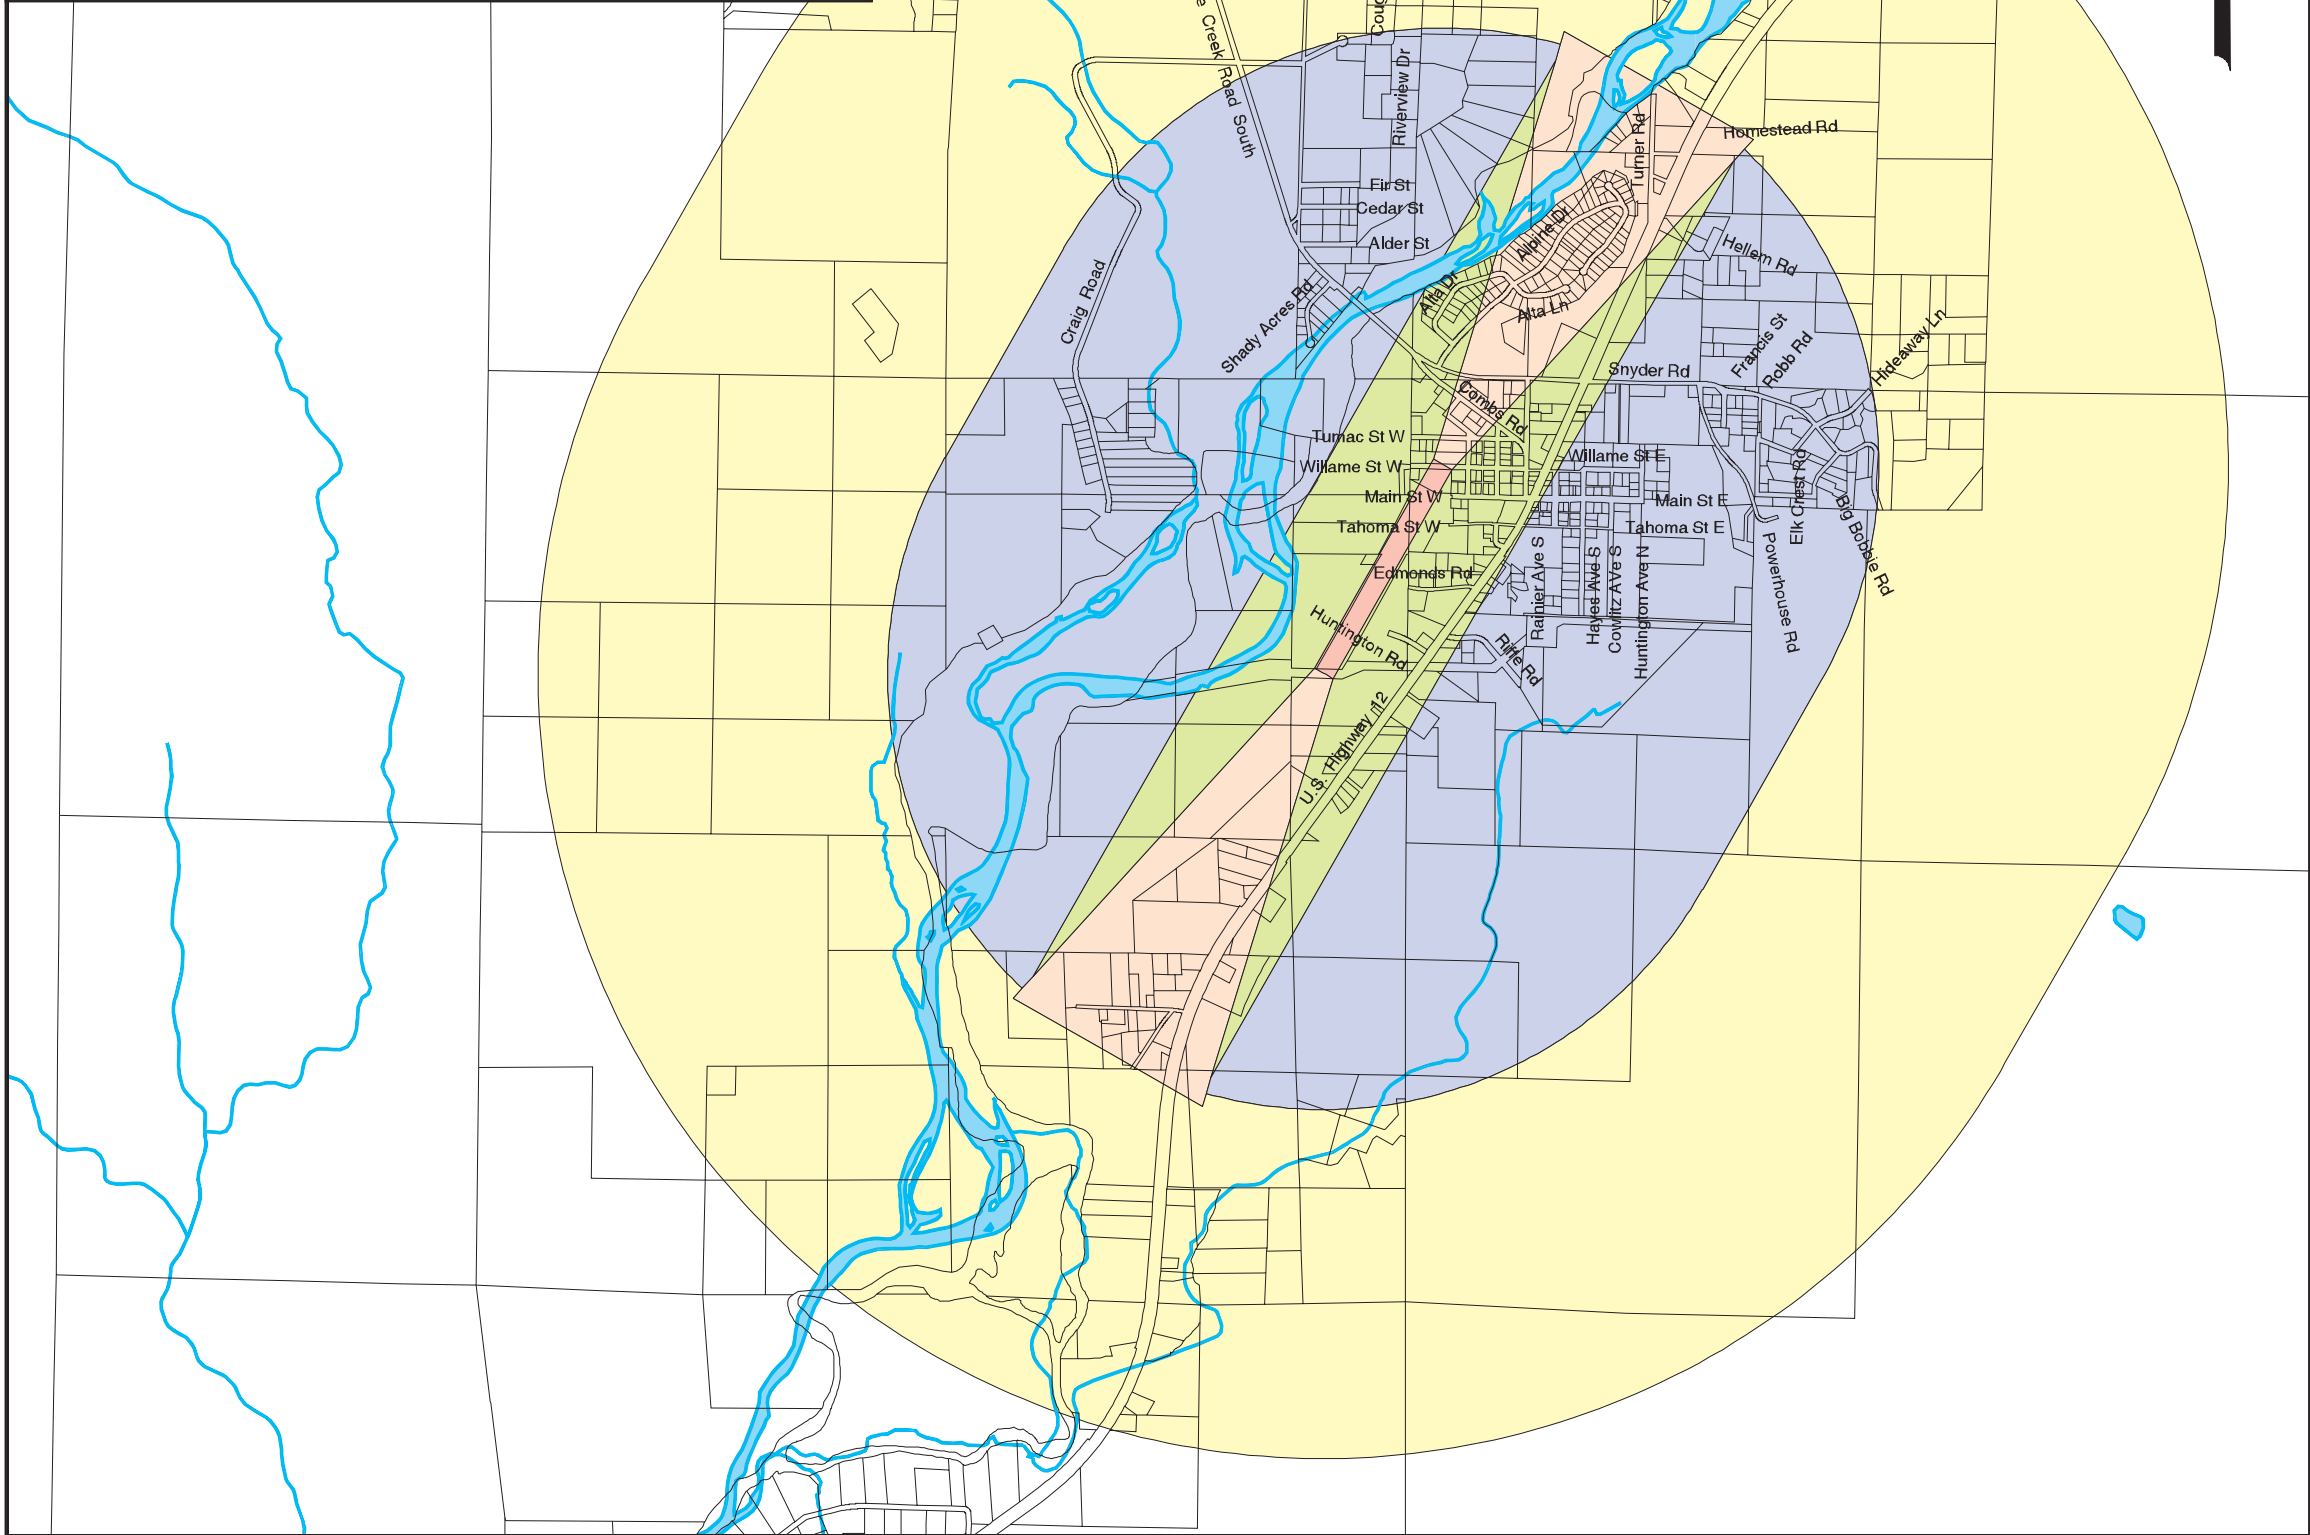

General Location Indicated by Green Dot

# Lewis County Official Zoning Map PACKWOOD AIRPORT OBSTRUCTION ZONING

Adopted May 16, 2000

- ZONES**
-  Primary Surface
  -  Visual Approach Zone
  -  Transitional Zone
  -  Horizontal Zone
  -  Conical Zone