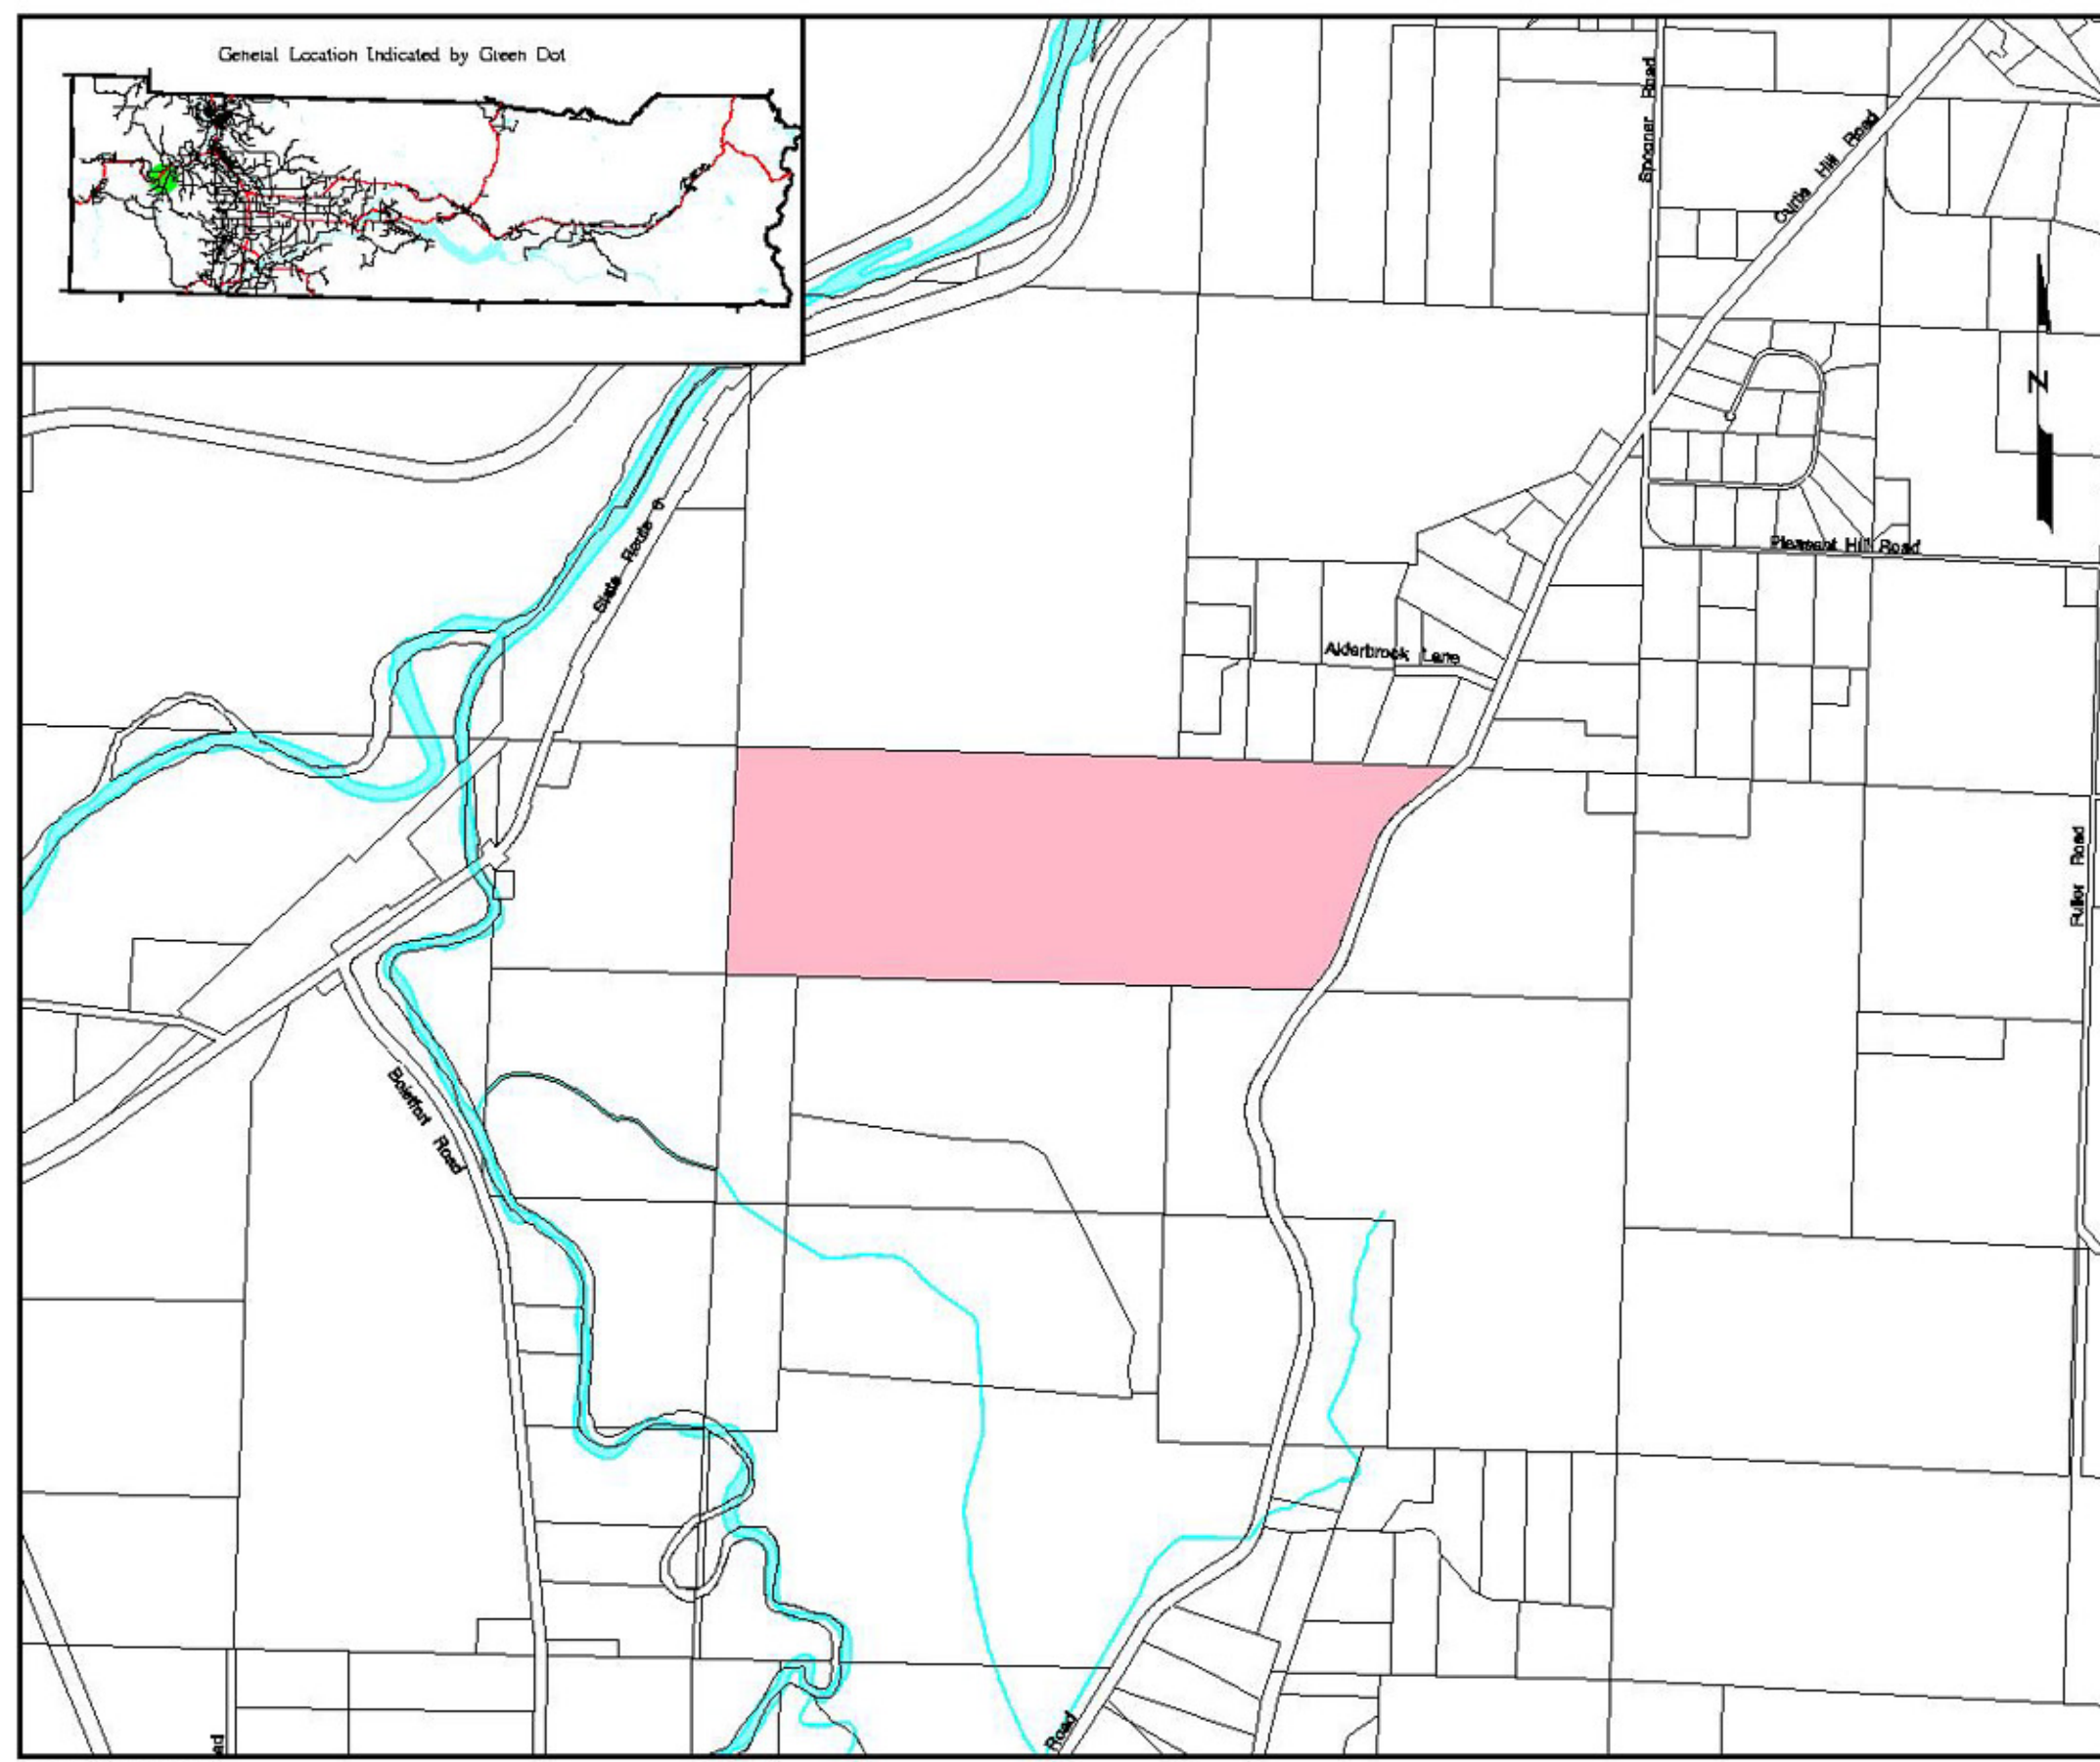

General Location Indicated by Green Dot

Lewis County Official Zoning Map MINERAL RESOURCE LANDS

WEYERHAEUSER CO (1)

Adopted May 16, 2000

LEGEND

 Mineral Resource Land