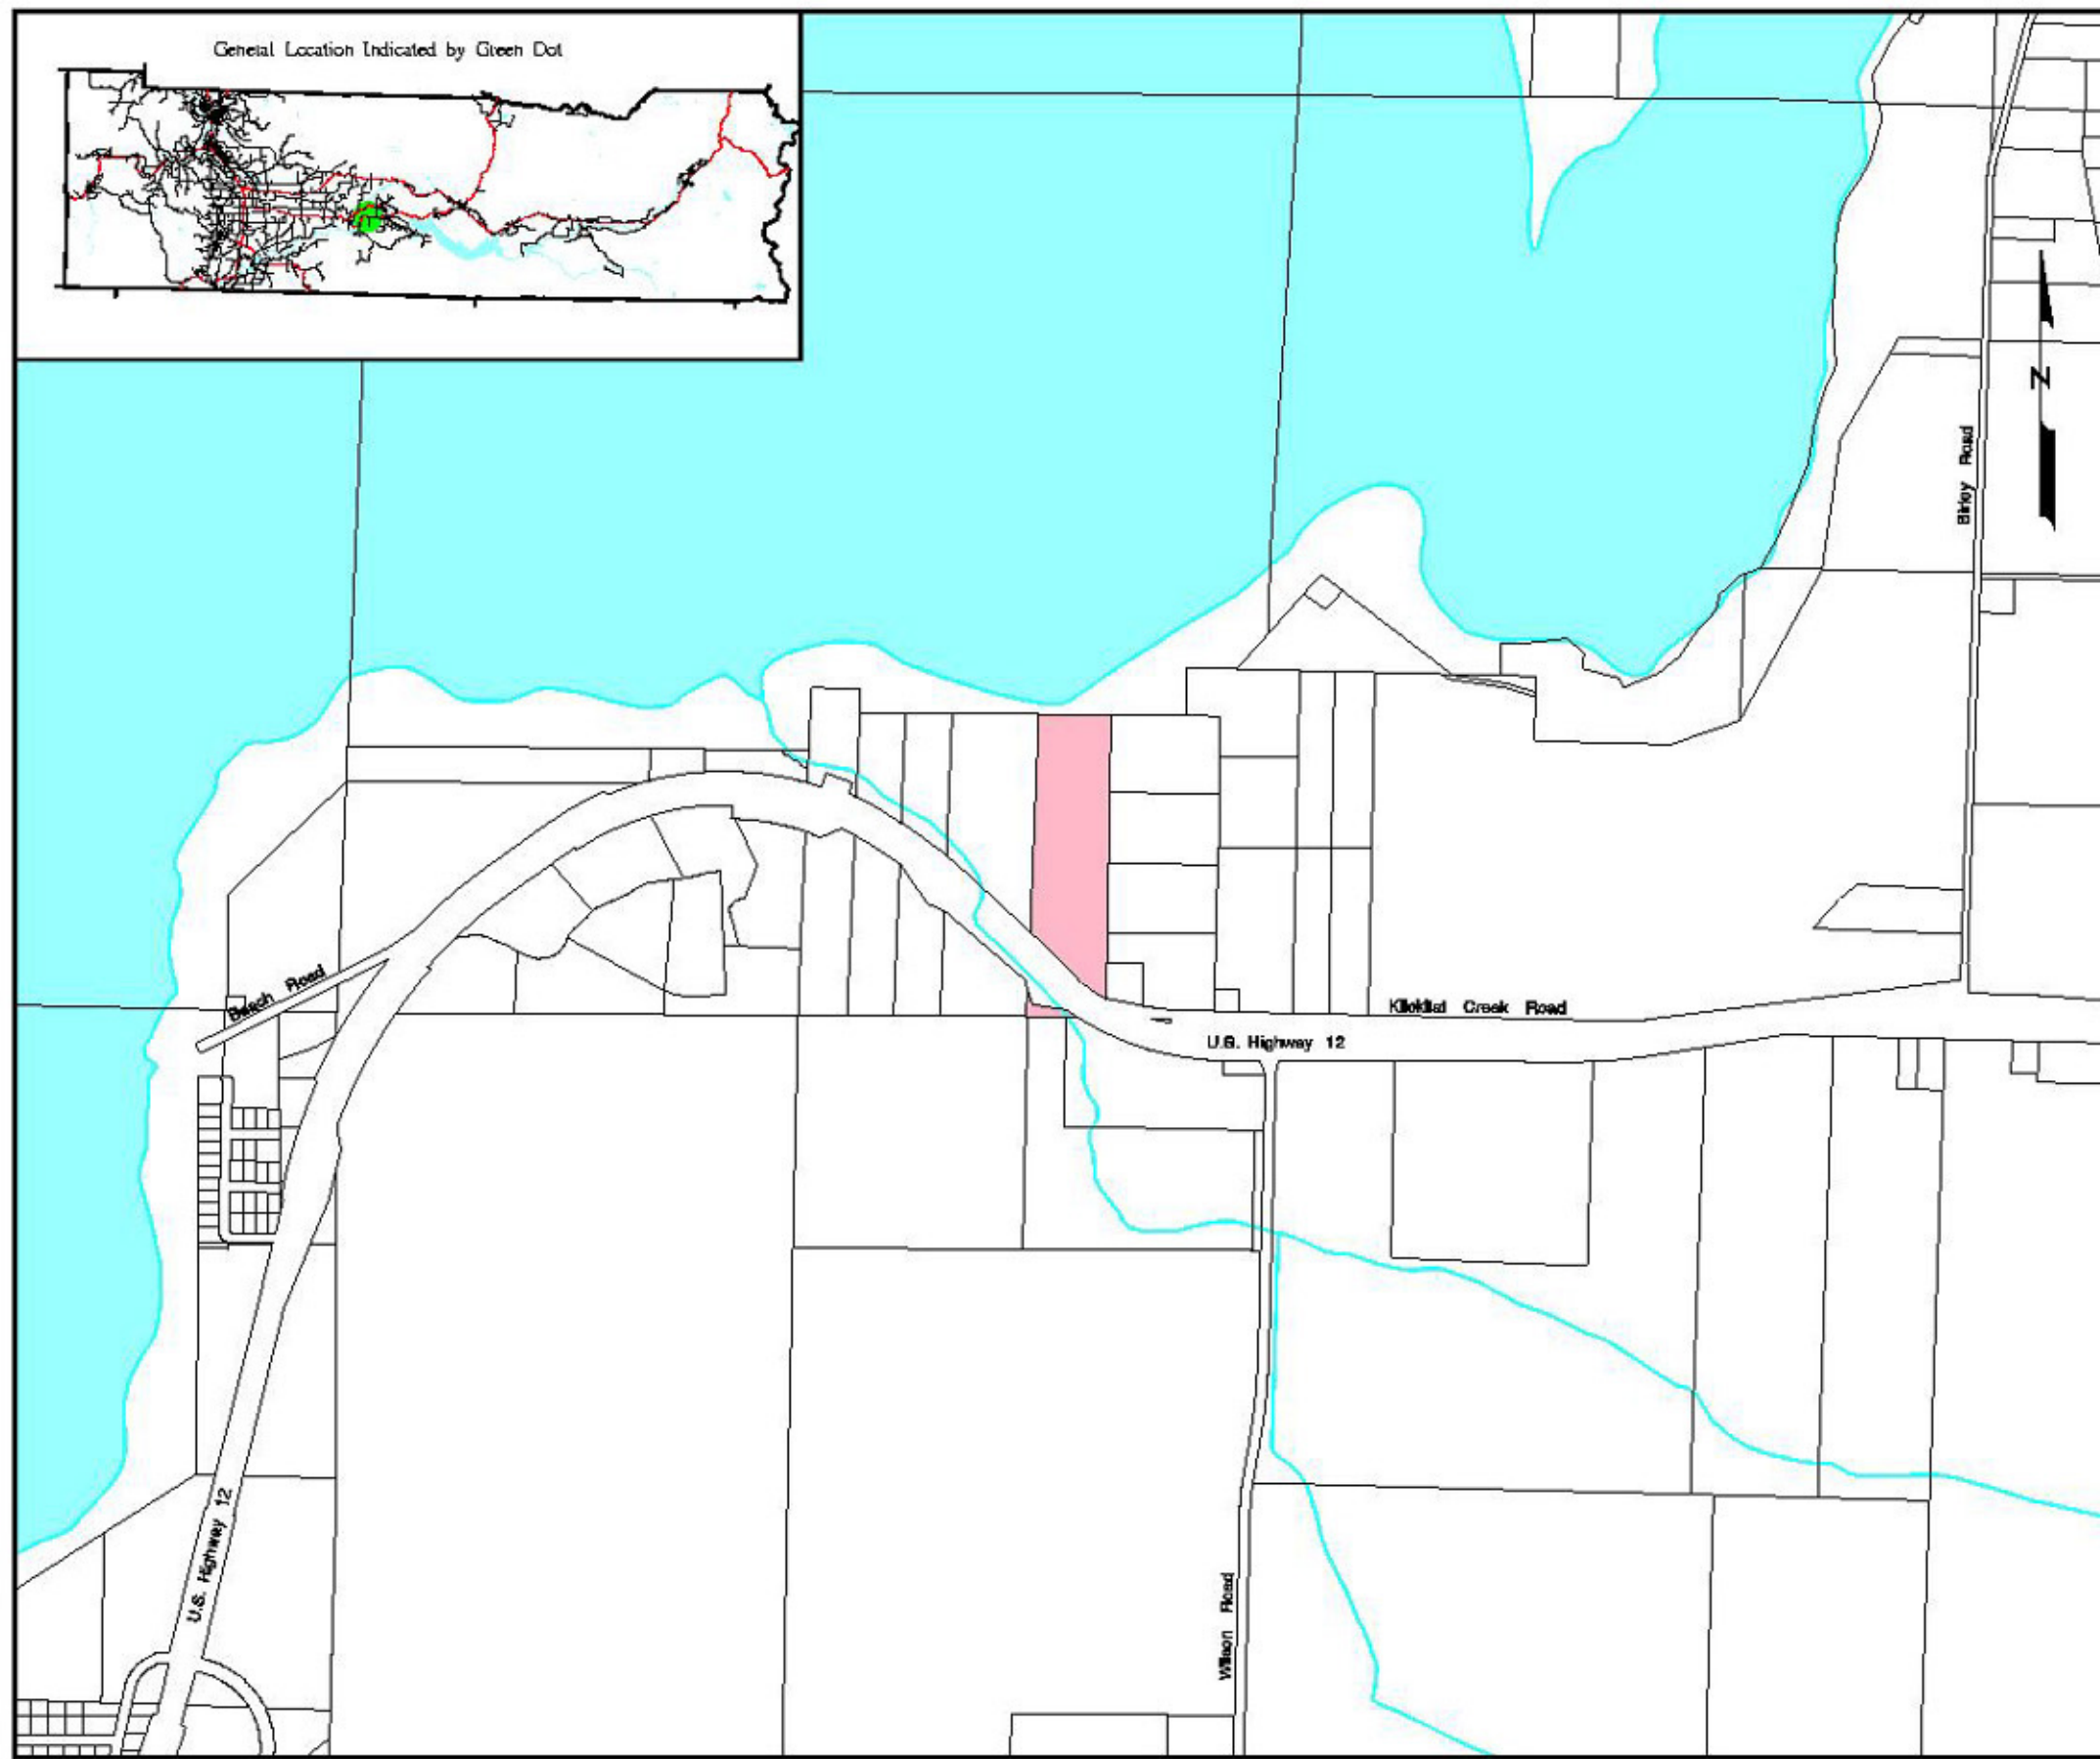

General Location Indicated by Green Dot

Lewis County Official Zoning Map MINERAL RESOURCE LANDS

WALLACE BROS. INC. (2)

Adopted May 16, 2000

LEGEND

 Mineral Resource Land