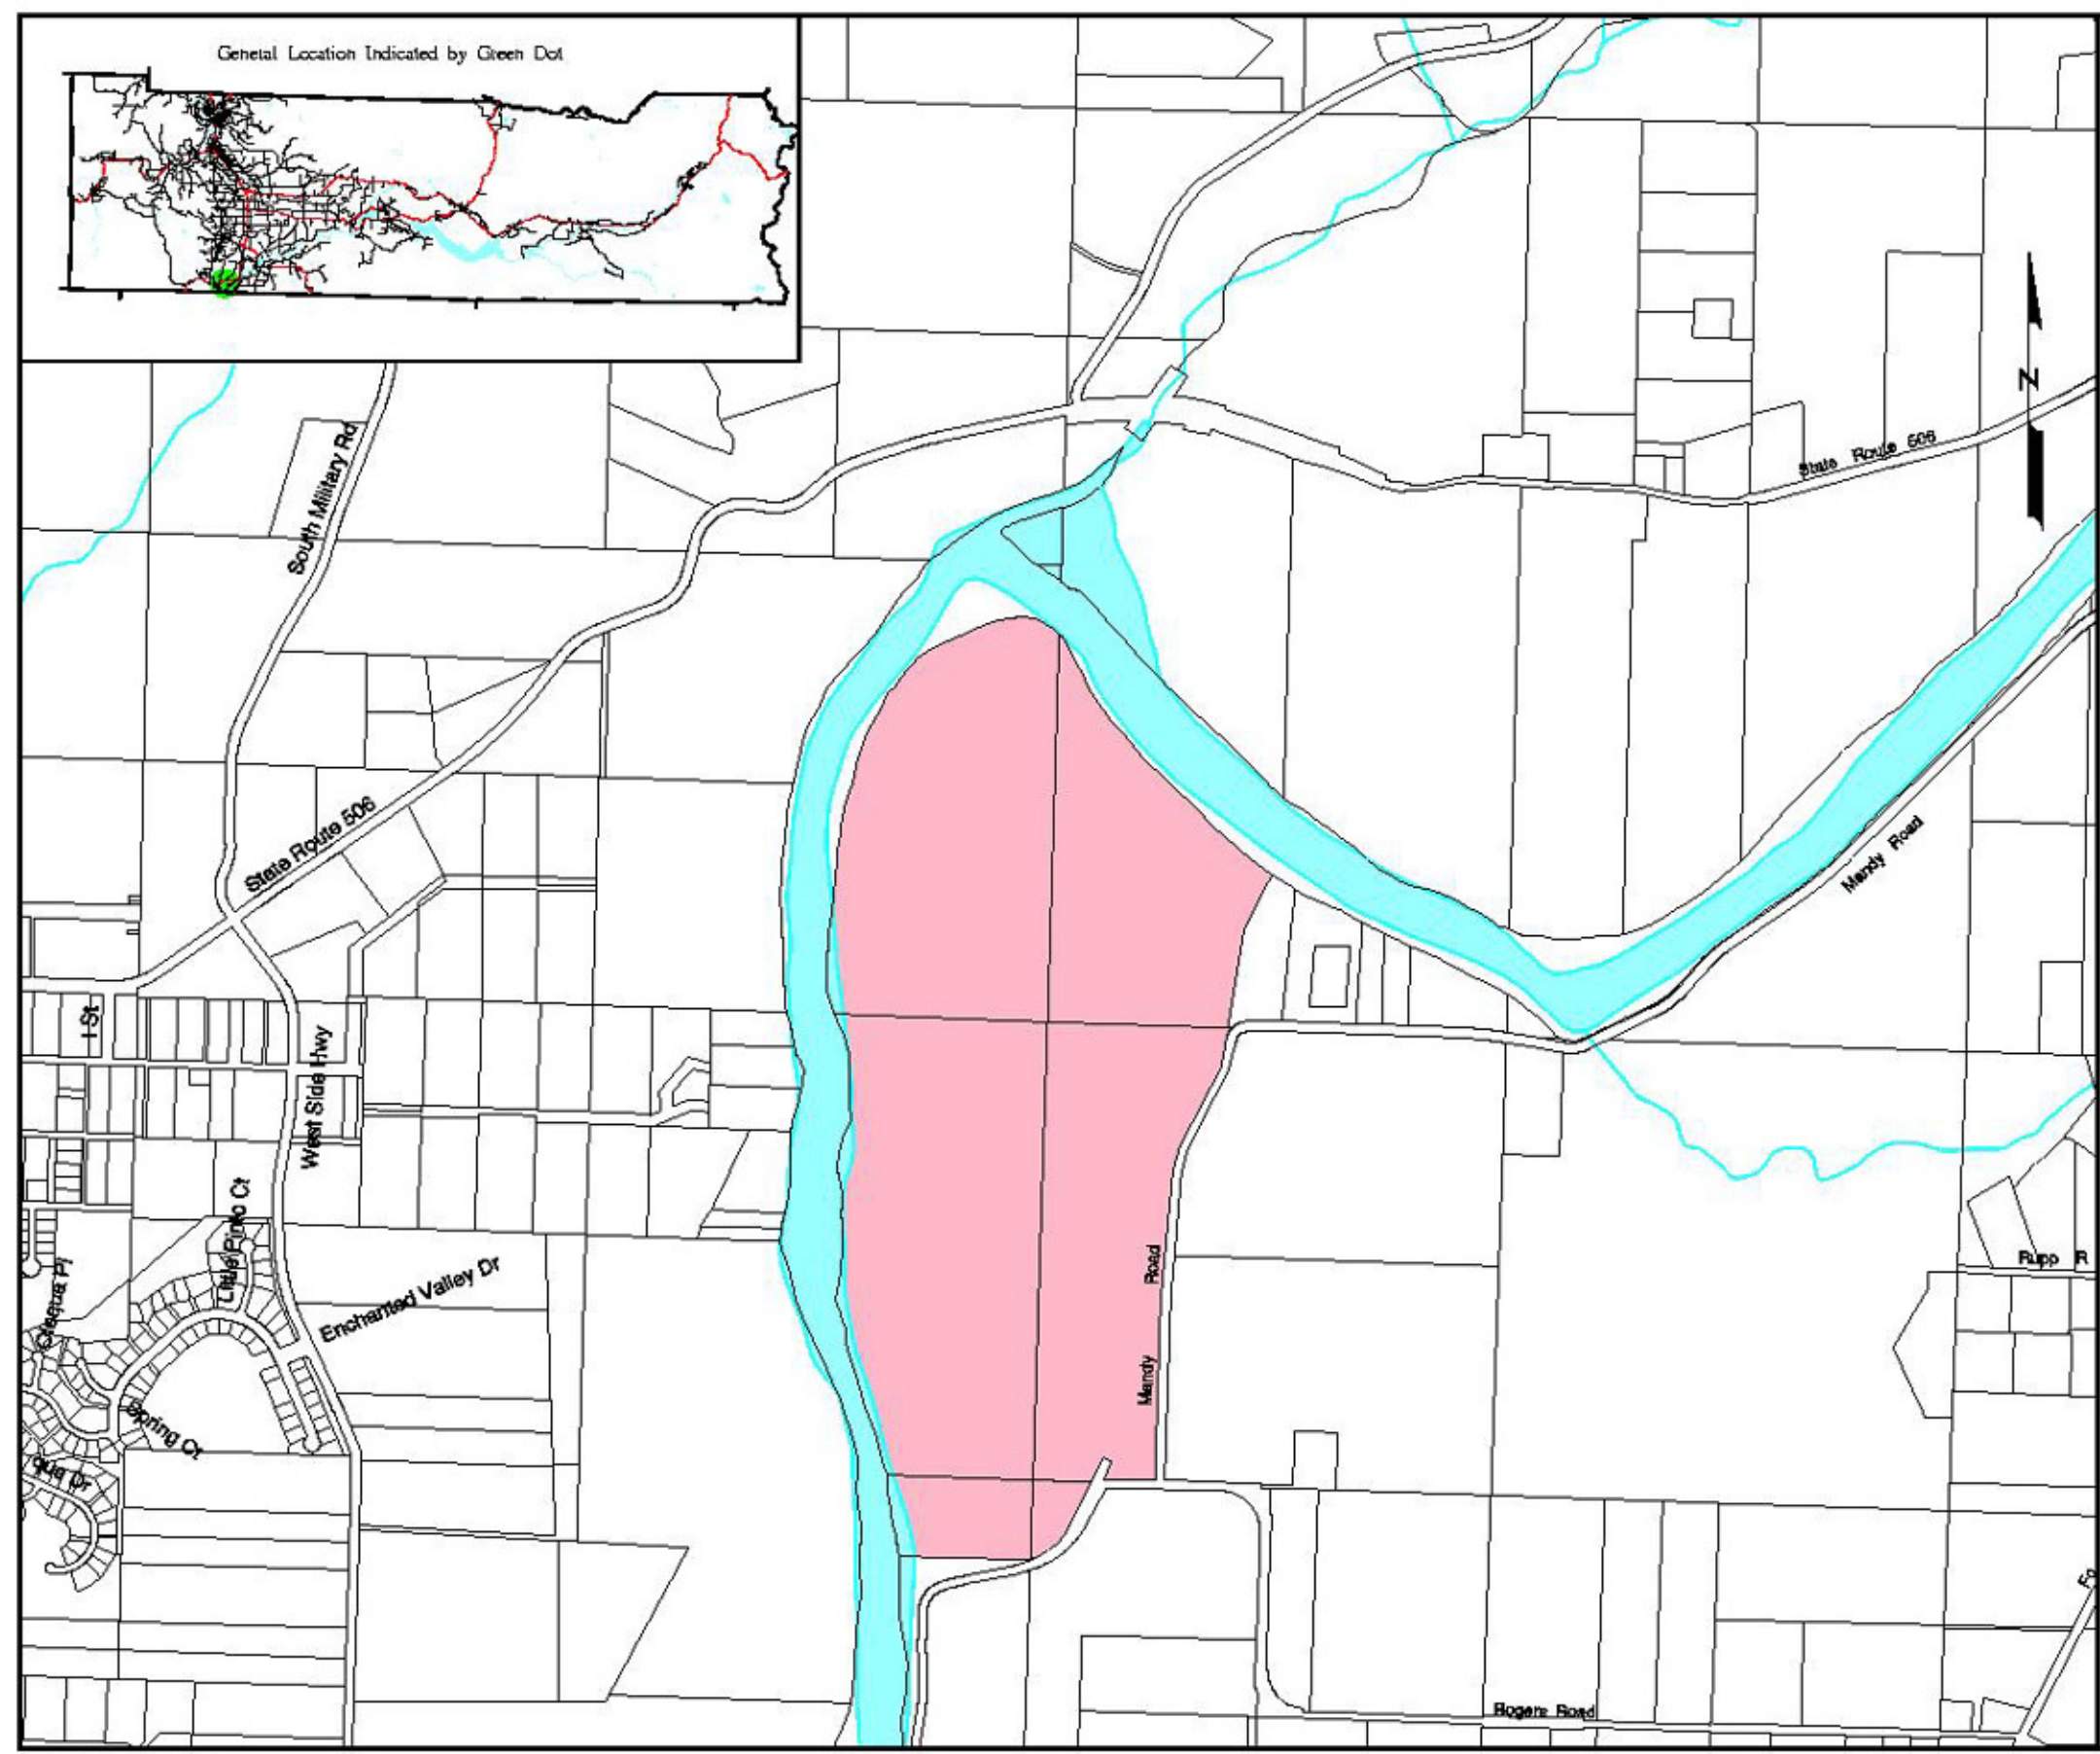

General Location Indicated by Green Dot

# Lewis County Official Zoning Map MINERAL RESOURCE LANDS

WALLACE BROS. INC. (1)

Adopted May 16, 2000

## LEGEND

 Mineral Resource Land