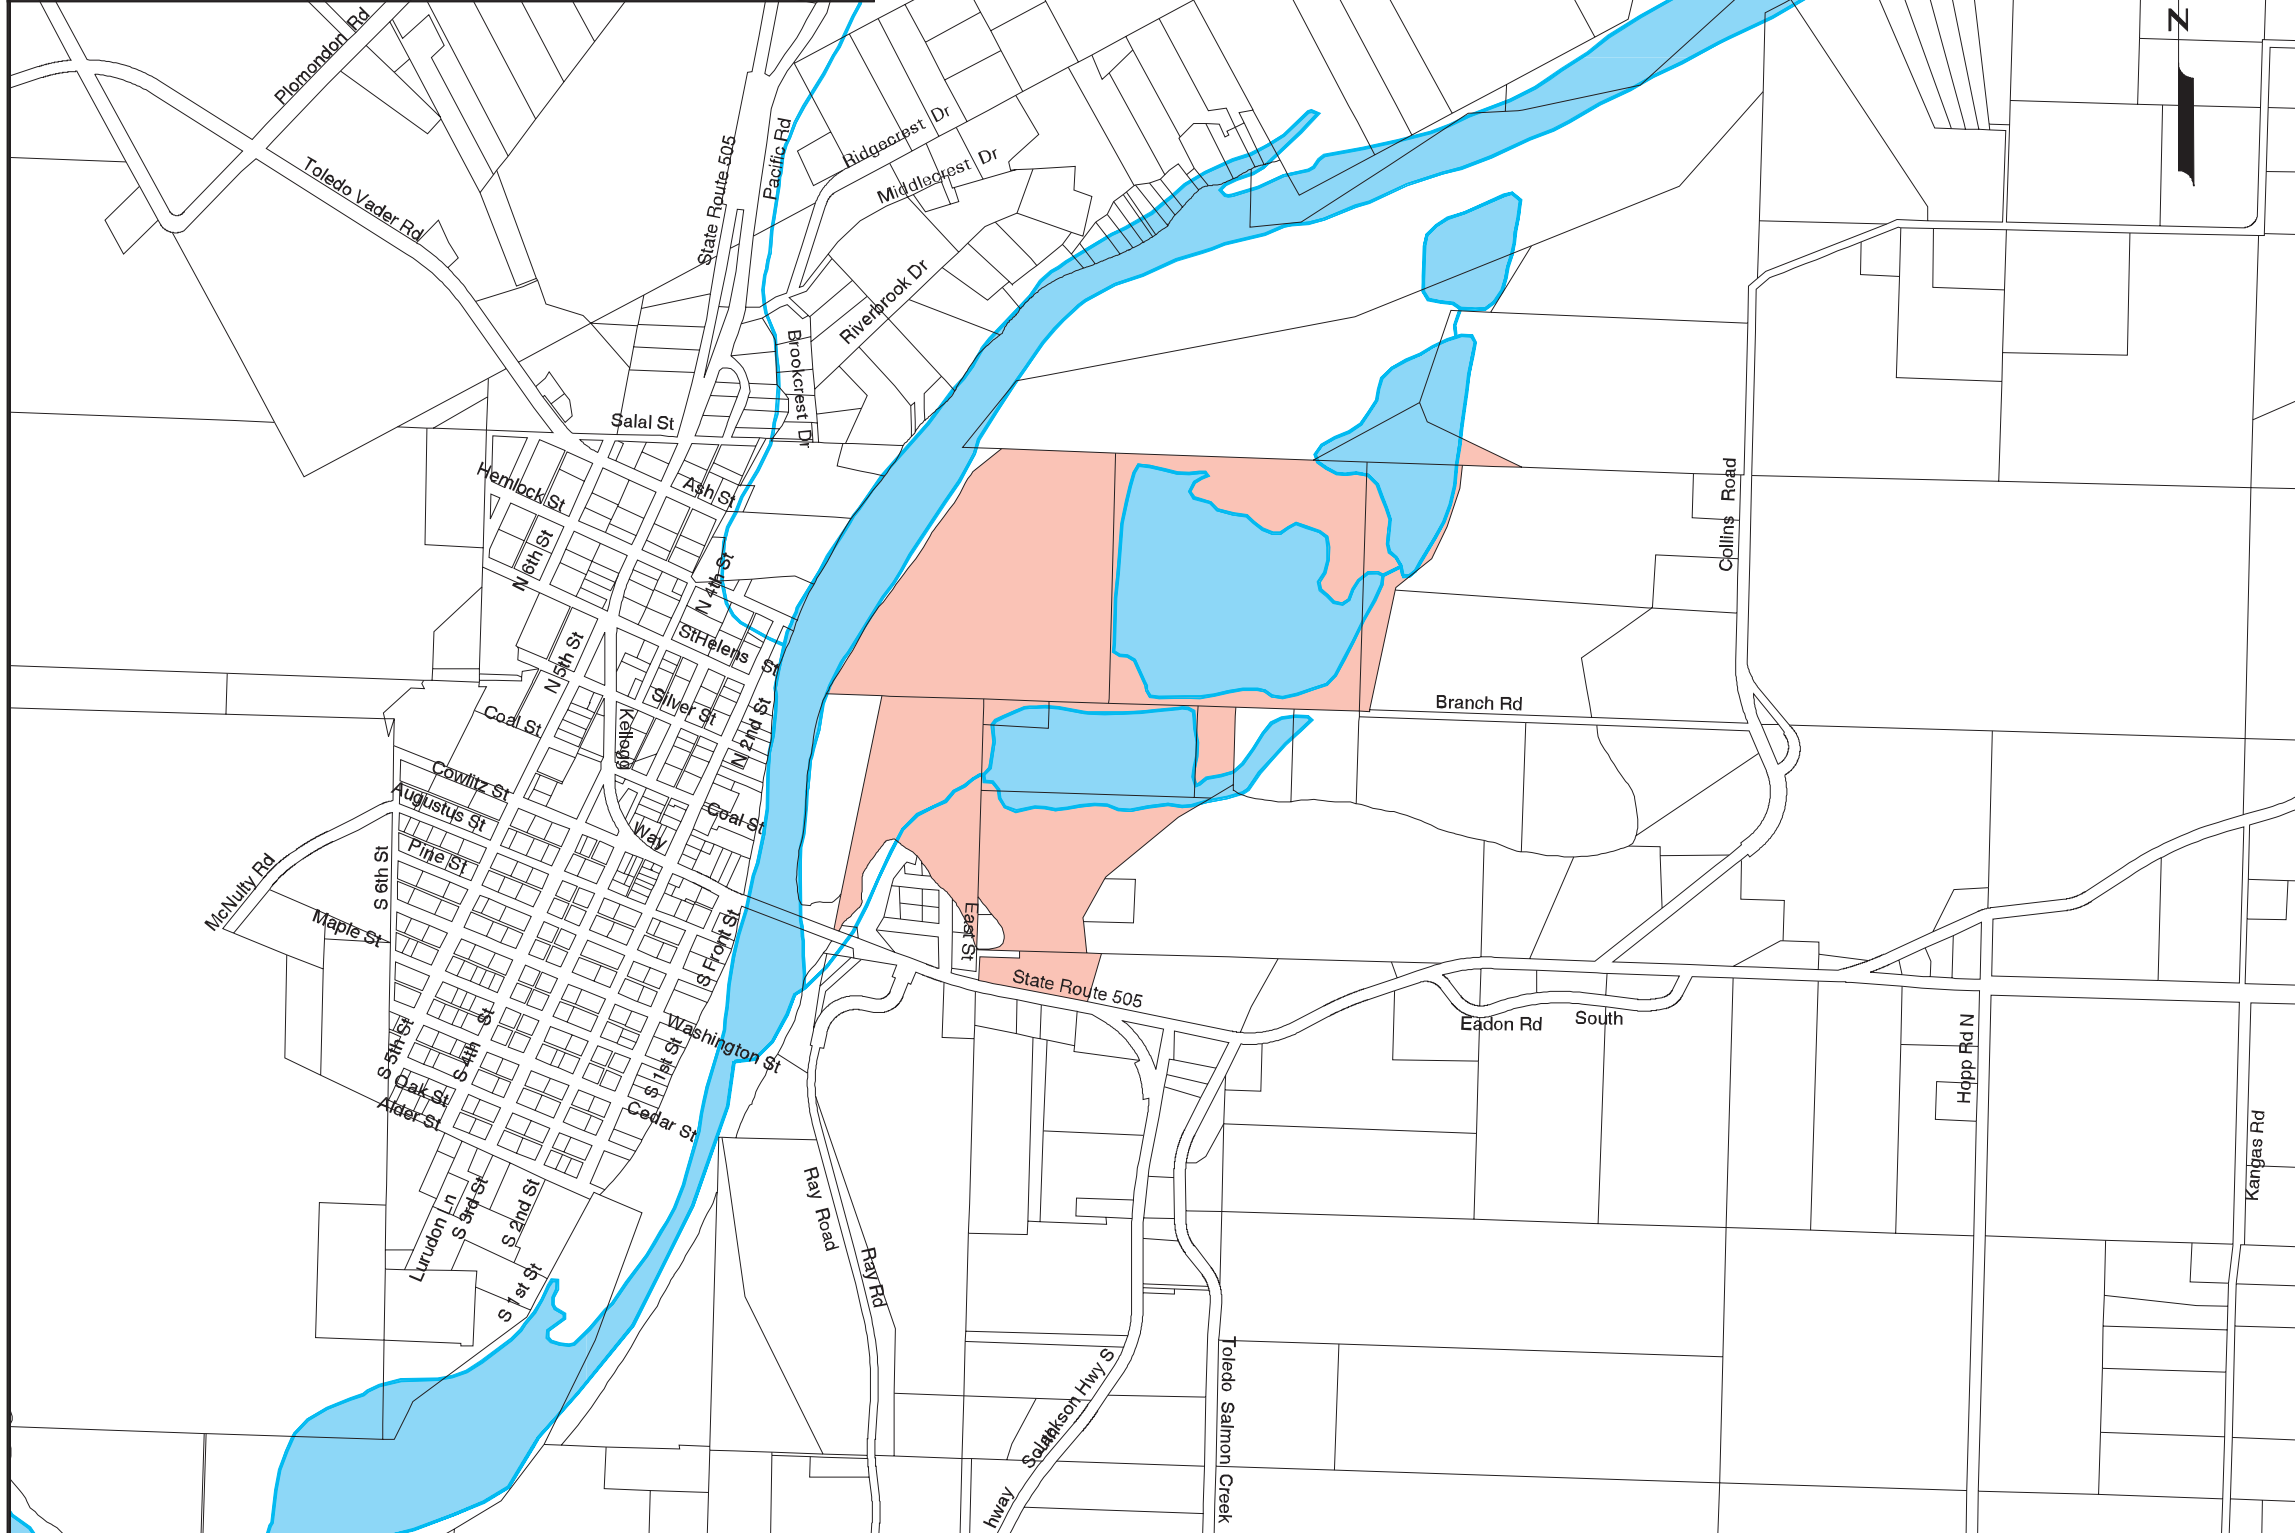

General Location Indicated by Green Dot

Lewis County Official Zoning Map MINERAL RESOURCE LANDS

TOLEDO SAND AND GRAVEL

Adopted May 16, 2000

LEGEND

 Mineral Resource Land