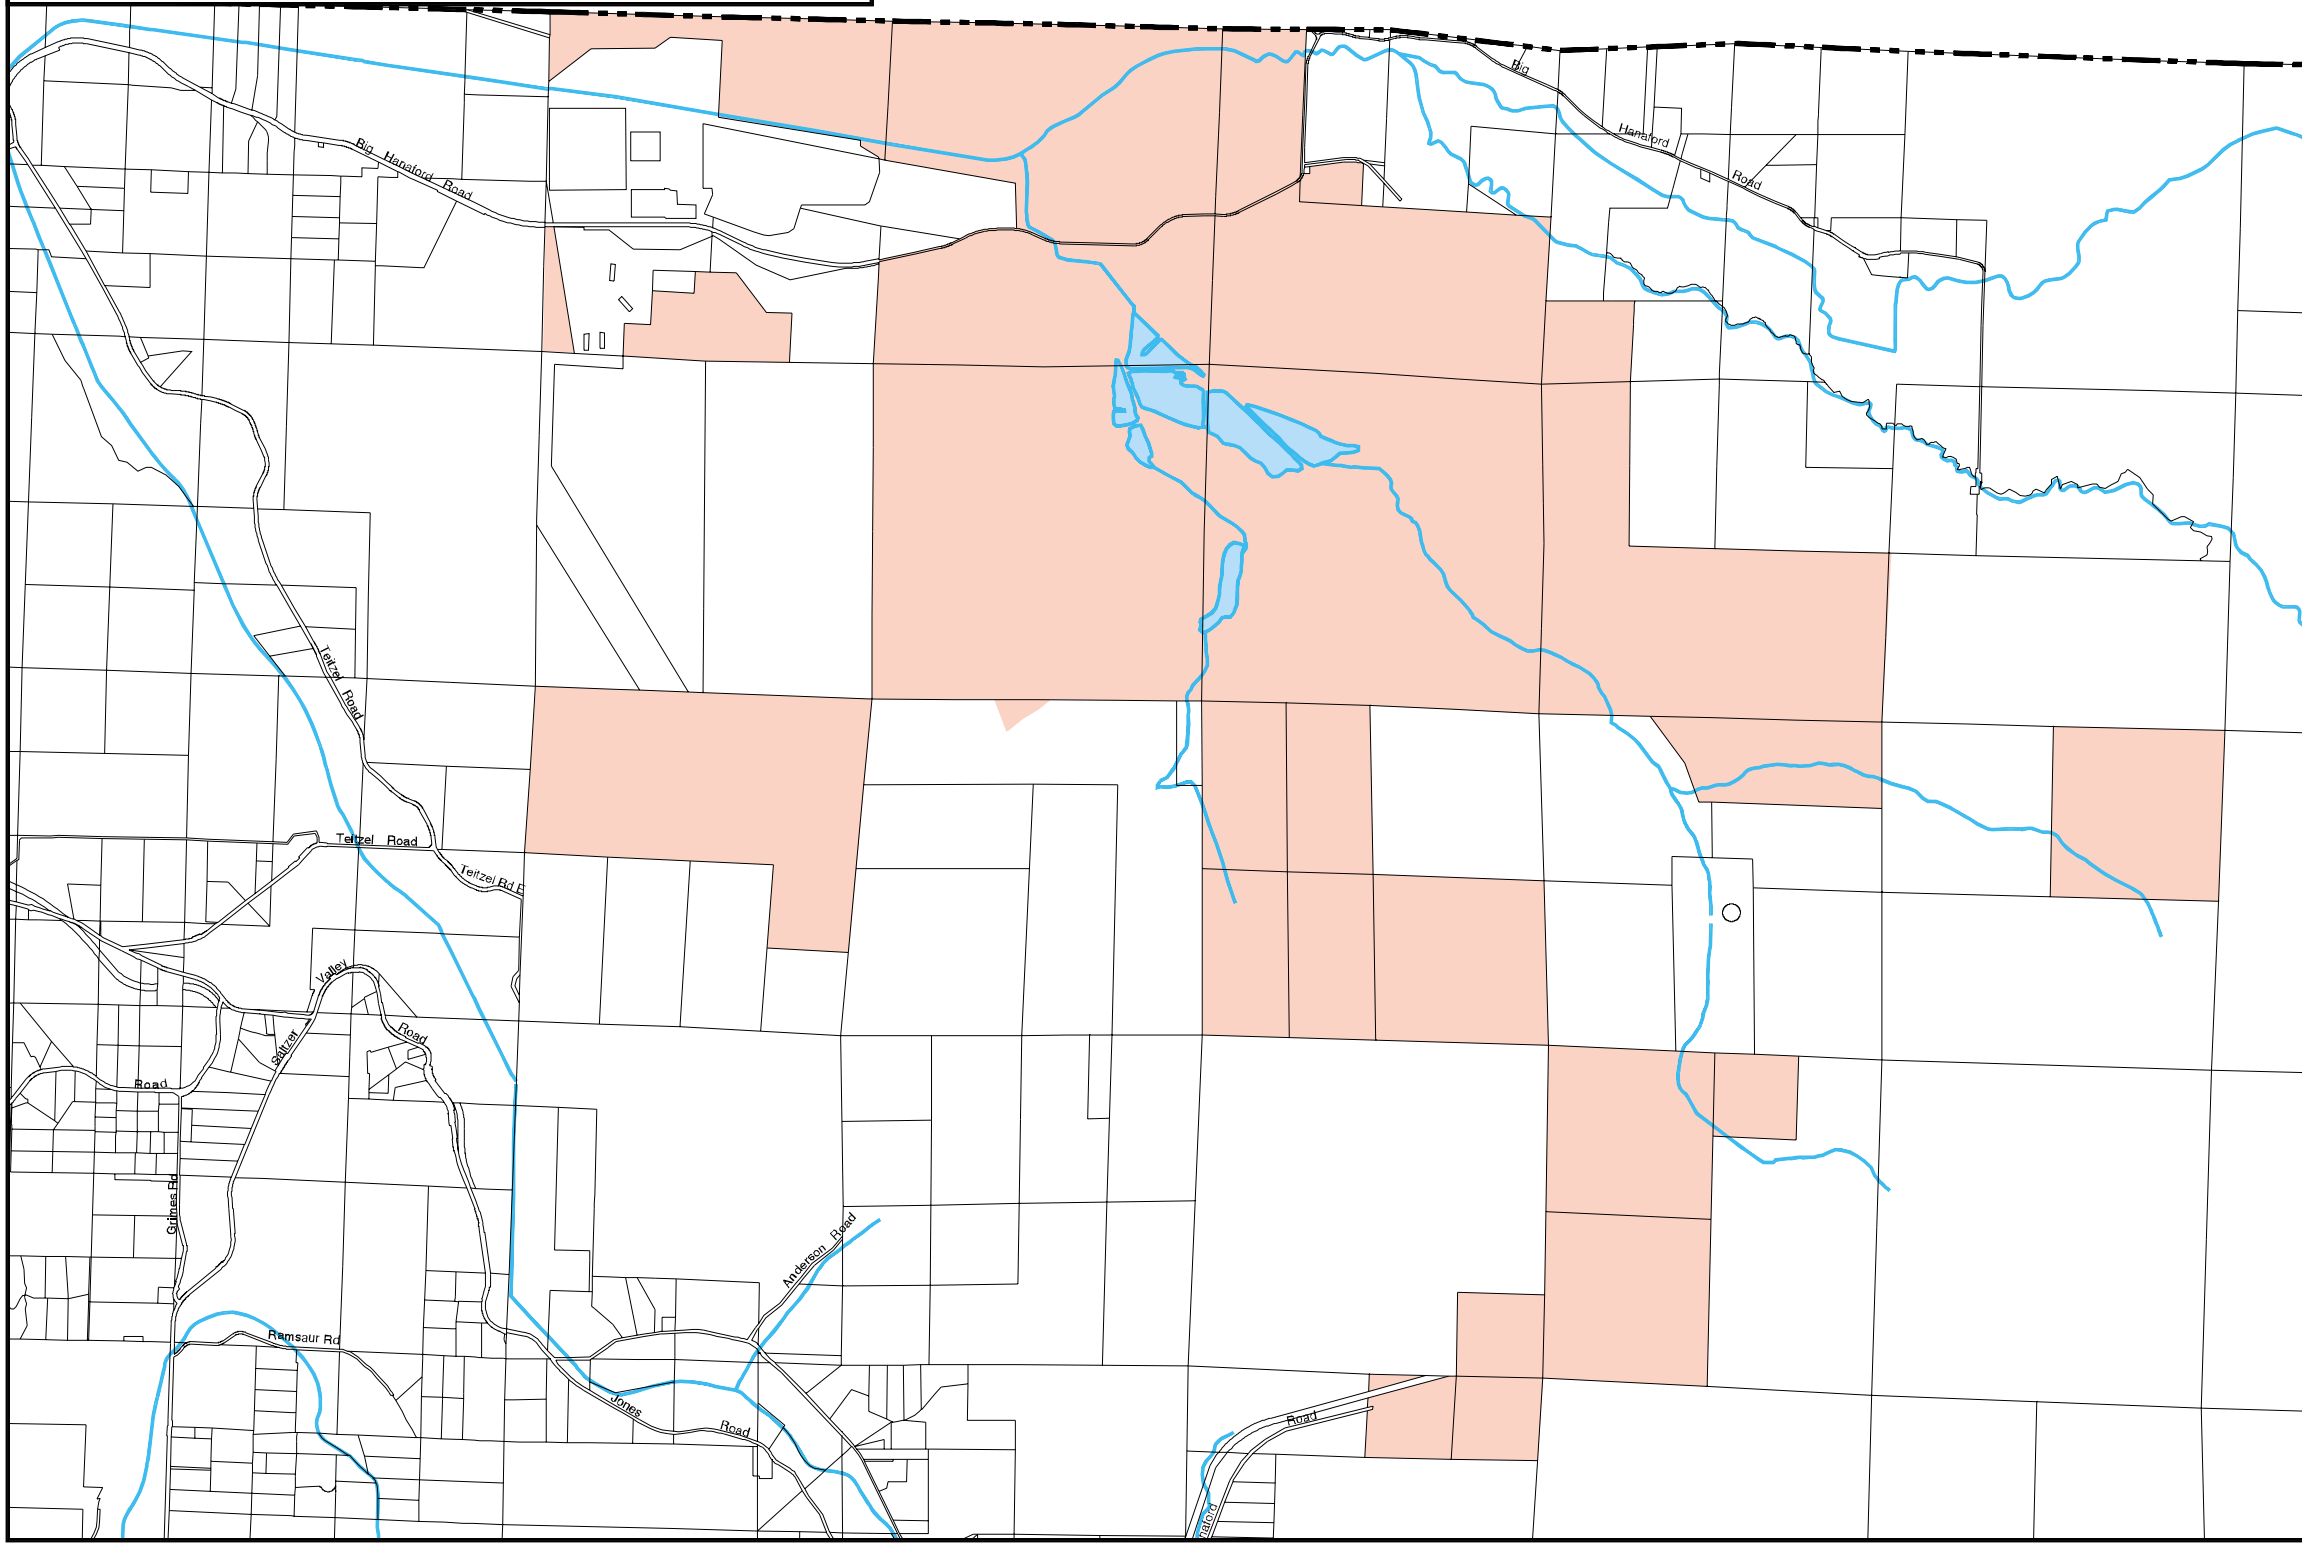

General Location Indicated by Green Dot

# Lewis County Official Zoning Map MINERAL RESOURCE LANDS PACIFICORP / CENTRALIA MINING

Adopted May 16, 2000  
Amended May 12, 2003

## LEGEND

 Mineral Resource Land