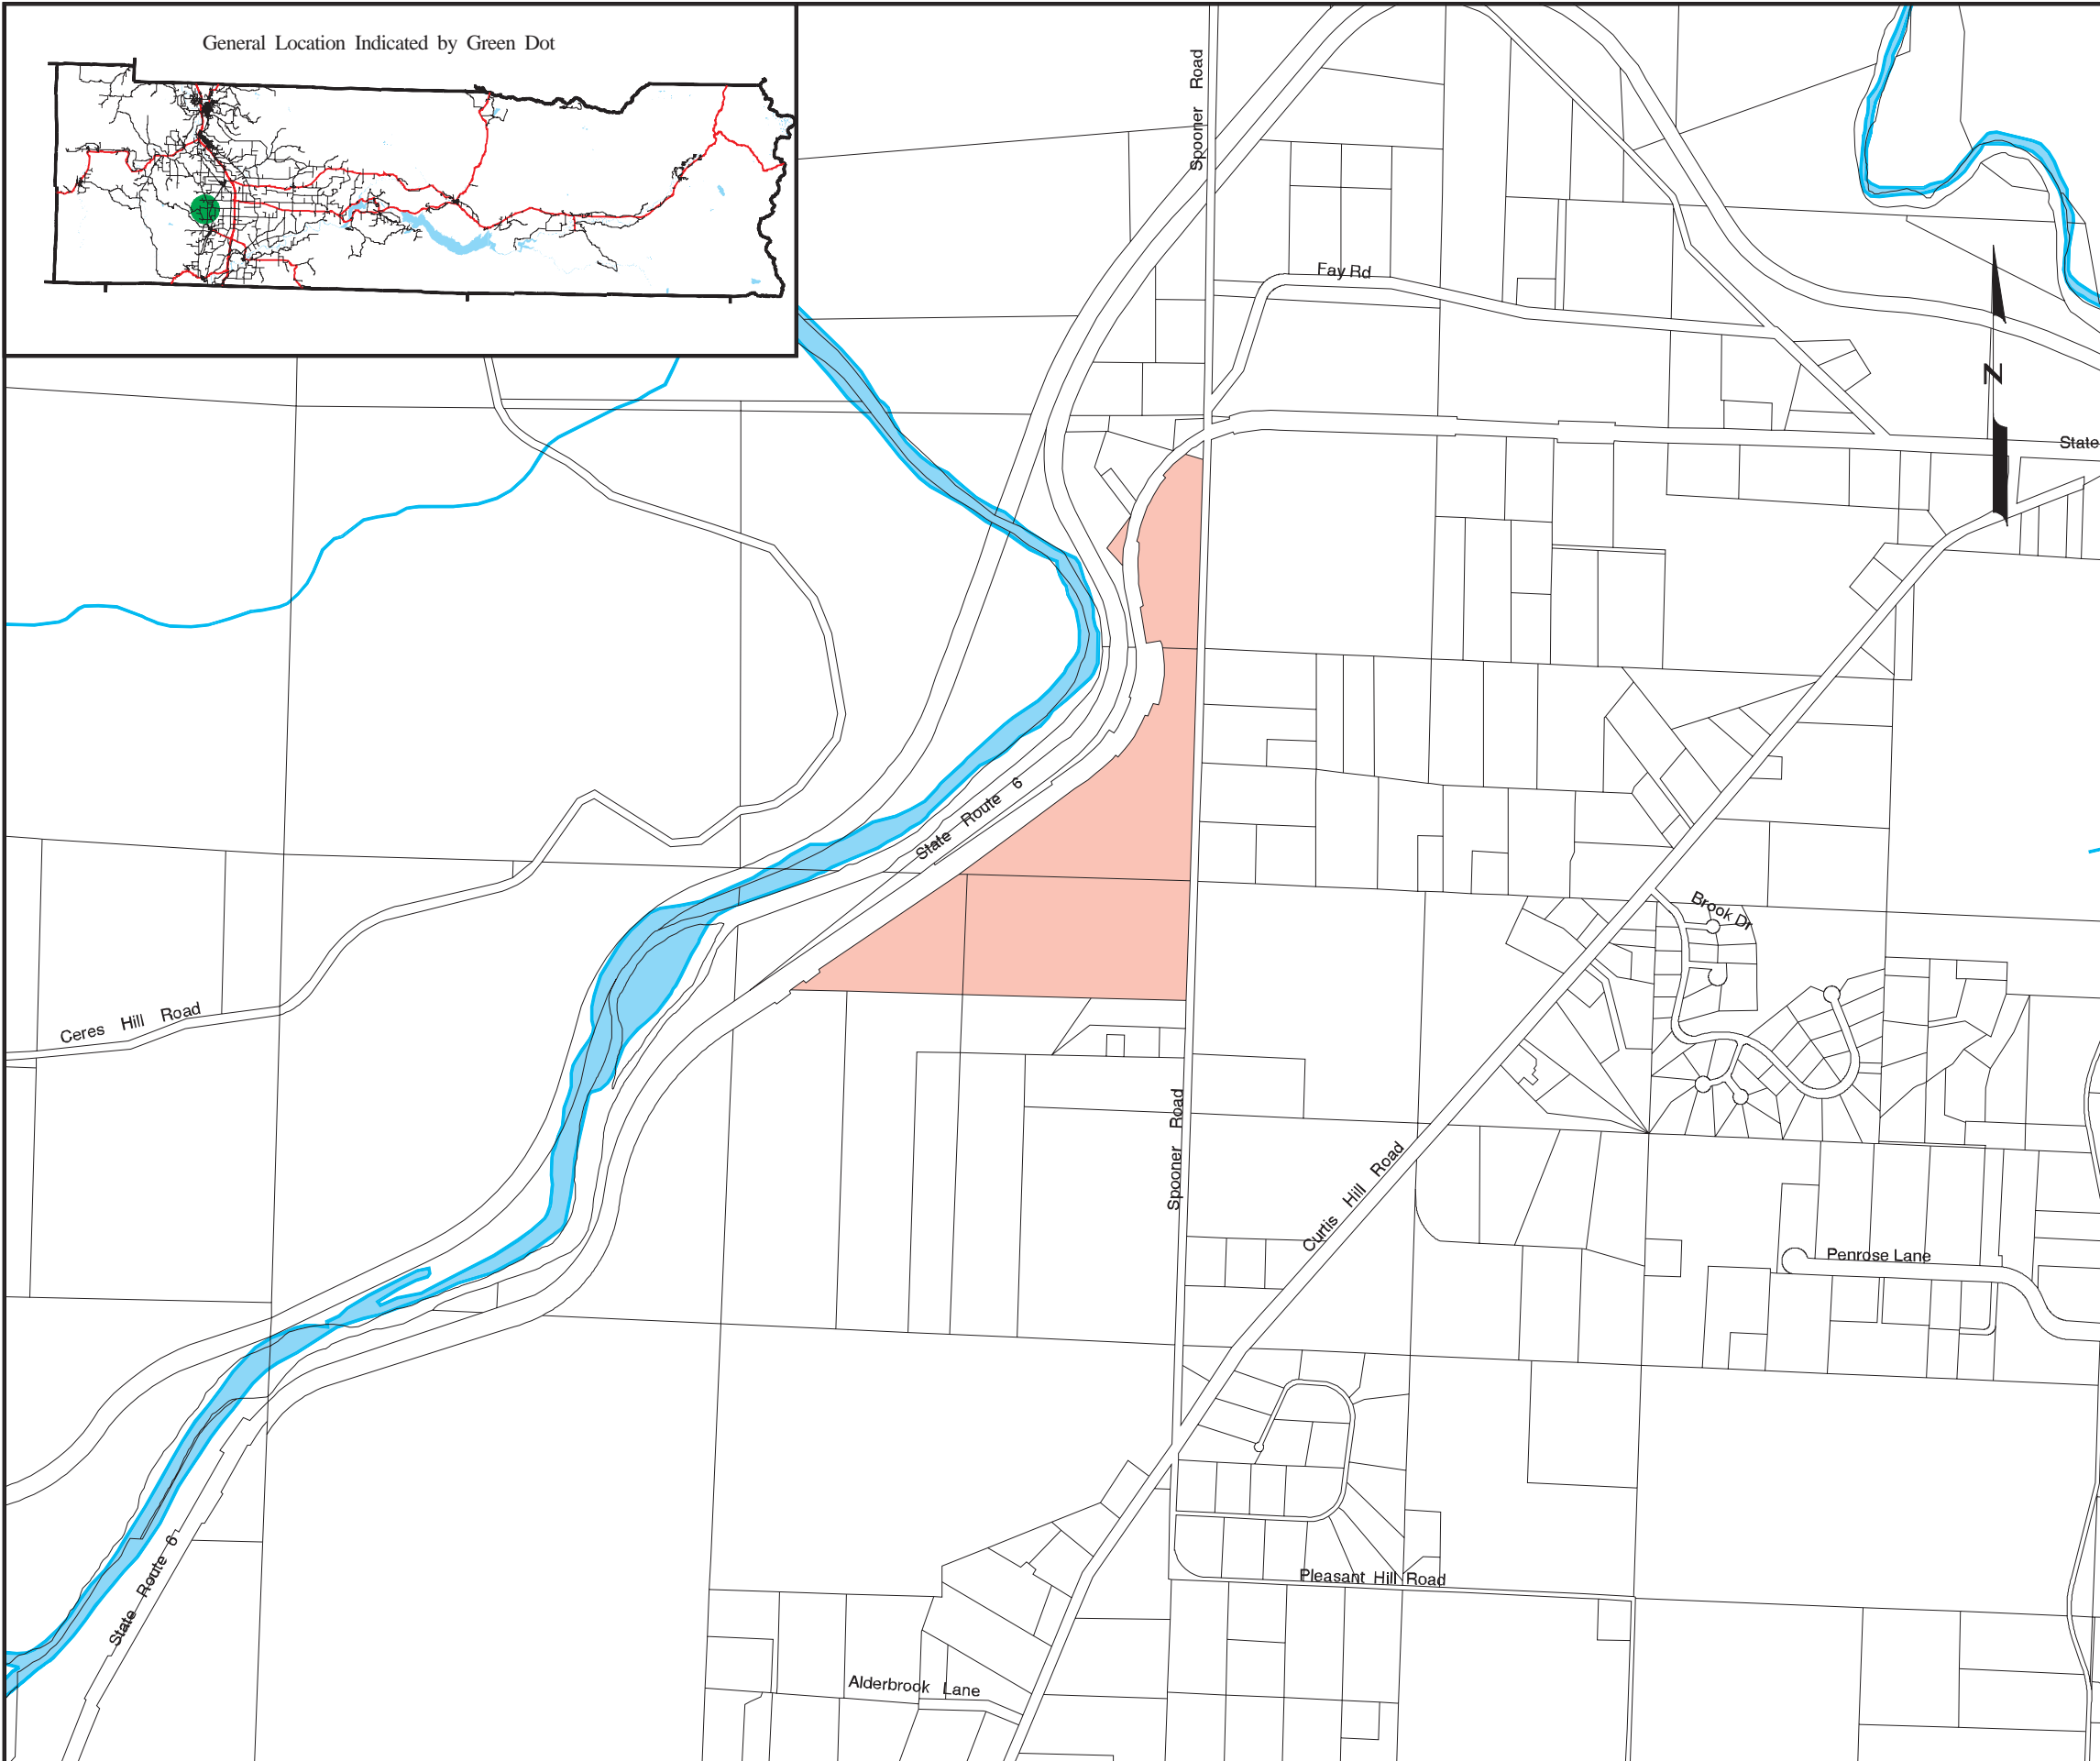

General Location Indicated by Green Dot

Lewis County Official Zoning Map MINERAL RESOURCE LANDS

LEWIS CO. PUBLIC WORKS (6)

Adopted May 16, 2000

LEGEND

 Mineral Resource Land