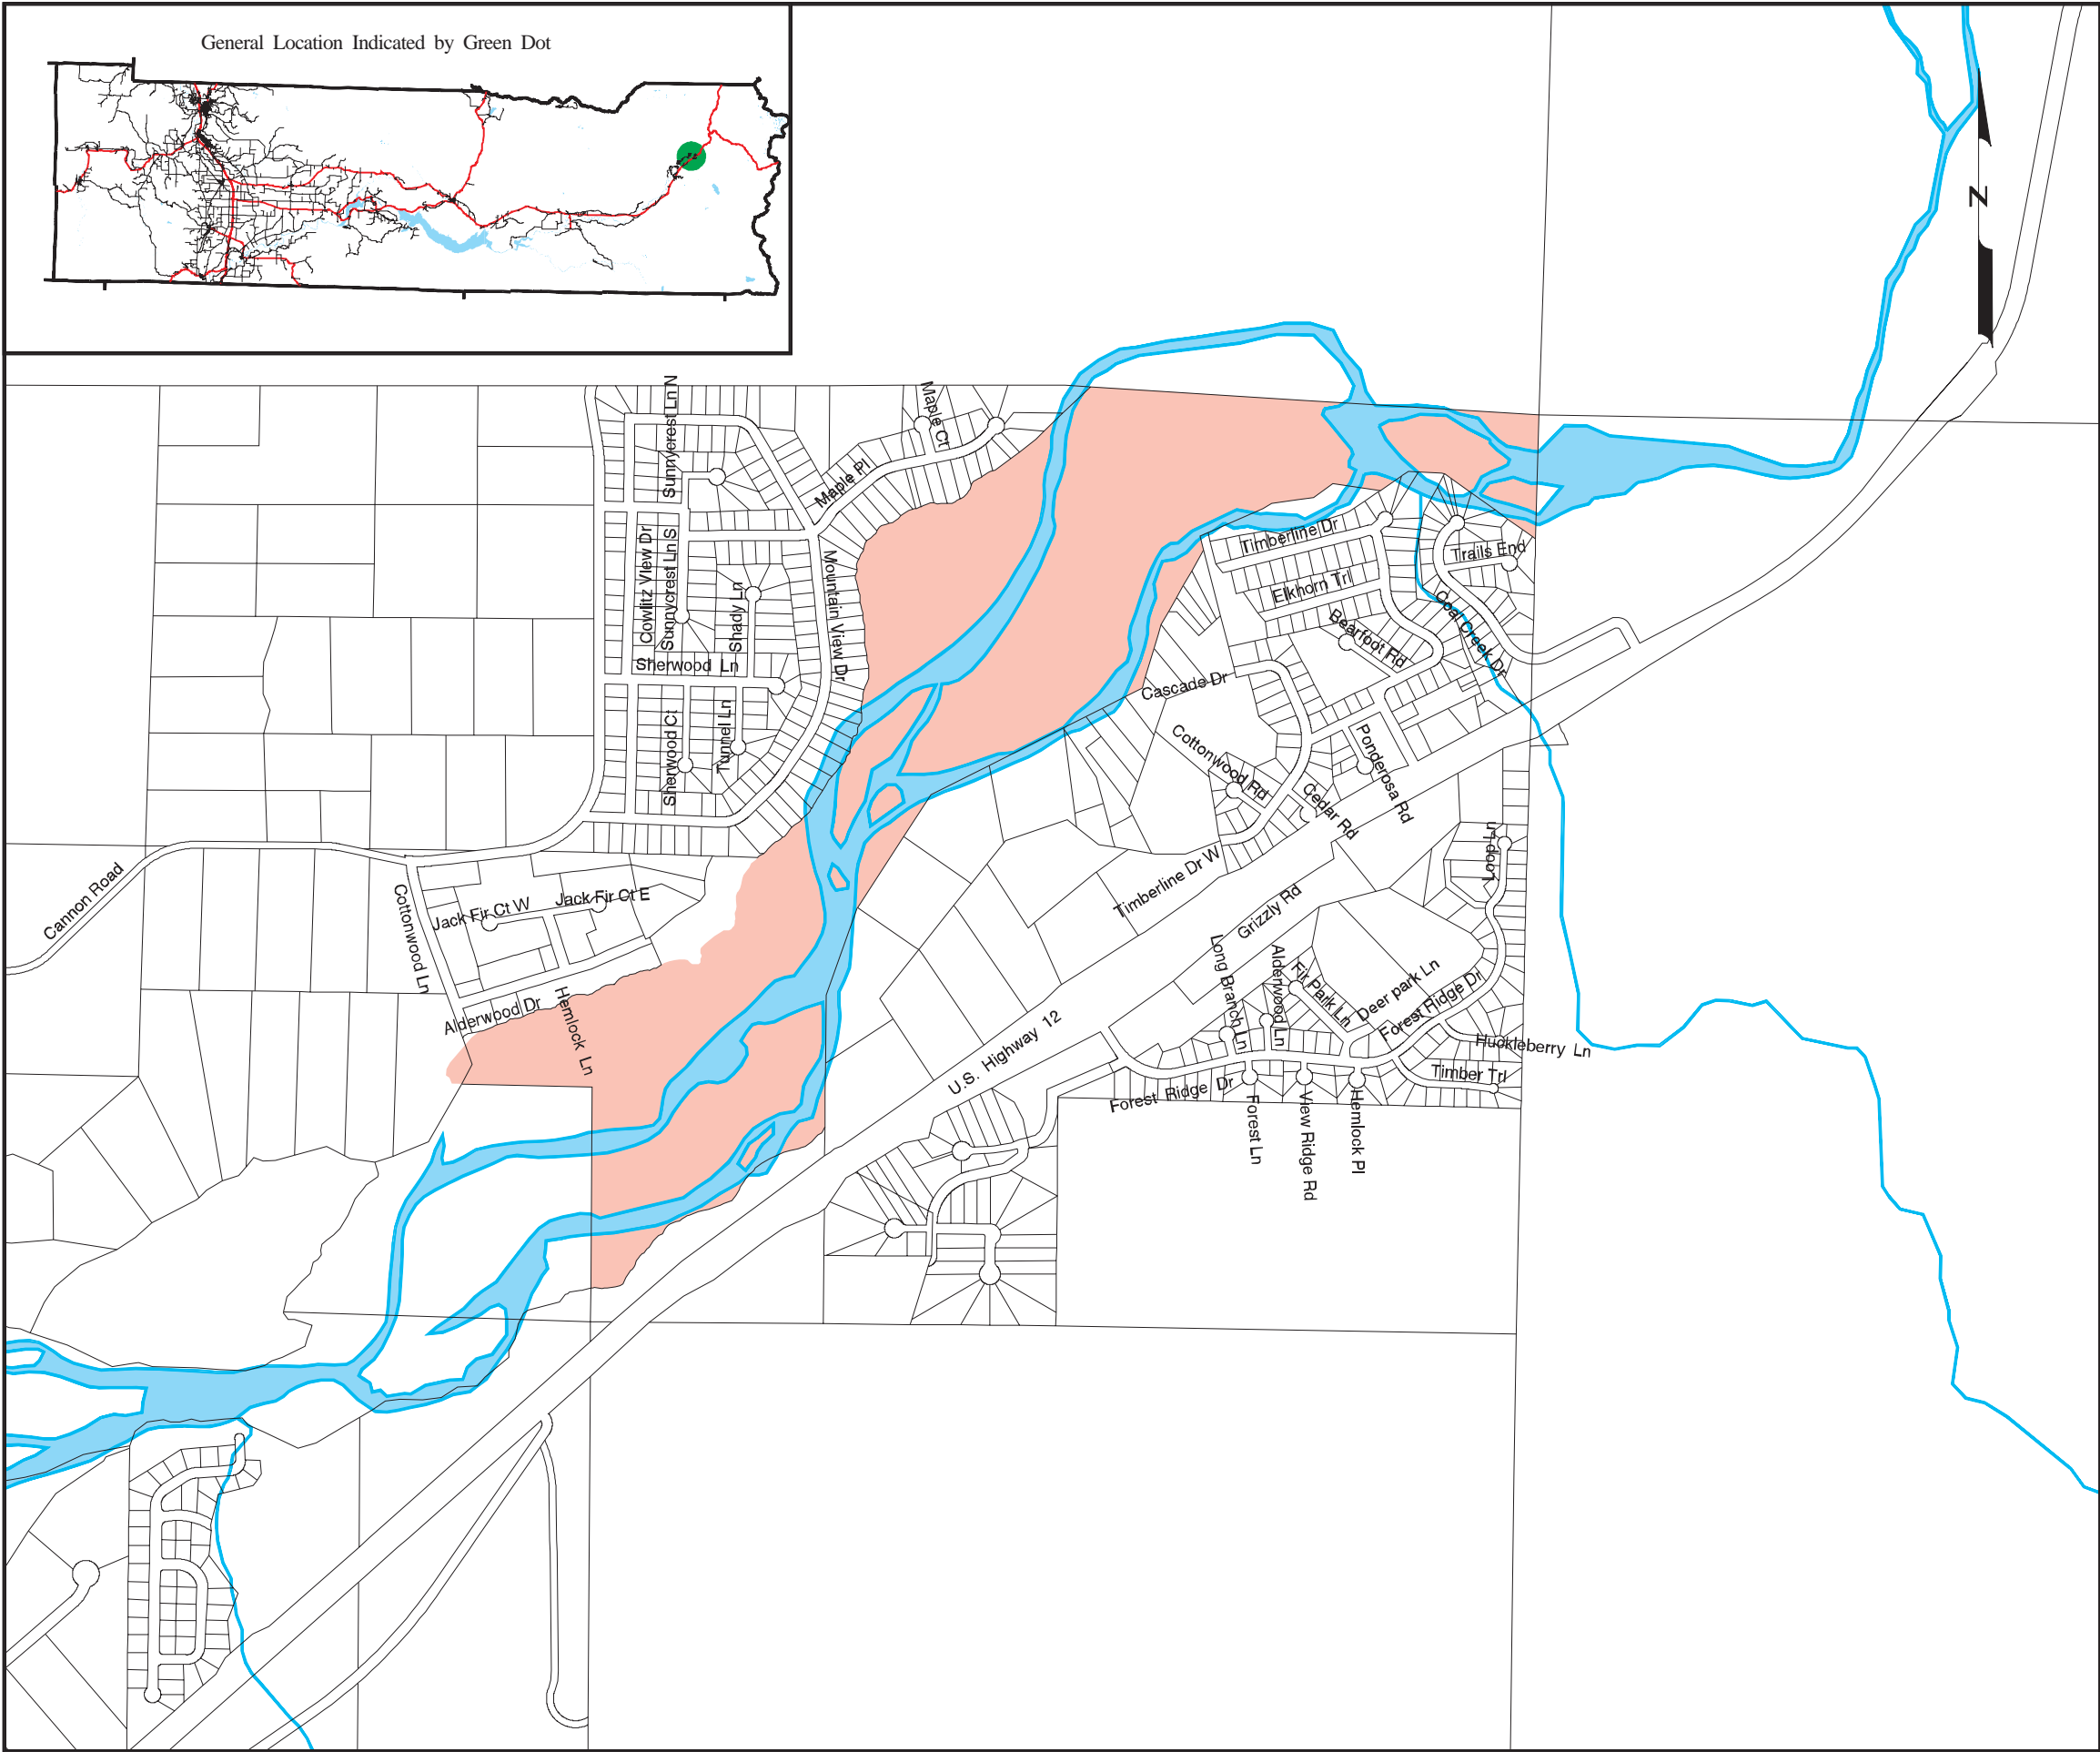

General Location Indicated by Green Dot

# Lewis County Official Zoning Map MINERAL RESOURCE LANDS

LEWIS CO. PUBLIC WORKS (1)

Adopted May 16, 2000

## LEGEND

 Mineral Resource Land