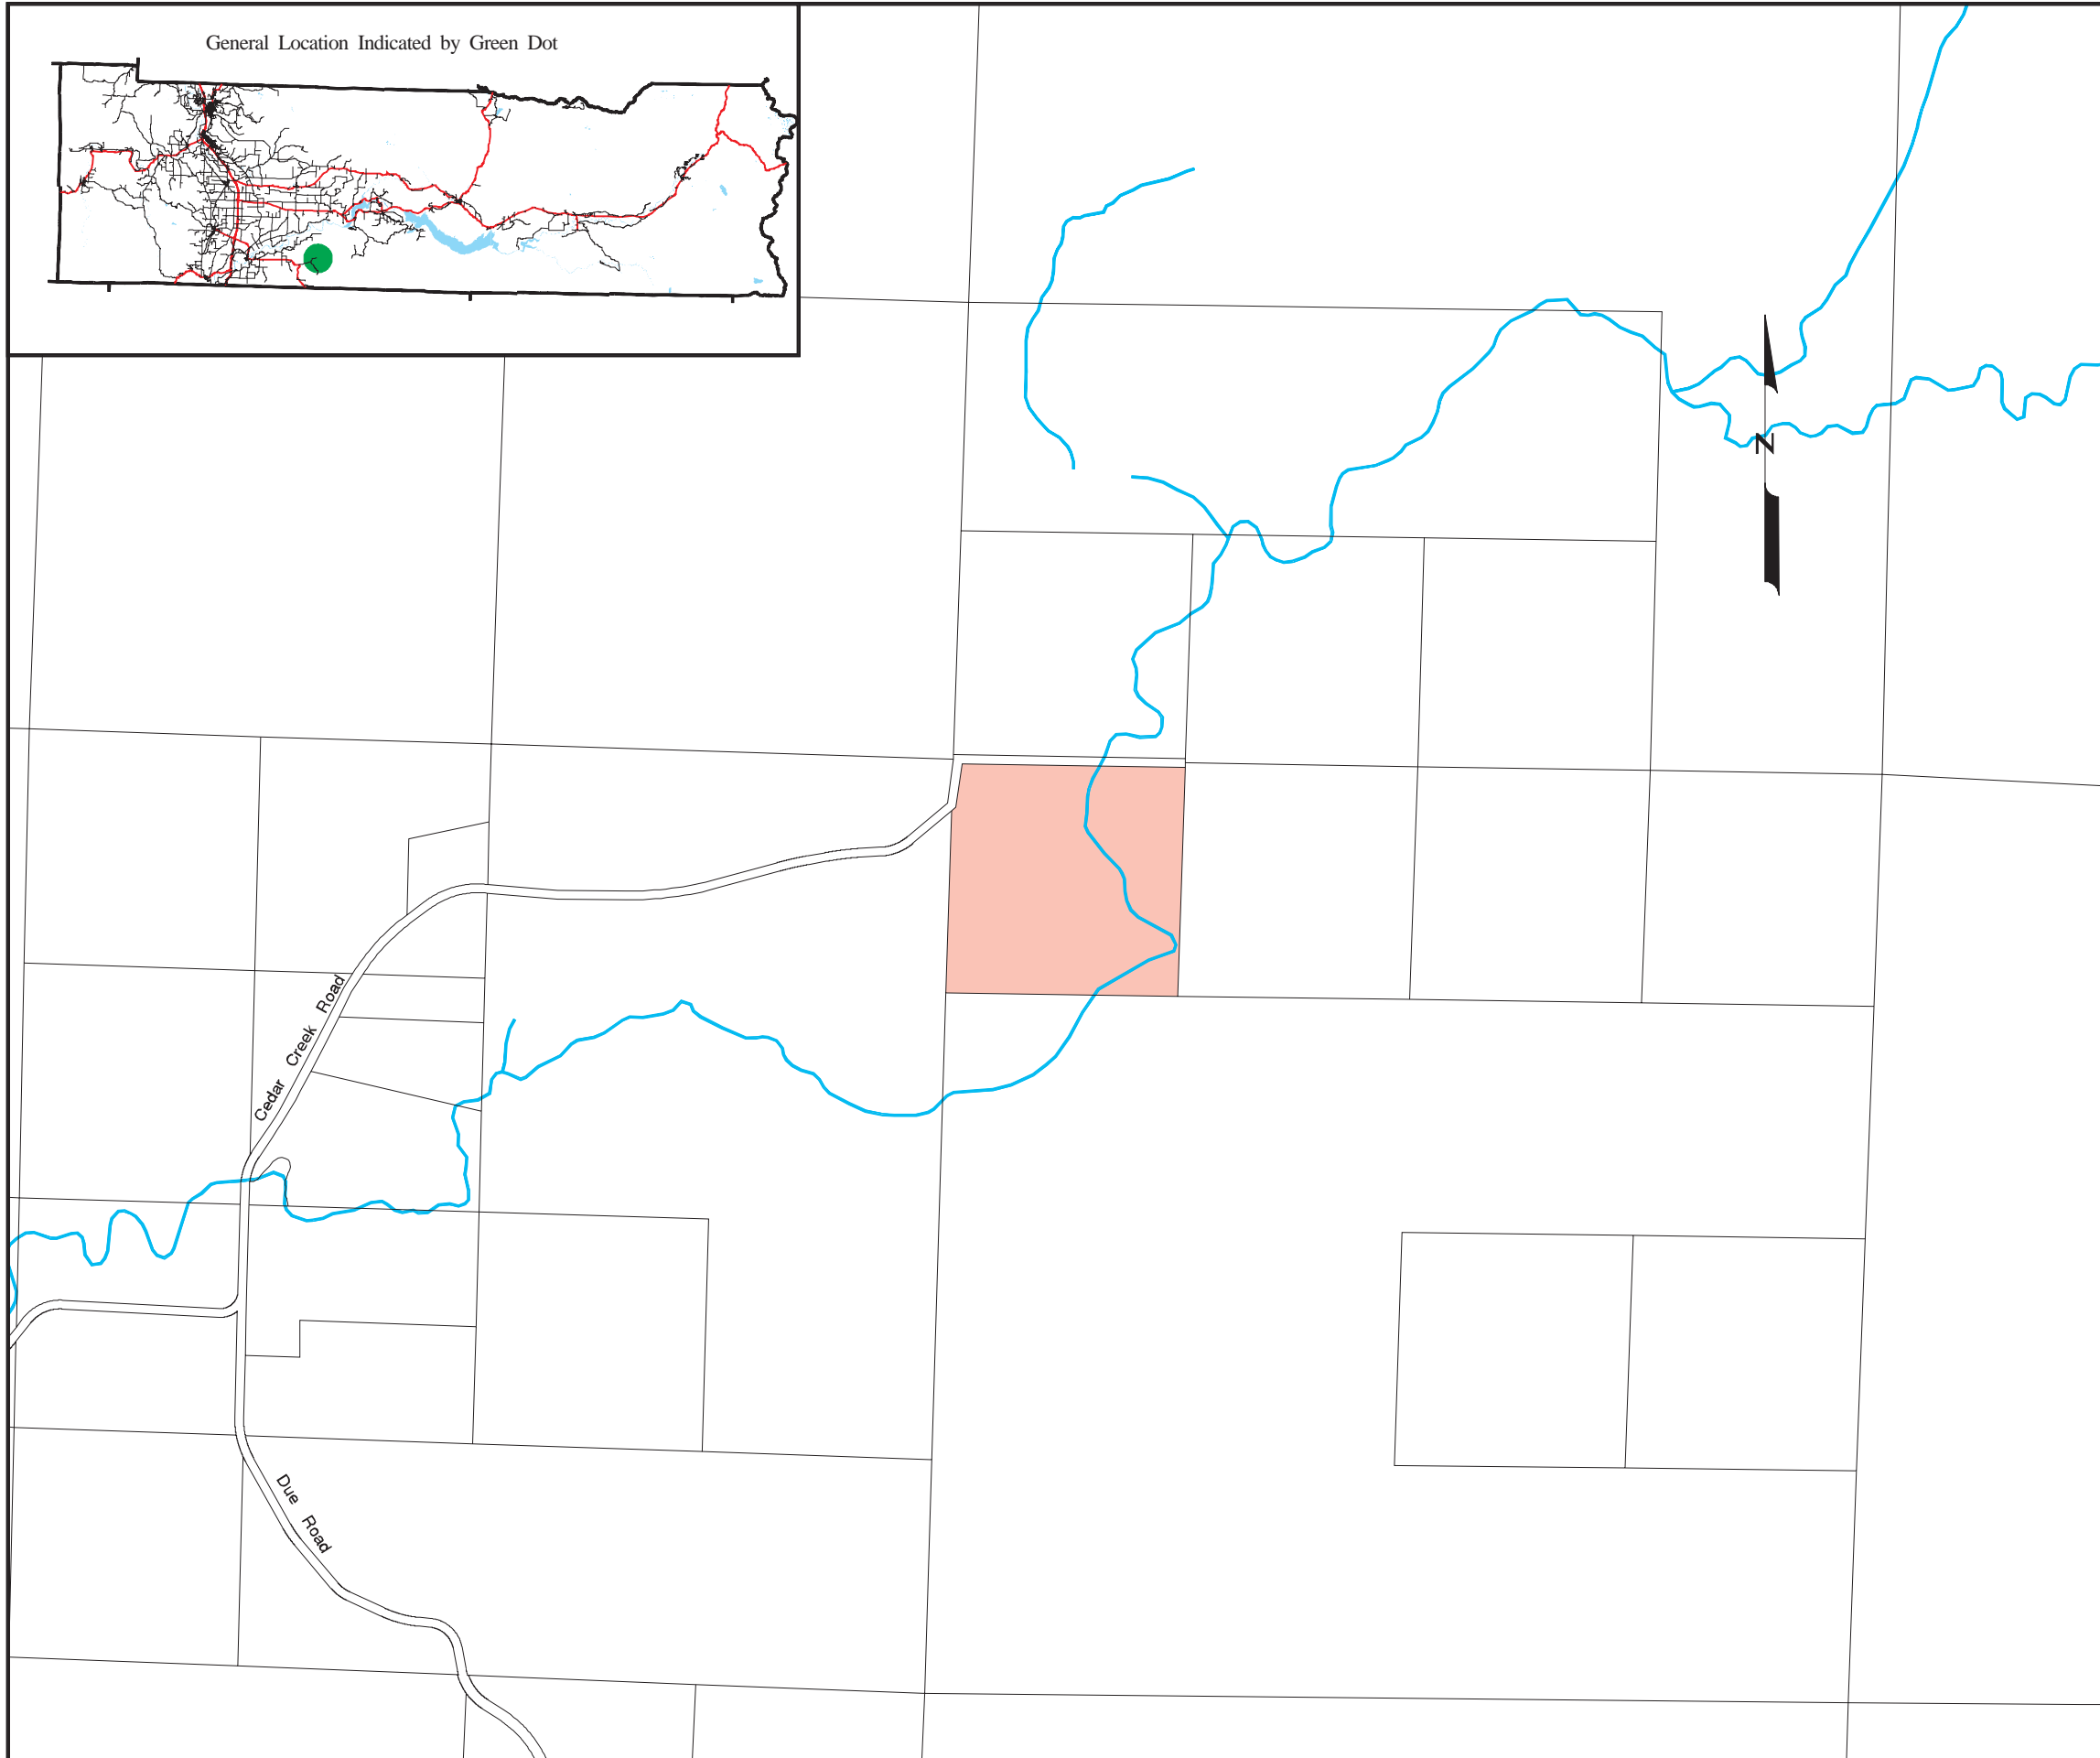

General Location Indicated by Green Dot

Lewis County

Official Zoning Map

MINERAL RESOURCE LANDS

HAROLD SORENSEN TRUCKING, INC.

Feet

Adopted May 16, 2000

LEGEND

Mineral Resource Land