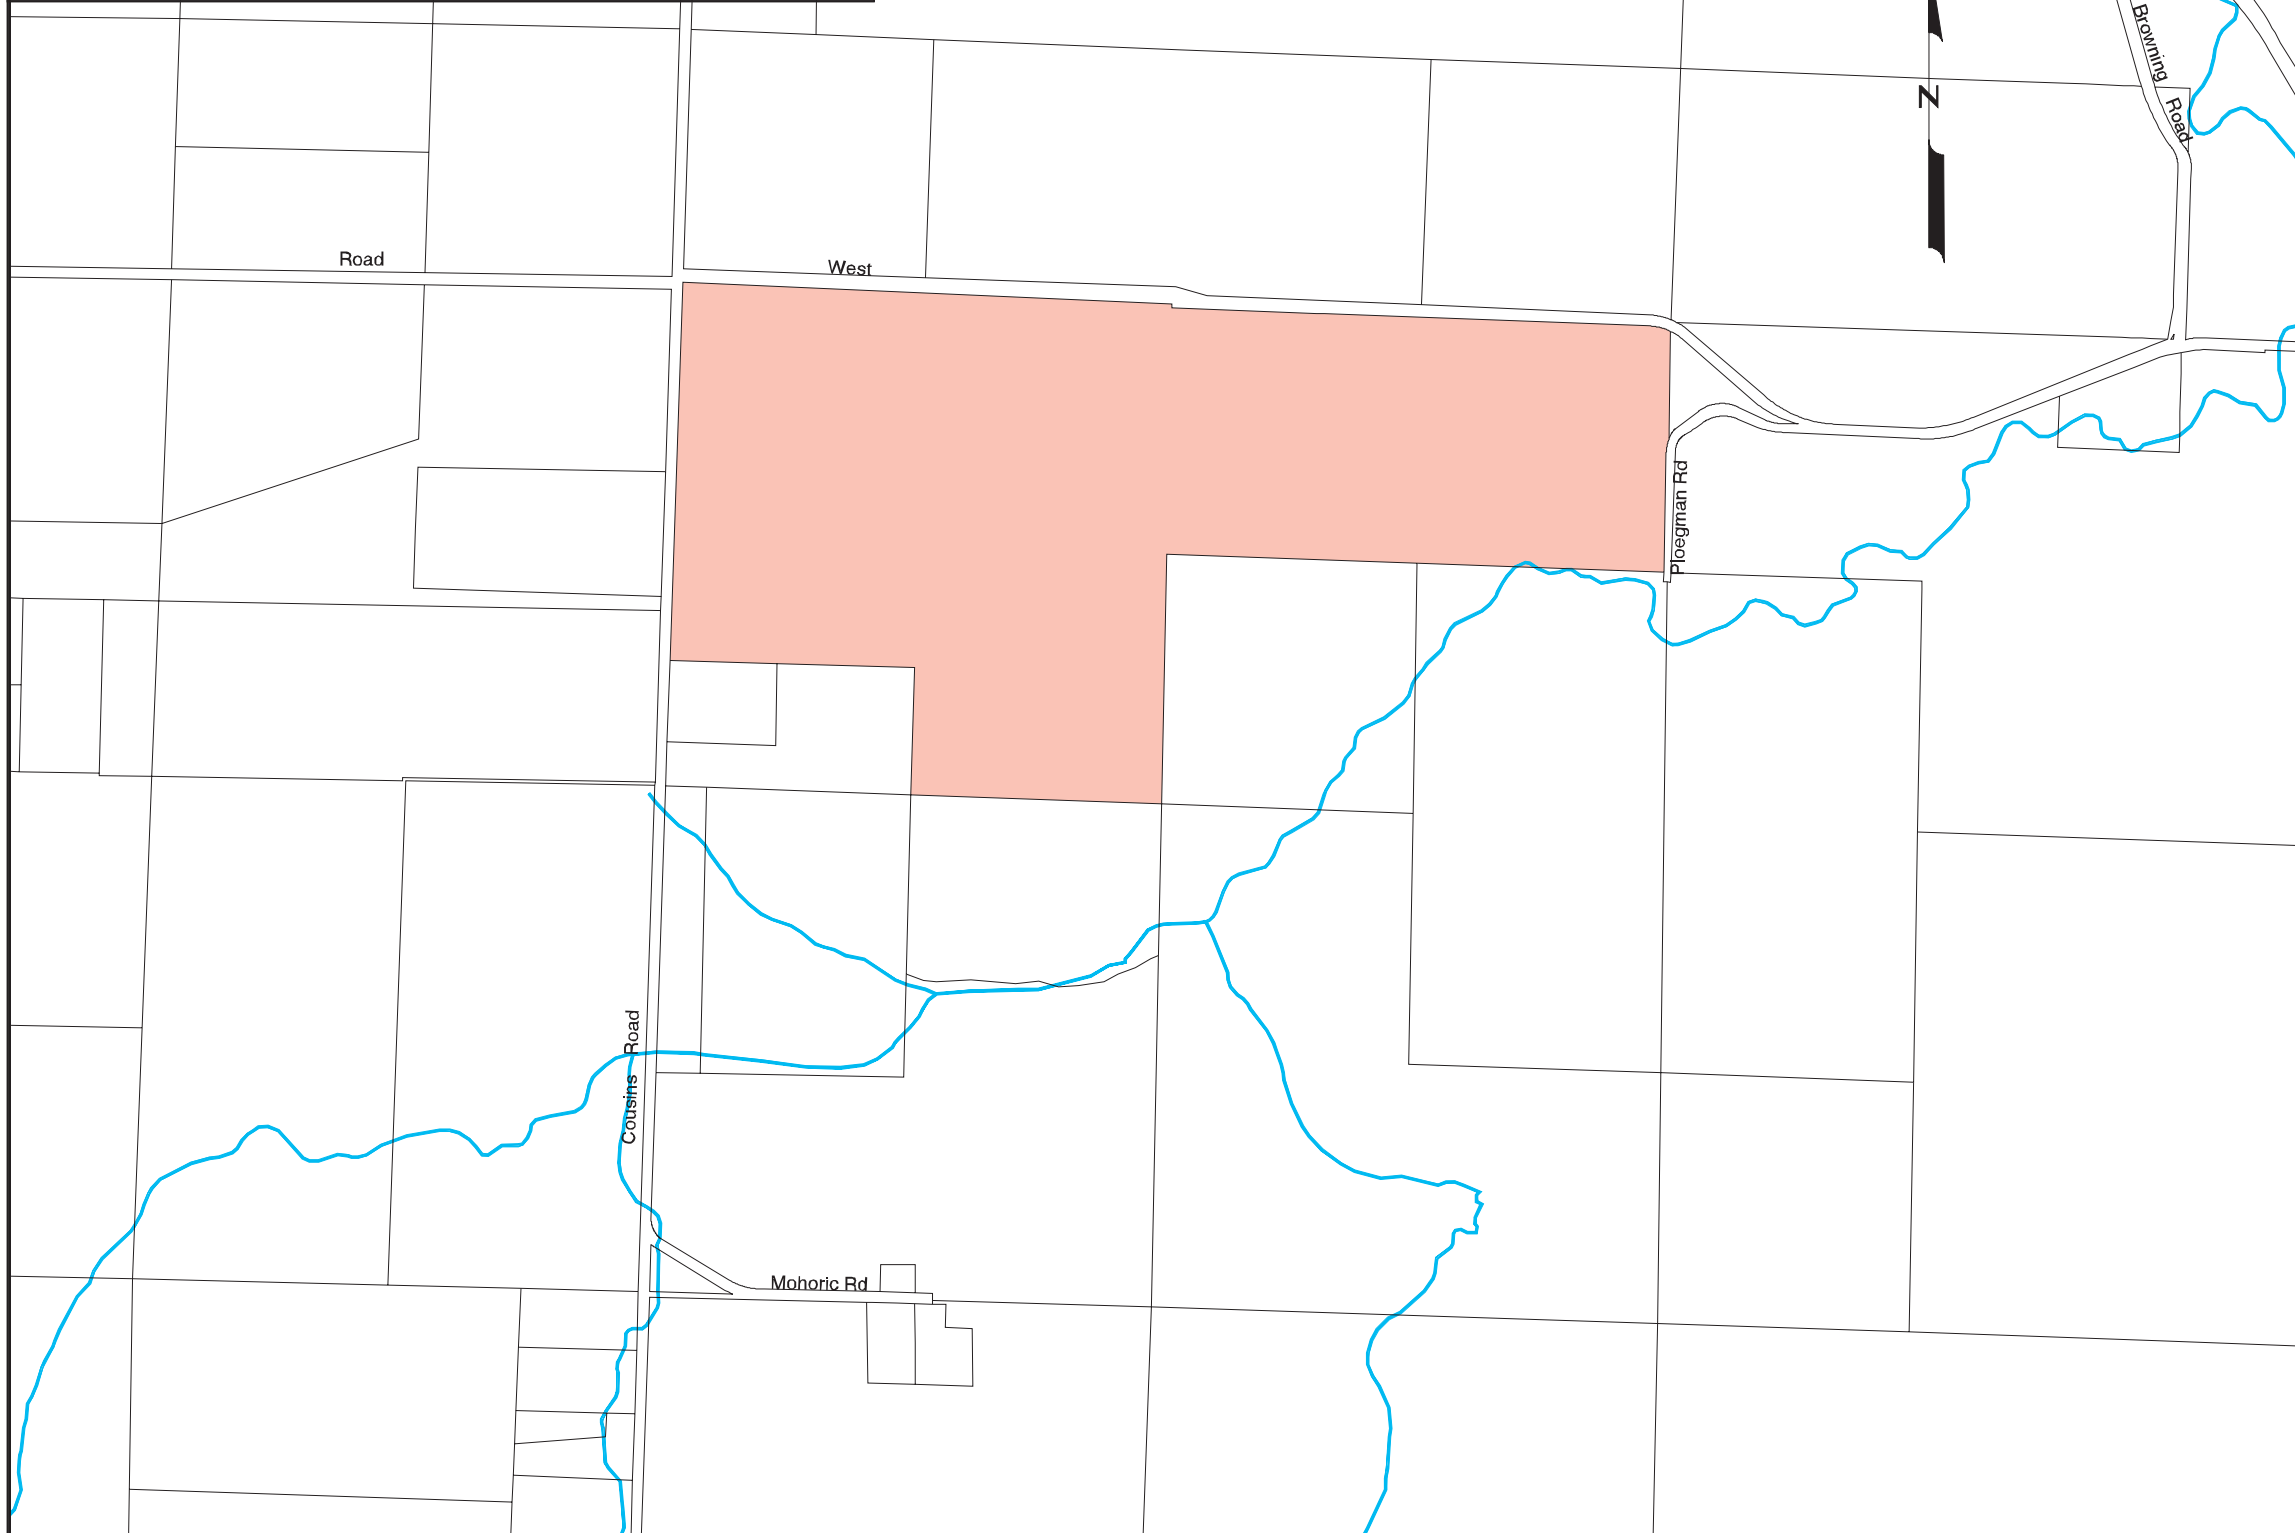

General Location Indicated by Green Dot

Lewis County Official Zoning Map MINERAL RESOURCE LANDS

ED MOERKE

Adopted May 16, 2000

LEGEND

 Mineral Resource Land