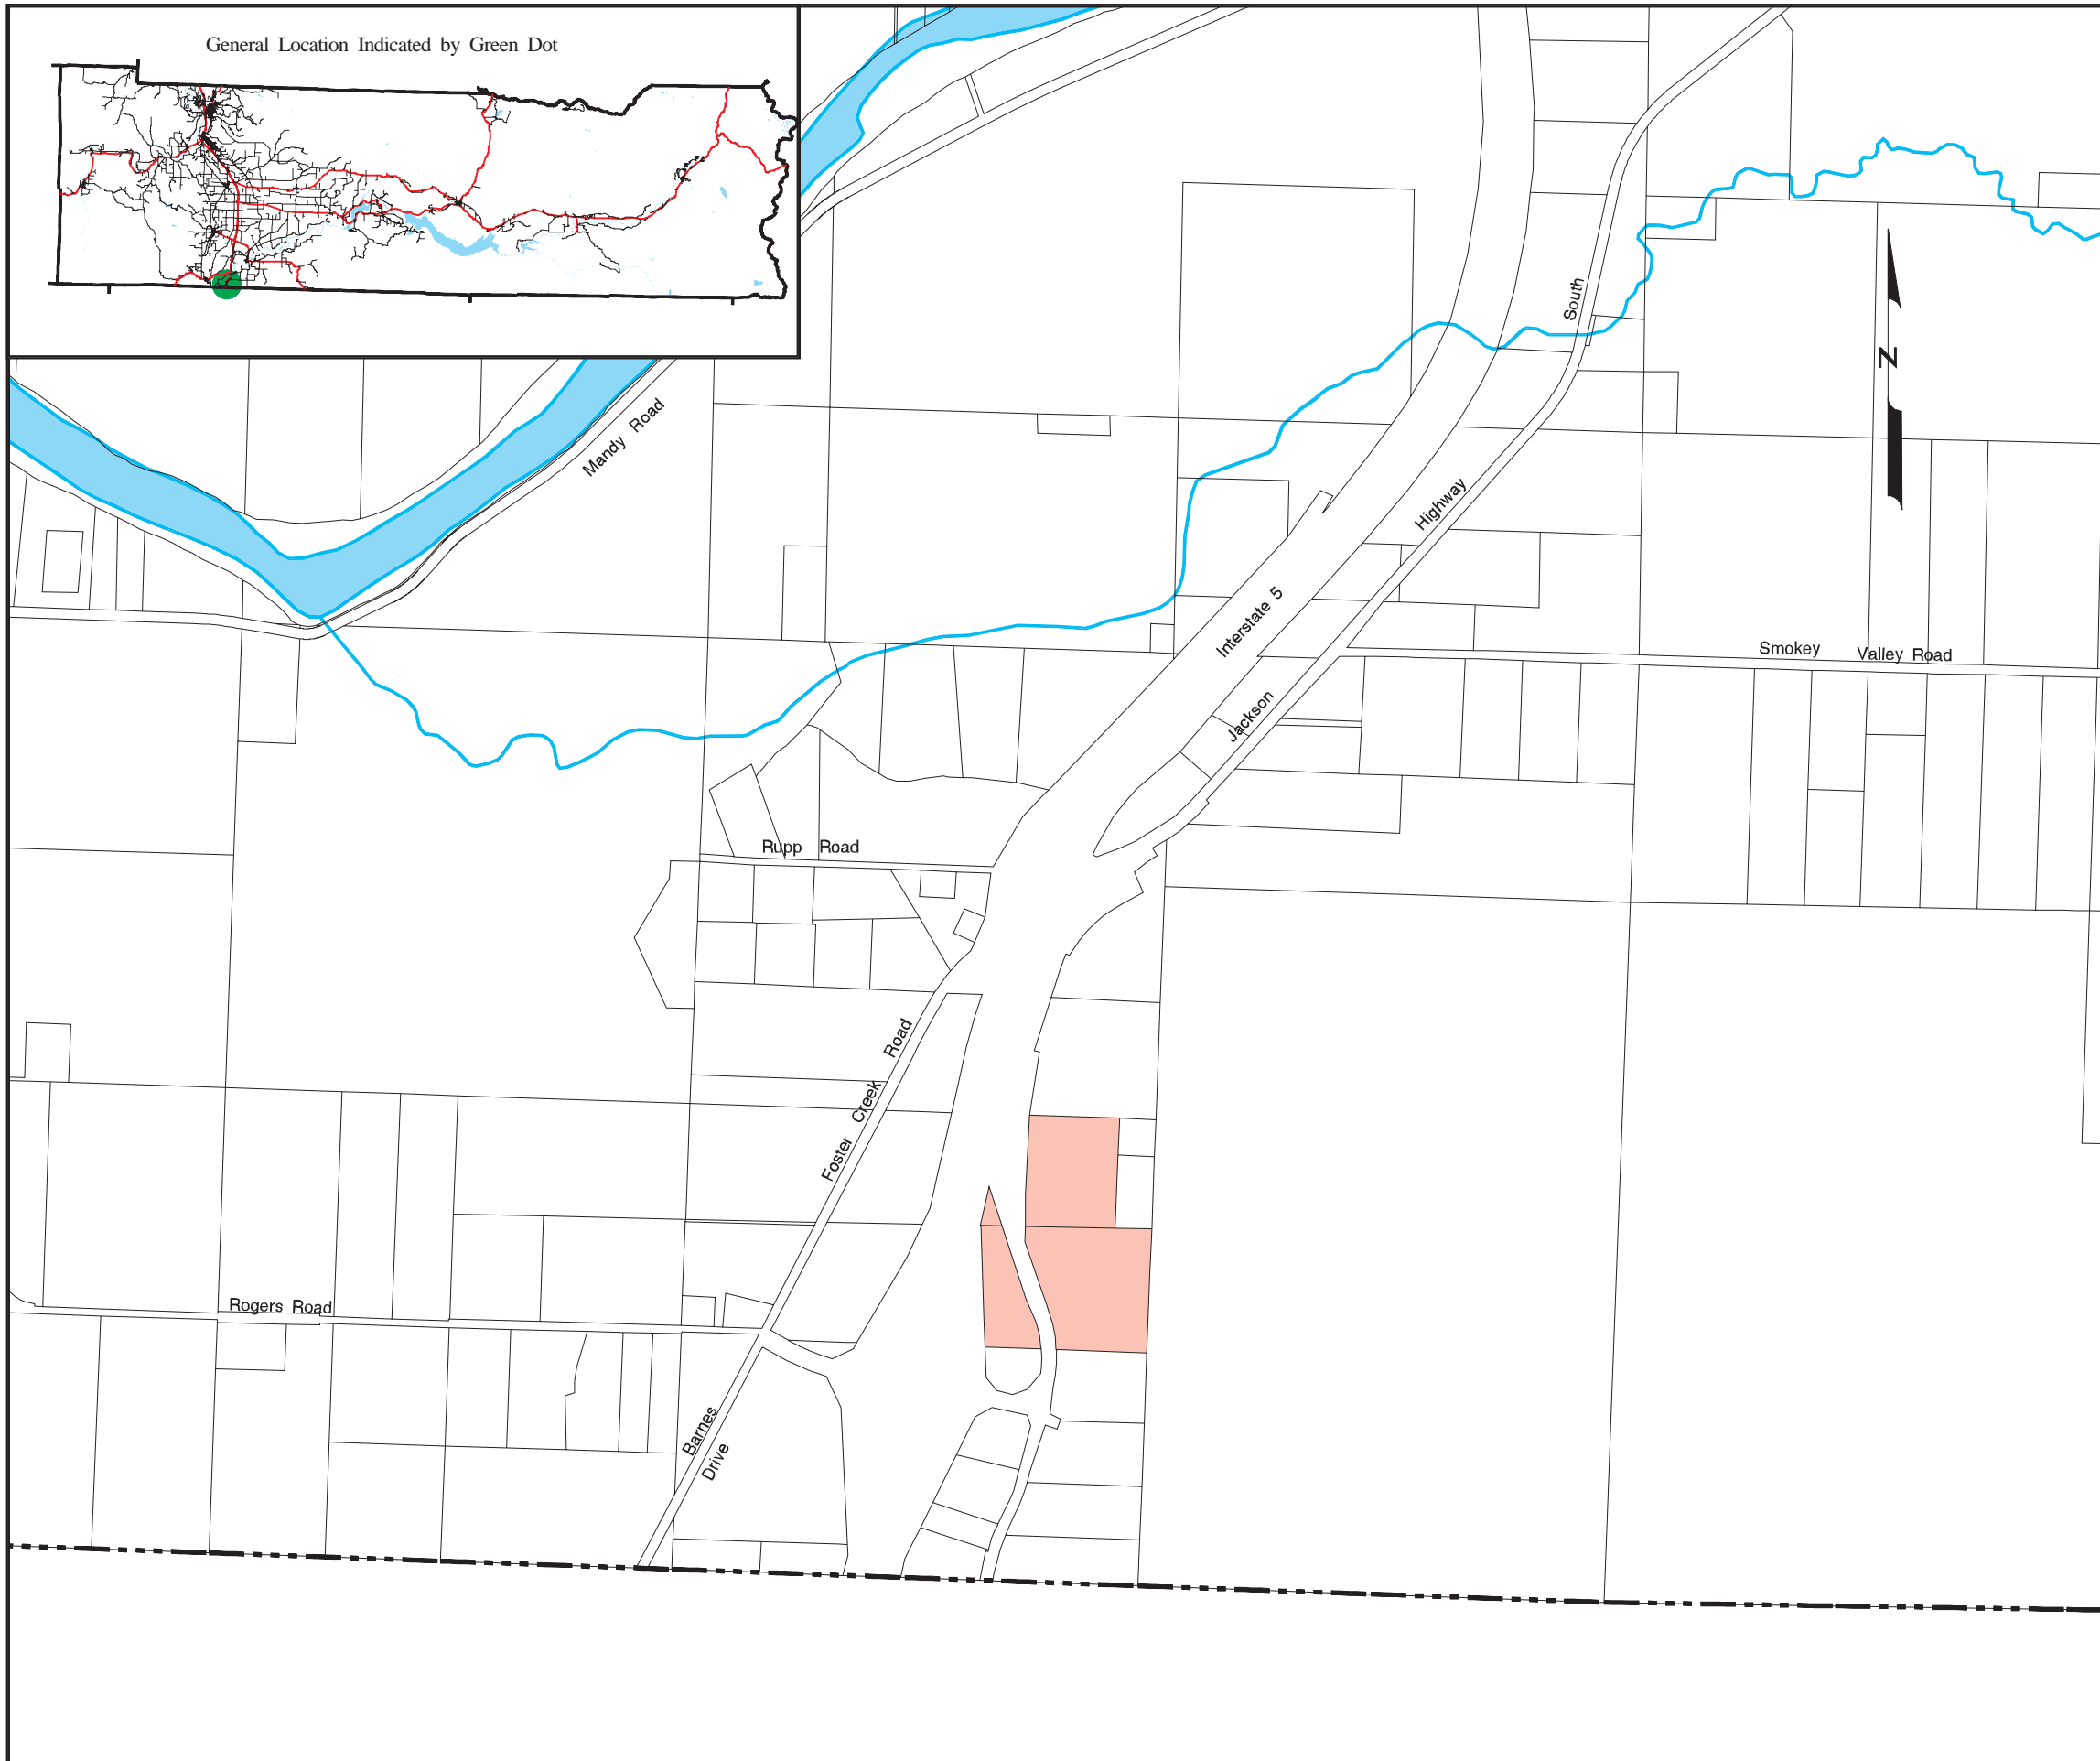

General Location Indicated by Green Dot

Lewis County Official Zoning Map MINERAL RESOURCE LANDS

DONNA SETTLEMIER (2)

Adopted May 16, 2000

LEGEND

 Mineral Resource Land