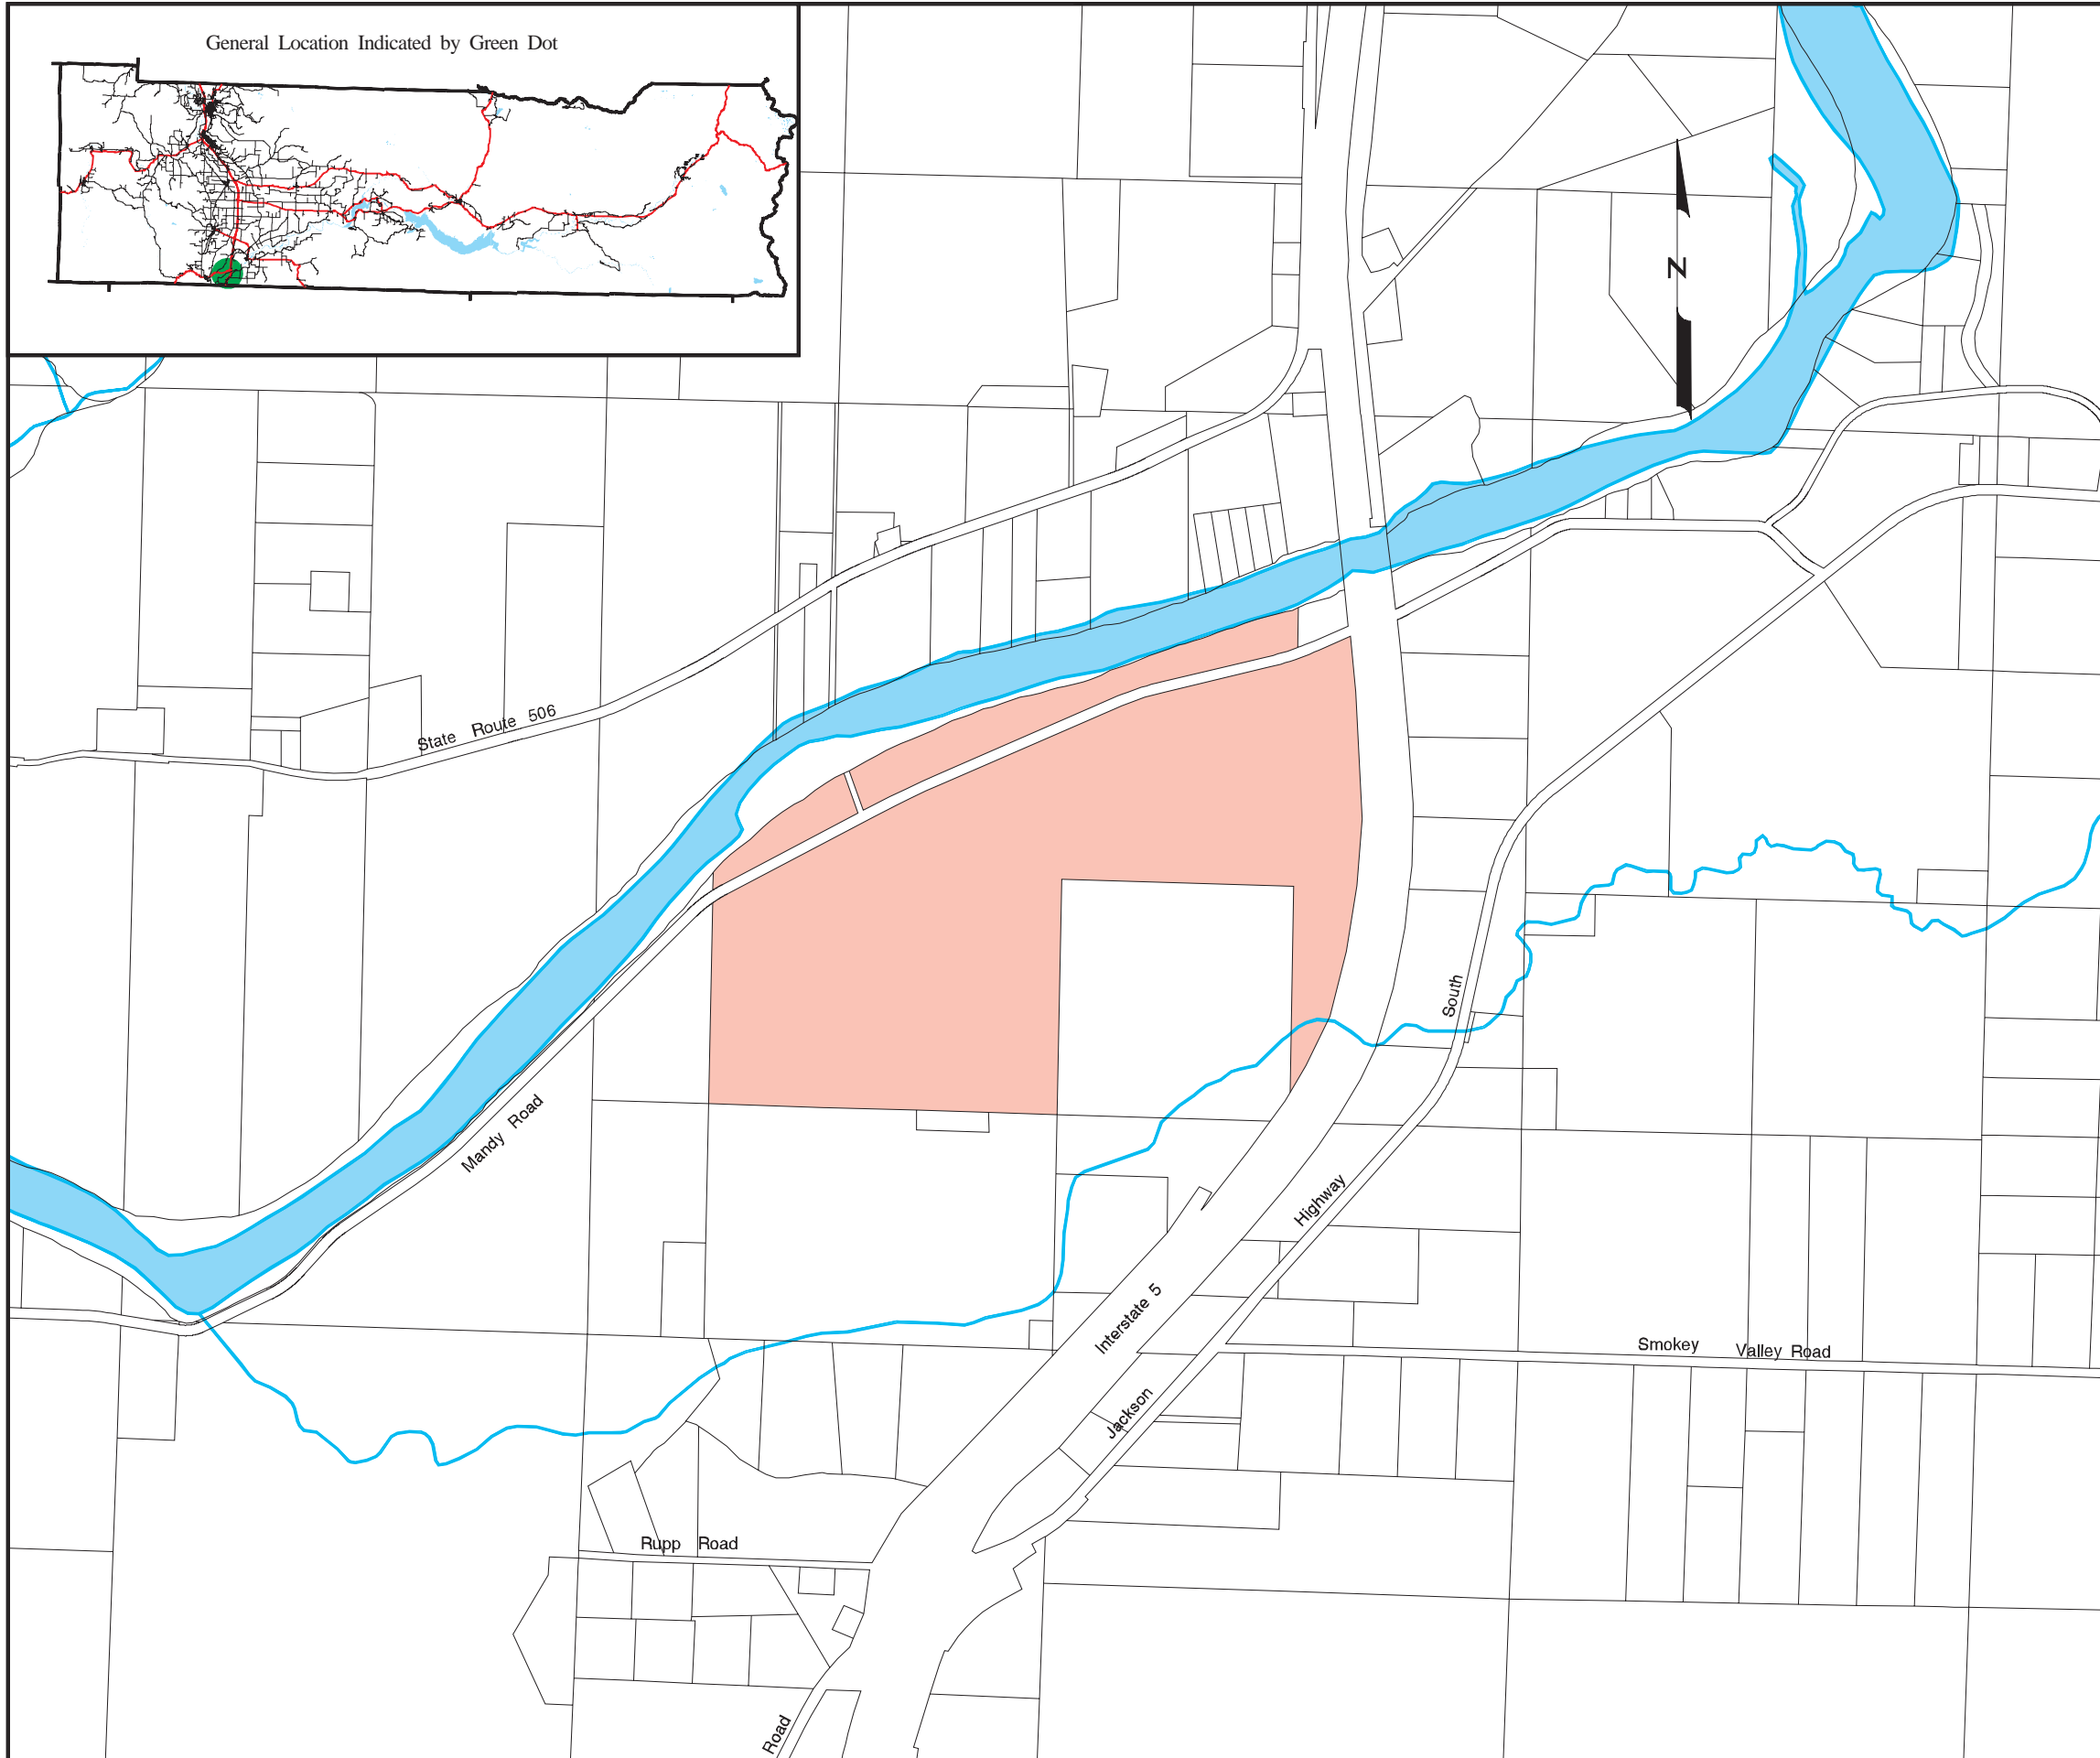

General Location Indicated by Green Dot

Lewis County Official Zoning Map MINERAL RESOURCE LANDS

DONNA SETTLEMIER (1)

Adopted May 16, 2000

LEGEND

 Mineral Resource Land