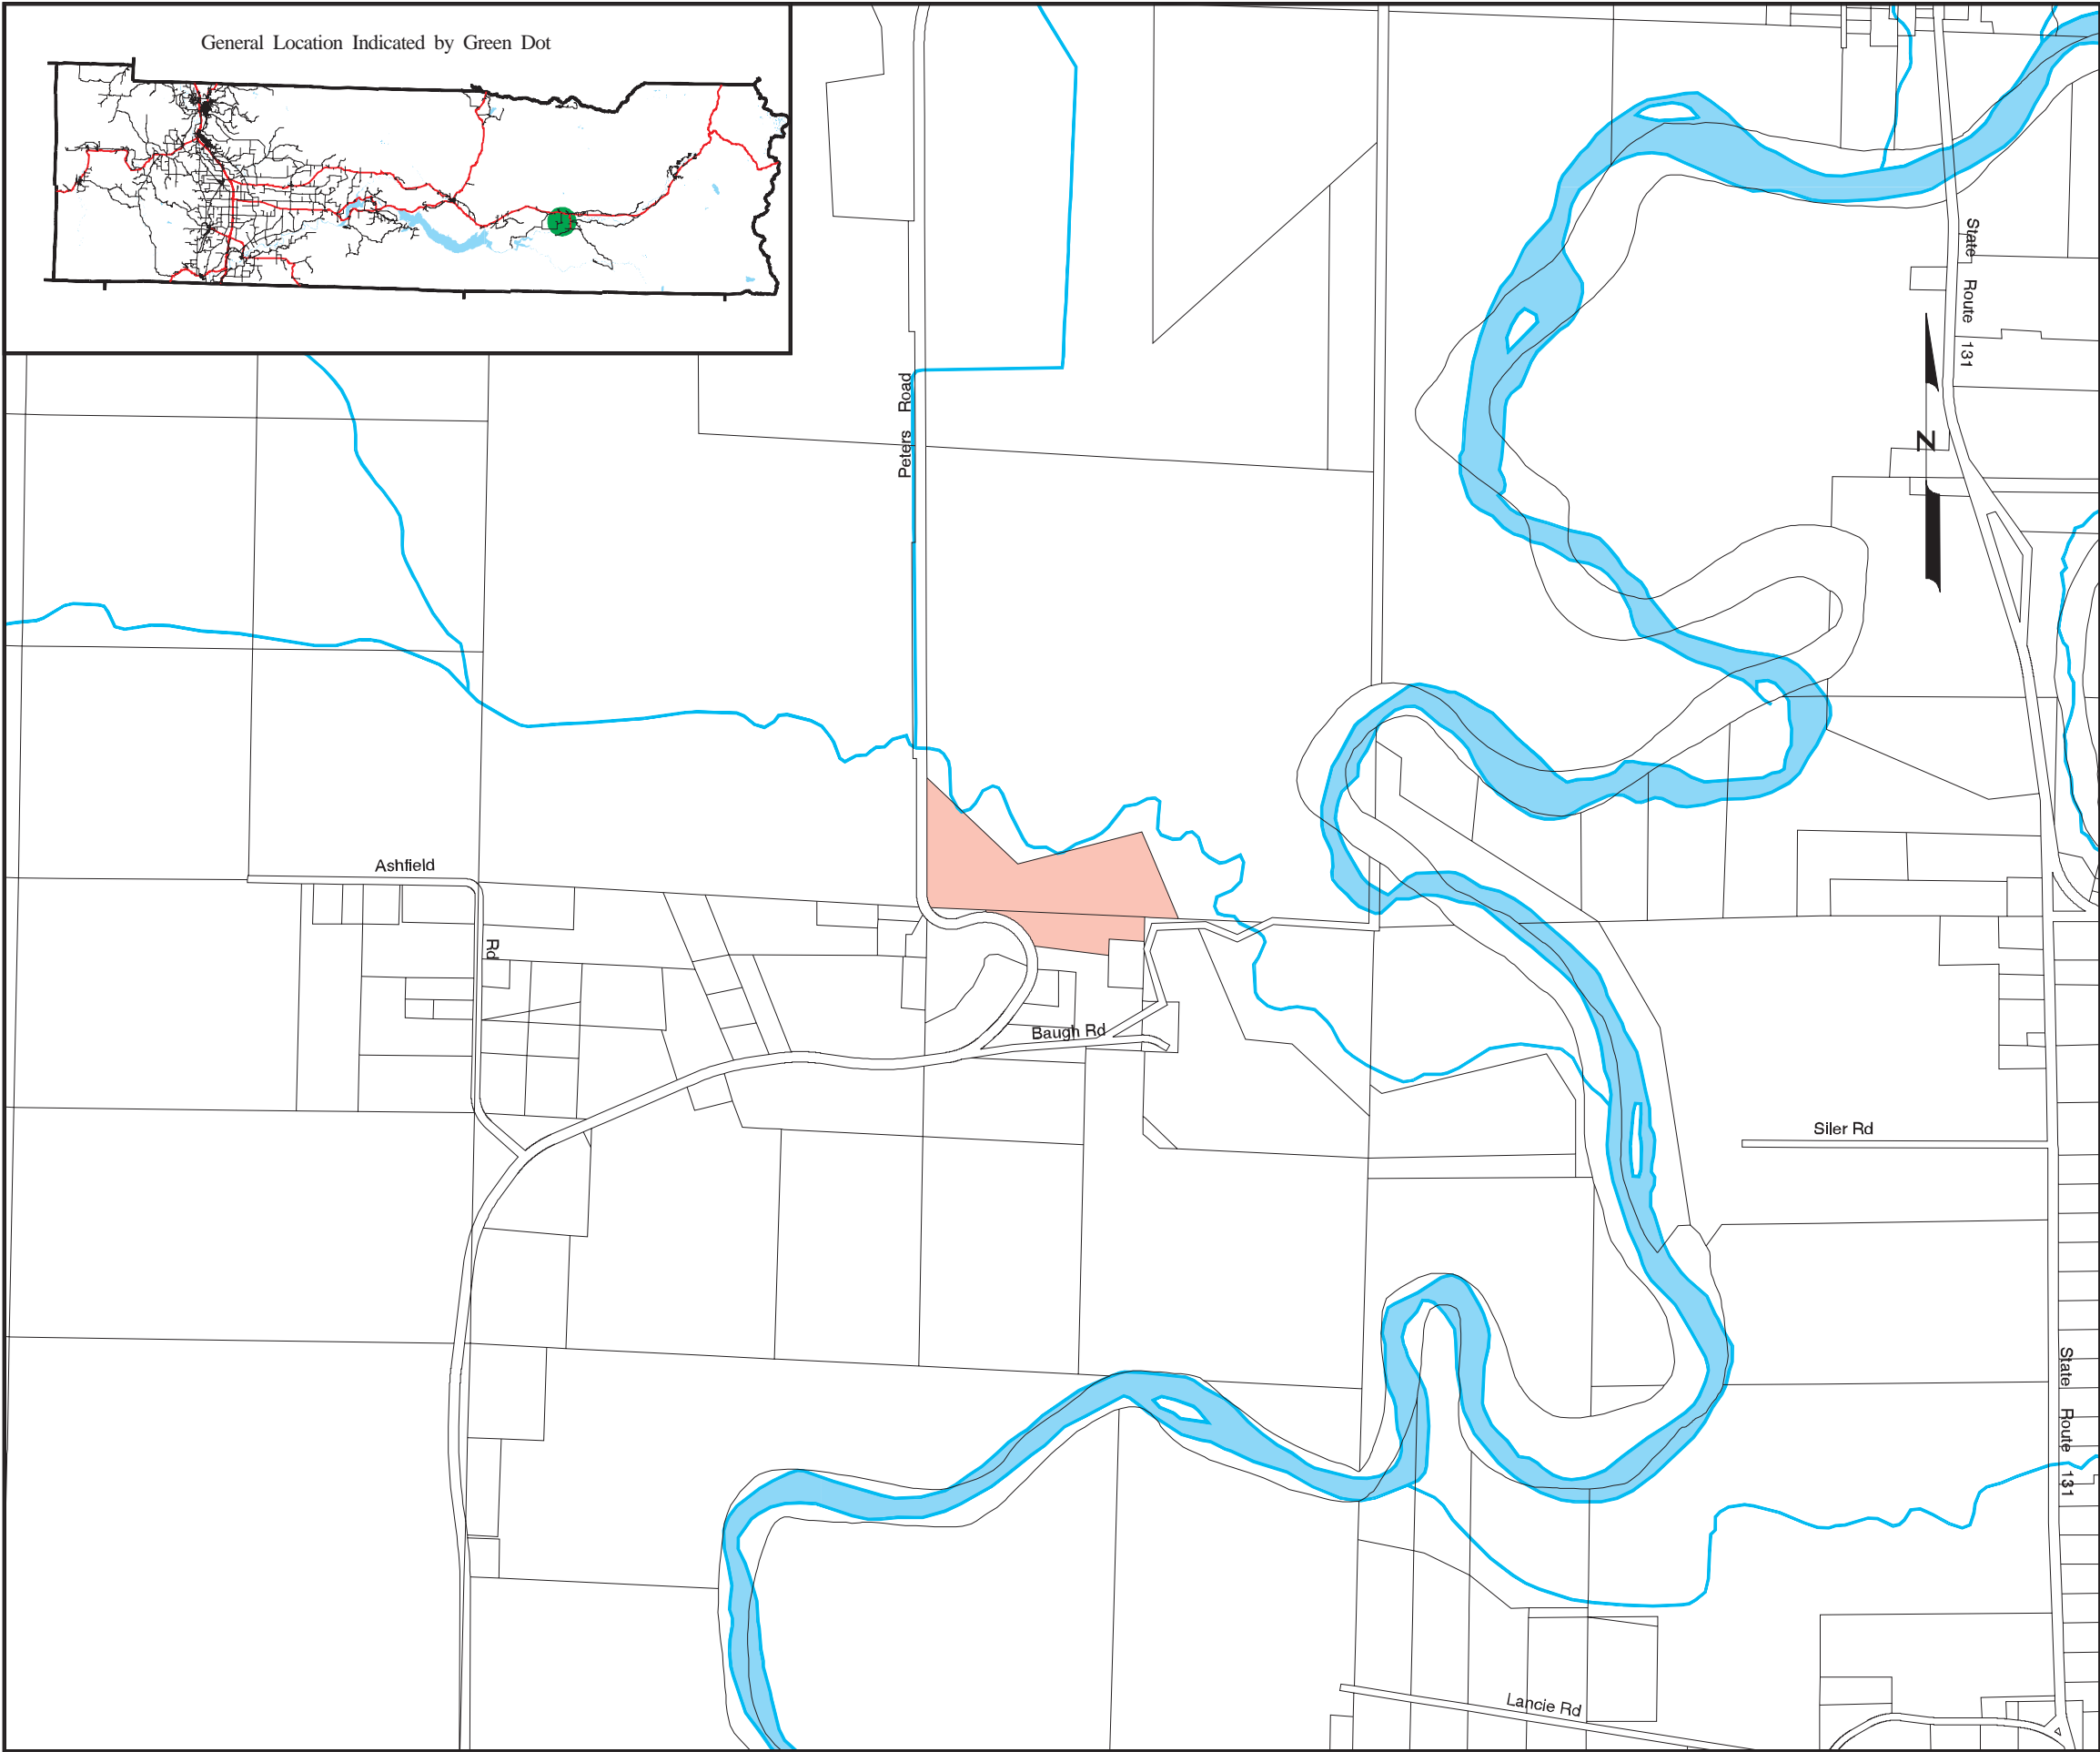

General Location Indicated by Green Dot

Lewis County

Official Zoning Map

MINERAL RESOURCE LANDS

COWLITZ STUD / HAMPTON LUMBER

Feet

Adopted May 16, 2000

LEGEND

 Mineral Resource Land