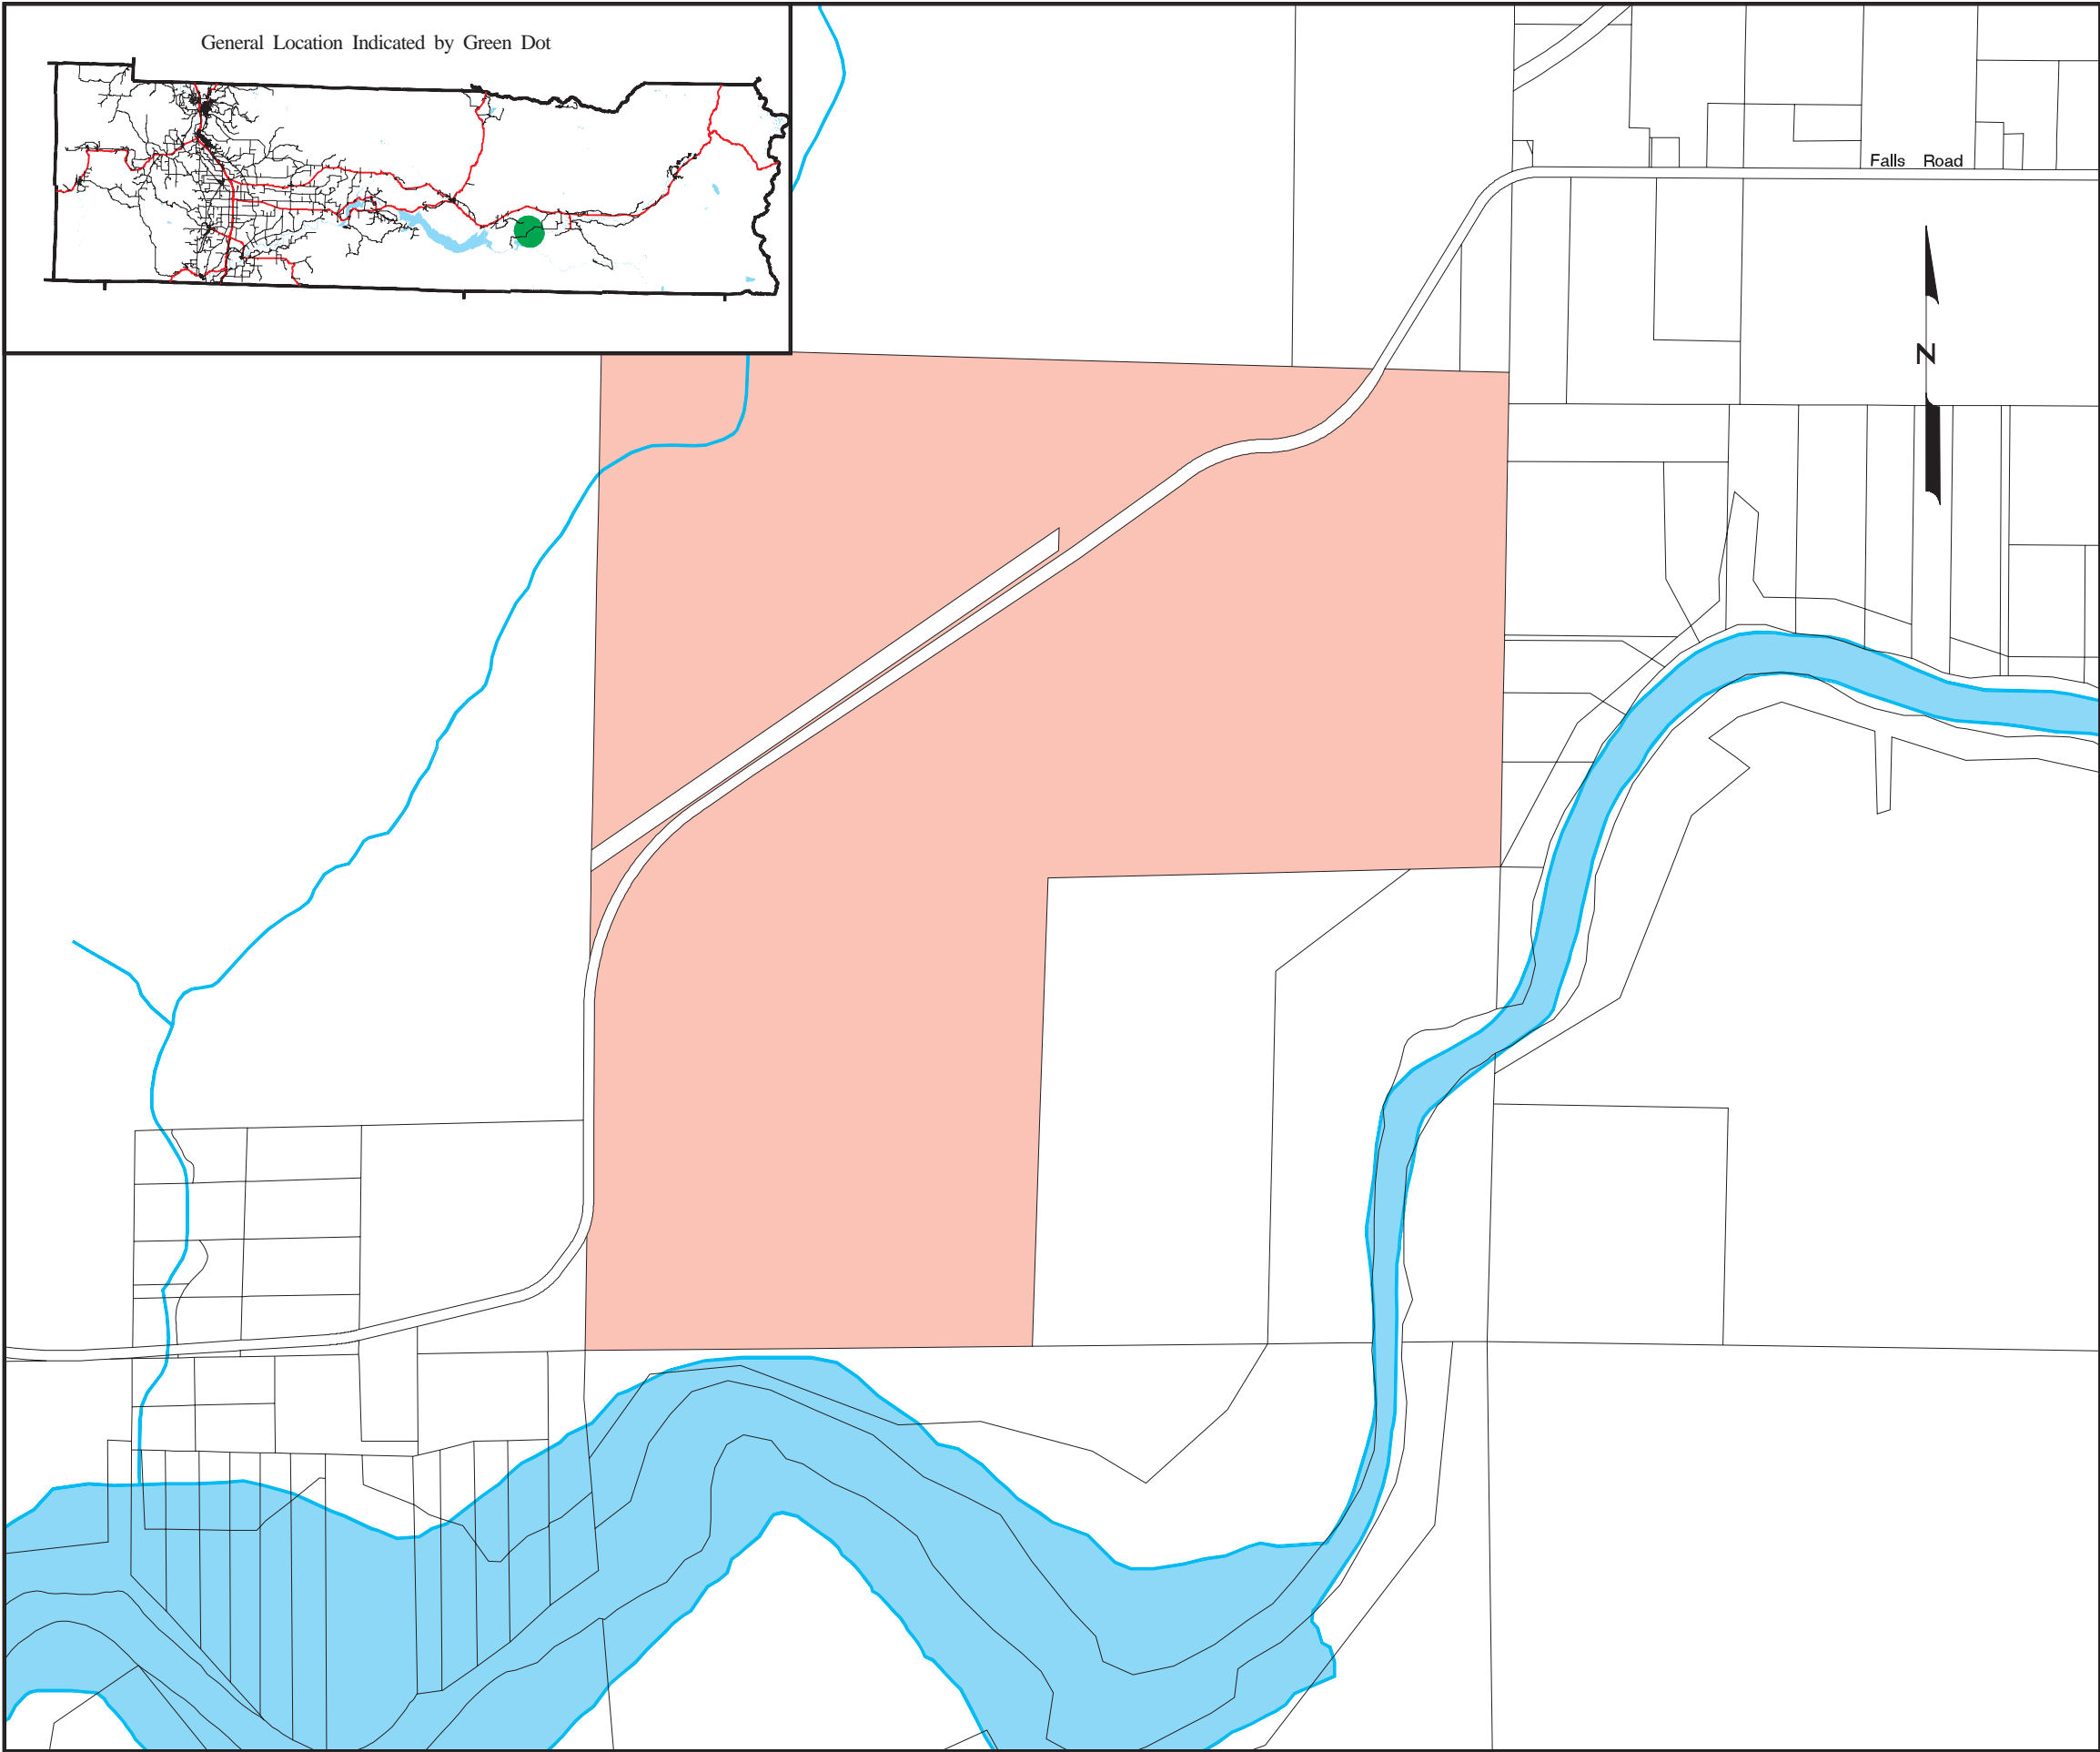

General Location Indicated by Green Dot

Falls Road

Lewis County  
Official Zoning Map  
MINERAL RESOURCE LANDS  
ANDREW NOEL CONSTRUCTION

Adopted May 16, 2000

LEGEND

 Mineral Resource Land