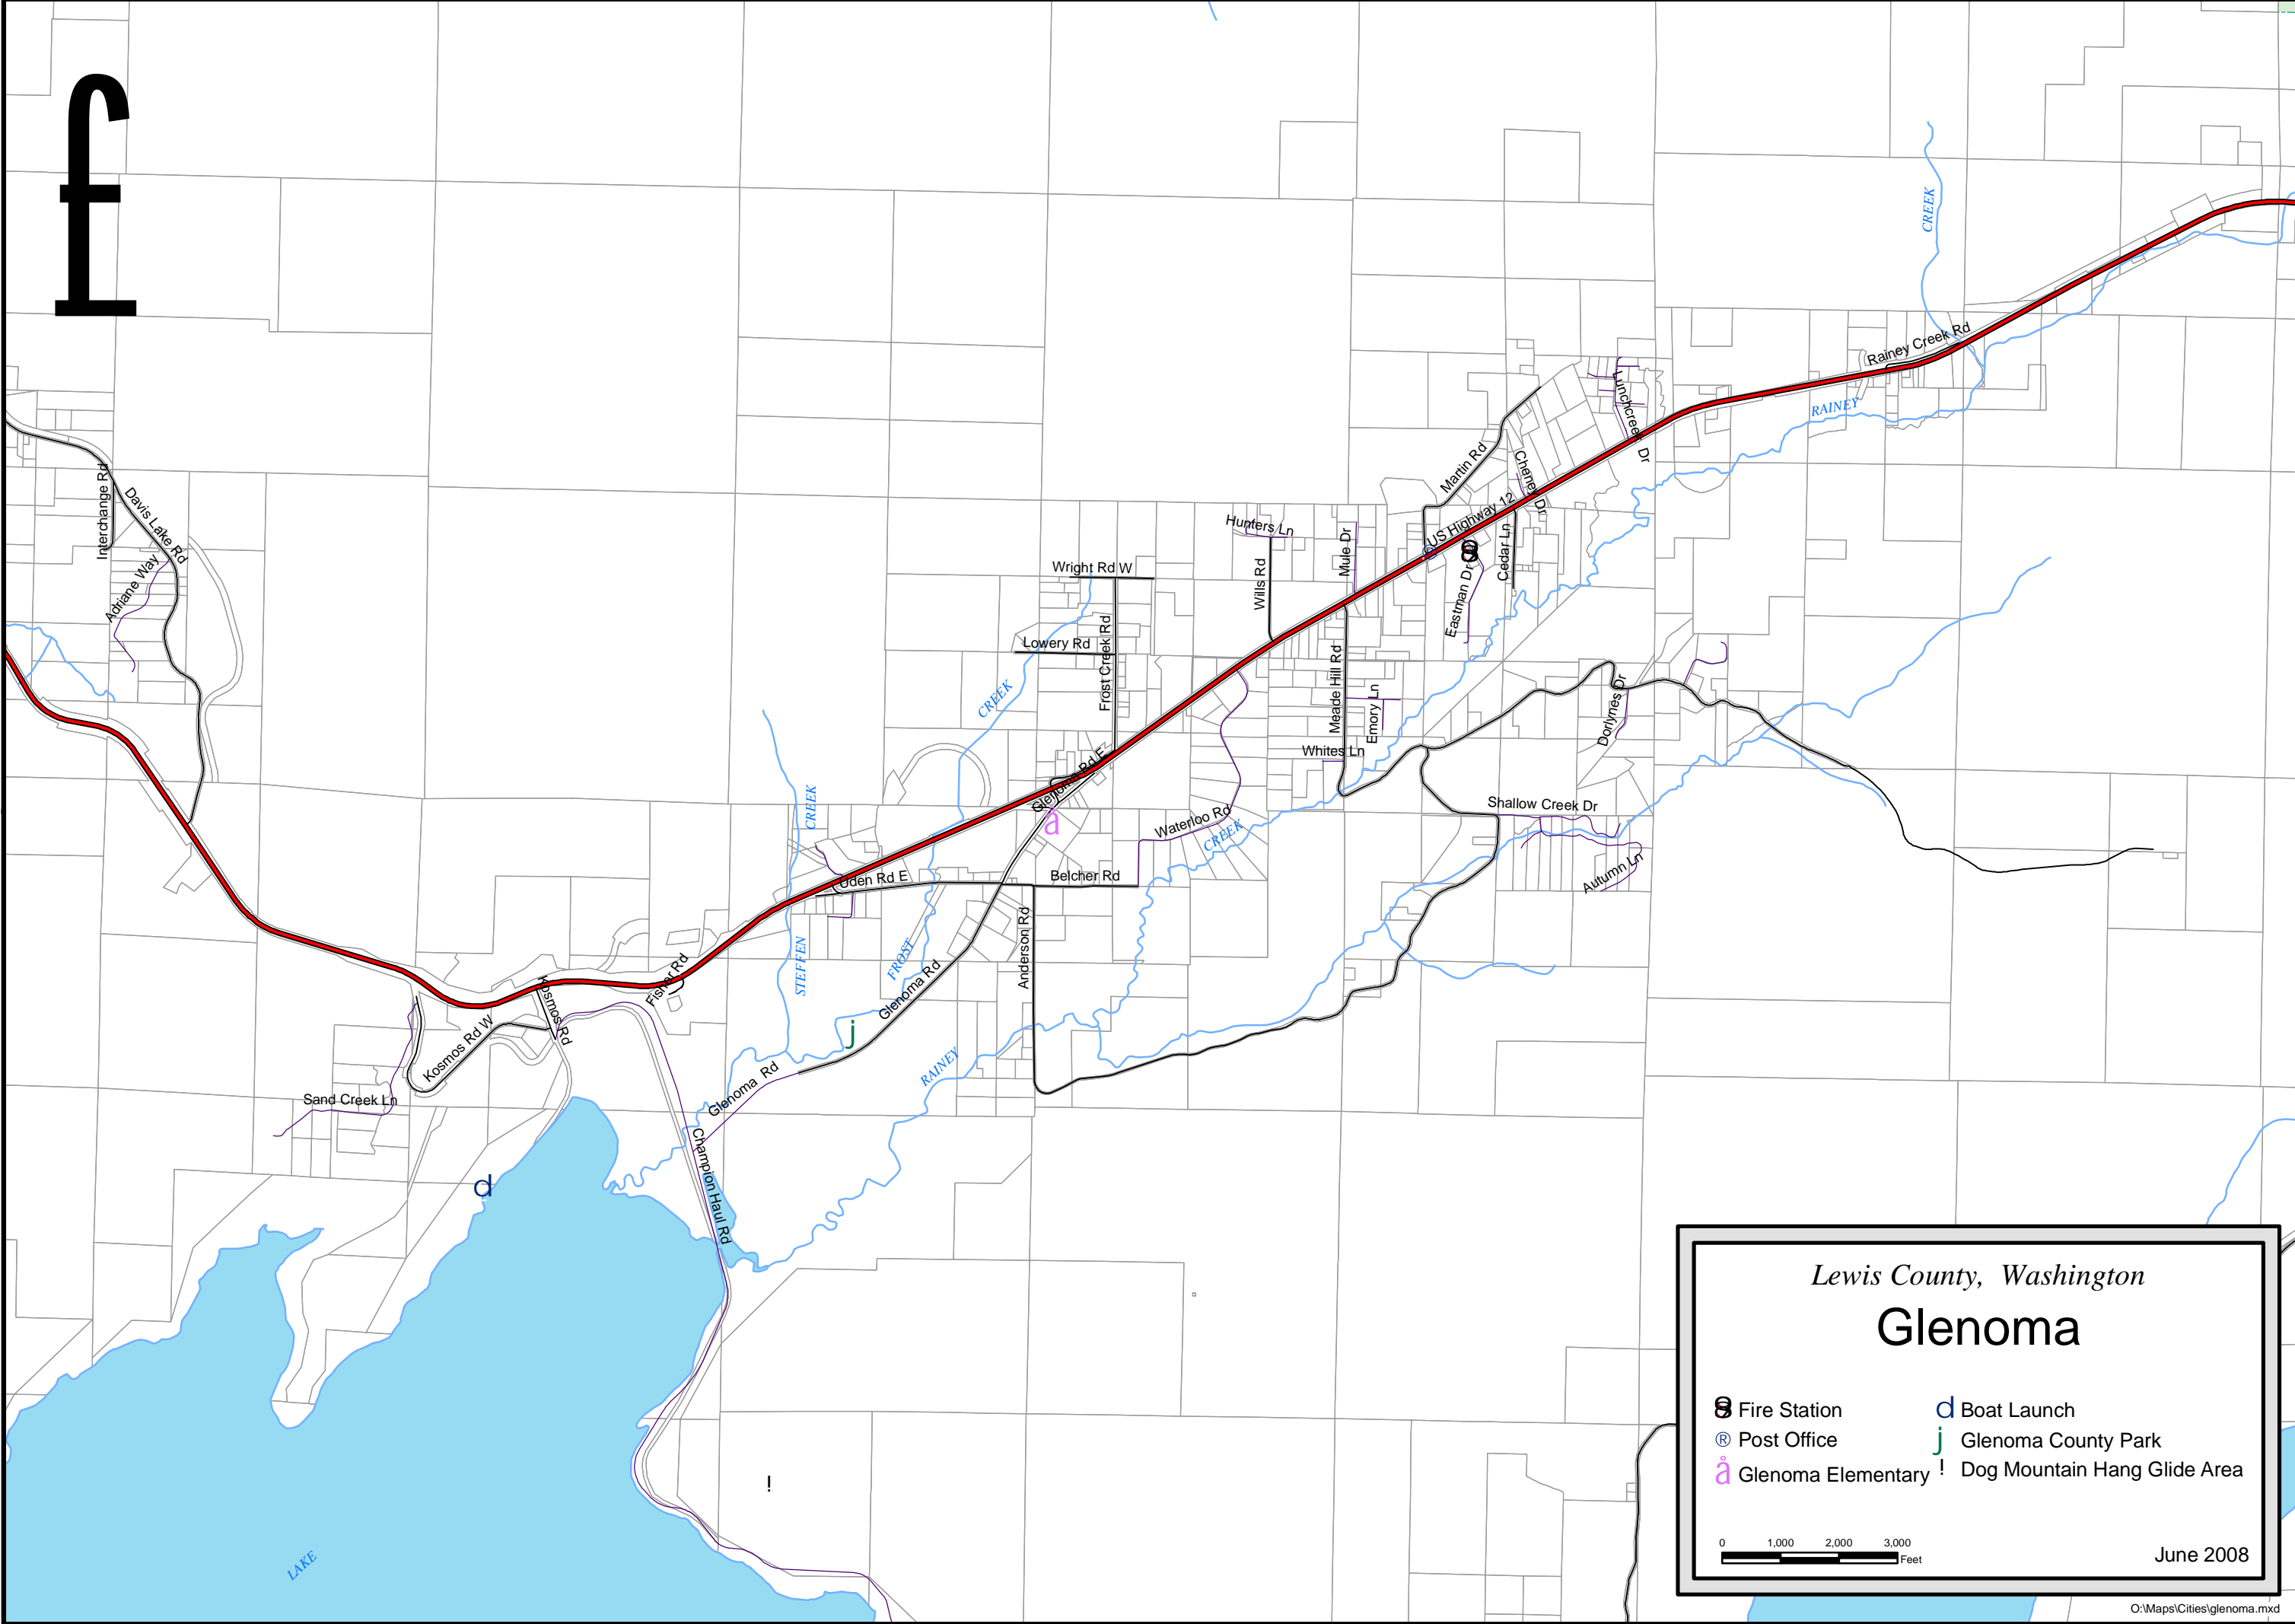

f

Lewis County, Washington

Glenoma

- Fire Station
- Post Office
- Glenoma Elementary
- Boat Launch
- Glenoma County Park
- Dog Mountain Hang Glide Area

0 1,000 2,000 3,000 Feet

June 2008