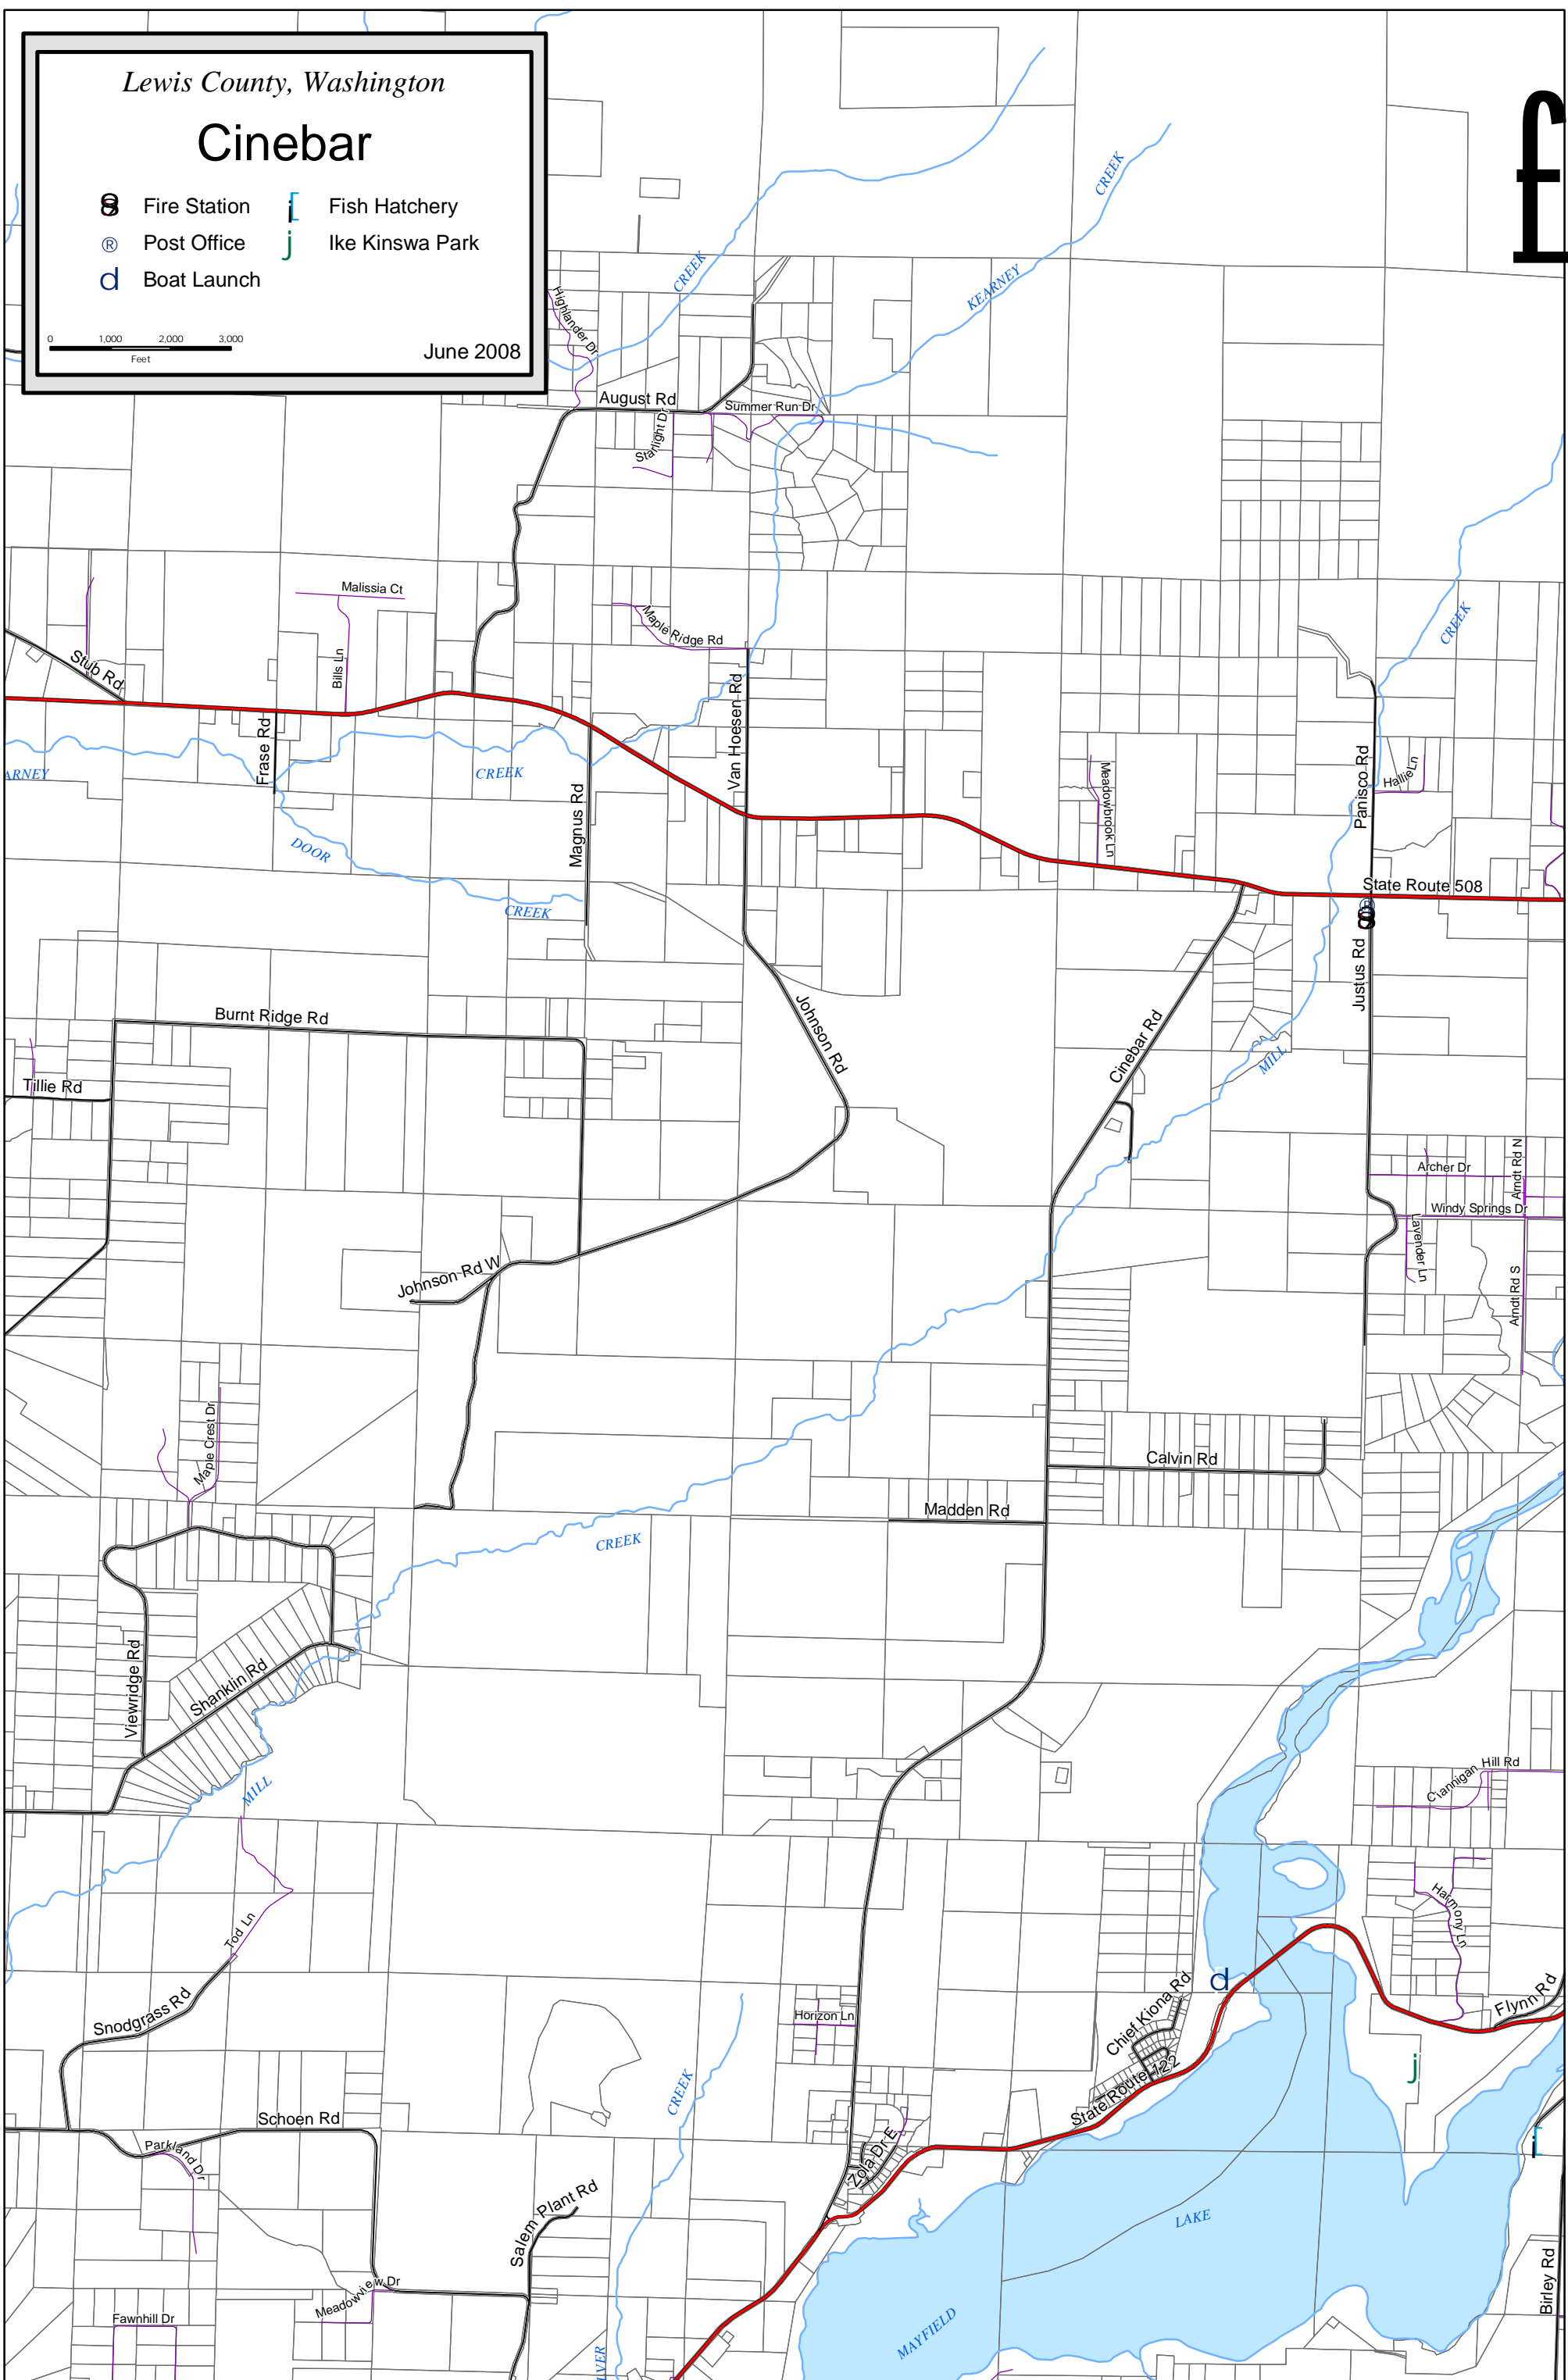

Lewis County, Washington

Cinebar

-  Fire Station
-  Post Office
-  Boat Launch
-  Fish Hatchery
-  Ike Kinswa Park

June 2008

ff