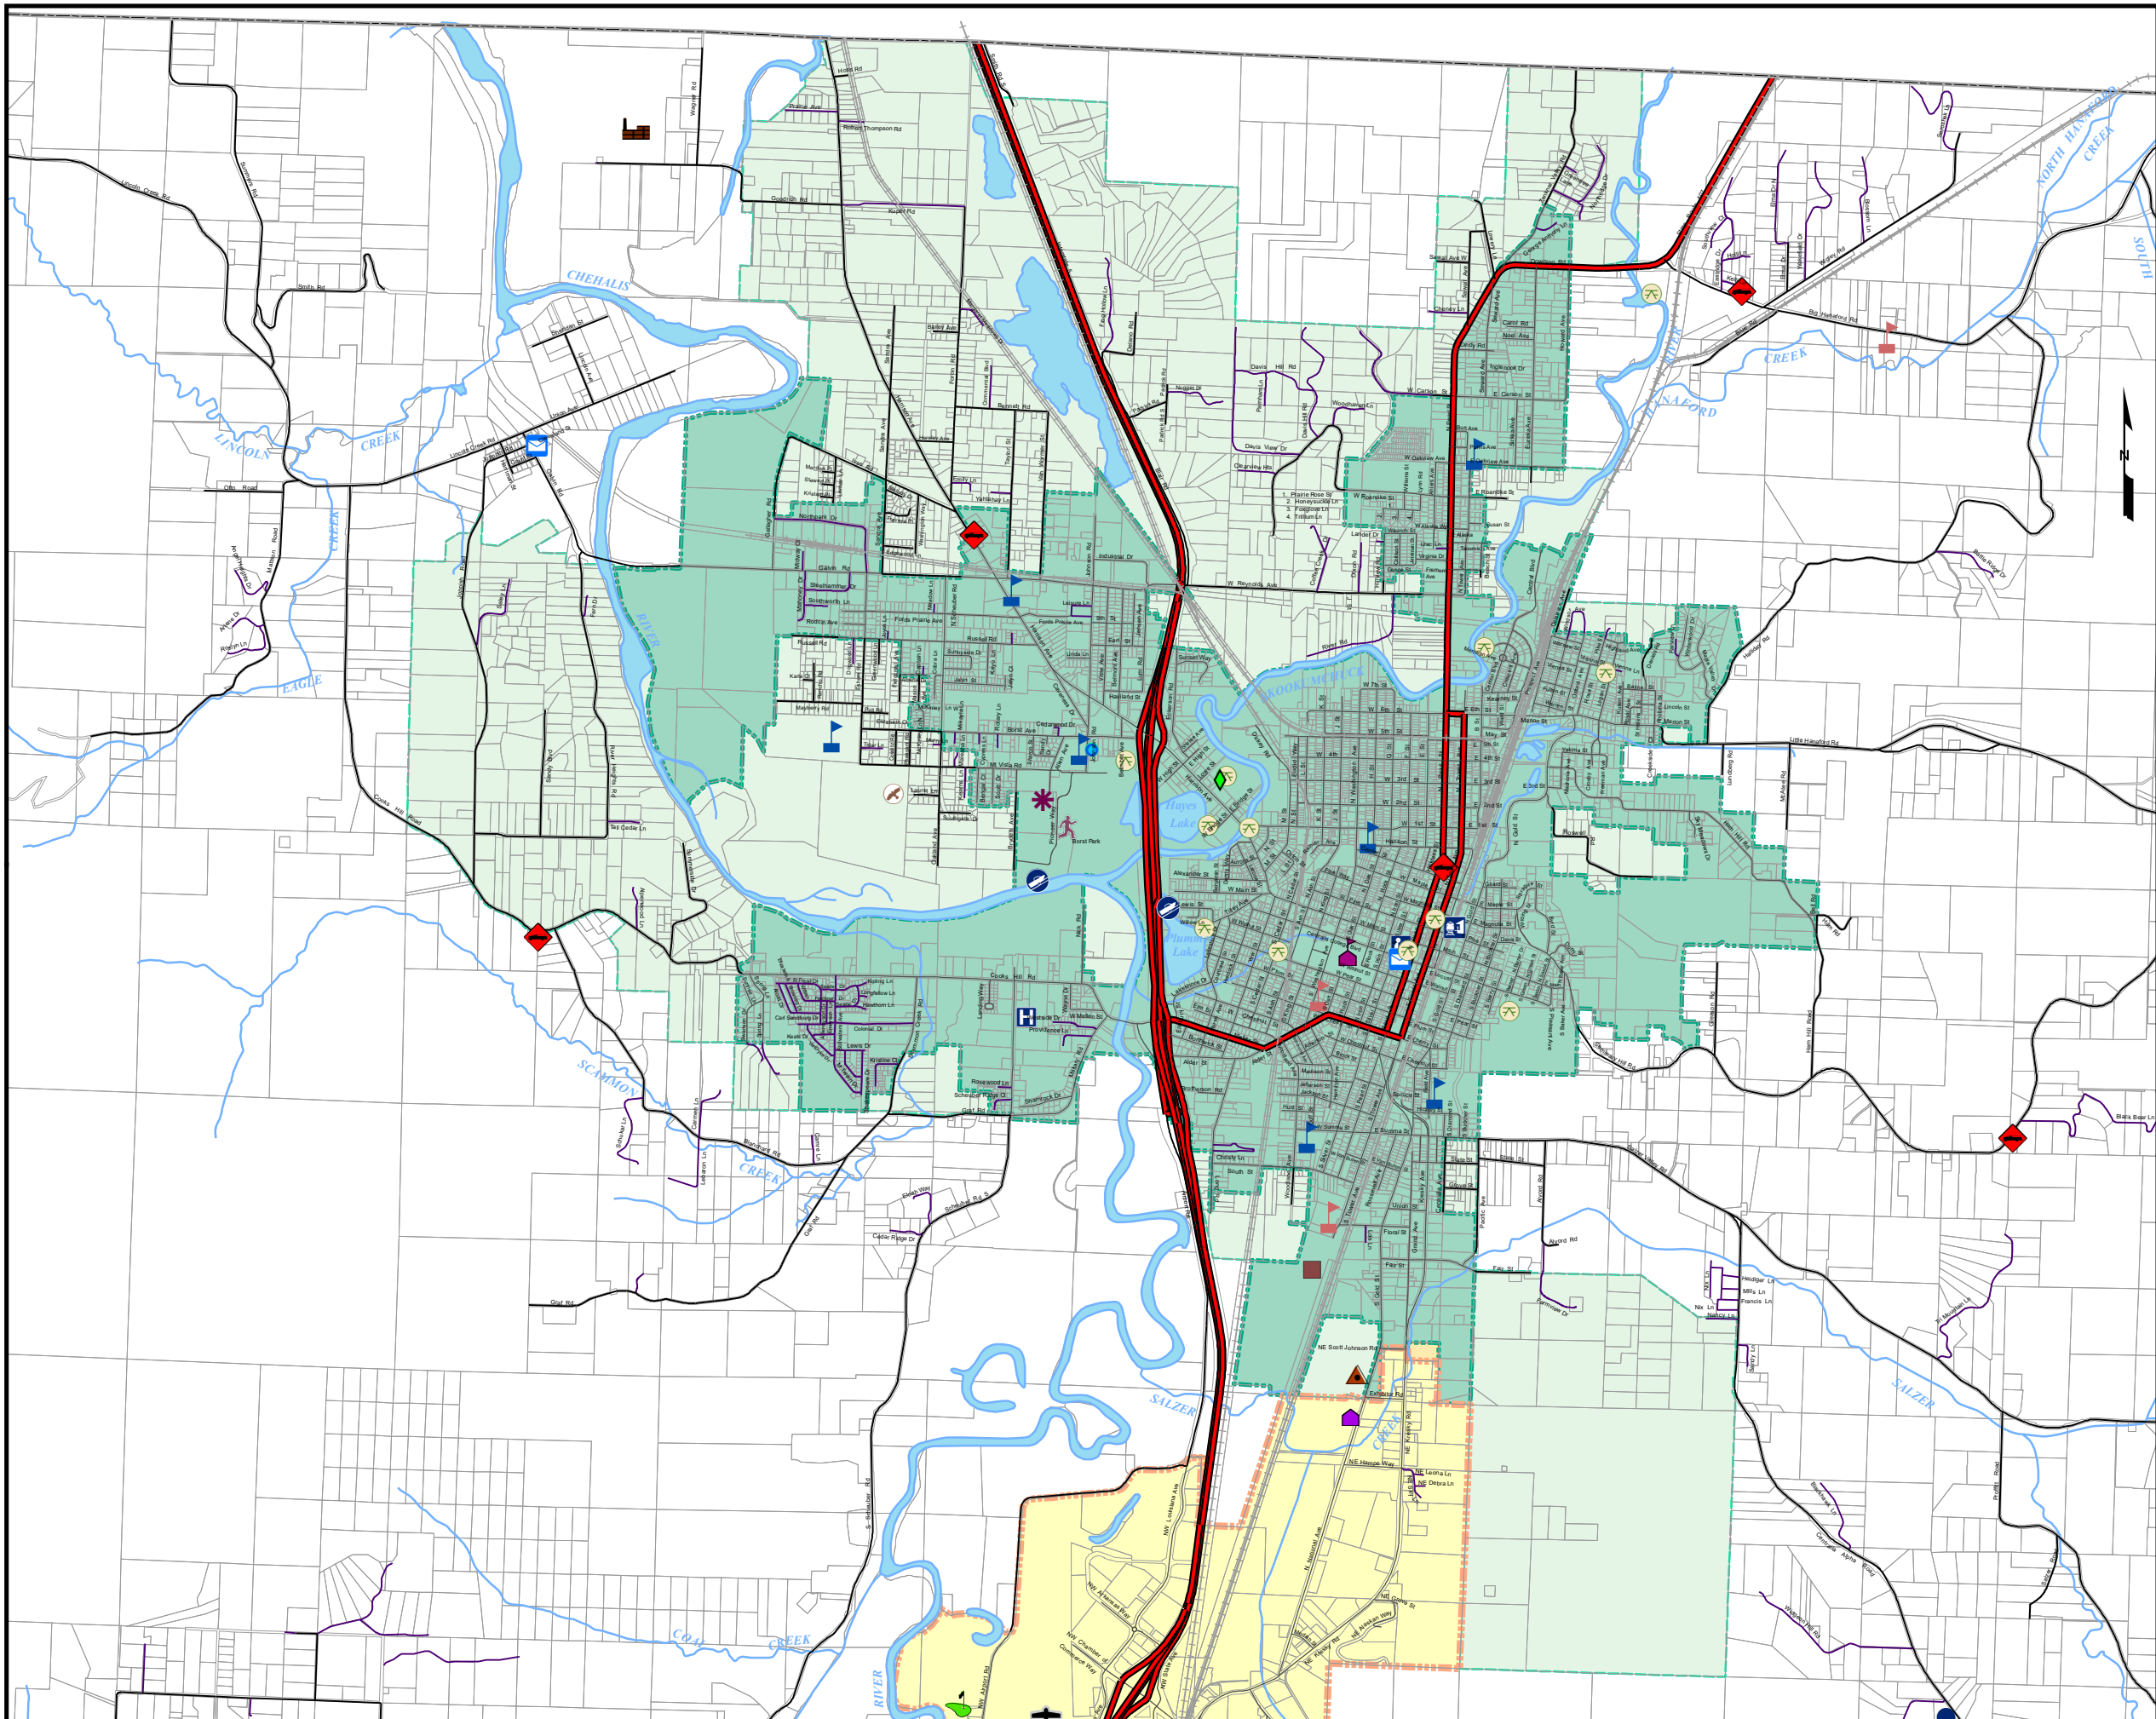

Lewis County, Washington  
**City of Centralia**

-  Solid Waste Transfer Station
-  Senior Center
-  Nutrition Site
-  Fairgrounds
-  Fire Station
-  Airport
-  Amtrak Train Depot
-  Hospital
-  County Animal Shelter
-  Sewer Plant
-  Post Office
-  School
-  School - Private
-  College
-  Library
-  Park
-  Boat Launch
-  Game Farm
-  Athletic Field
-  Tennis Courts
-  Swimming Pool
-  Golf Course
-  Skateboard Park
-  Bank Access
-  Centralia City Limits
-  Chehalis City Limits
-  Centralia UGA
-  Chehalis UGA