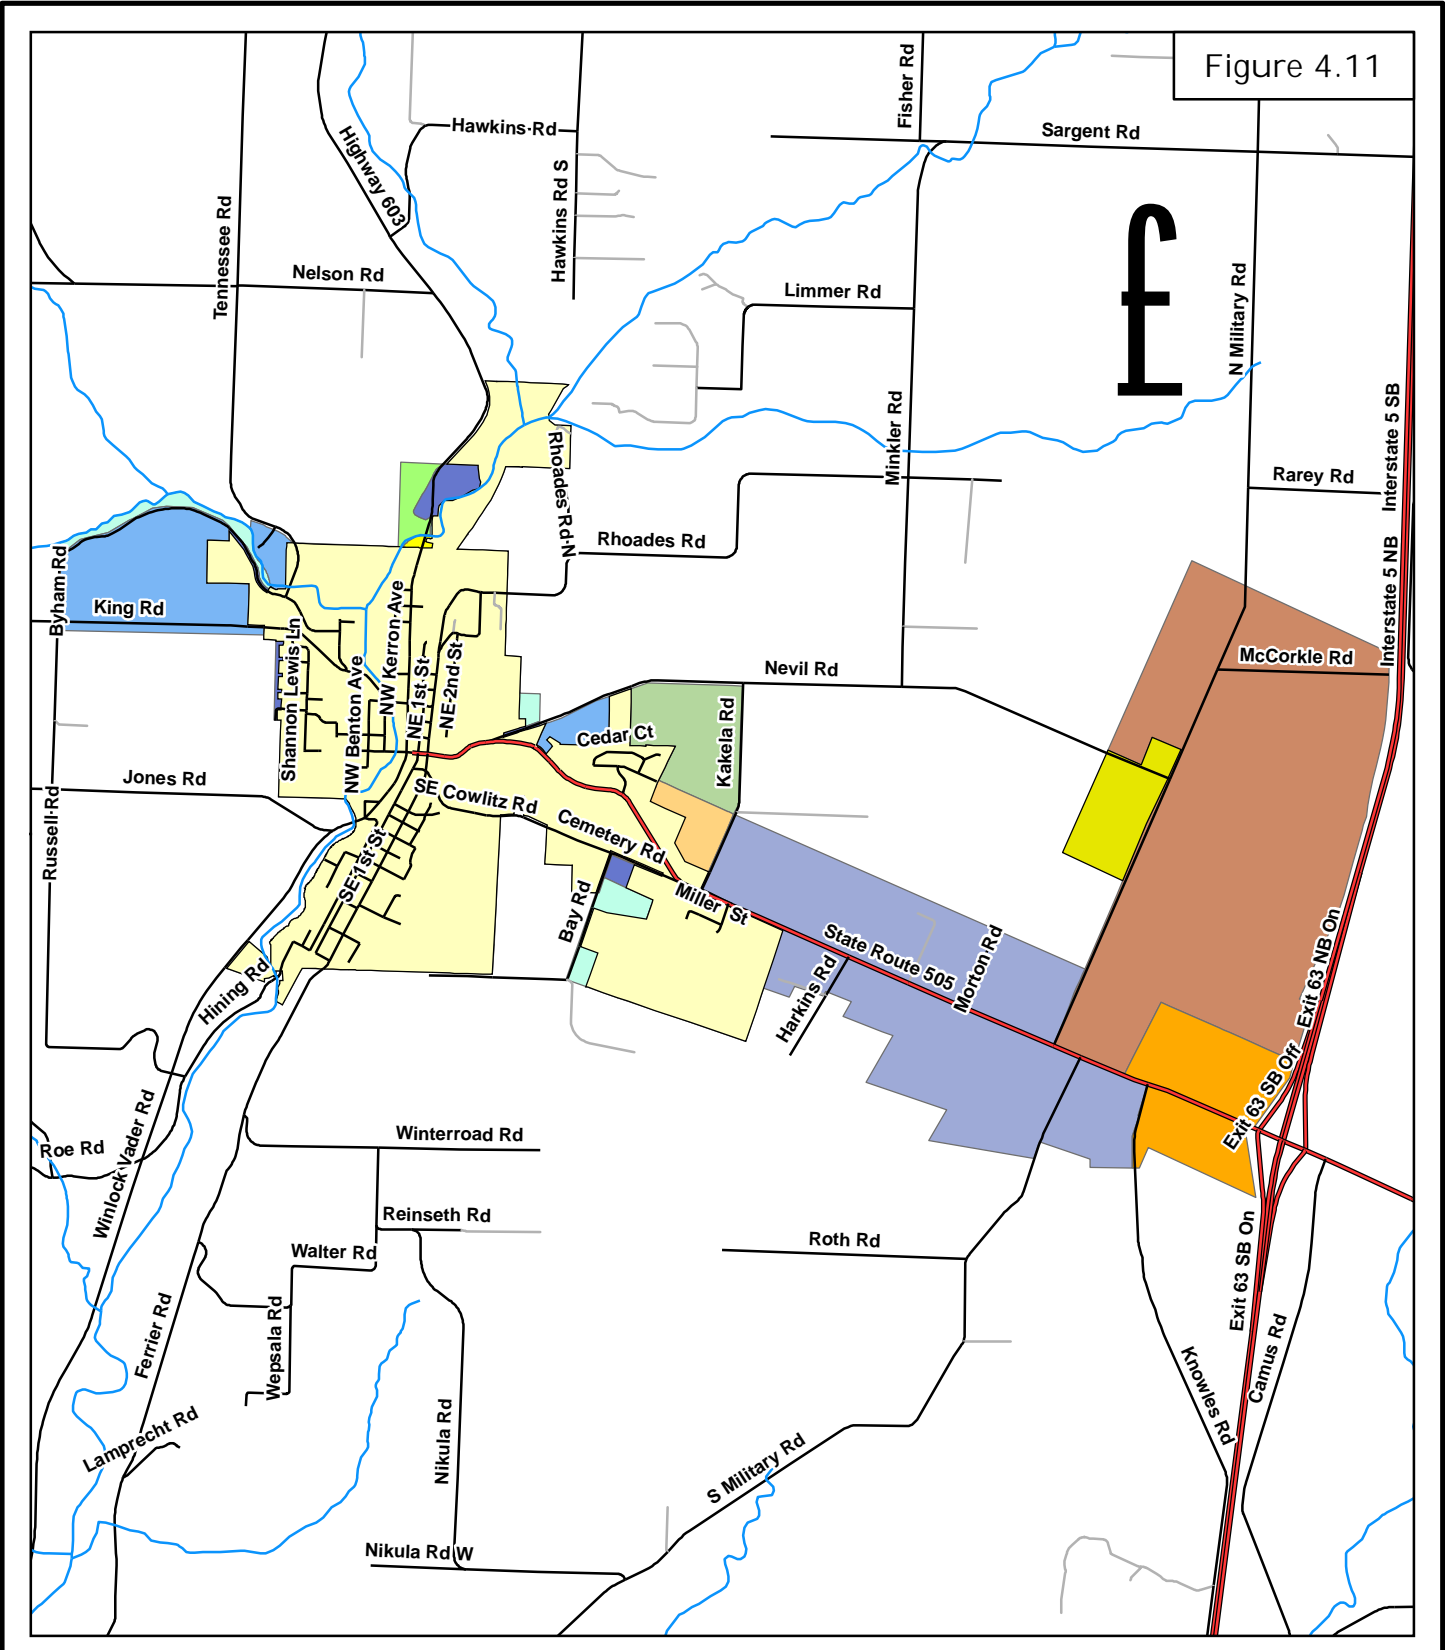

Figure 4.11

f

Zones			
	City Limits		Industrial
	C		MDR
	MUN		OS
	LDR		UDA
	RUA		Residential
	RUA		Commercial
	RUA		Public Facilities

ZONING CLASSIFICATIONS

Winlock

Lewis County, Washington