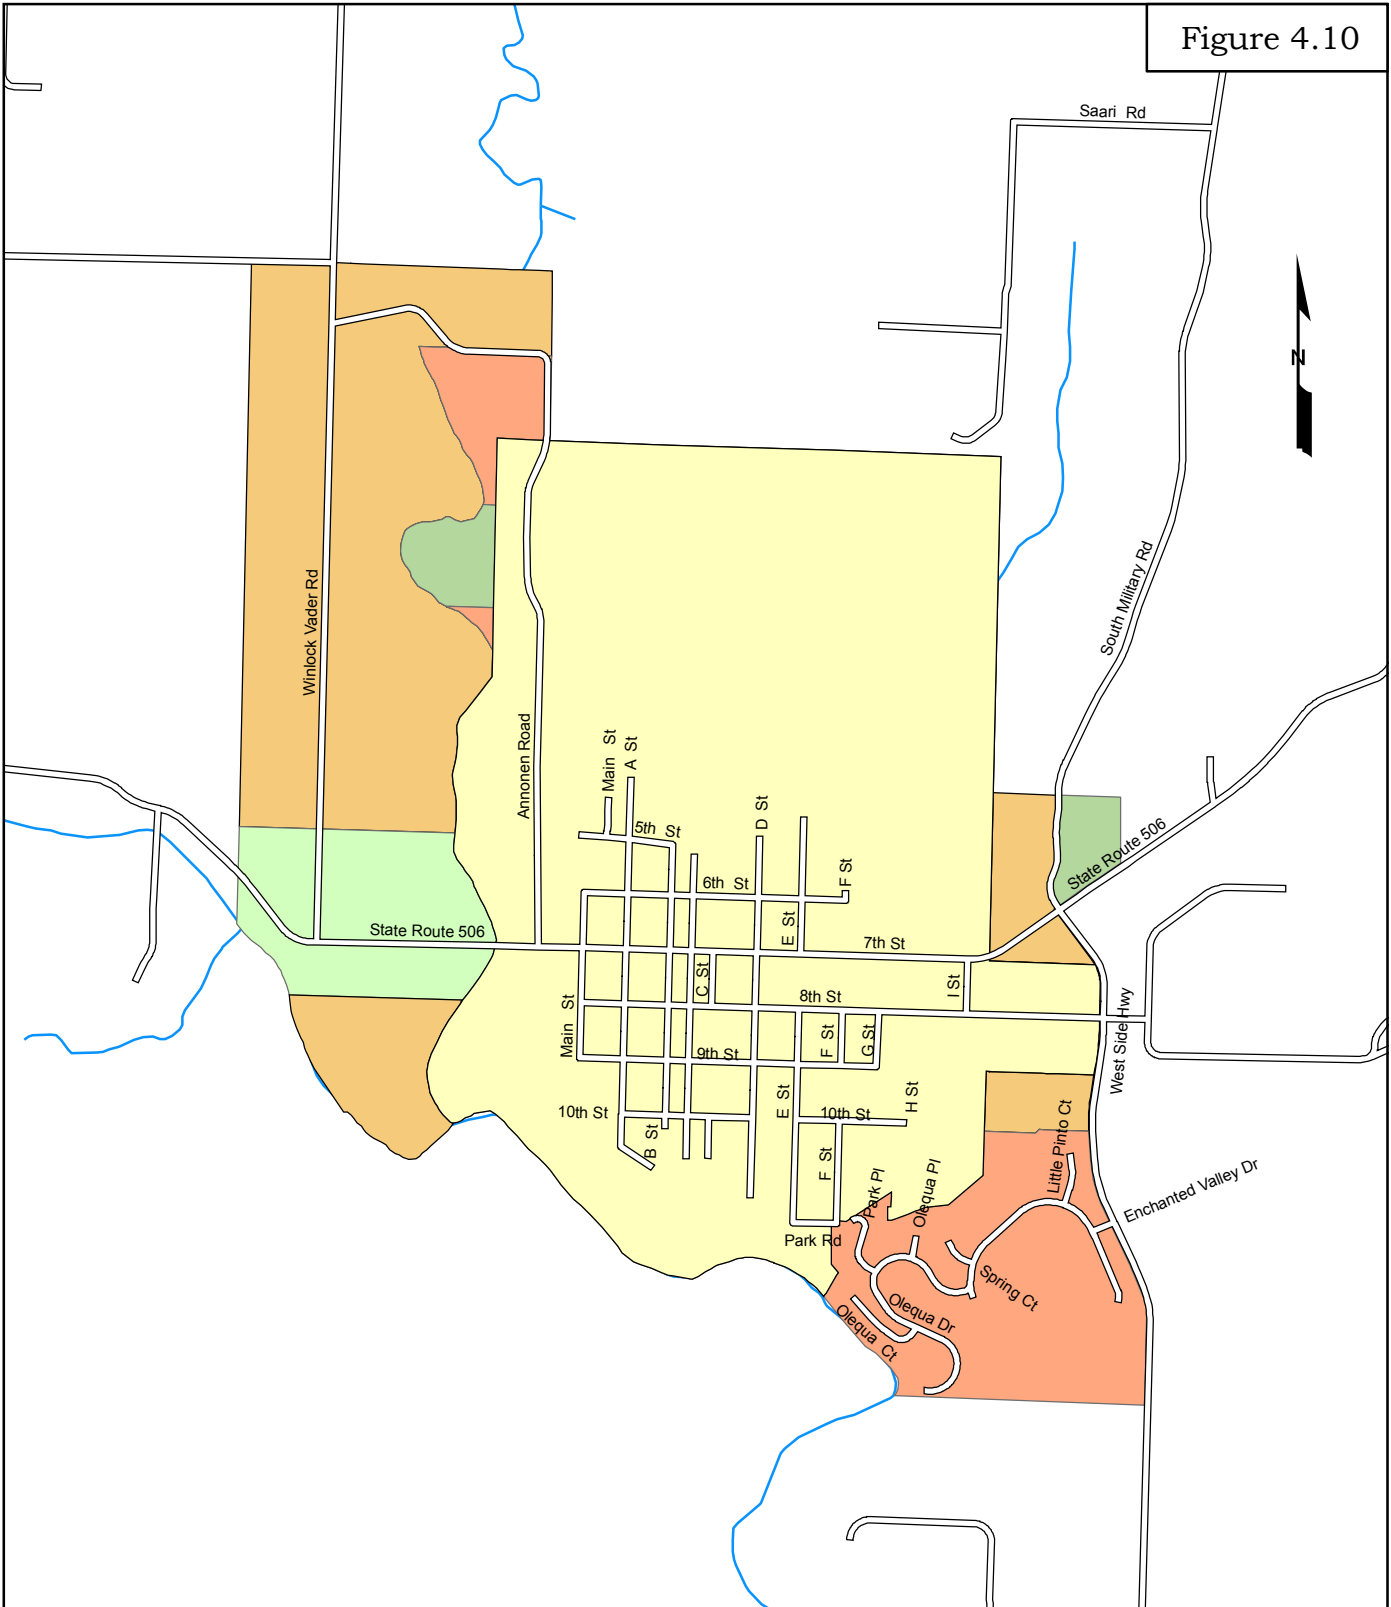

Figure 4.10

Legend

- R 1
- R 2
- R 3
- C S
- C M
- City Limits

ZONING CLASSIFICATIONS

Vader

0 500 1,000 2,000 3,000
 Feet

Lewis County, Washington