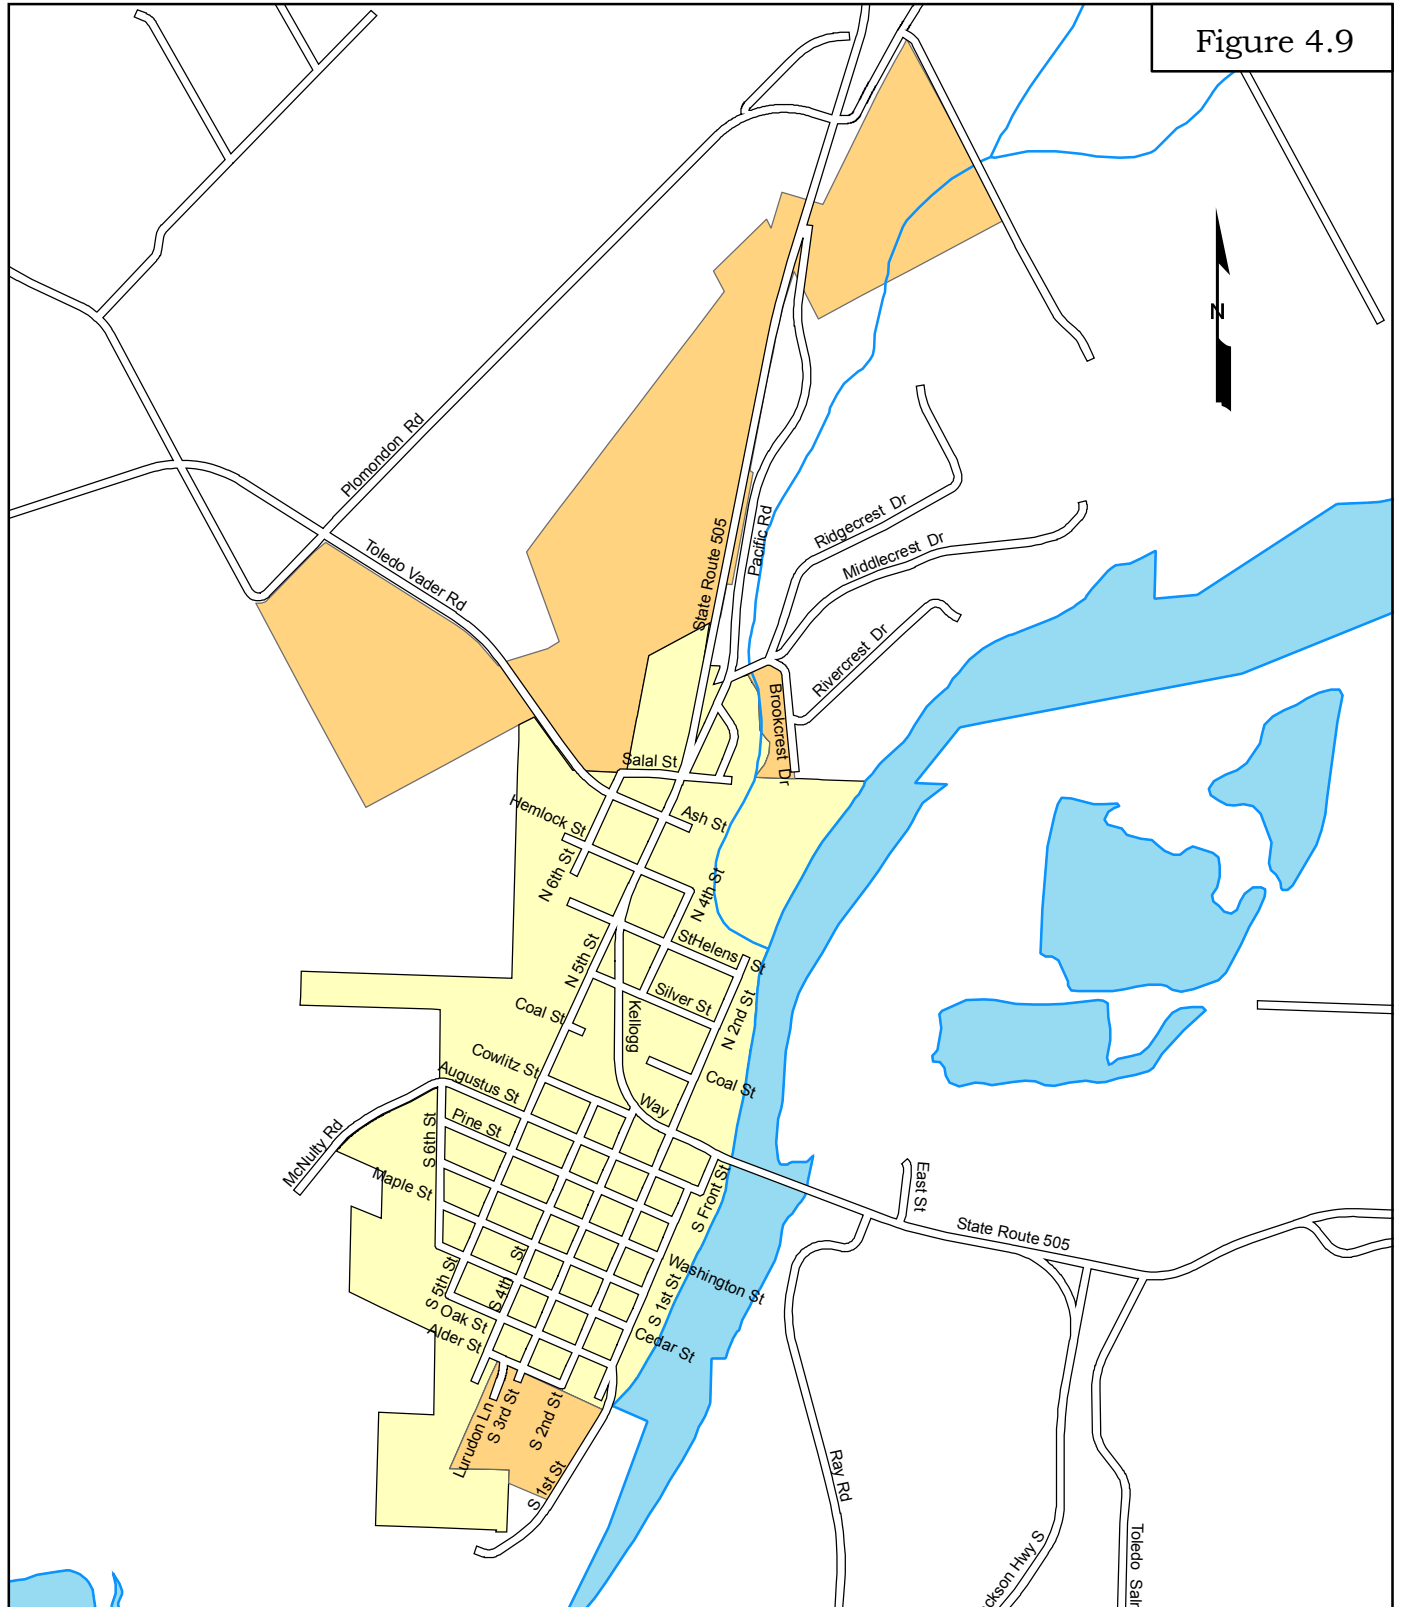

Figure 4.9

Legend

-  City Limits
-  Urban Growth Area

ZONING CLASSIFICATIONS

Toledo

Lewis County, Washington