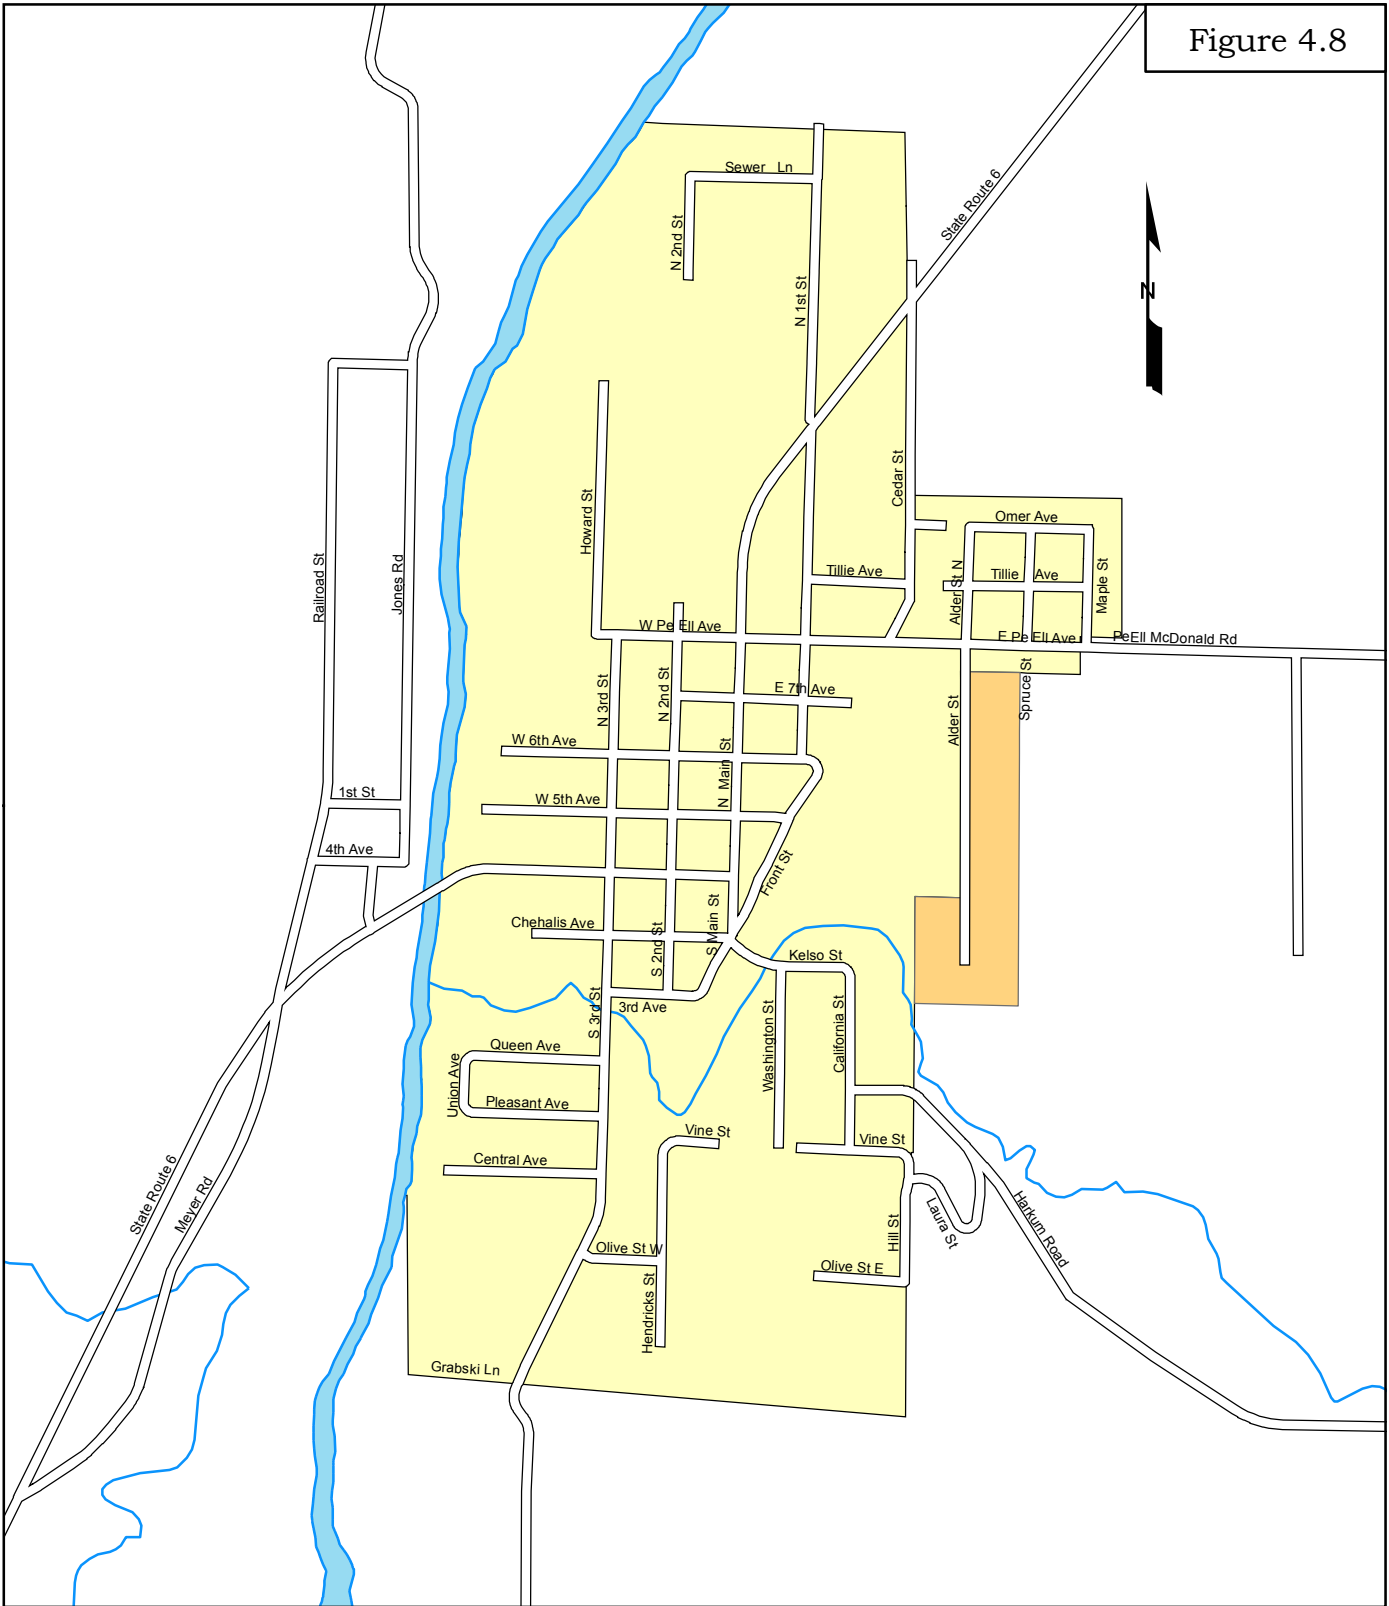

Figure 4.8

Legend

 City Limits

 Urban Growth Area

ZONING CLASSIFICATIONS

PeEll

Lewis County, Washington