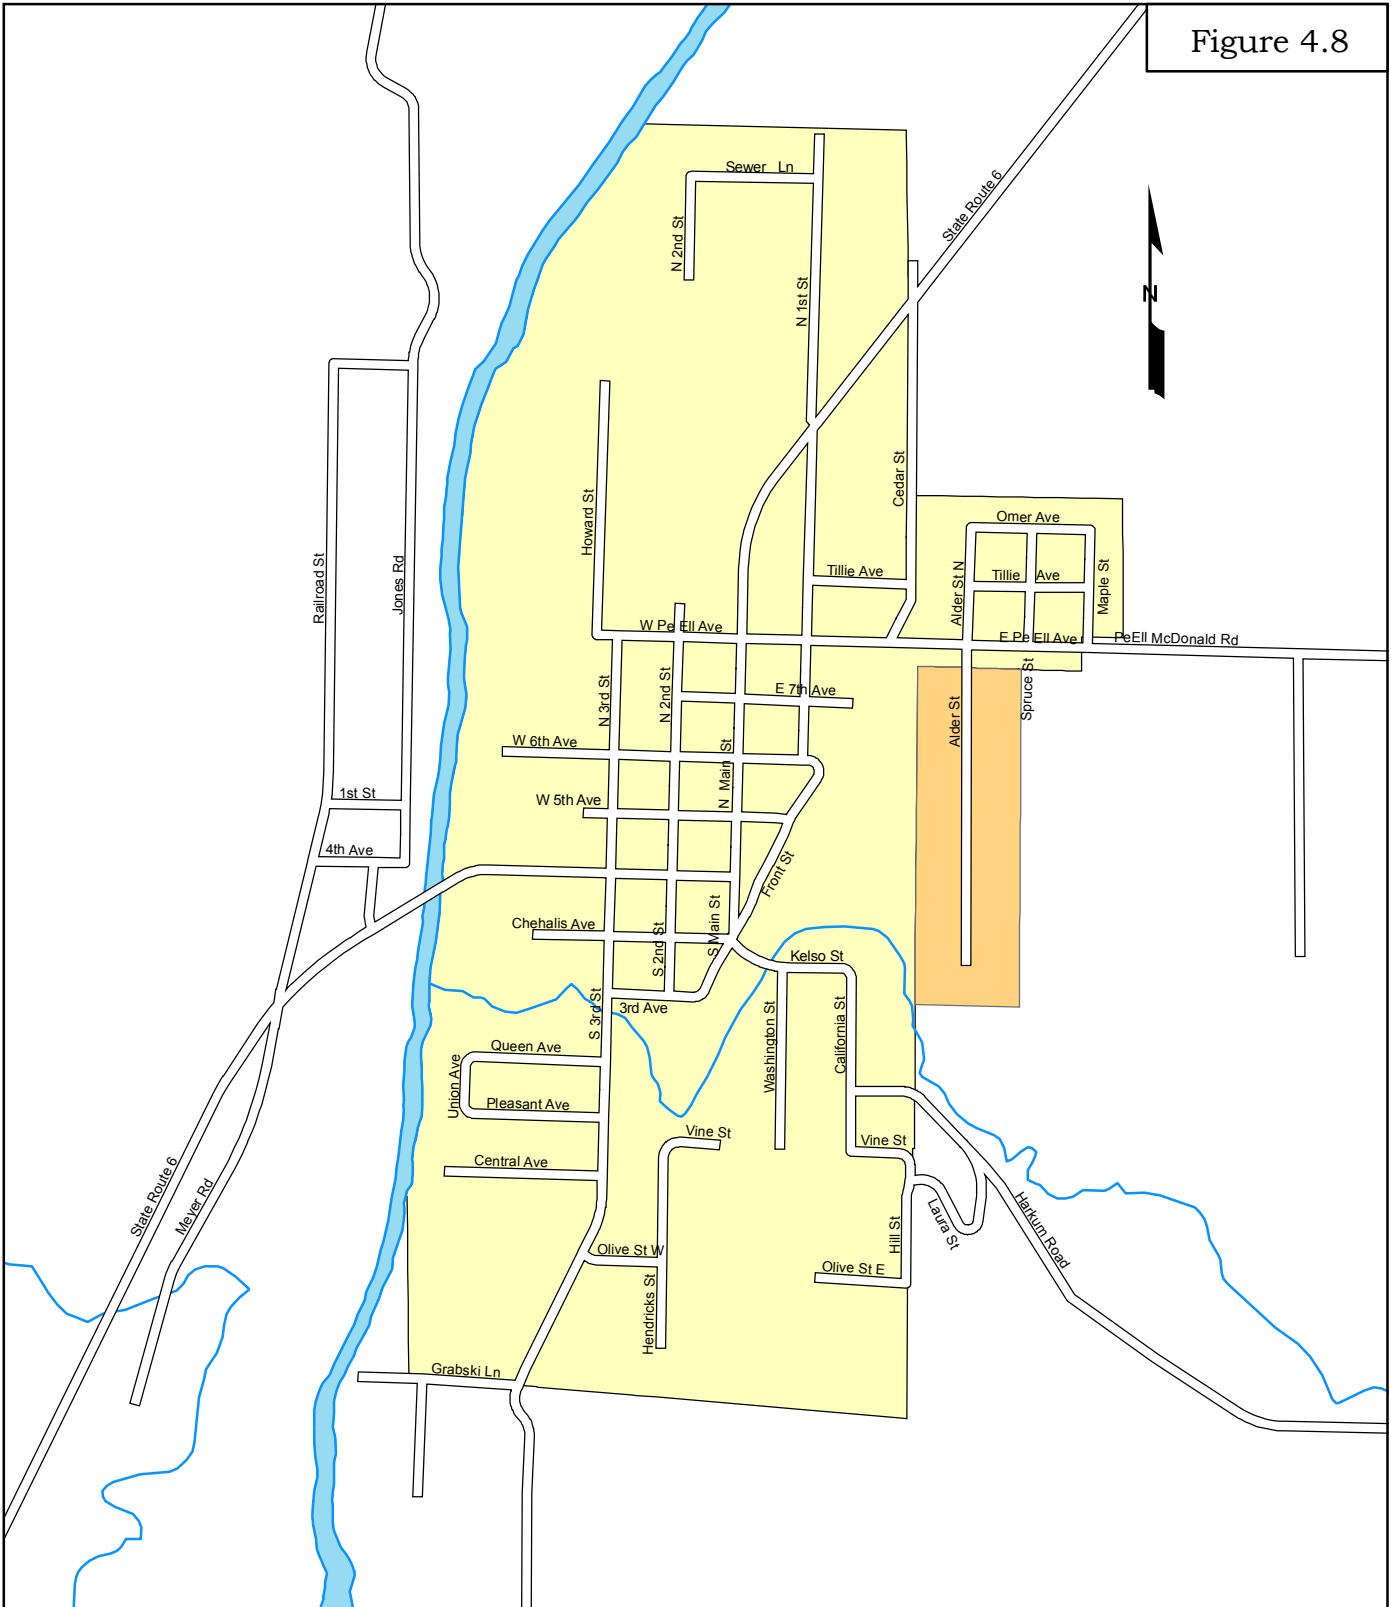

Figure 4.8

Legend

-  City Limits
-  Urban Growth Area

ZONING CLASSIFICATIONS

**PeEll**

Lewis County, Washington