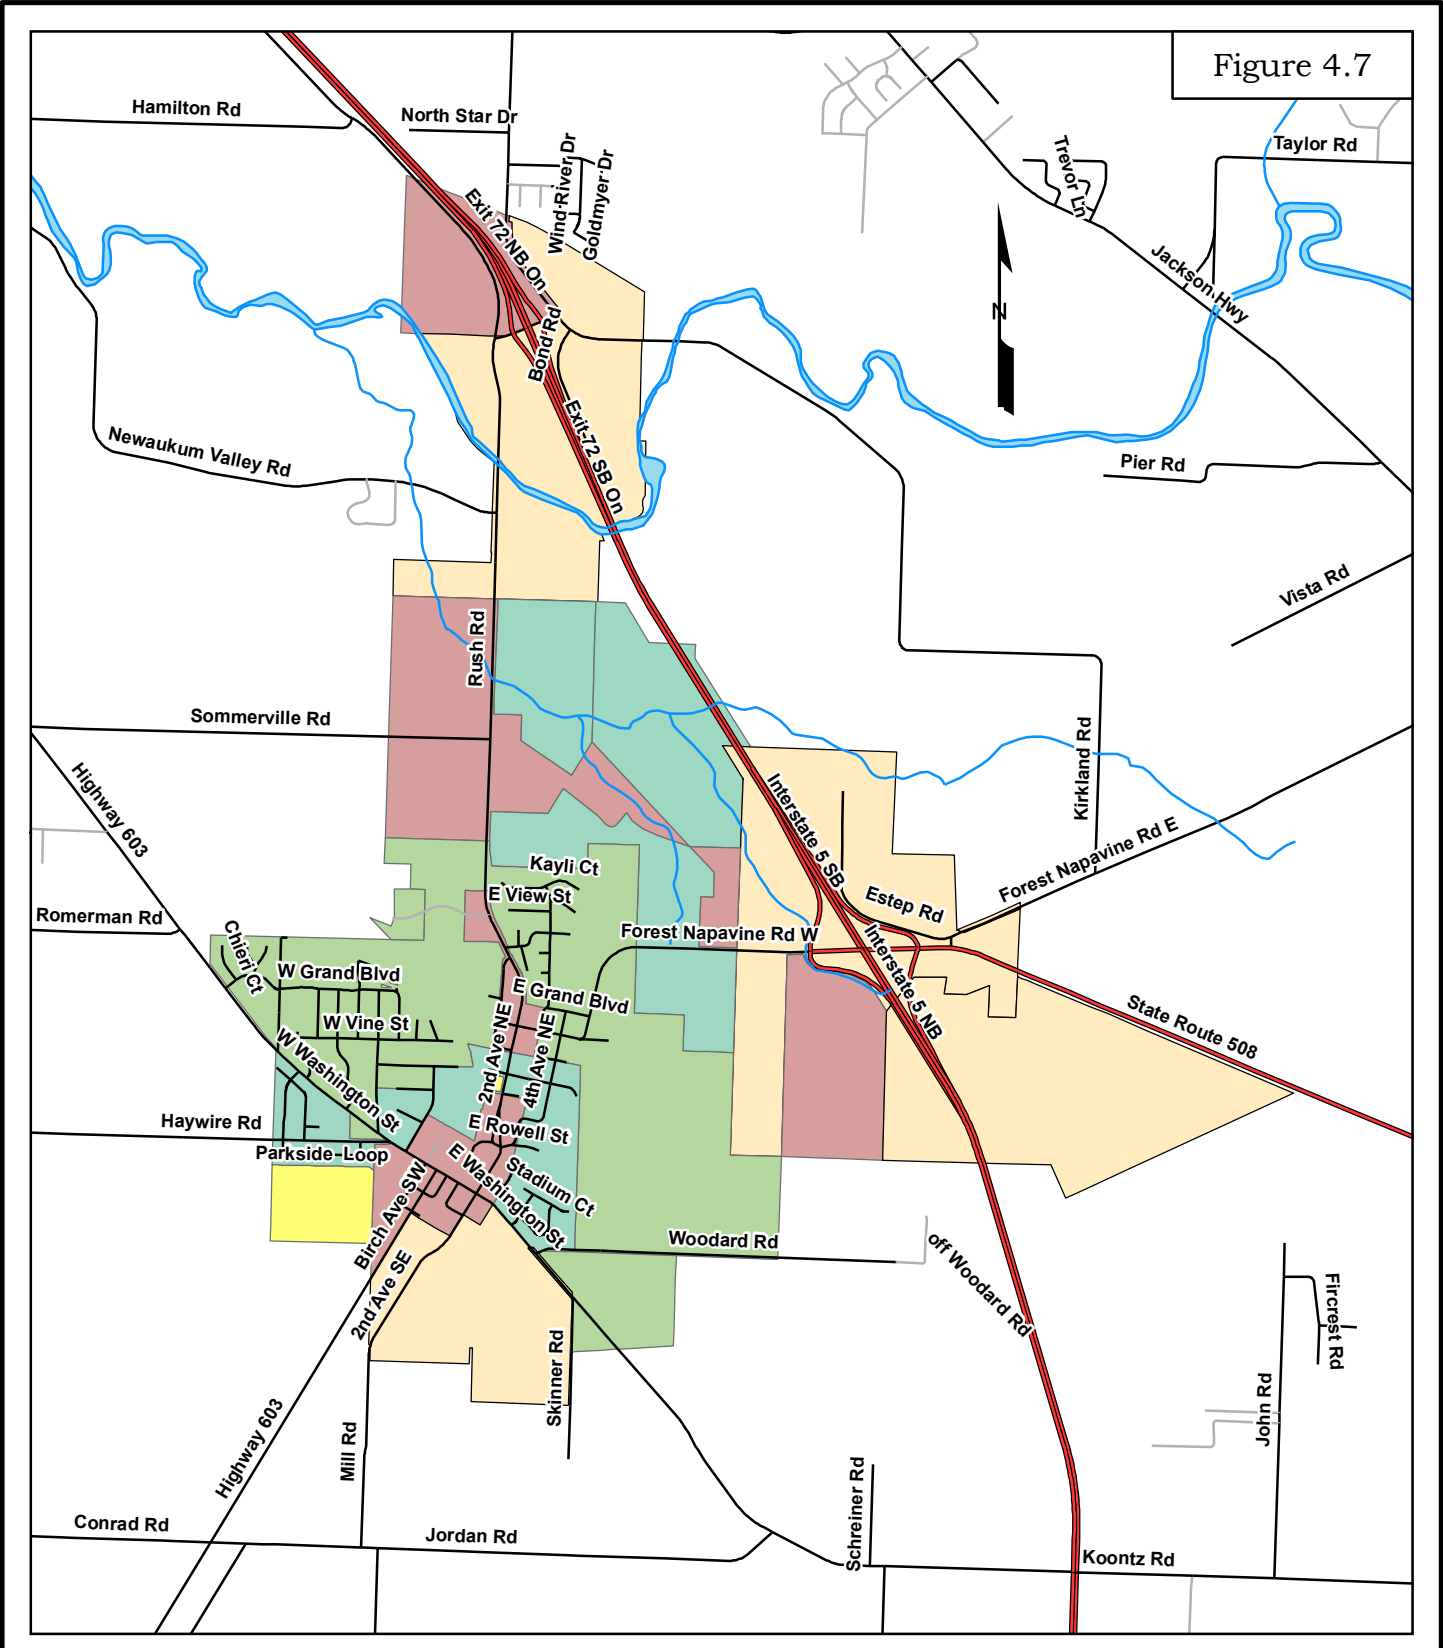

Figure 4.7

Zones

- C
- C / I
- CS
- R2
- R3

ZONING CLASSIFICATIONS

**Napavine**

Lewis County, Washington