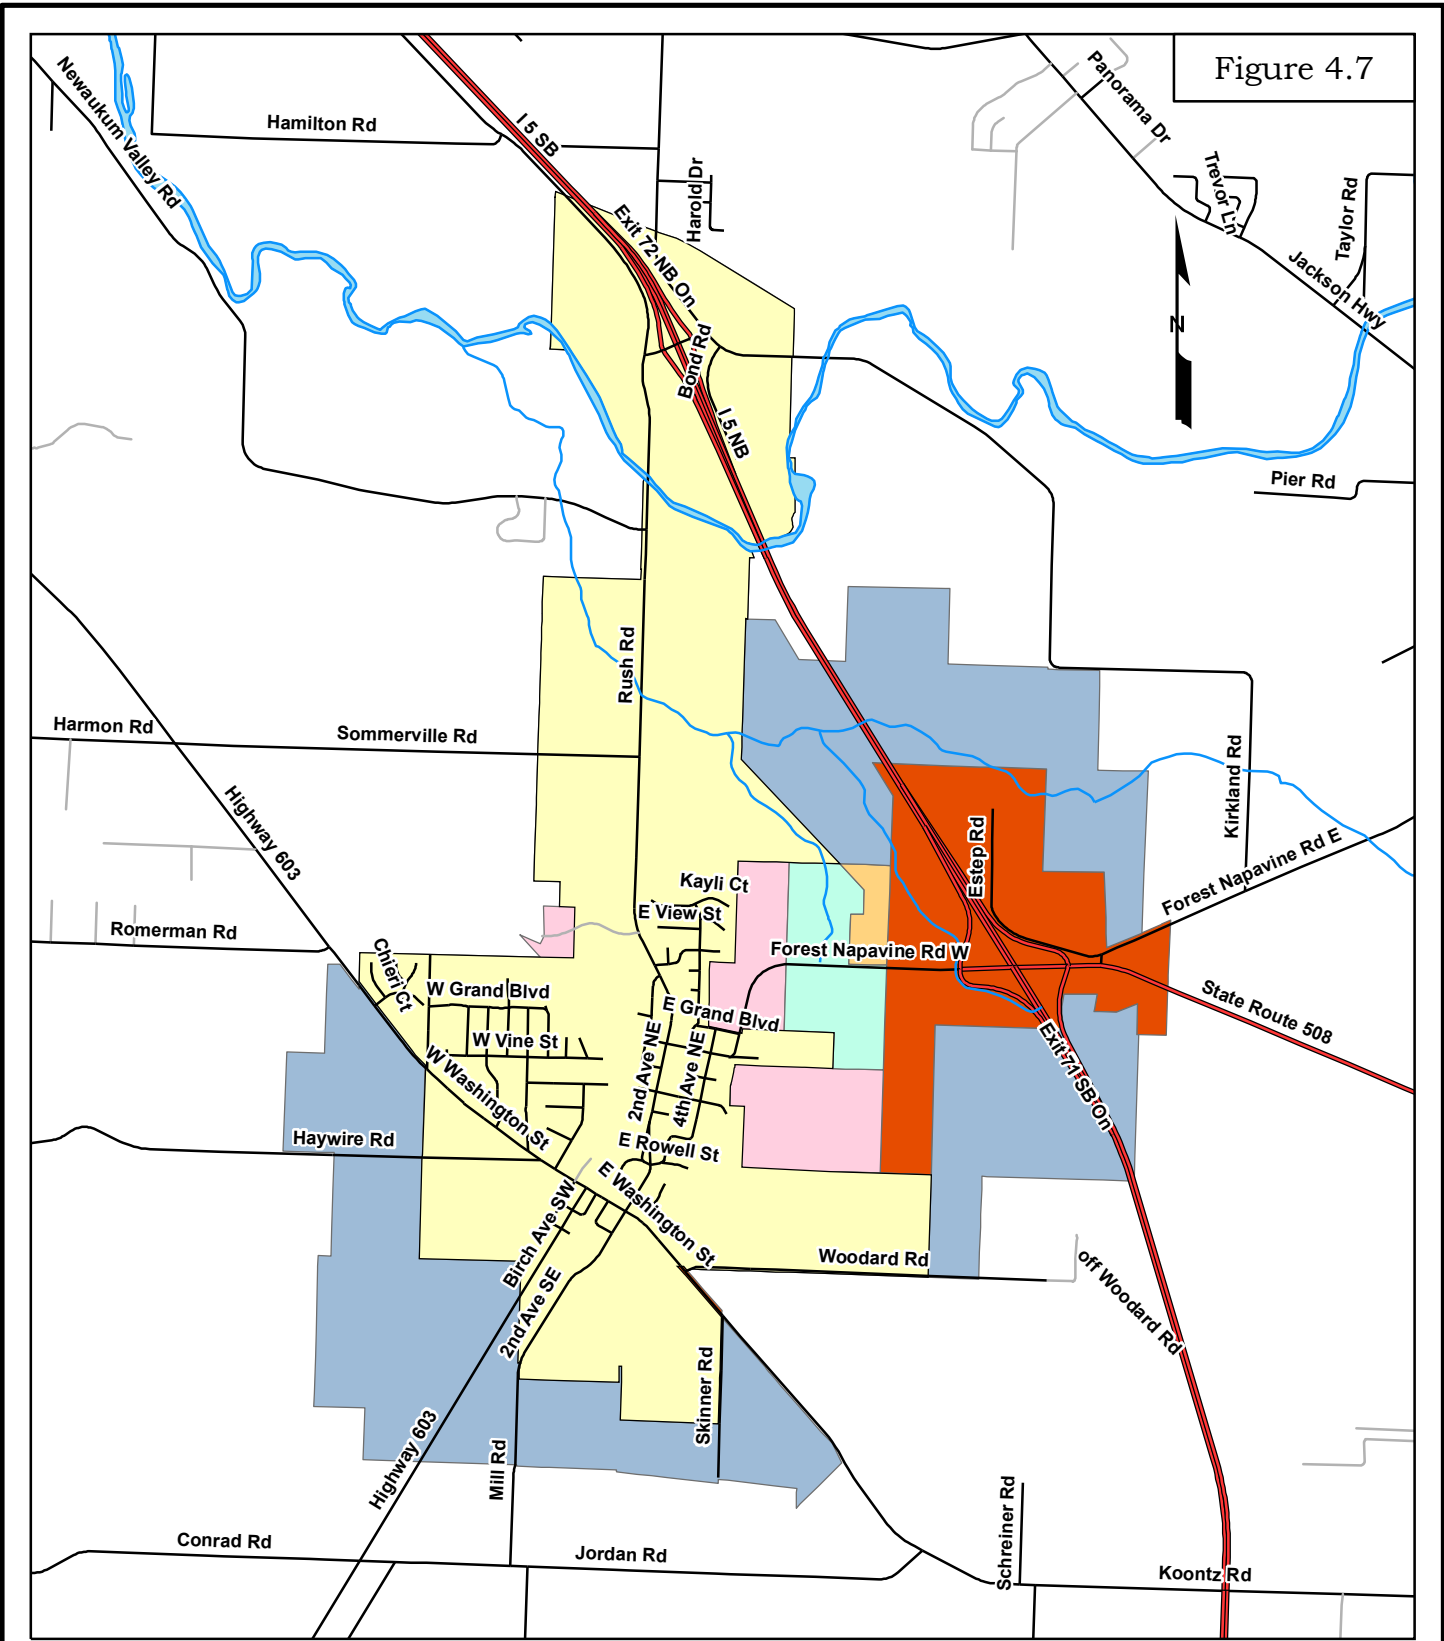

Figure 4.7

Zones

- City Limits
- C
- C / I
- UGA Default
- CS
- R2
- R3

# ZONING CLASSIFICATIONS

## Napavine

Lewis County, Washington