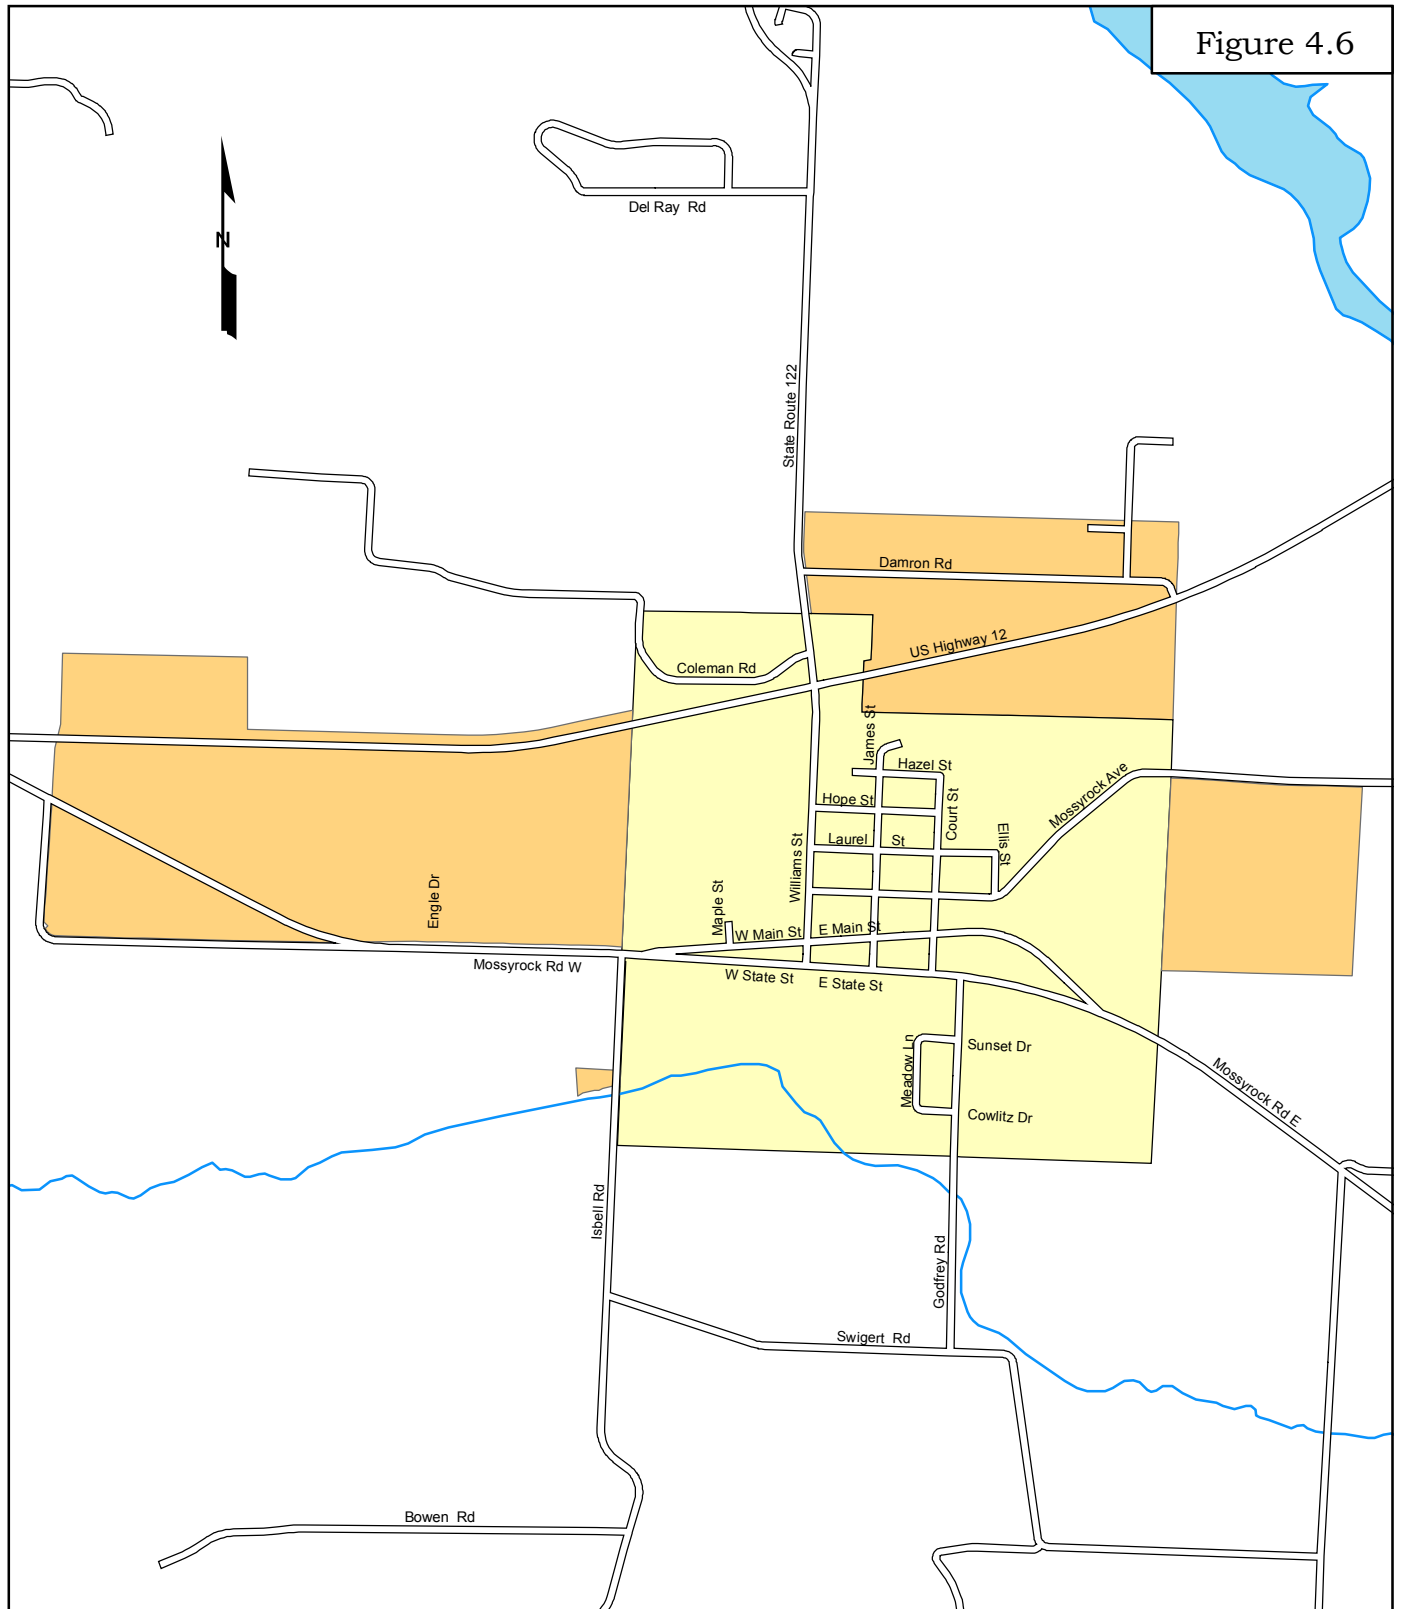

Figure 4.6

Legend

-  City Limits
-  Urban Growth Area

ZONING CLASSIFICATIONS

Mossyrock

Lewis County, Washington