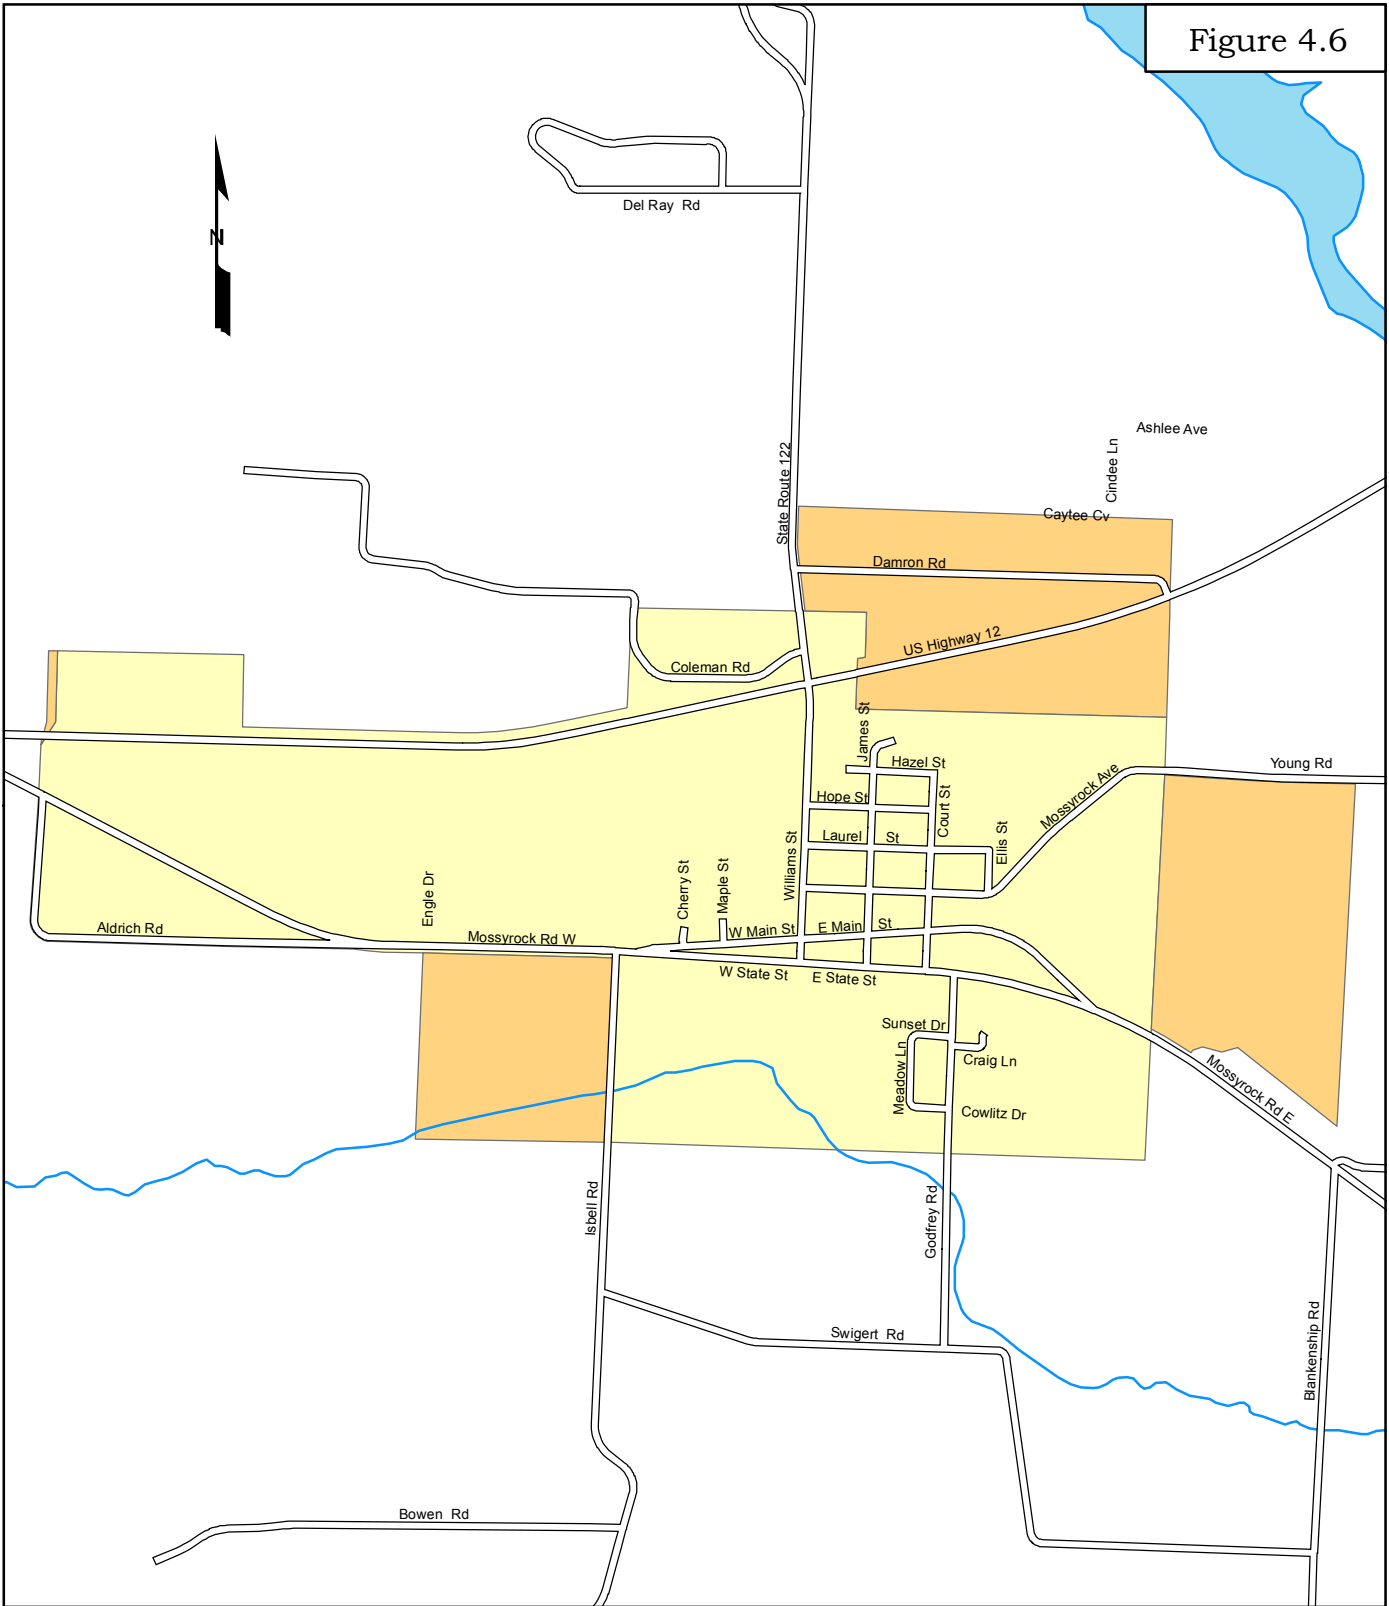

Figure 4.6

Legend

City Limits

Urban Growth Area

ZONING CLASSIFICATIONS

Mossyrock

0 500 1,000 2,000 3,000 Feet

Lewis County, Washington