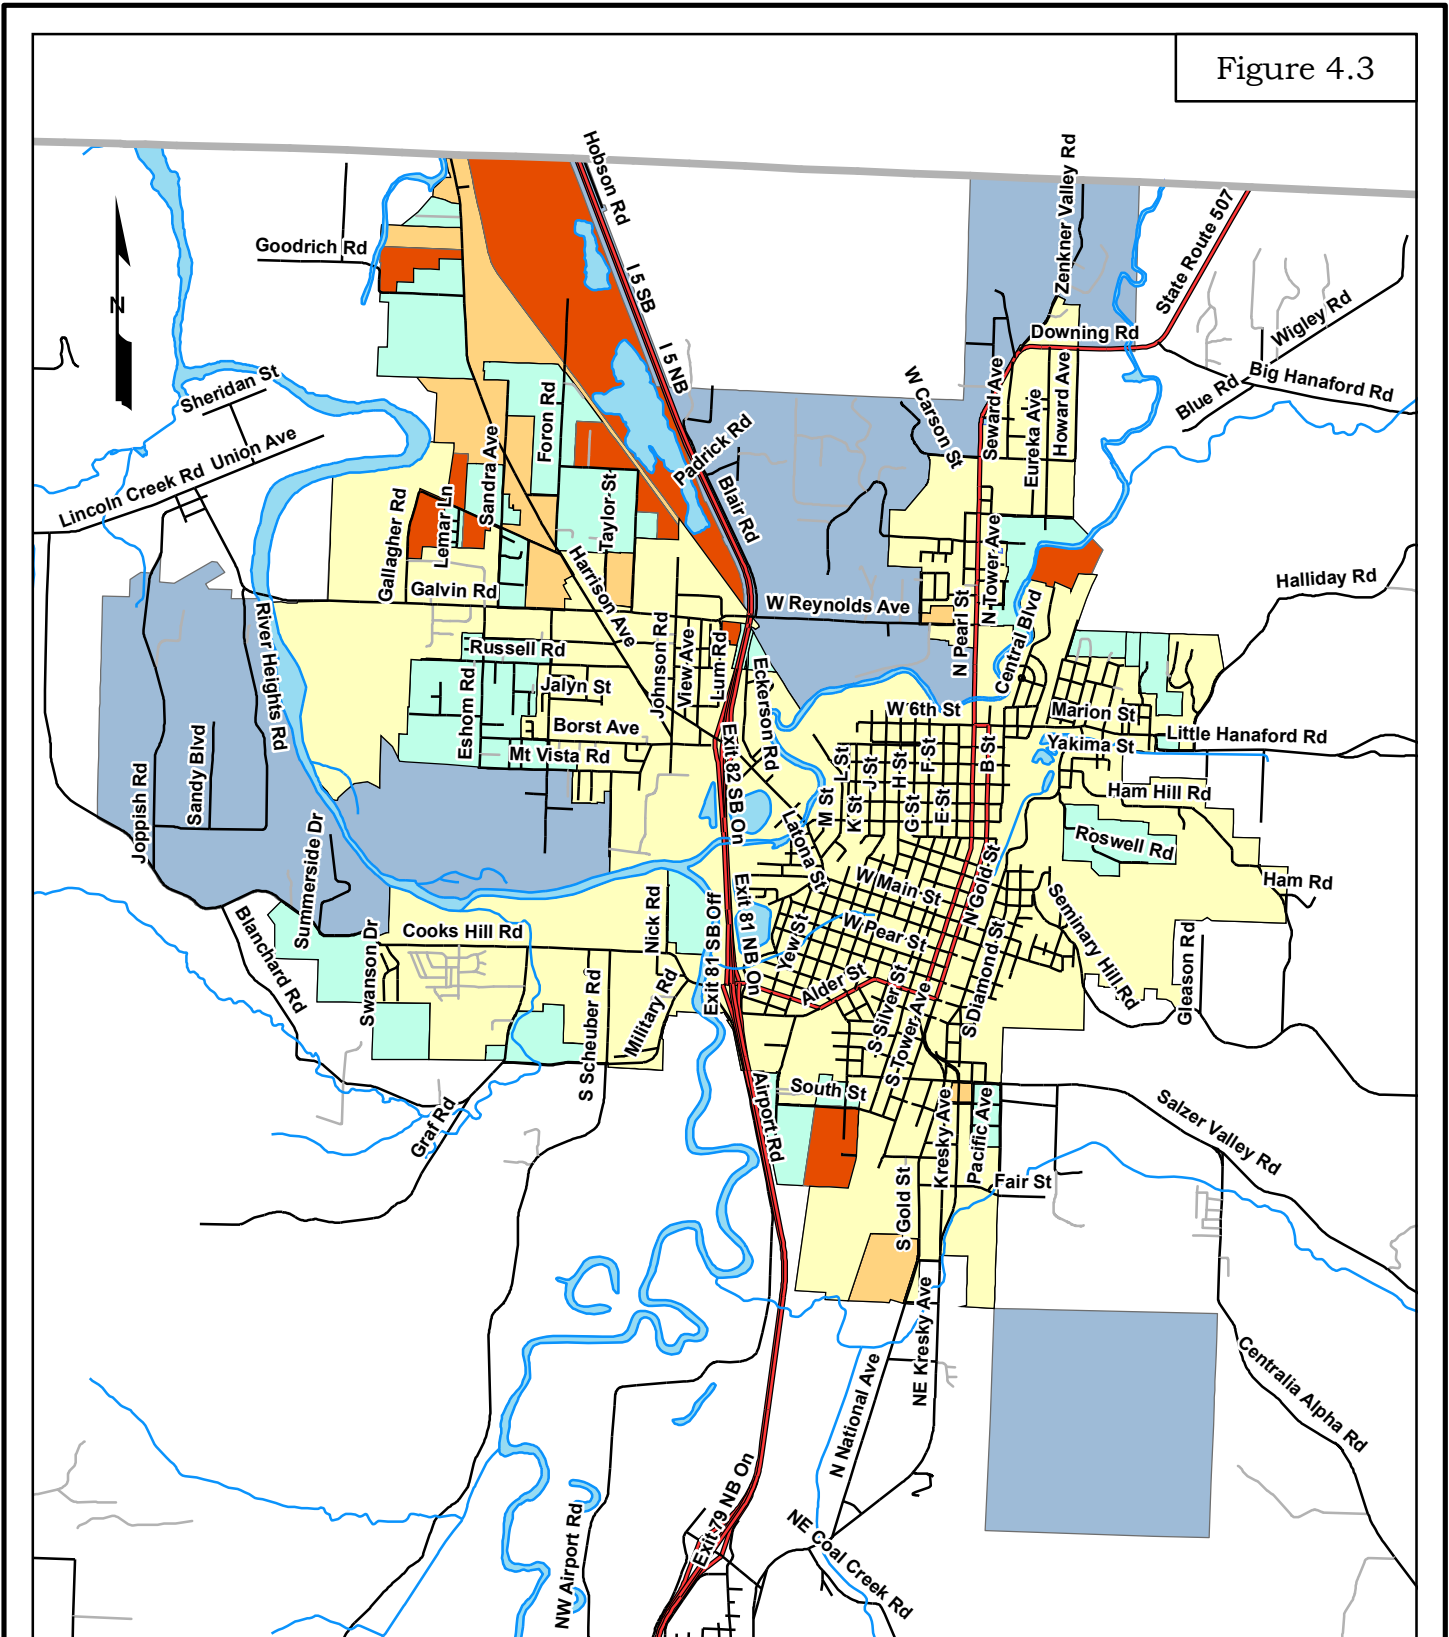

Figure 4.3

Zones

- City Limits
- Industrial
- Residential
- UGA Default
- Commercial

ZONING CLASSIFICATIONS

Centralia

Lewis County, Washington